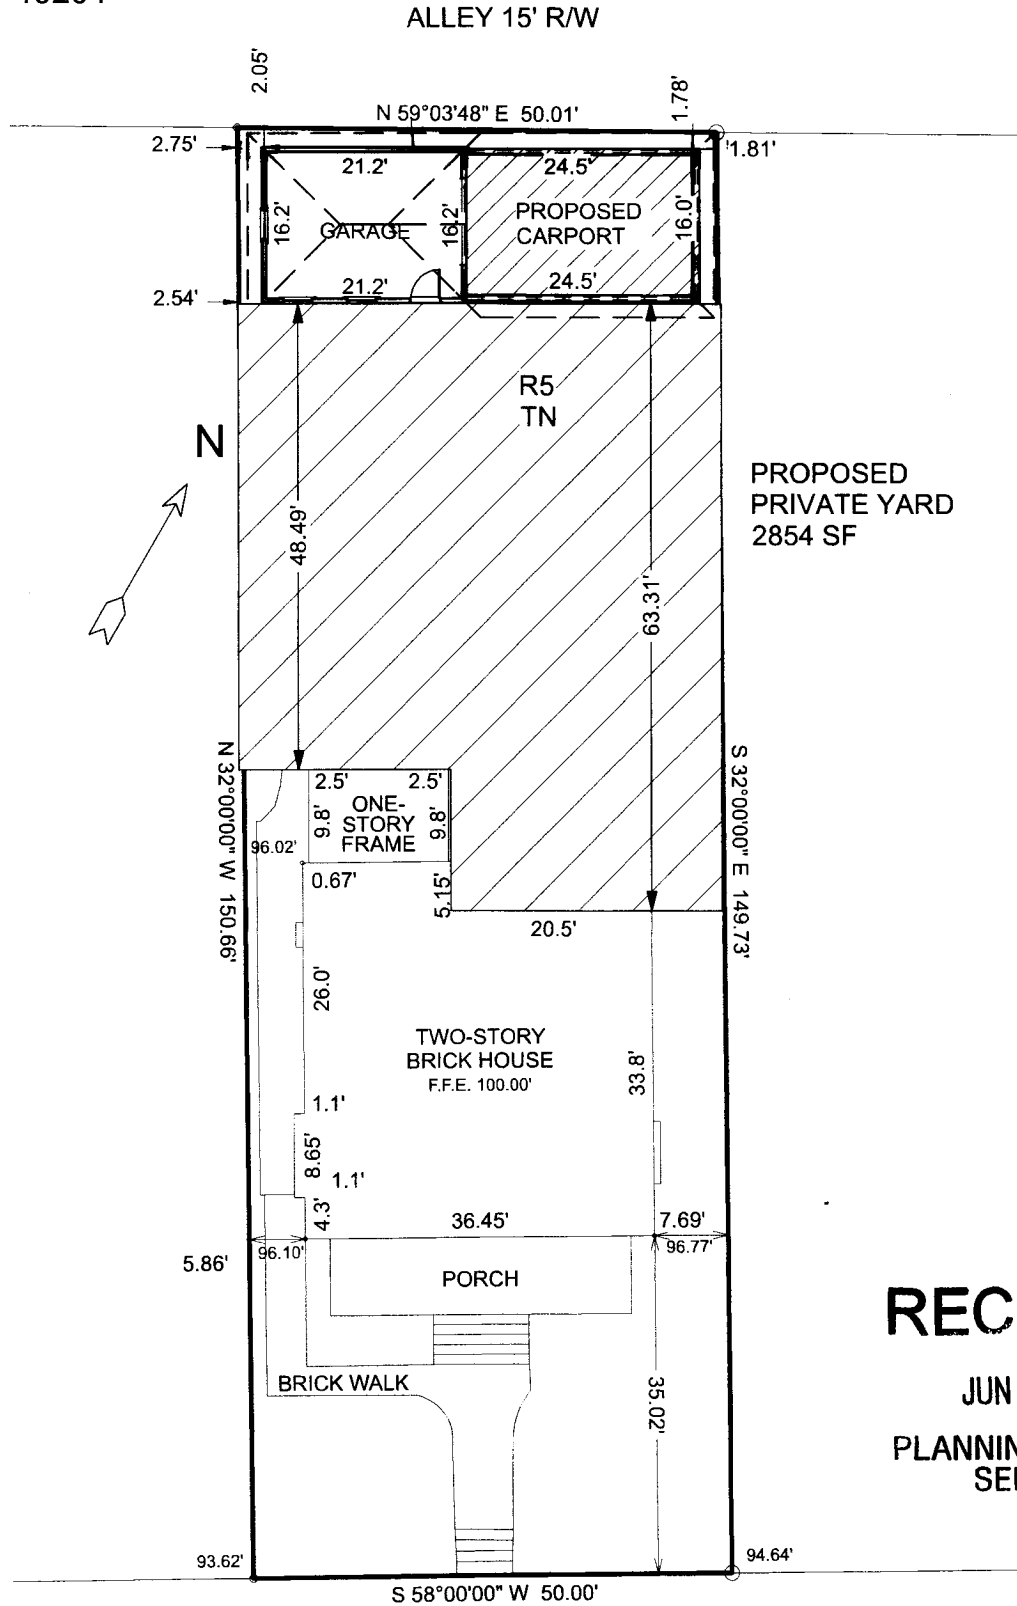

1629 WINDSOR PLACE  
LOUISVILLE, KY 40204

6-14-20

RECEIVED

JUN 29 2020

PLANNING & DESIGN  
SERVICES

**PROPOSED SITE PLAN**

SCALE 1"=20'

CHARLIE WILLIAMS DESIGN  
1626 WINDSOR PLACE  
LOUISVILLE, KY 40204

20 - VARIANCE - 0072