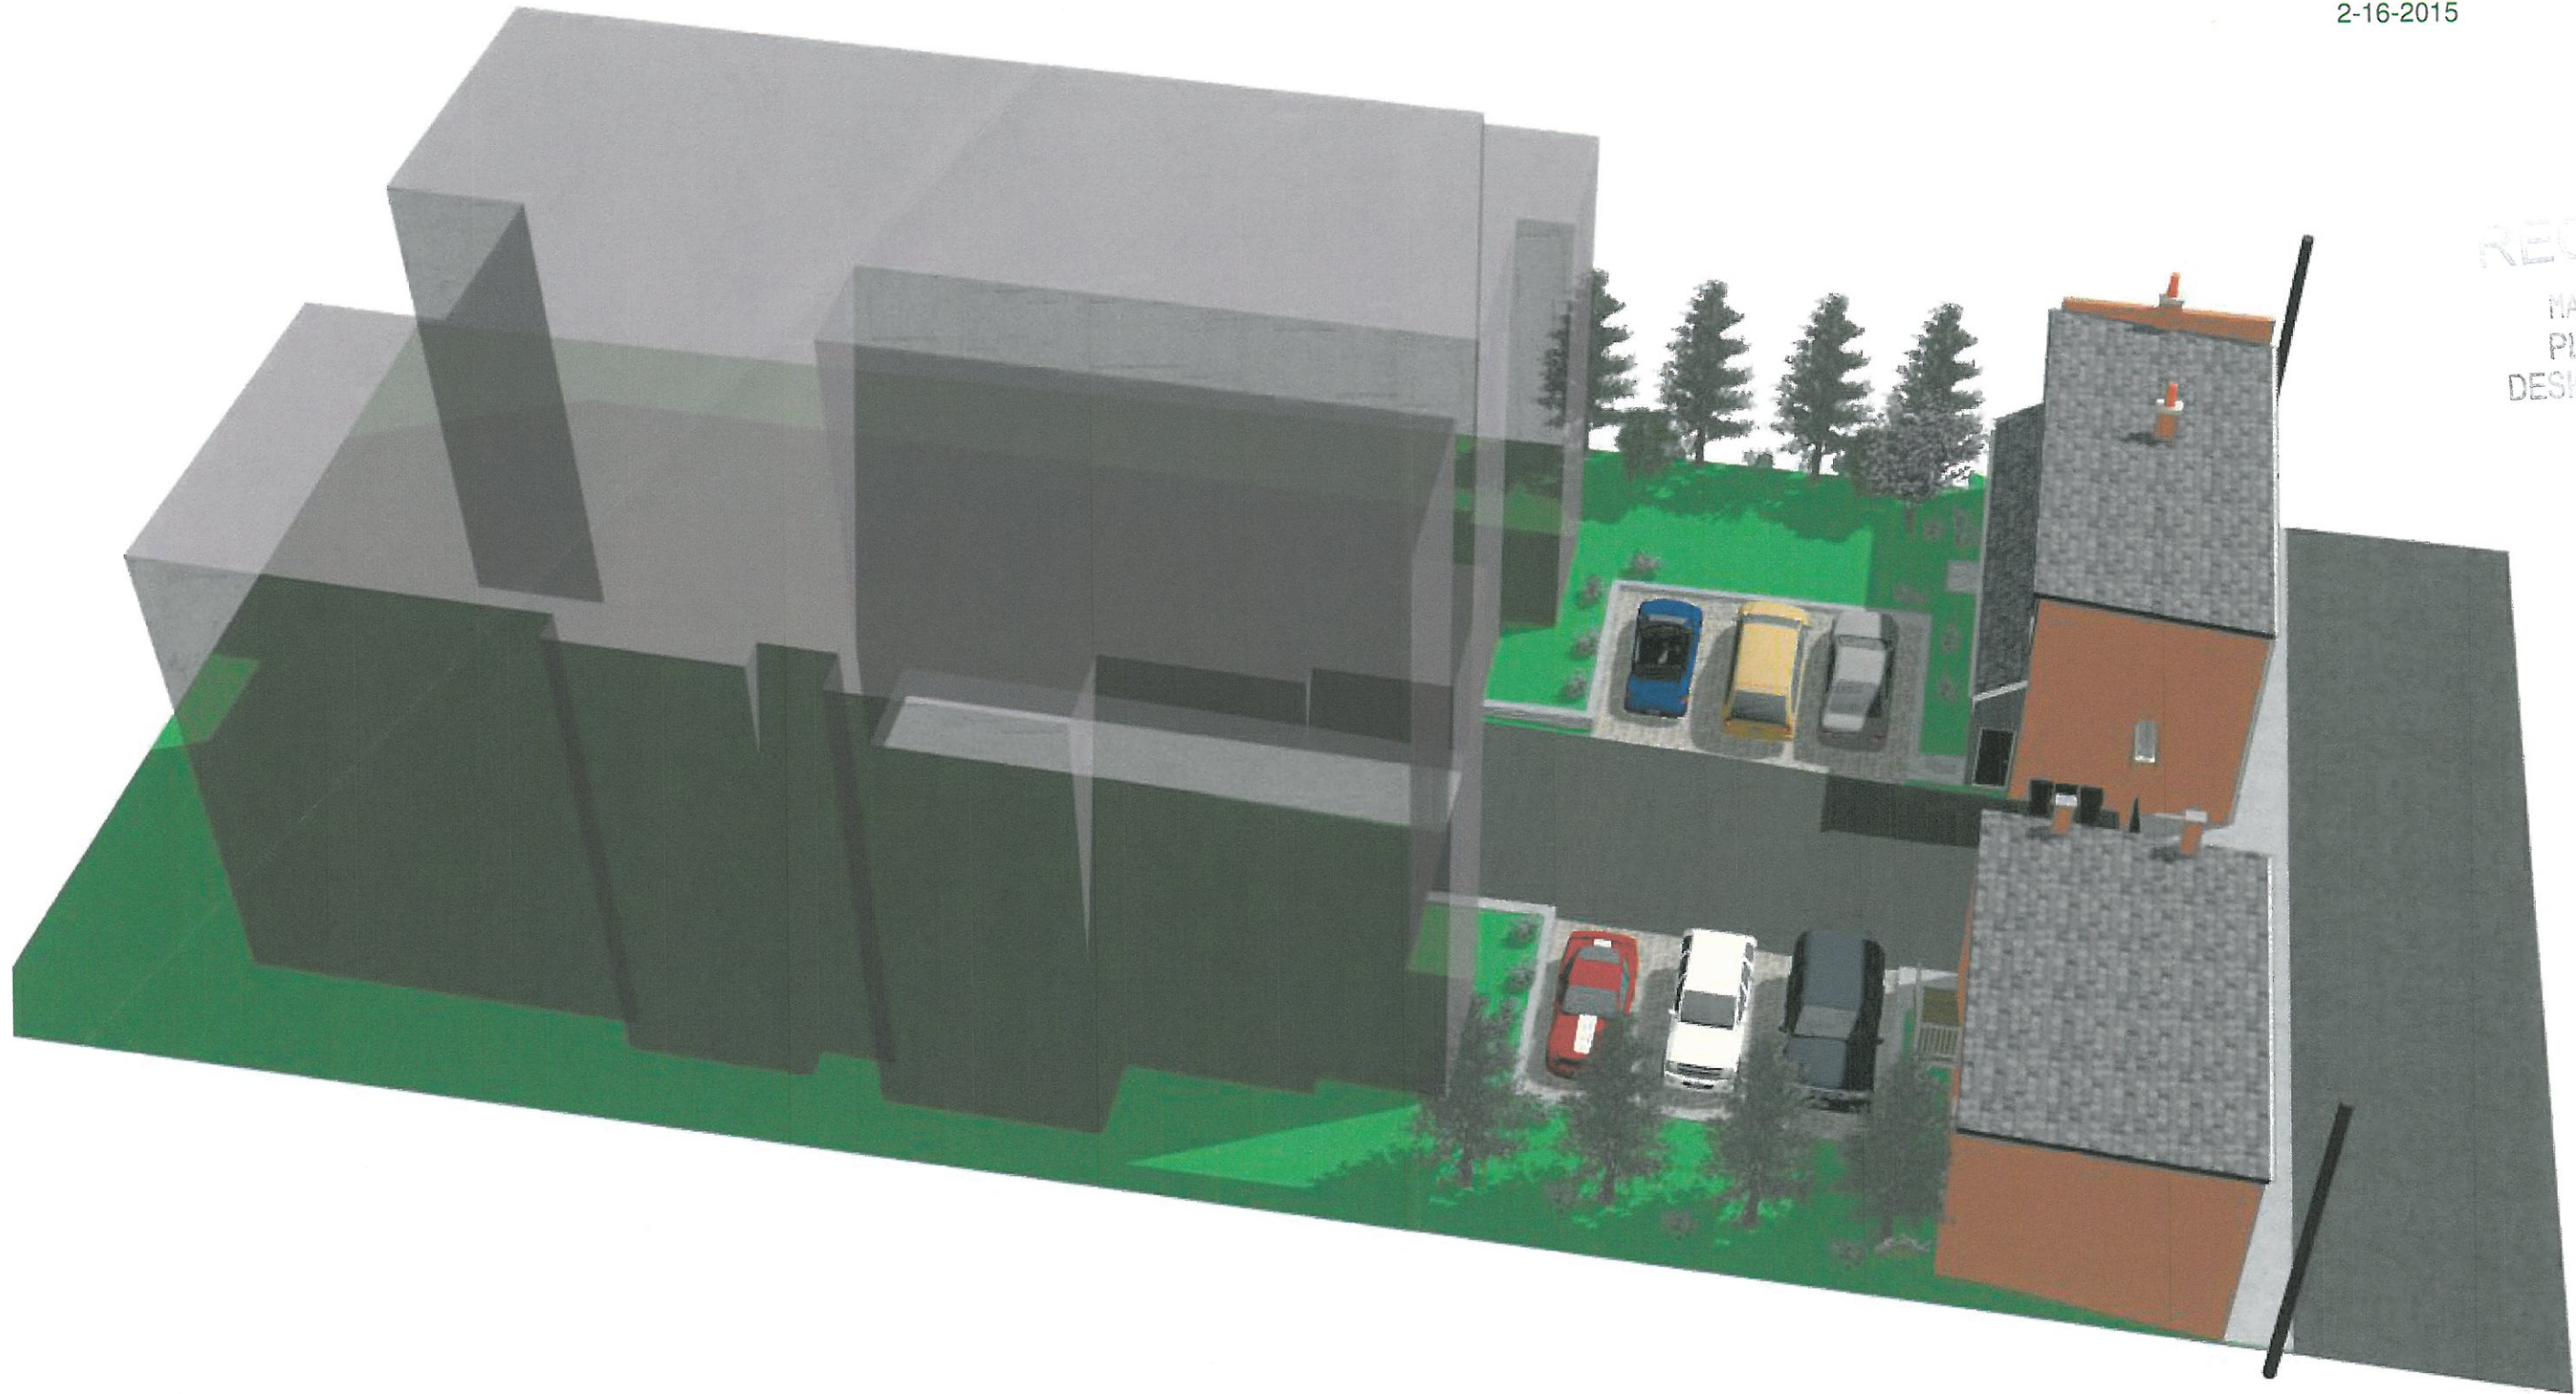

HIAWATHA ASSOCIATION
1048 CHEROKEE ROAD
LOUISVILLE, KY 40204
CARRIAGE HOUSE/PARKING STUD

2-16-2015

RECEIVED

MAR 20 2015
PLANNING &
DESIGN SERVICES

CHARLIE WILLIAMS DESIGN, INC.
1626 WINDSOR PLACE
LOUISVILLE, KY 40204
502 459 1810

EWARRINGTON