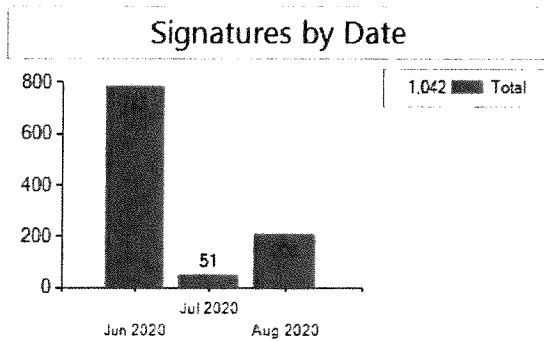

Petition Report

Name: Sign Petition-Ask Metro Council to REMOVE Mayor Fischer from Office for not keeping us safe!

Headline: Sign the Petition asking for Metro Council to REMOVE Mayor Fischer from office for NOT protecting Louisville

Body: We urge Louisville Metro council to do their diligent duty and REMOVE Mayor Greg Fischer from office for willful neglect in the performance of the duties of his office to protect Louisville. For years Mayor Fischer has underfunded our police. In recent weeks, he has repeatedly asked the police to STAND DOWN or RETREAT, thus causing the violence to escalate. Mayor Fischer has NOT kept Louisville safe. He is catering to the criminals. HE HAS NOT ALLOWED THE POLICE AND NATIONAL GUARD TO DO THEIR JOB TO PROTECT US IN THE RECENT WEEKS OF VIOLENCE AND LOOTING. ENOUGH IS ENOUGH! It is time for Mayor Fischer to be removed from office. According to law KRS67C.143, Metro Council has the power to sit as a court and remove Mayor Fischer from office. We urge you to start these proceedings as soon as possible and remove Mayor Fischer from office. It is the DUTY of the Metro Council to protect Louisville when the mayor refuses to do so.