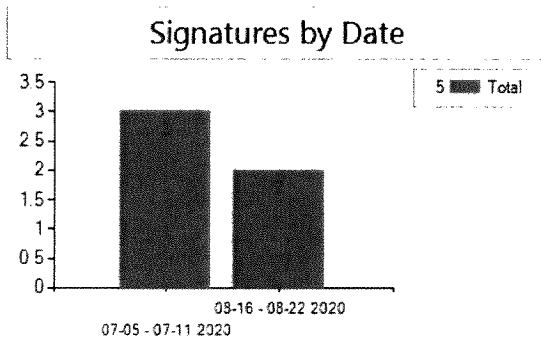

Name: More Signatures Needed to ask City Council to Remove Mayor Fischer from Office for not keeping us safe!

Headline: More Signatures Needed to Ask Metro Council to REMOVE Mayor Fischer from office for NOT protecting Louisville

Body: We urge Louisville Metro council to do their diligent duty and REMOVE Mayor Greg Fischer from office for willful neglect in the performance of the duties of his office to protect Louisville. For years Mayor Fischer has underfunded our police. In recent weeks, he has repeatedly asked the police to STAND DOWN or RETREAT, thus causing the violence to escalate. Mayor Fischer has NOT kept Louisville safe. He is catering to the criminals. HE HAS NOT ALLOWED THE POLICE AND NATIONAL GUARD TO DO THEIR JOB TO PROTECT US IN THE RECENT WEEKS OF VIOLENCE AND LOOTING. ENOUGH IS ENOUGH! It is time for Mayor Fischer to be removed from office. According to law KRS67C.143, Metro Council has the power to sit as a court and remove Mayor Fischer from office. We urge you to start these proceedings as soon as possible and remove Mayor Fischer from office. It is the DUTY of the Metro Council to protect Louisville when the mayor refuses to do so.