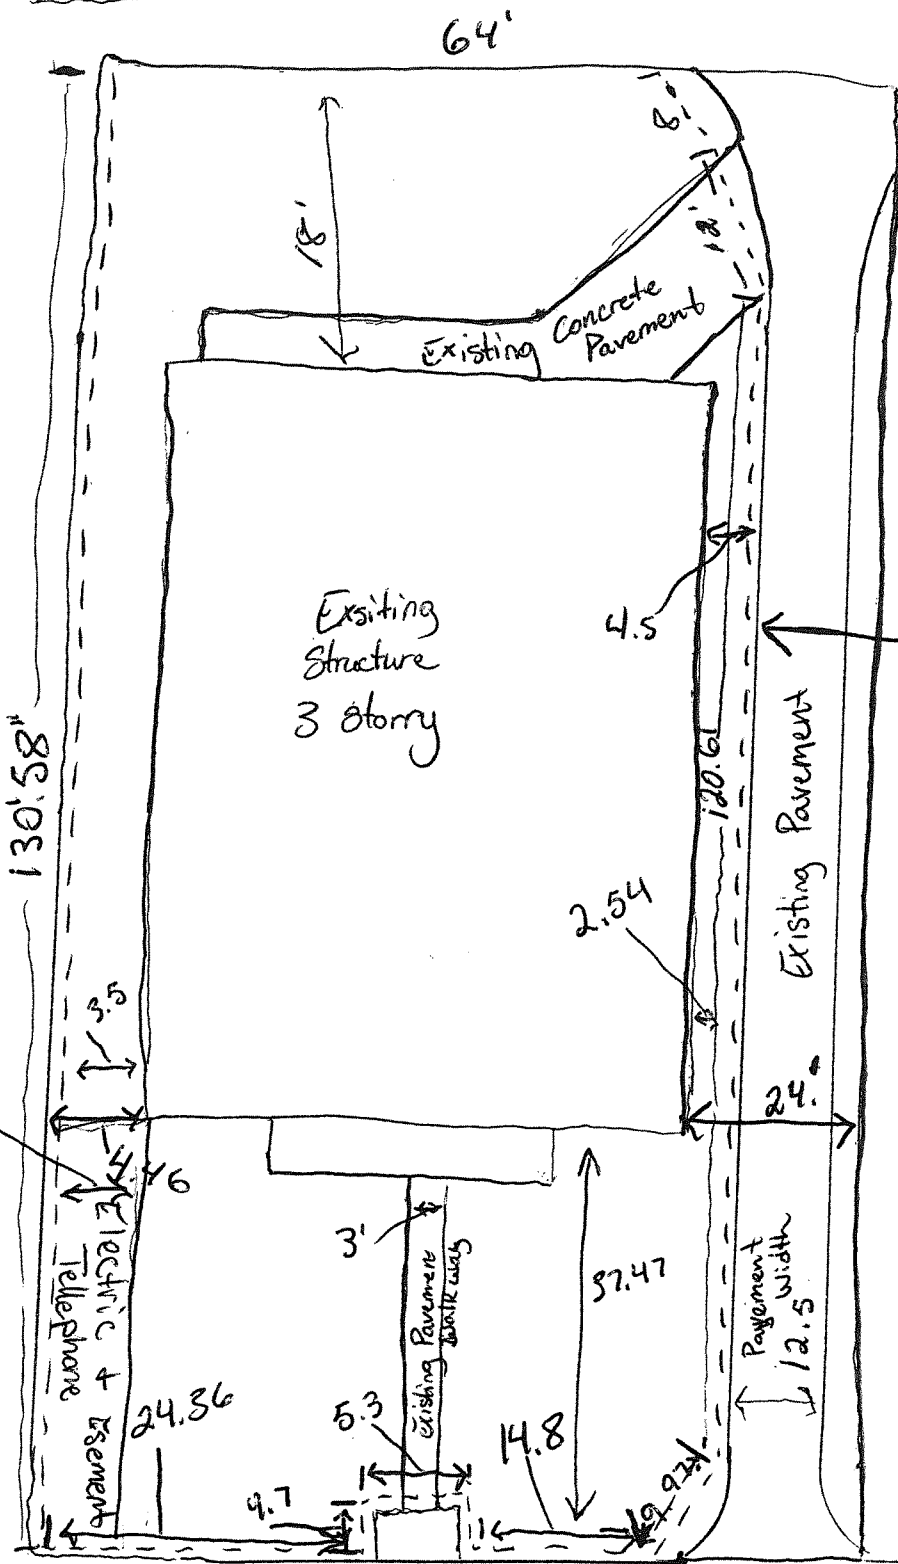

2615 Virginia Ave.  
Louisville Ky. 40211

S. 26th Street

Variance For Fence  
Required  
Requesting  
2615 Virginia Ave  
Louisville Ky. 40211  
R7 multi Family  
District  
ID 046K01190000  
Fence  
5' Tall  
Fence

RECEIVED  
APR 11 2018  
PLANNING &  
DESIGN SERVICES

174' sidewalk

24' pavement width

Virginia Ave.

Right of way

18 - VARIANCE - 1036