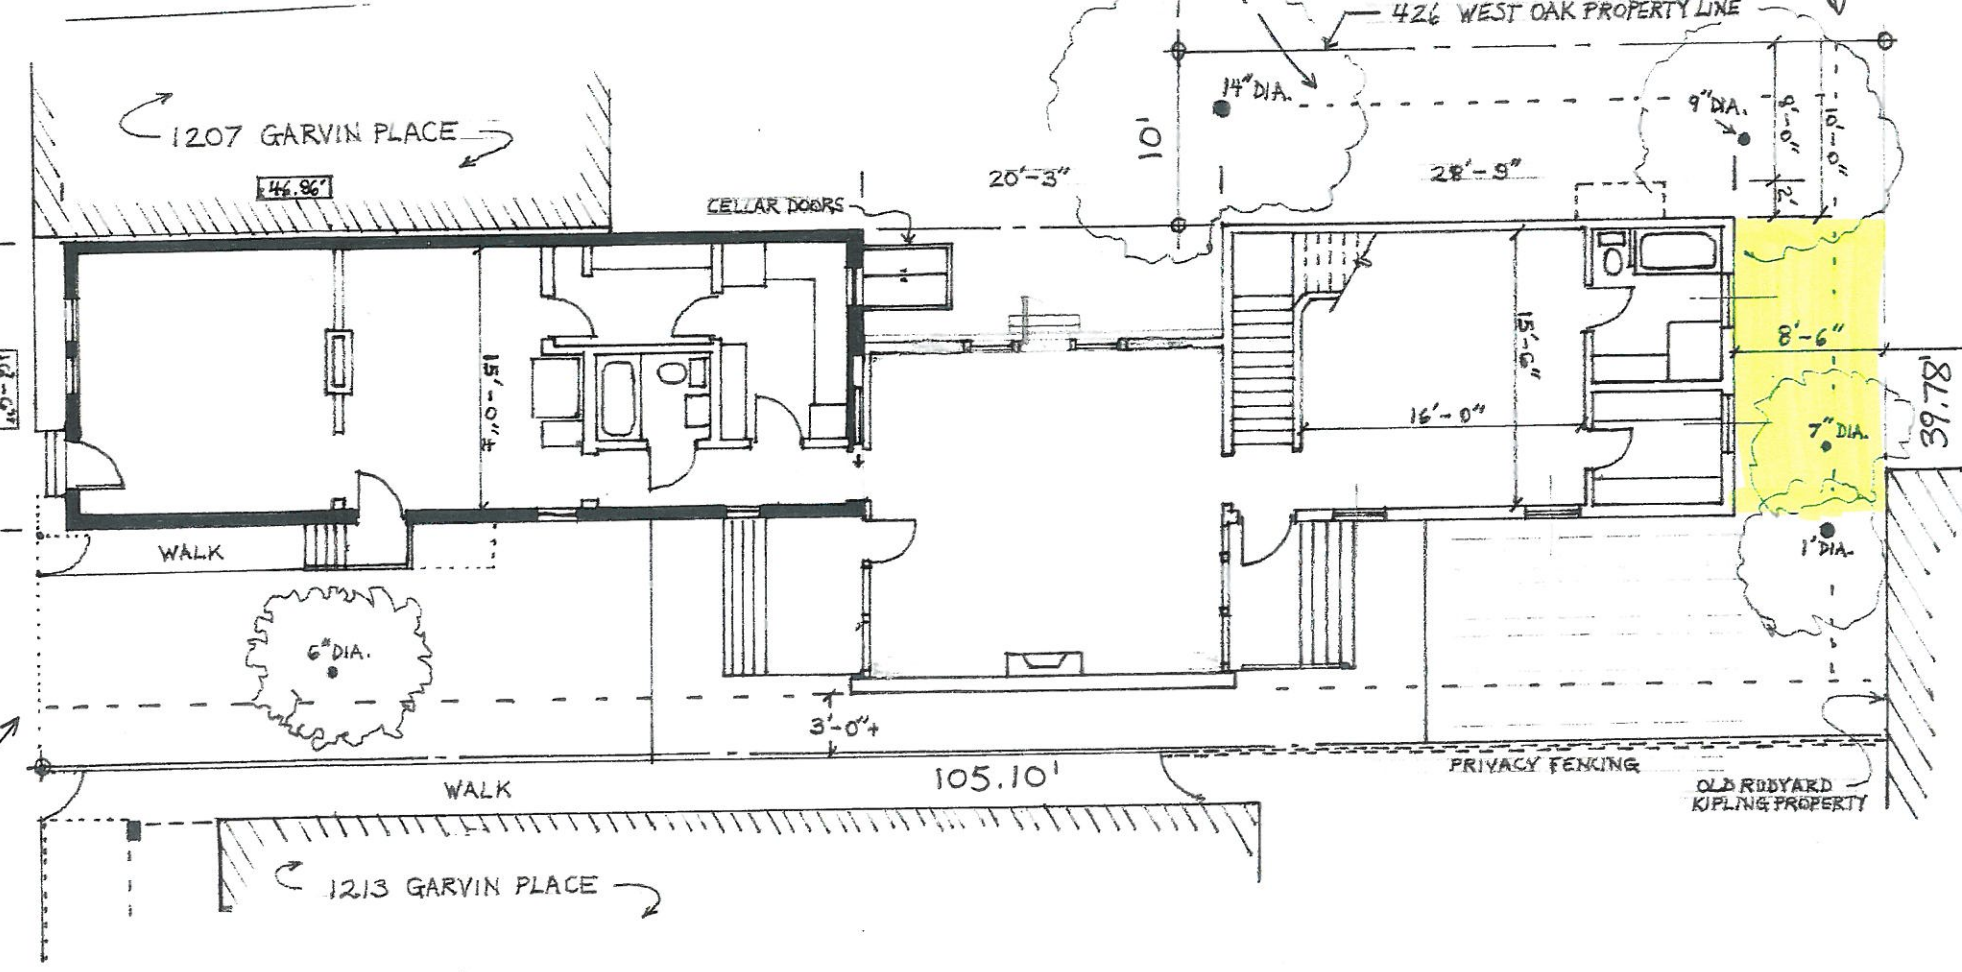

HENSLEY RESIDENCE  
ADDITION PROPOSAL

SCALE 3/32" = 1"  
 1209 Garvin Place  
 Parcel ID 032A 0057 0000

ISVARILAW@16.com  
 DESIGN SERVICES

SEP 04 2015

RECEIVED

GARVIN PLACE

- Monument Found (As Noted)
- 5/8" Rebar w/cap set (Graham #3893)