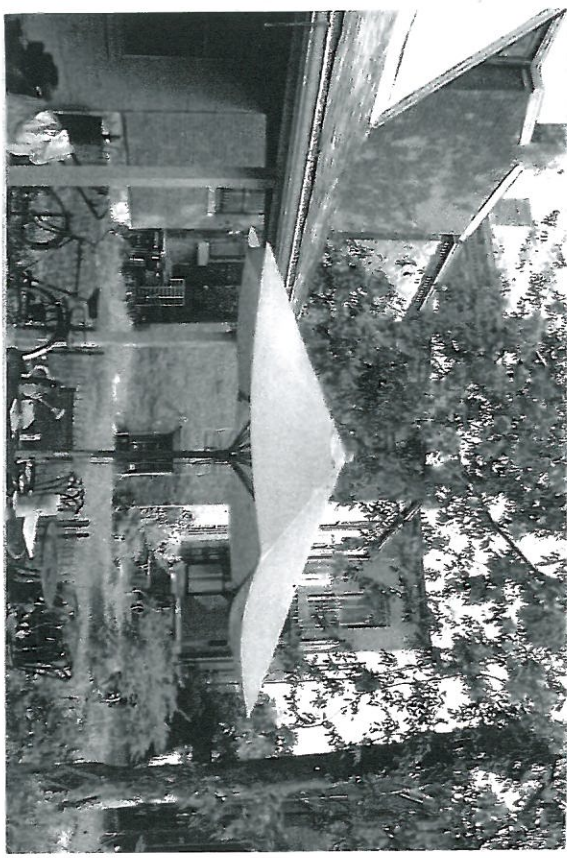

VIEW NORTH
FROM HOUSE REAR