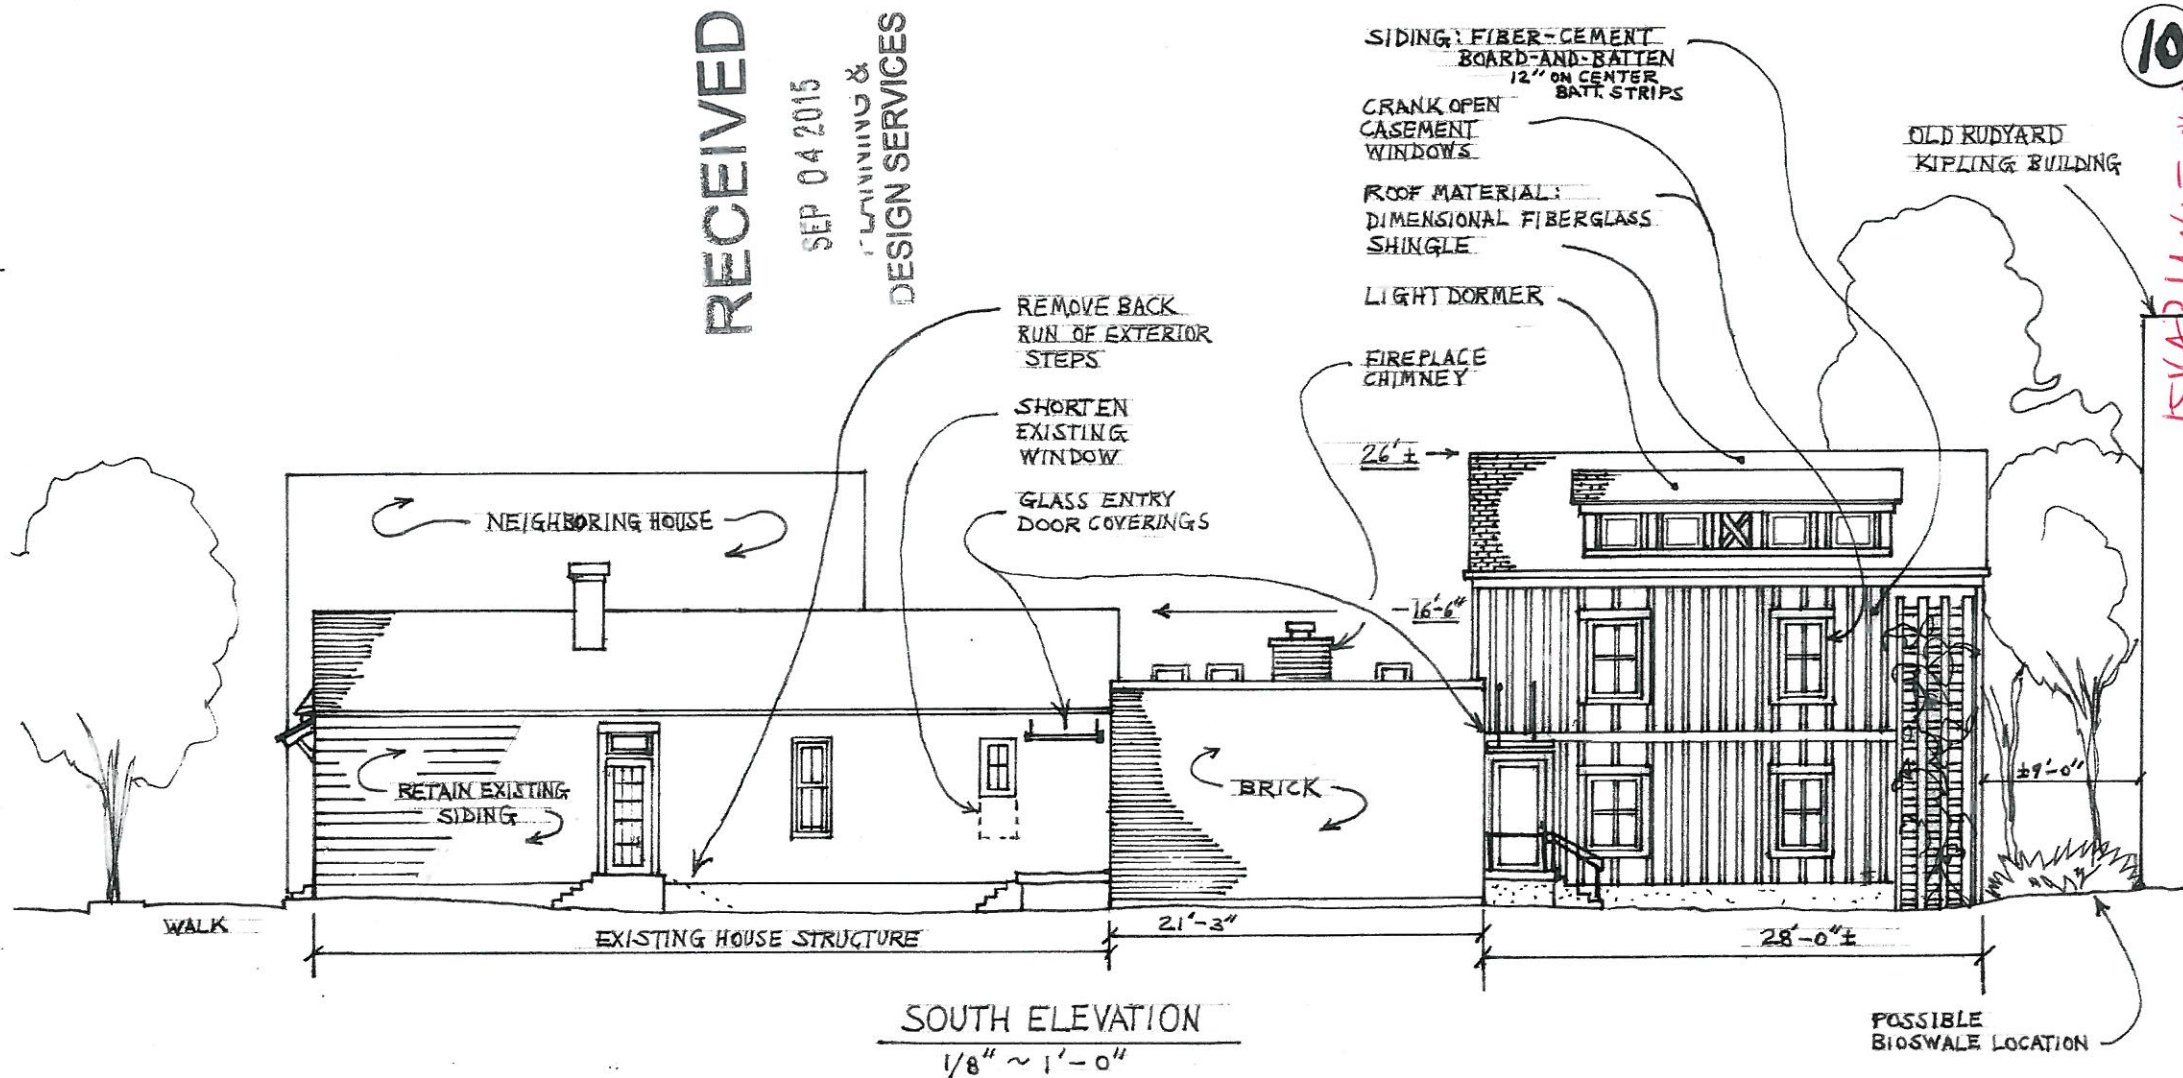

RECEIVED

SEP 04 2015

PLANNING & DESIGN SERVICES

10

ISVARLANI ET AL

AUGUST/2015

By: DARNELL FARRIS
R. KEVIN MILBURN

1209 GARVIN PLACE

HENSLEY RESIDENCE
ADDITION PROPOSAL