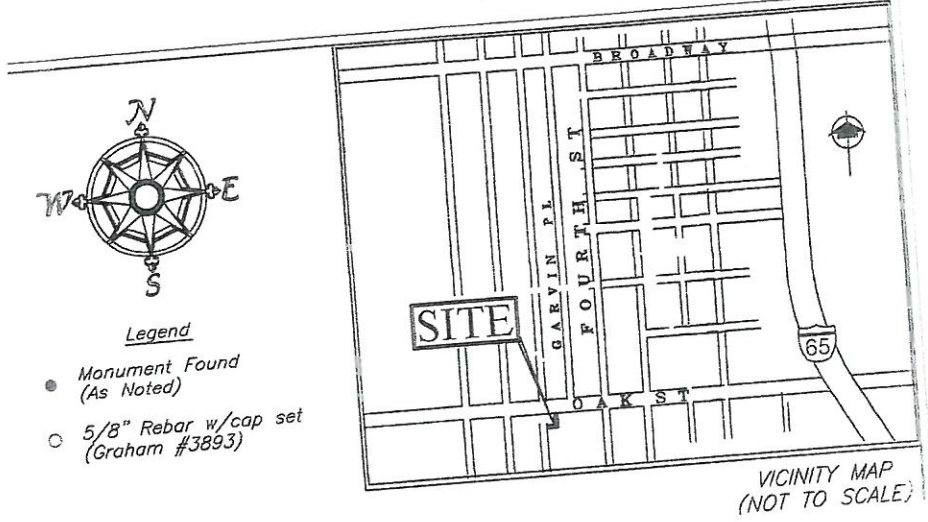

REAR OF 426 W. OAK

VIEW NORTH  
FROM HOUSE REAR

REAR OF 1207

PLANNING &  
DESIGN SERVICES

HENSLEY RESIDENCE  
ADDITION PROPOSAL

1209 GARVIN PLACE

ISVARIANLEINLO

AUGUST/2015  
by: DARNELL FARRIS  
R. KEVIN MILBURN

HENSLEY RESIDENCE  
ADDITION PROPOSAL

SCALE 3/32" = 1"  
 1209 Garvin Place  
 Parcel ID 032A 0057 0000

ISVARILAW@16.com  
 DESIGN SERVICES

SEP 04 2015

RECEIVED

GARVIN PLACE

- Monument Found (As Noted)
- 5/8" Rebar w/cap set (Graham #3893)