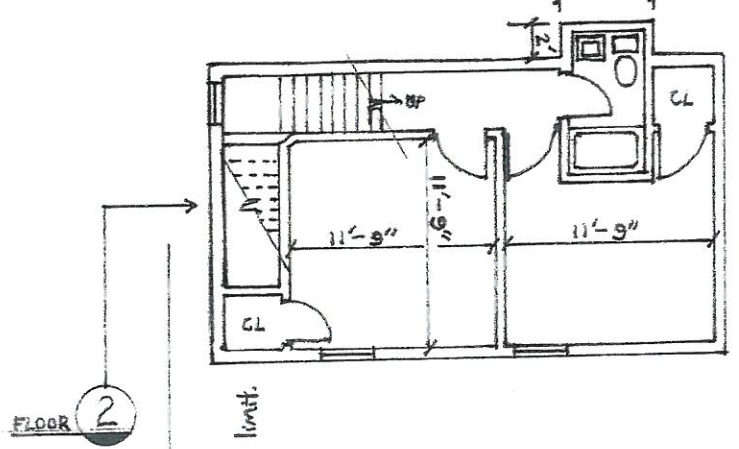

REAR OF 426 W. OAK

VIEW NORTH  
FROM HOUSE REAR

REAR OF 1207

PLANNING &  
DESIGN SERVICES

HENSLEY RESIDENCE  
ADDITION PROPOSAL

1209 GARVIN PLACE

ISVARIANLEINLO

AUGUST/2015  
by: DARNELL FARRIS  
R. KEVIN MILBURN

HENSLEY RESIDENCE  
ADDITION PROPOSAL

SCALE 3/32" = 1"  
 1209 Garvin Place  
 Parcel ID 032A 0057 0000

ISVARILAW@16.com  
 DESIGN SERVICES

SEP 04 2015

RECEIVED

GARVIN PLACE

- Monument Found (As Noted)
- 5/8" Rebar w/cap set (Graham #3893)