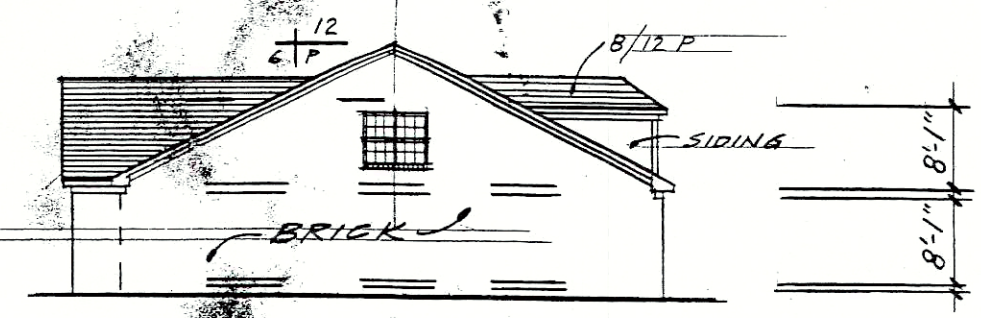

DON UNDERWOOD DESIGN
 CUSTOM HOME & ADDITION PLANS
 OVER 3000 EXISTING PLANS
 www.blueprintman.com
 502-893-6600

the woods of
 Farley noorman
 • Reges s4 vinyl
 (no joint ext)
 • Horizon shingles
 SHADOW BLACK

LEFT SIDE

RIGHT SIDE

RECEIVED
 JAN 17 2017
 PLANNING &
 DESIGN SERVICES

REAR ELEVATION

FRONT ELEVATION 1/8" = 1'-0"

REVISED 3-14-05 11:15 AM - MOOK FOSTER

16 ZONE 1053