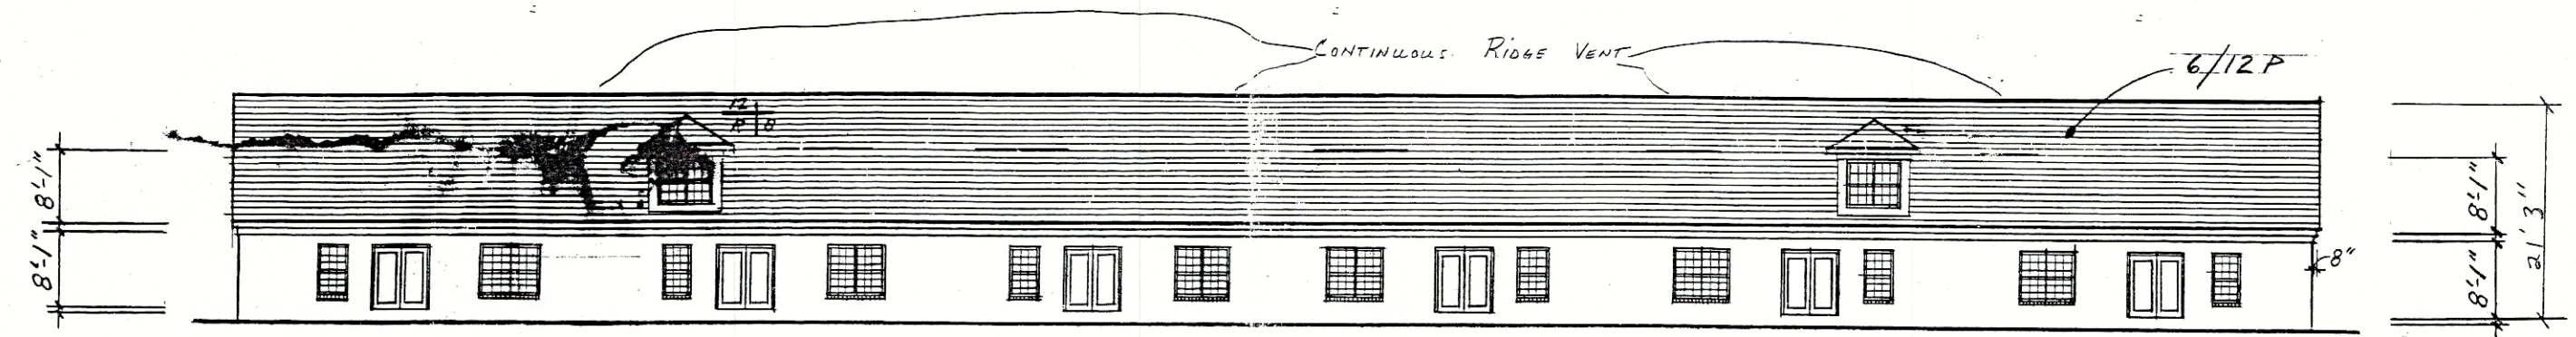

DON UNDERWOOD DESIGN
 CUSTOM HOME & ADDITION PLANS
 OVER 3000 EXISTING PLANS
 www.blueprintman.com
 502-893-6600

the woods of
 Farley noorman
 • Reges s4 vinyl
 (no joint ext)
 • Horizon shingles
 SHADOW BLACK

LEFT SIDE

RIGHT SIDE

RECEIVED
 JAN 17 2017
 PLANNING &
 DESIGN SERVICES

REAR ELEVATION

FRONT ELEVATION 1/8" = 1'-0"

REVISED 3-14-05 11:15 AM - MOOK FOSTER

16 ZONE 1053