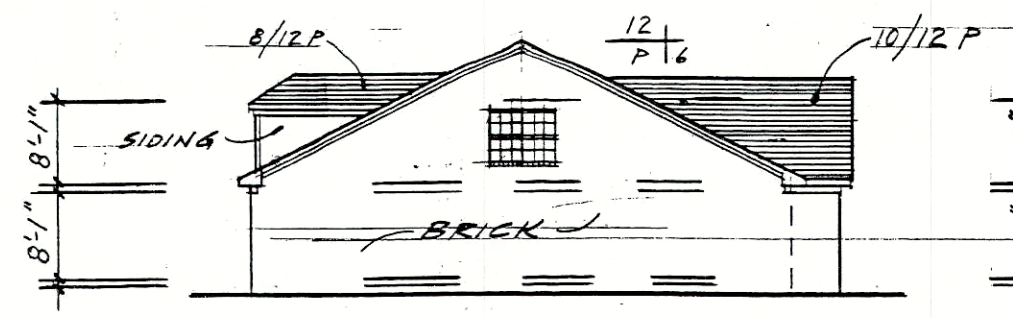

DON UNDERWOOD DESIGN
 CUSTOM HOME & ADDITION PLANS
 OVER 3000 EXISTING PLANS
 www.blueprintman.com
 502-893-6600

the woods of
 Farley noorman
 • Reges s4 vinyl
 (no joint ext)
 • Horizon shingles
 SHADOW BLACK

LEFT SIDE

RIGHT SIDE

RECEIVED
 JAN 17 2017
 PLANNING &
 DESIGN SERVICES

REAR ELEVATION

FRONT ELEVATION 1/8" = 1'-0"

REVISED 3-14-05 11:15 AM - MOOK FOSTER

16 ZONE 1053