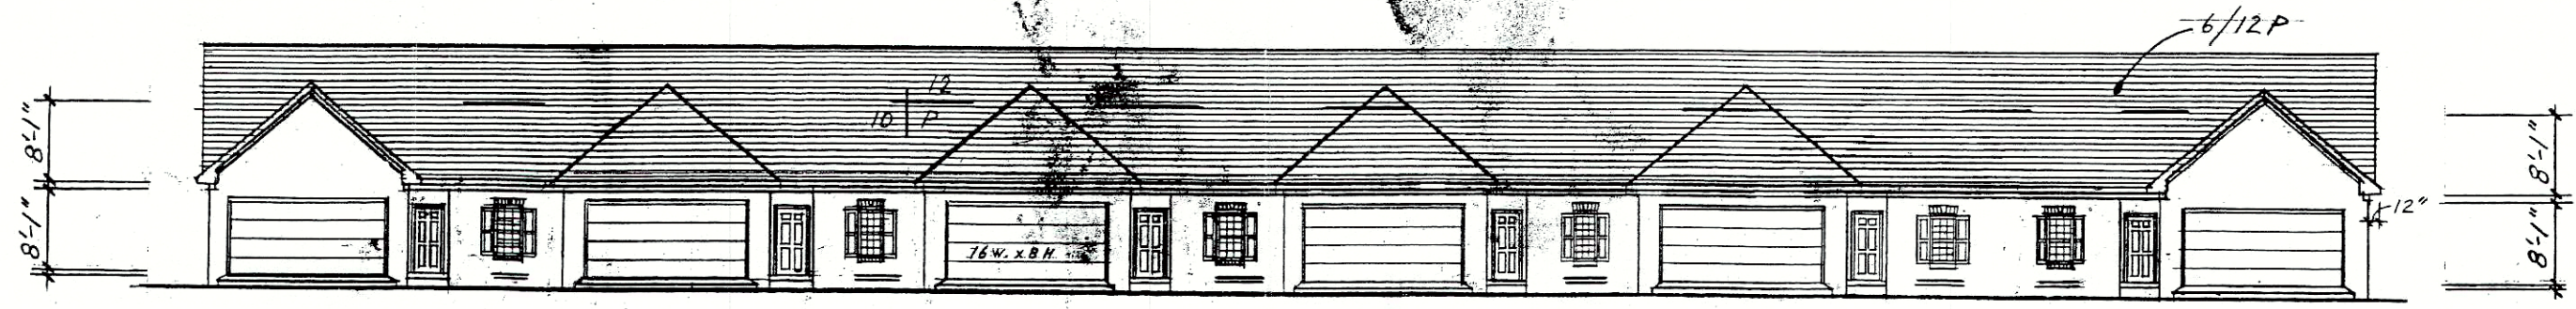

LEFT SIDE

RIGHT SIDE

RECEIVED
 JAN 17 2017
 PLANNING &
 DESIGN SERVICES

REAR ELEVATION

FRONT ELEVATION 1/8" = 1'-0"

REVISED 3-14-05 11:15 AM - MOOK FOSTER

16 ZONE 1053