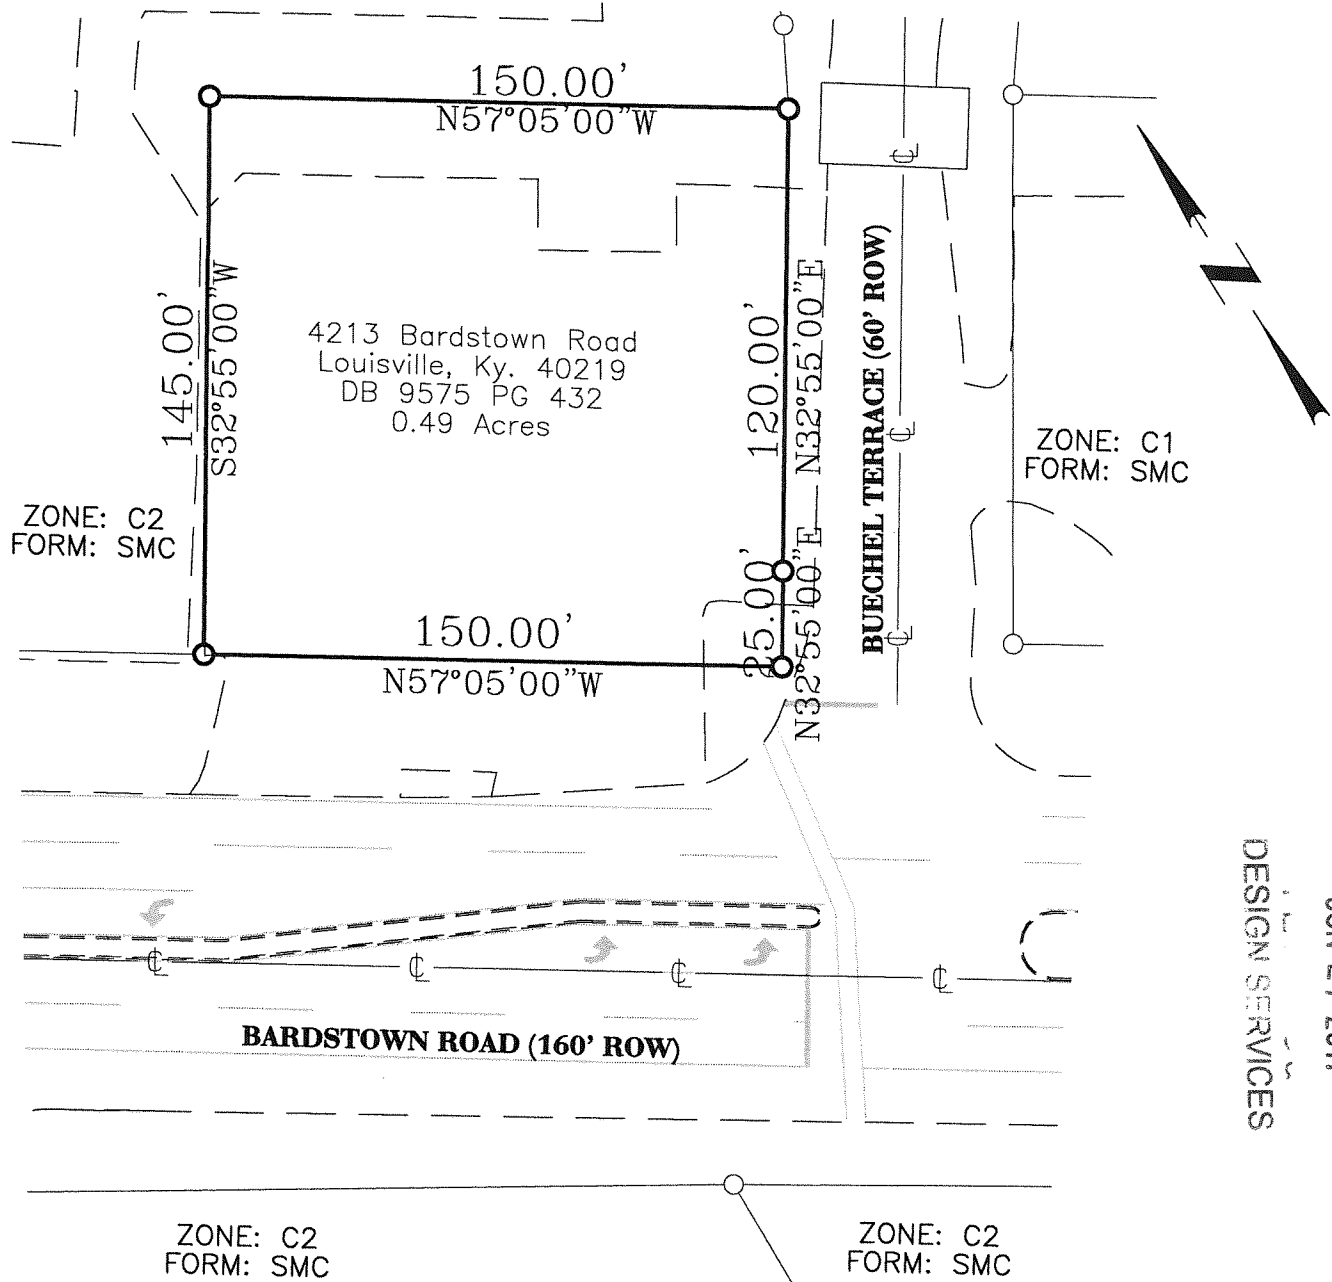

# Zoning Description

4213 Bardstown Rd. Louisville, Ky. 40218

Beginning at the Southwesterly corner of Lot No. 4 as shown on plat of Buechel Terrace Subdivision, as recorded in Plat and Subdivision Book 10, Page 49, in the Office of the Clerk of Jefferson County, Kentucky; thence at right angles to Bardstown Road, and with the Northerly right-of-way line of Alpha Avenue, as shown on said Plat, North 32 degrees 55 minutes East, passing an iron bolt at 110 feet, in all 120 feet to the common corner of Lots 4 and 5; thence North 57 degrees 05 minutes West with the line common to Lots 4 and 5, and Lots 3 and 5, 150 feet to a point in the line common to Lots 3 and 5; thence South 32 degrees 55 minutes West passing an iron bolt at 10 feet, and passing the Westerly line of Lot No. 3 at 120 feet; in all 145 feet to an iron bolt, said both being 25 feet from the original property line of Bardstown Road, and in the North right-of-way line of Bardstown Road as it now exists (the north 25 feet of the 50 foot strip shown as added to Bardstown Road on said plat of Buechel Terrace having been duly closed); thence with said existing North right-of-way line of Bardstown Road South 57 degrees 05 minutes East 150 feet to an iron both in the northerly right-of-way line of Alpha Avenue; thence with said right-of-way line North 32 degrees 55 minutes East 25 feet to the point of beginning; the above tract comprising all of Lot No. 4 and the adjacent southerly one-half of Lot No. 3

as shown on plat of Buechel Terrace Subdivision, as recorded in Plat and Subdivision Book 10, Page 49 and a 25 foot strip in front of and contiguous to the front of Lot No. 4 and the southerly one-half of Lot No. 3.

RECEIVED

JUN 27 2017

DESIGN SERVICES

17 ZONE 1007

RECEIVED

JUN 27 2017

DESIGN SERVICES

DATE: JUNE 26, 2017  
SCALE: 1" = 50'