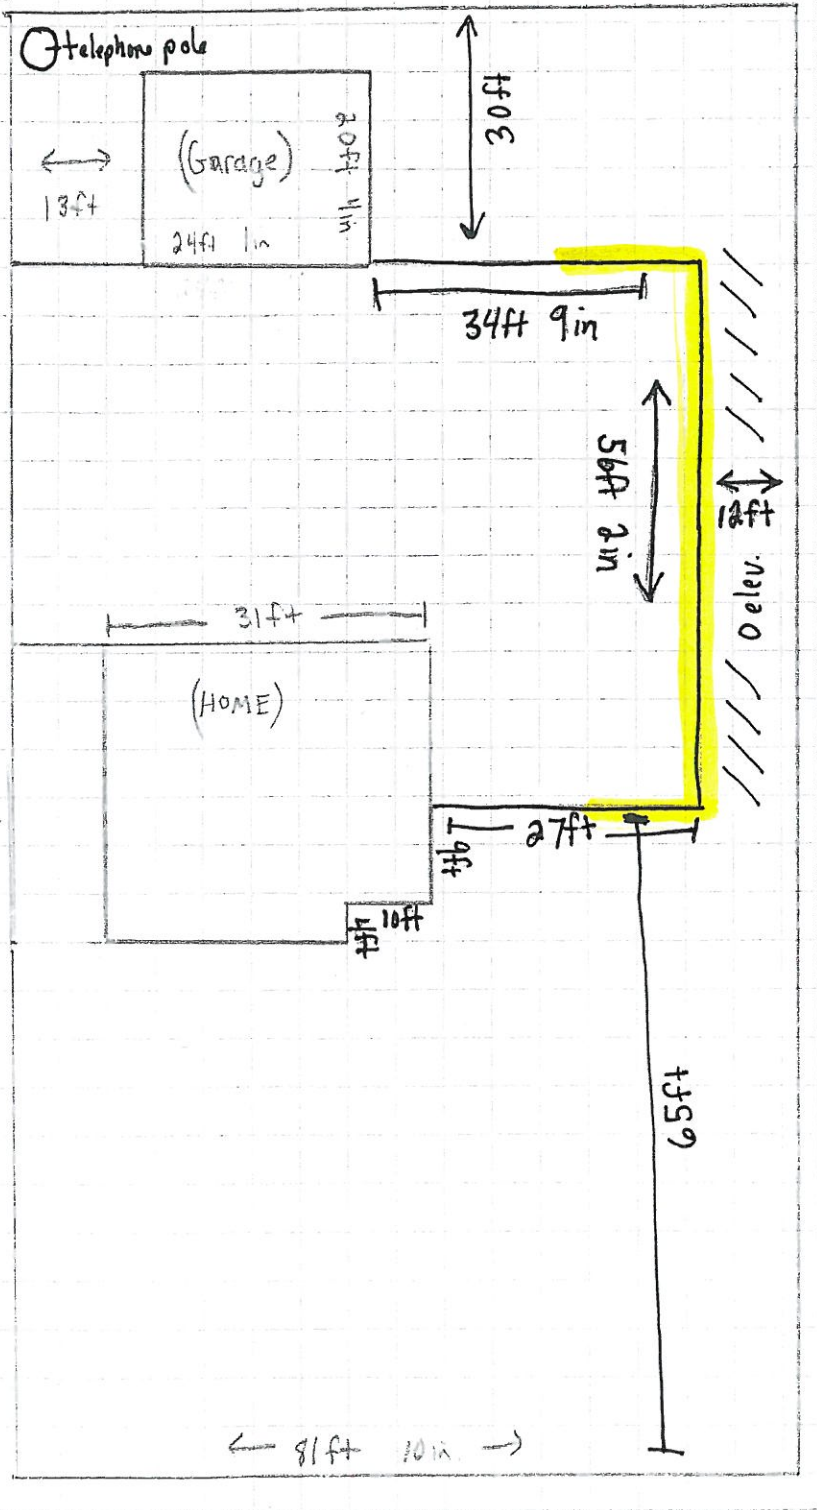

233 S. Hubbards Lane
 Louisville KY 40207
 Parcel ID 052300040021 .185 Acres

Winchester

S. Hubbards Lane

RECEIVED
 DEC 08 2015
 PLANNING &
 DESIGN SERVICES

Scale: $\frac{20ft}{1in}$

15 VARIANCE 1086