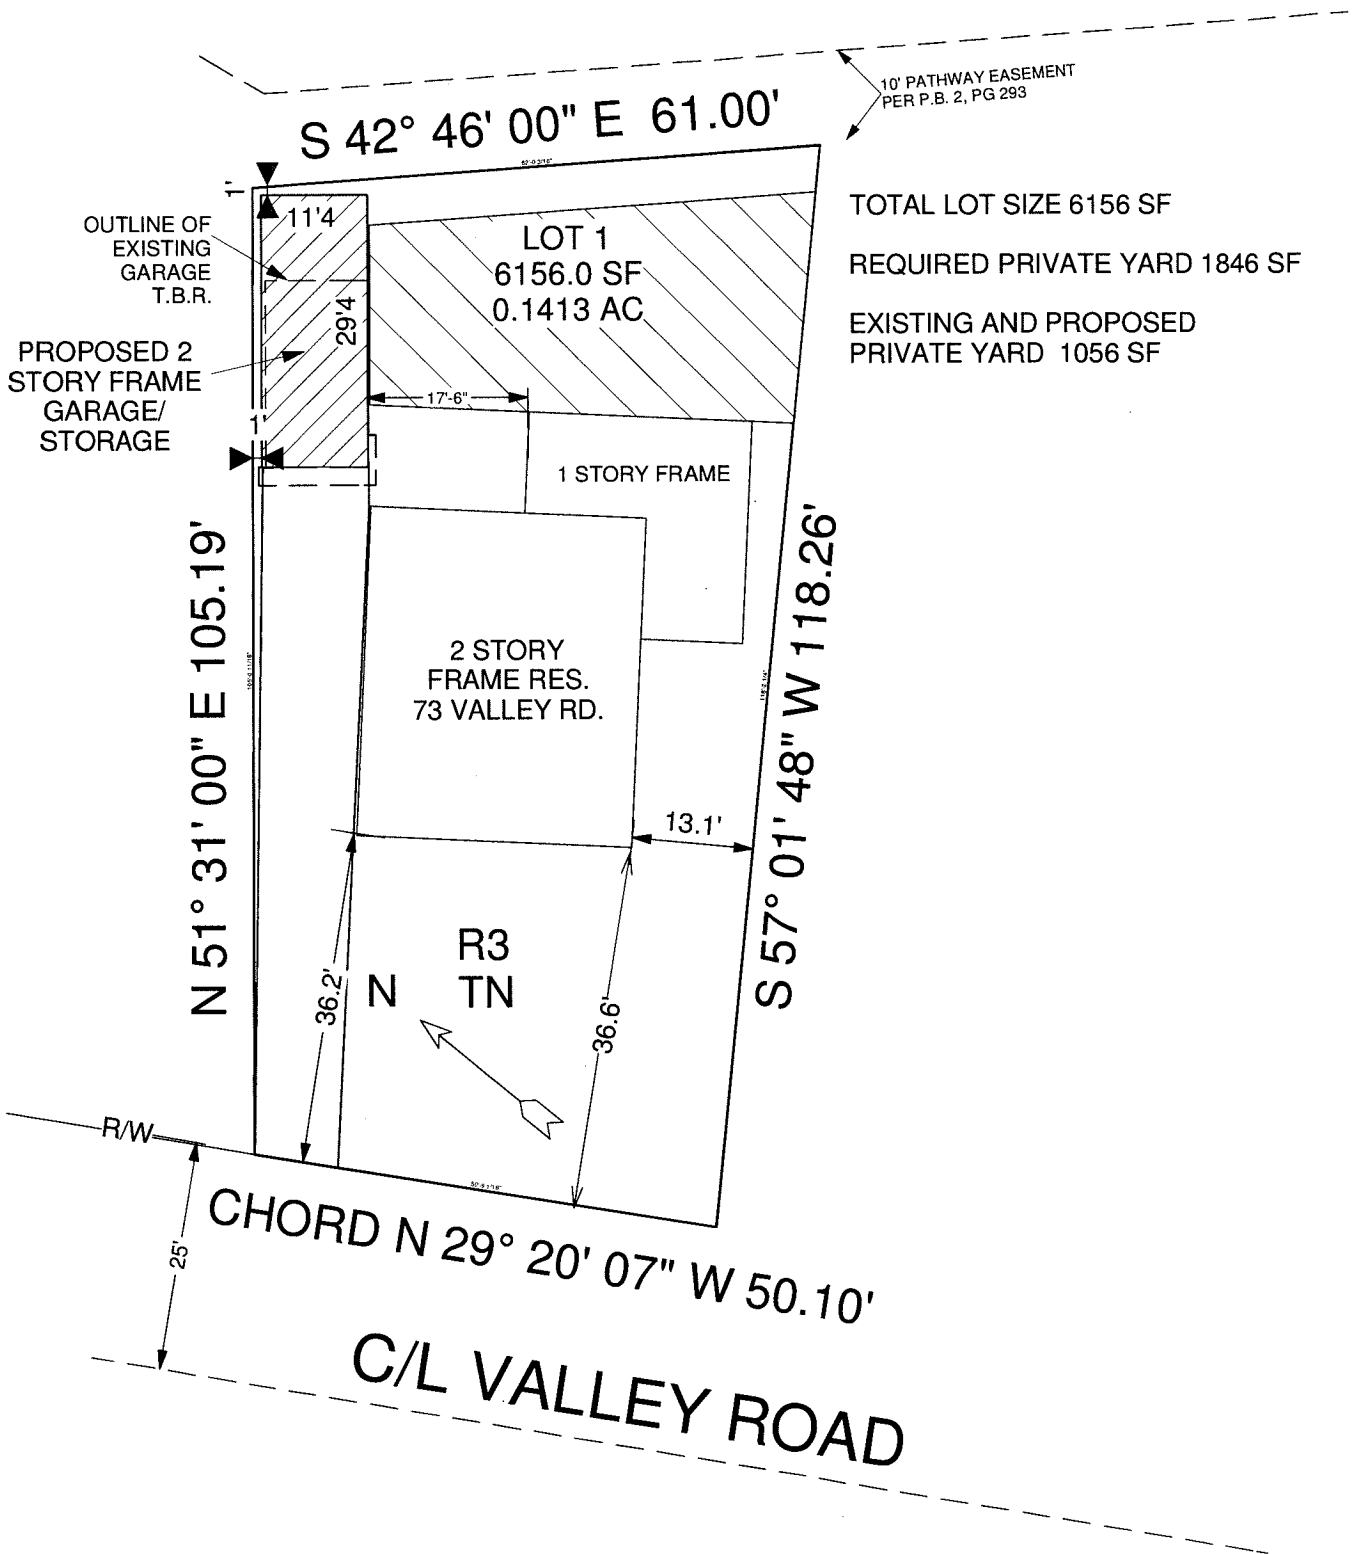

# 73 VALLEY ROAD LOUISVILLE, KY 40204

TOTAL LOT SIZE 6156 SF  
 REQUIRED PRIVATE YARD 1846 SF  
 EXISTING AND PROPOSED PRIVATE YARD 1056 SF

SCALE 1"=20'