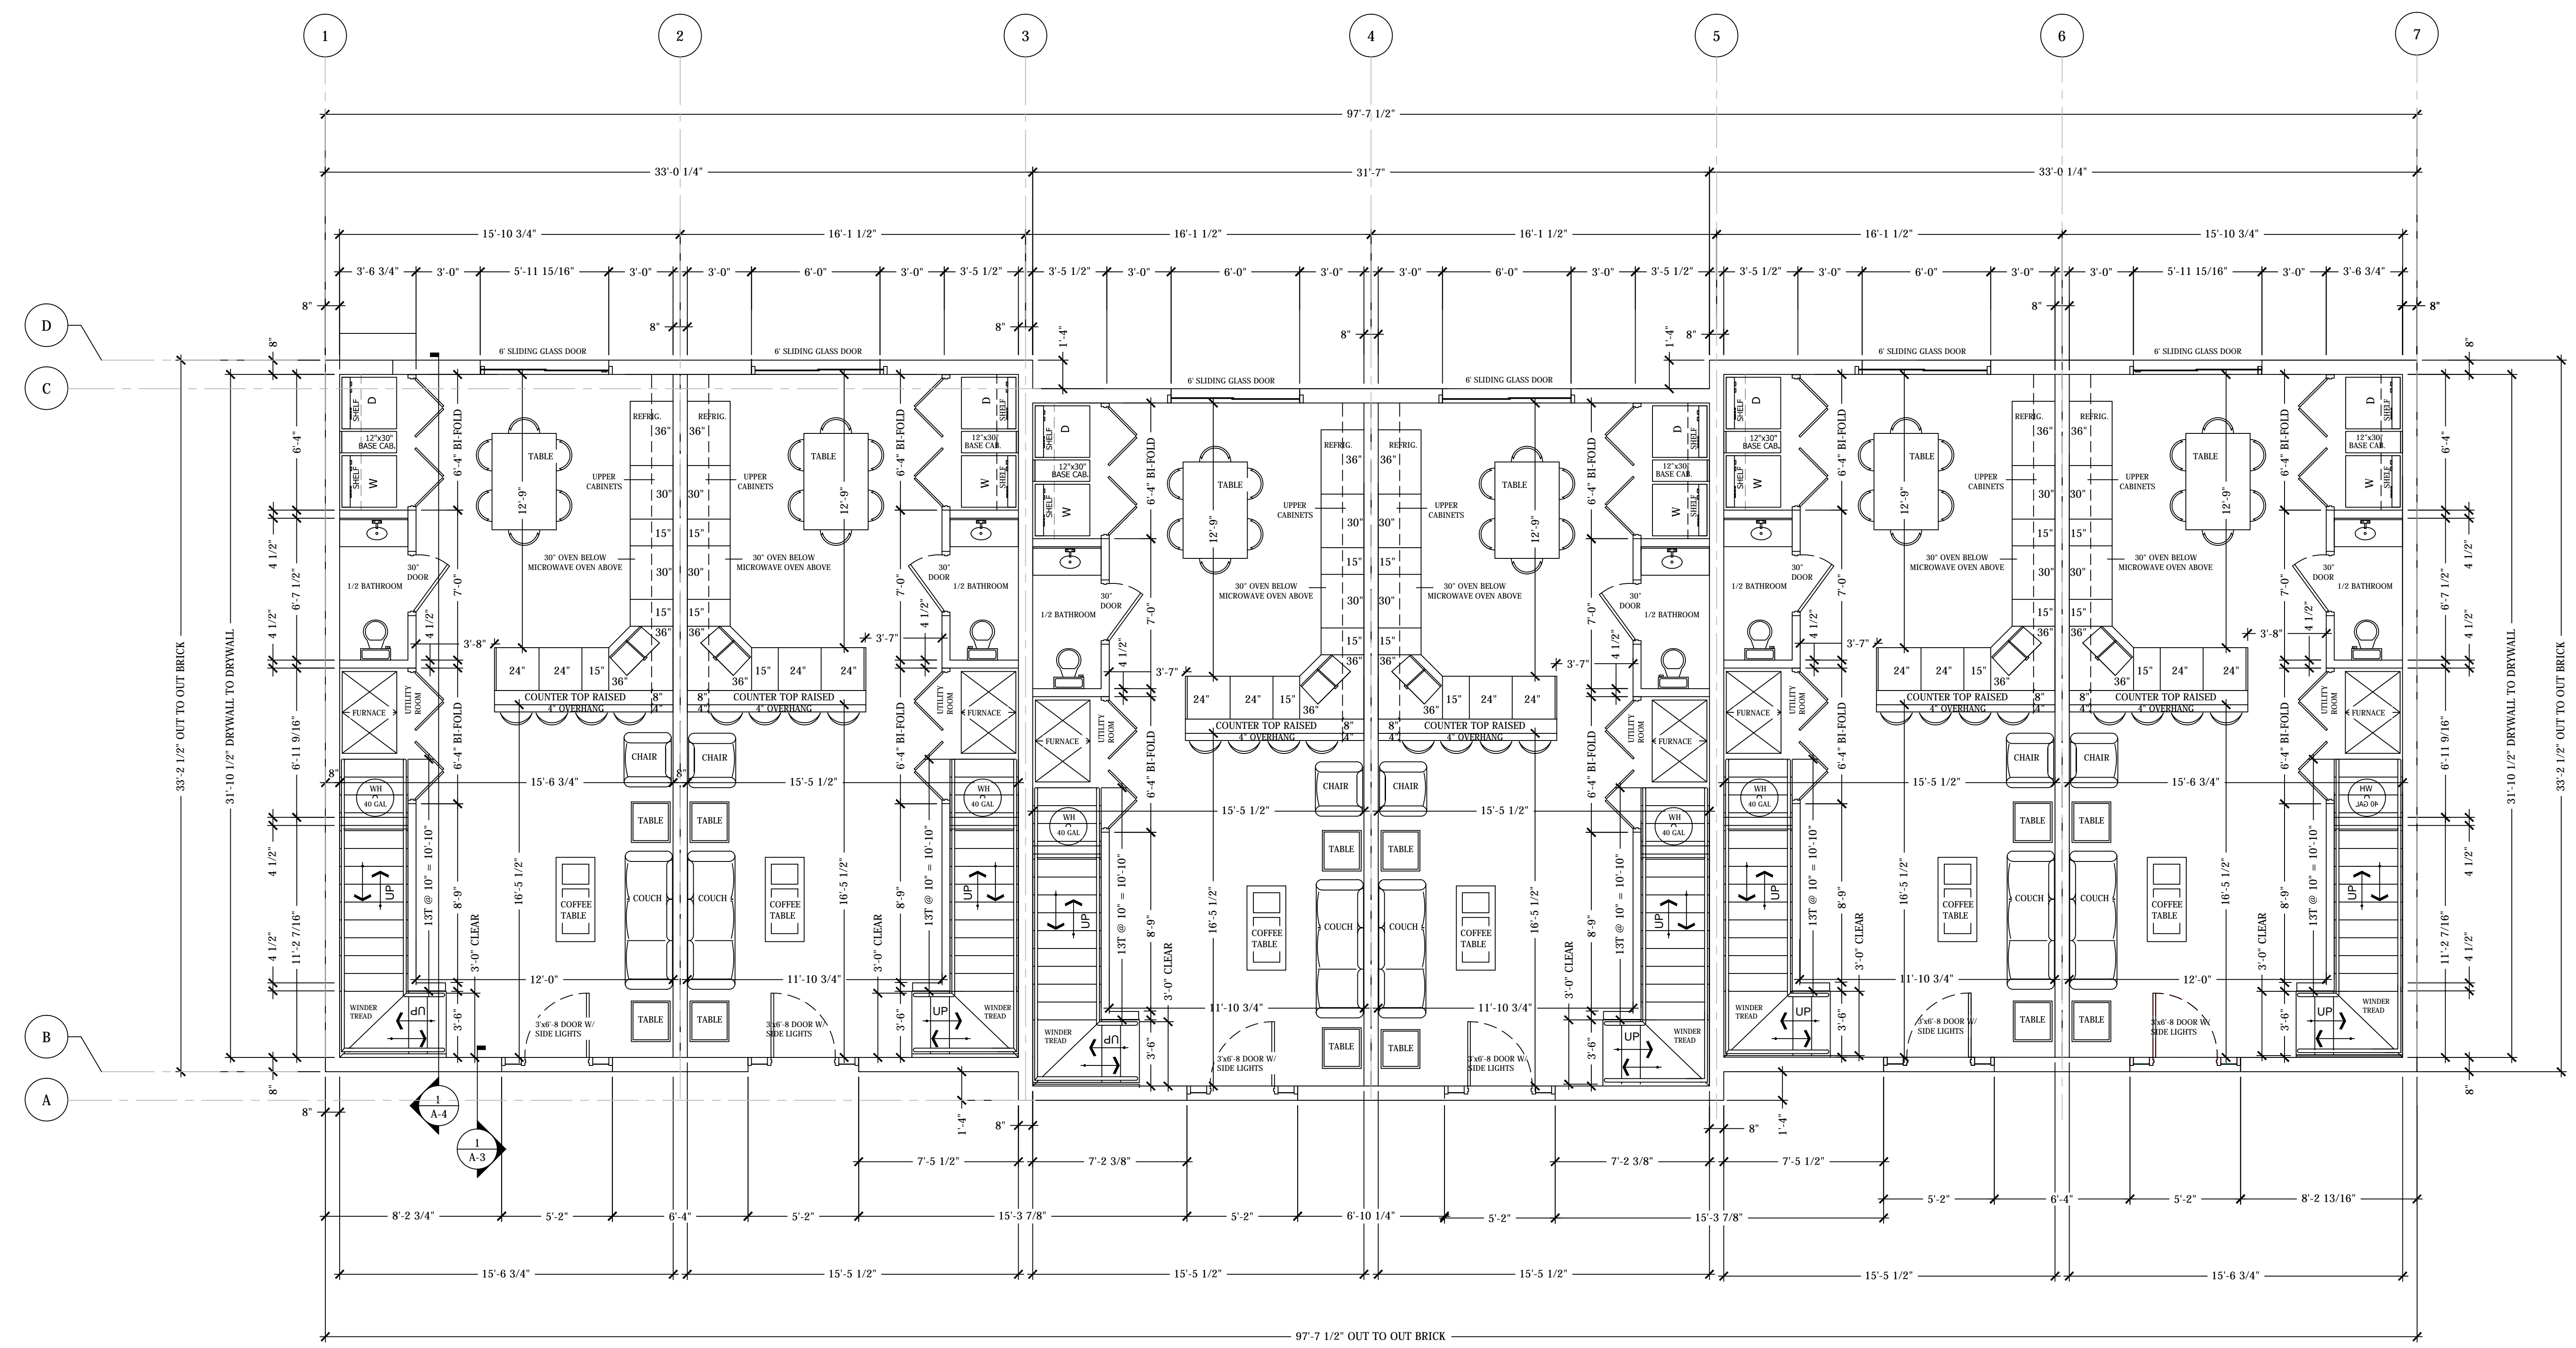

NEW CONSTRUCTION
 6 PLEX BUILDING
 9121 BLOSSOM LANE
 LOUISVILLE, KENTUCKY 40241

OWNER: BRENT LIKINS

PROJECT:

SHEET TITLE:

FIRST FLOOR PLAN

NO.	REVISIONS	DATE

Date: JUNE 7, 2020

Scale: 1/4" = 1'-0"

Drawn By: JWB

SHEET

A-1

02 FIRST FLOOR
 SCALE: 1/4" = 1'-0"

CBL

CBL CONSTRUCTION
COMPANY, LLC
1522 GOSHEN LANE
GOSHEN, KENTUCKY 40026

PHONE: (502) 821-1821
email: brenlikins@bellsouth.net

NEW CONSTRUCTION
6 PLEX BUILDING
9121 BLOSSOM LANE
LOUISVILLE, KENTUCKY 40241

OWNER: BRENT LINKINS

PROJECT:

SHEET TITLE:

BUILDING
ELEVATIONS

NO.	REVISIONS	DATE
1	BUILDING REDESIGN	1.17.2021

Date: JULY 12, 2020

Scale: NTS

Drawn By: JWB

SHEET

3-D