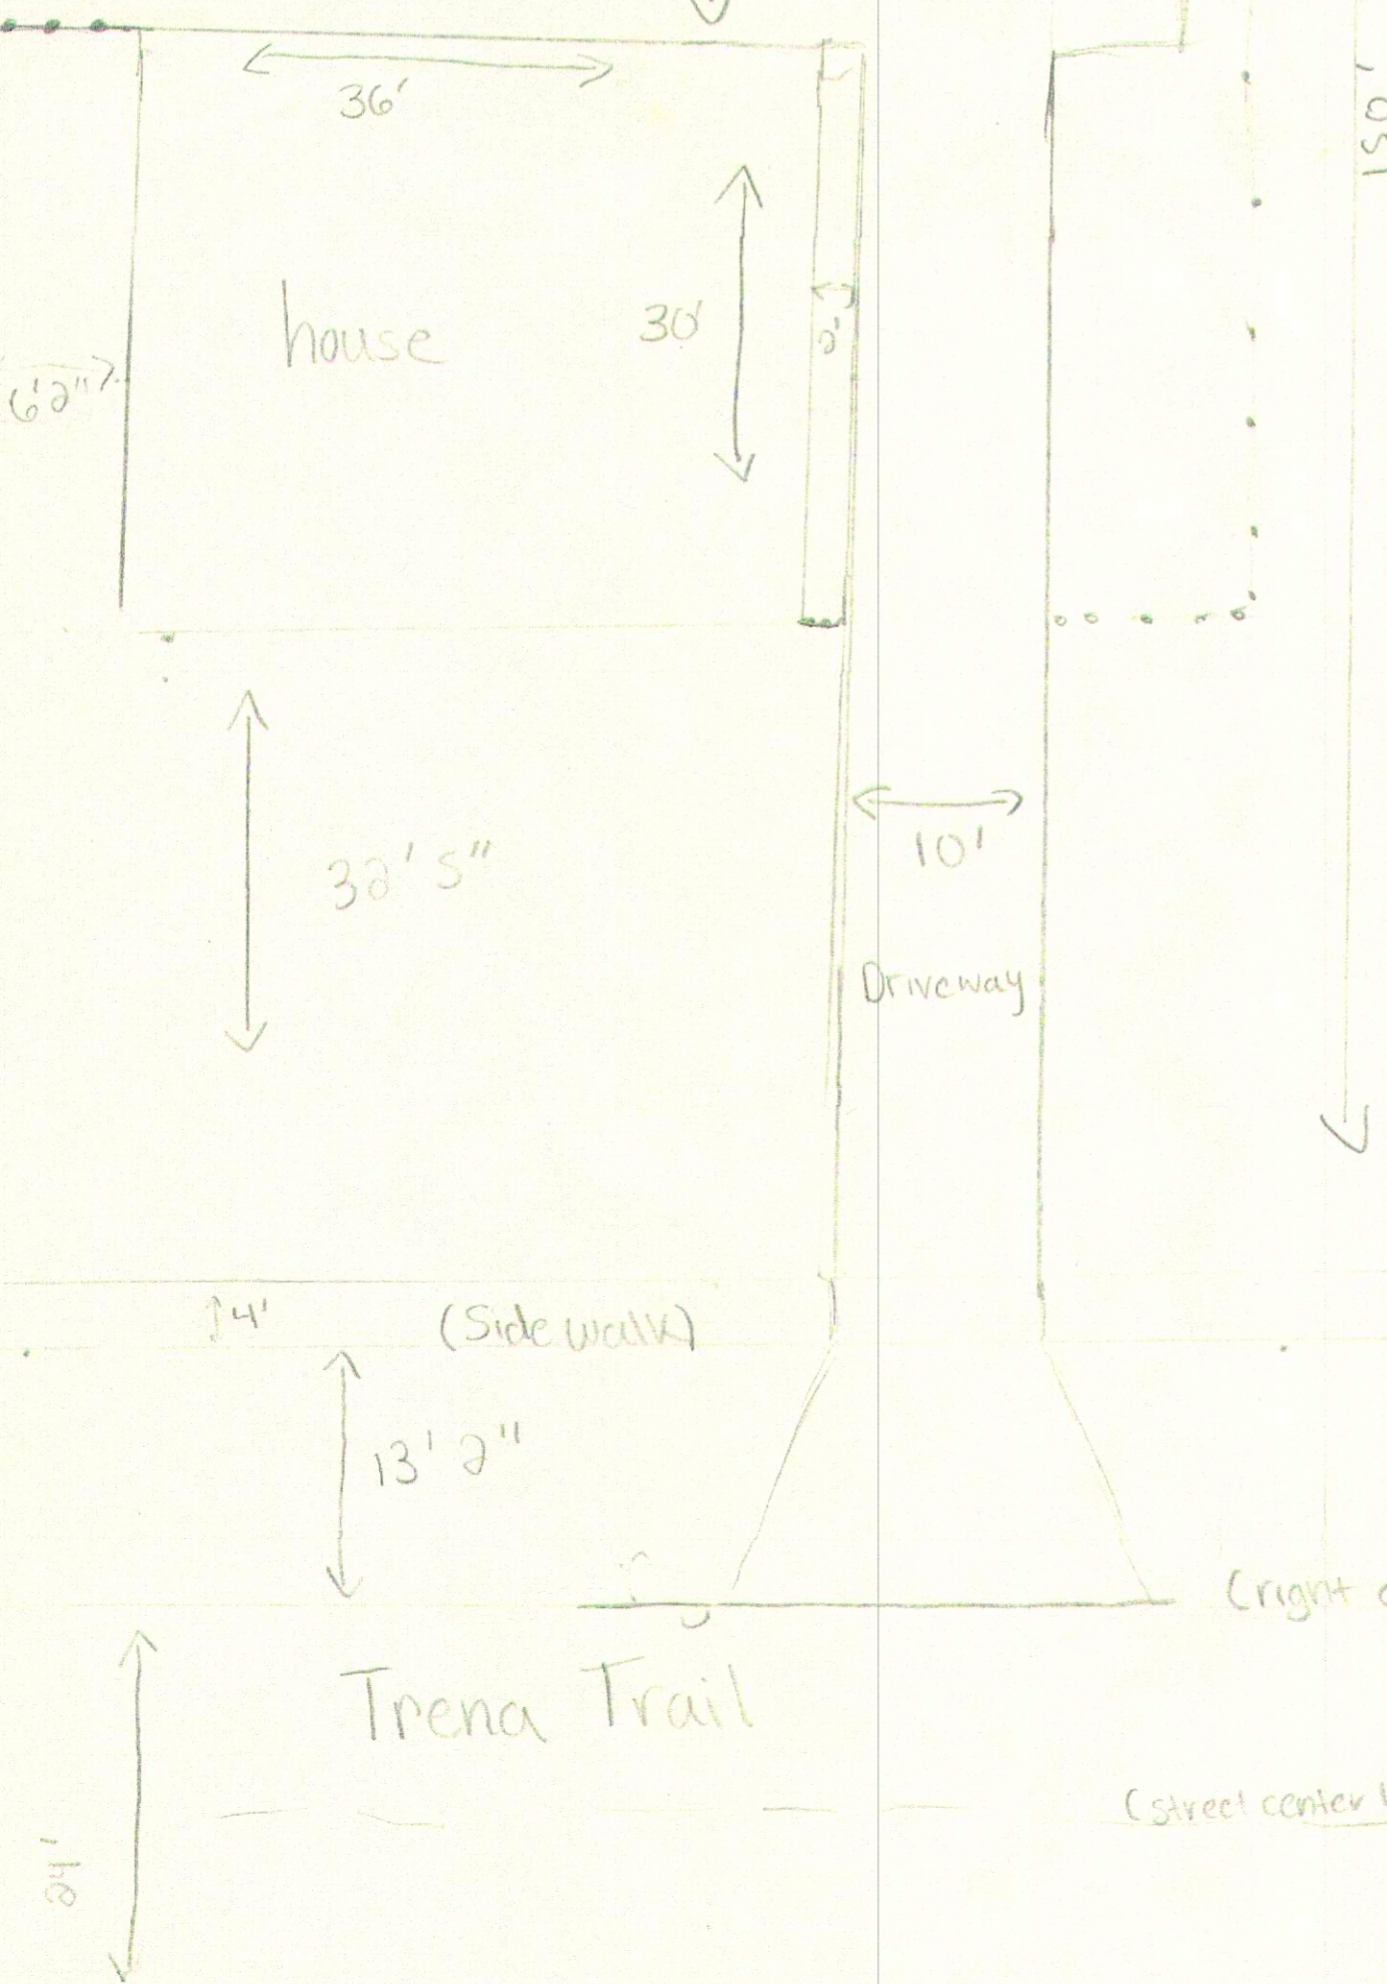

60'

16' 5" Cable and Phone line

Key
 Scale
 1 inch = 10 feet
 —●—●—●— = chain link fence
 Property = 60 feet wide
 Dimensions 150 feet long

RECEIVED
 JUL 05 2018
 PLANNING &
 DESIGN SERVICES