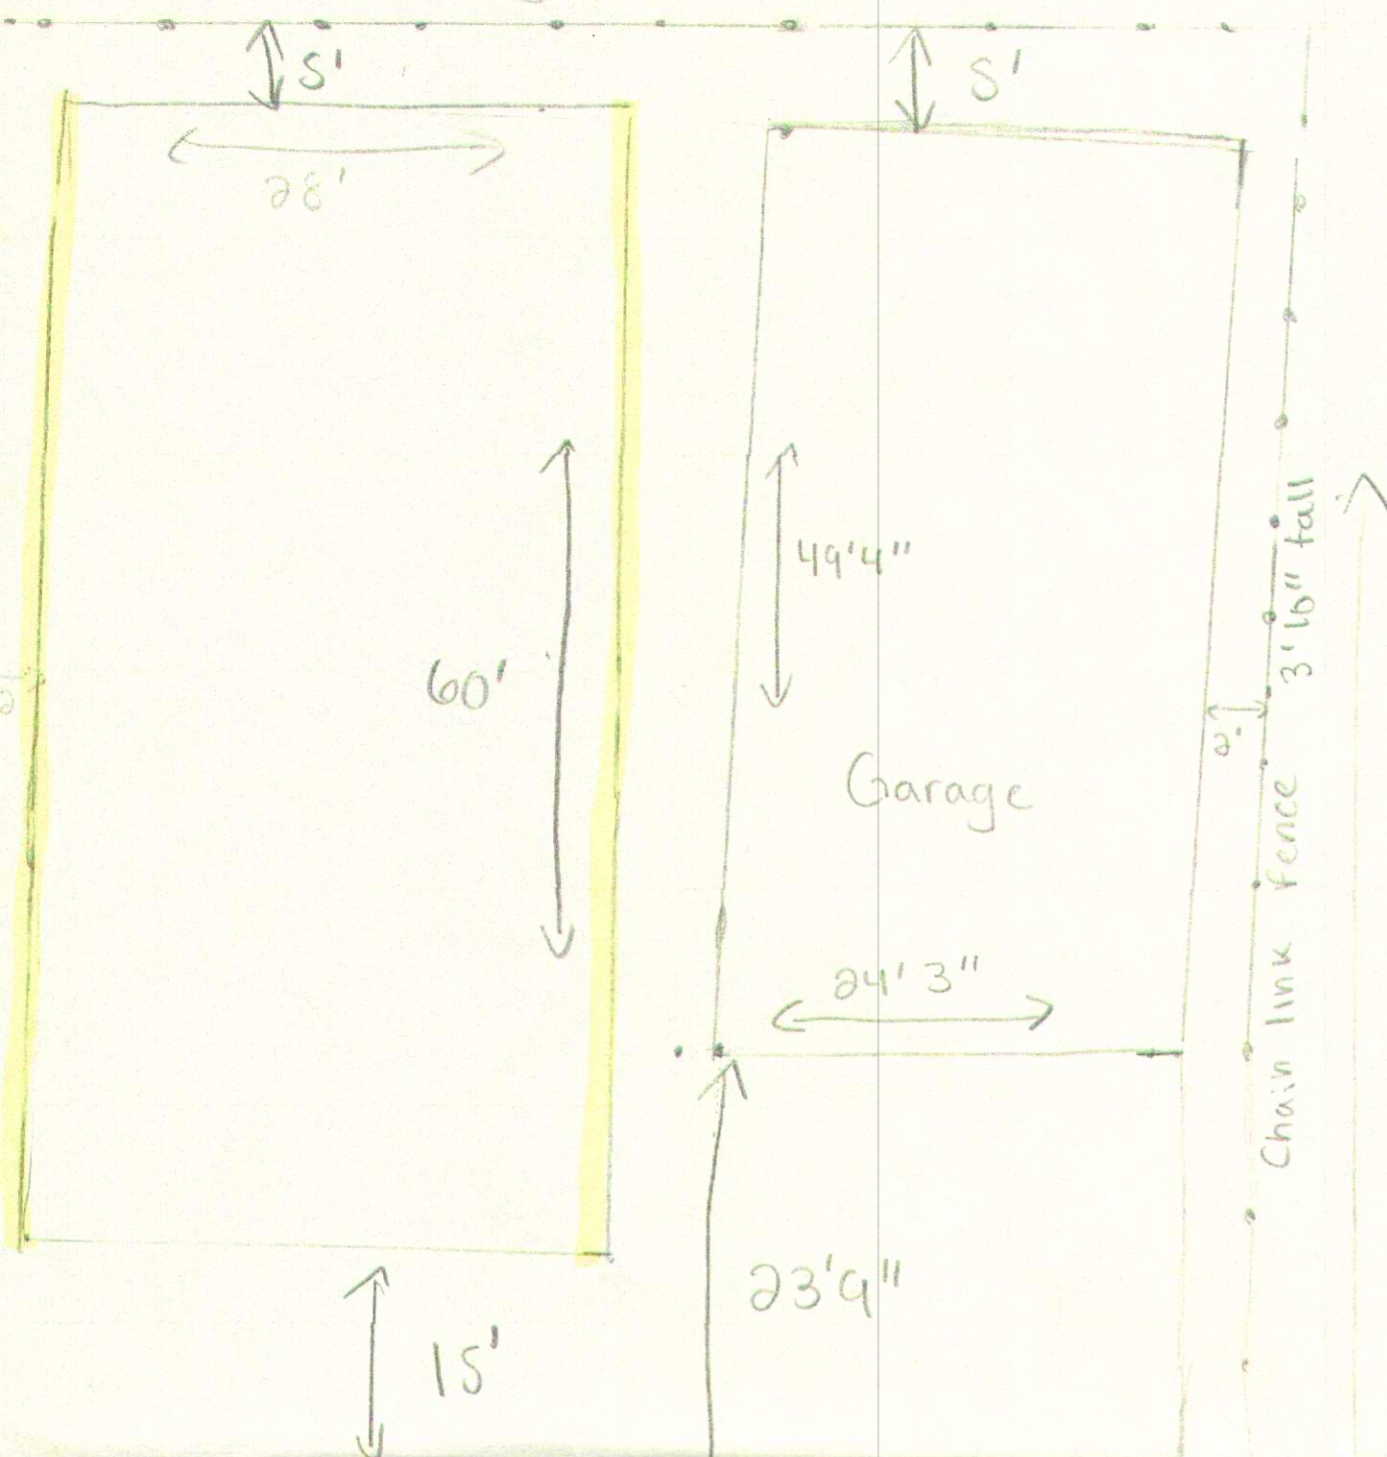

60'

16' 5" Cable and Phone line

Key
 Scale
 1 inch = 10 feet
 —●—●—●— = chain link fence
 Property = 60 feet wide
 Dimensions 150 feet long

RECEIVED
 JUL 05 2018
 PLANNING &
 DESIGN SERVICES