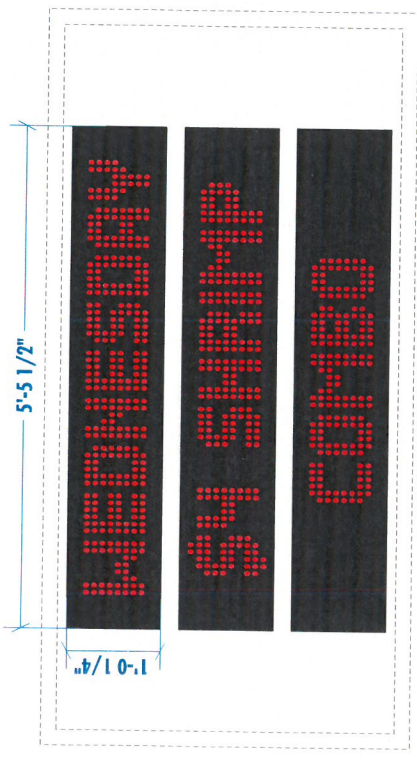

1824 Berry Blvd.
 Louisville, KY 40215
 502.368.7554
 Fax 502.361.4490
 www.commonwealthsign.com

CLIENT	Long John Silver
ADDRESS	2901 Goose Creek Rd., Louisville, KY
FILENAME	Long John Silver Message Units
SALESPERSON	Mark Kidwell
ARTIST	Robert Gastinger
ART RENDERED DATE	01-03-18
TYPE	CHECKED
FINAL TO BUILD	01-09-19
SCALE	1/2" = 1'
REVISIONS / DATES	
1st	00-00-00
2nd	00-00-00
3rd	00-00-00
4th	00-00-00
5th	00-00-00
5th	00-00-00
PAGE	1 OF 1
SALES FINAL APPROVAL	
CUSTOMER APPROVAL	

INVOICE NUMBER
42718

RED L.E.D. RETROFIT MESSAGE UNITS
QUANTITY: THREE (3) PER SIDE - SIX (6) TOTAL
SIZE: 5'-5 1/2"w x 1'-1/4"h
RED LED