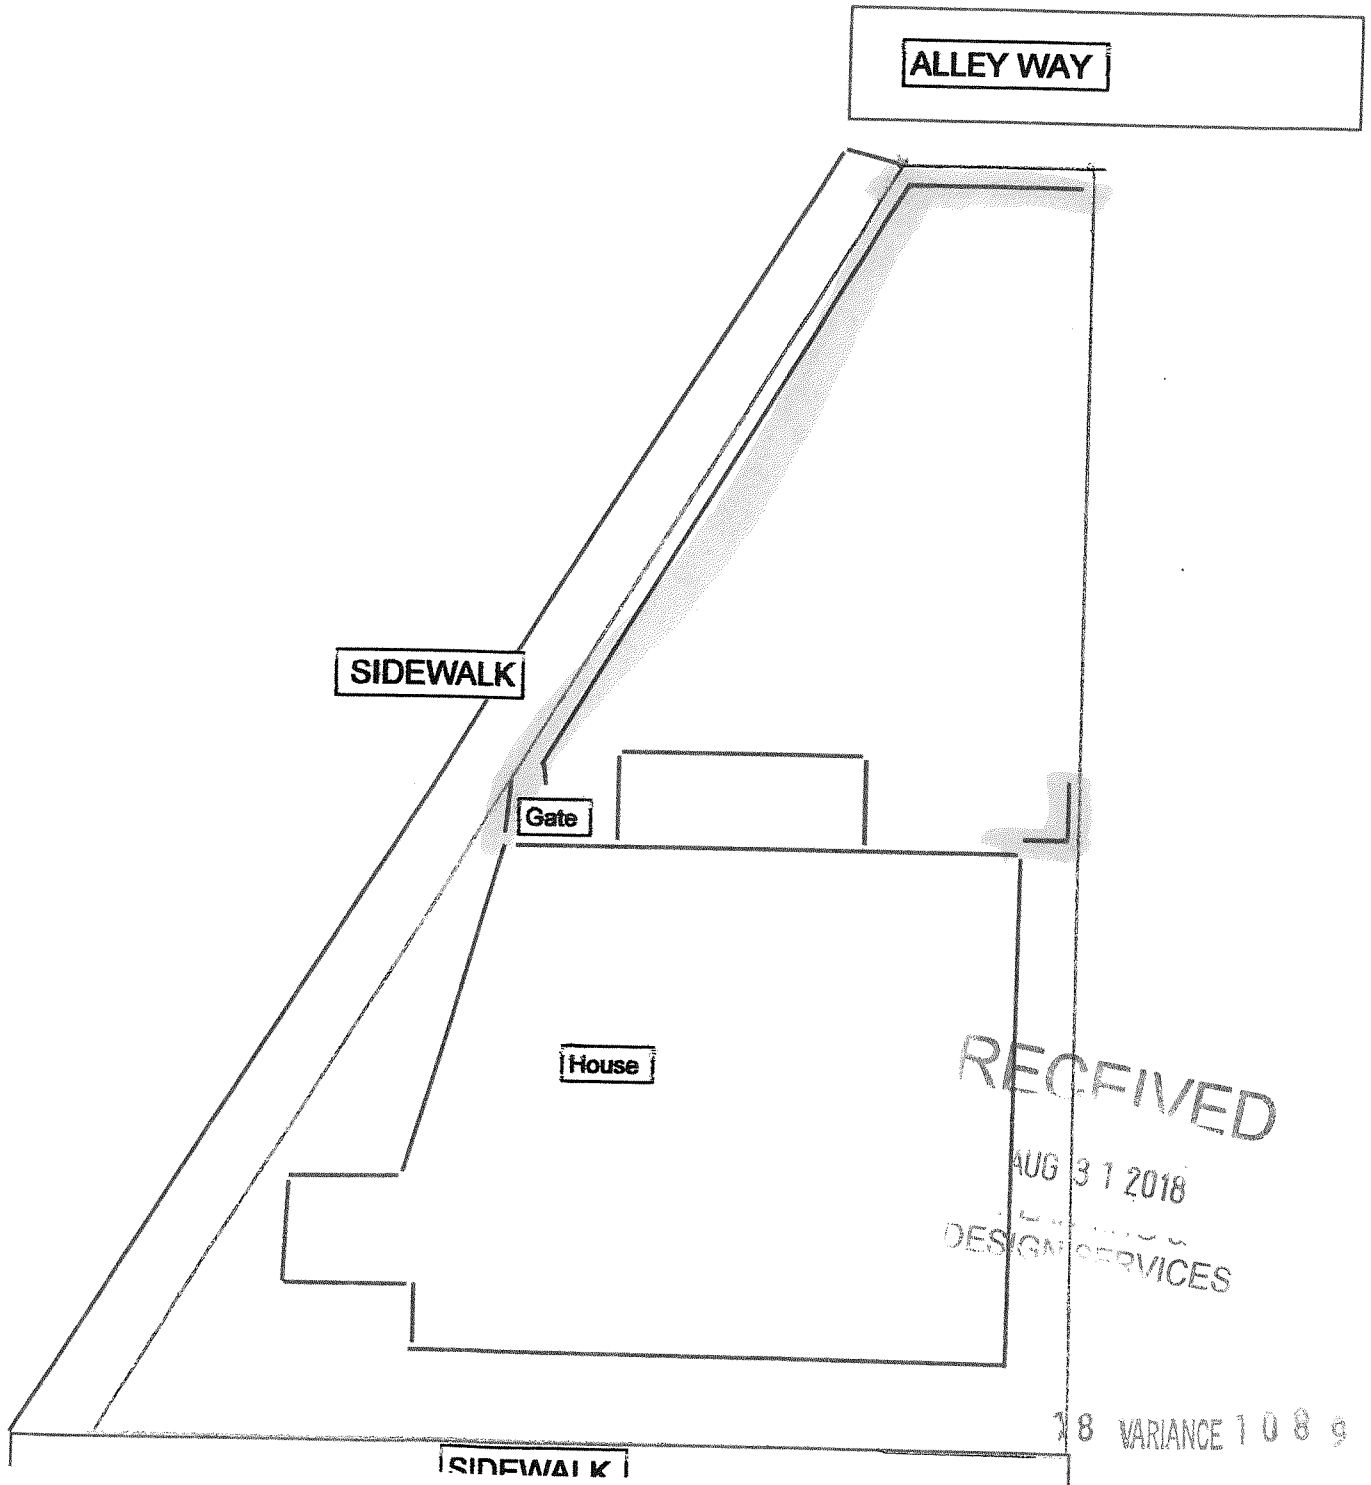

728 S. BARBEE WAY
LOUISVILLE, KY 40217

Scale: 1" = 10'

R-5 Residential District
Traditional Neighborhood Form District

S. S h e l b y S T	
	S. Barbee Way
VACINITY MAP Not to Scale	

RECEIVED
AUG 31 2018
DESIGN SERVICES

78 VARIANCE 1089