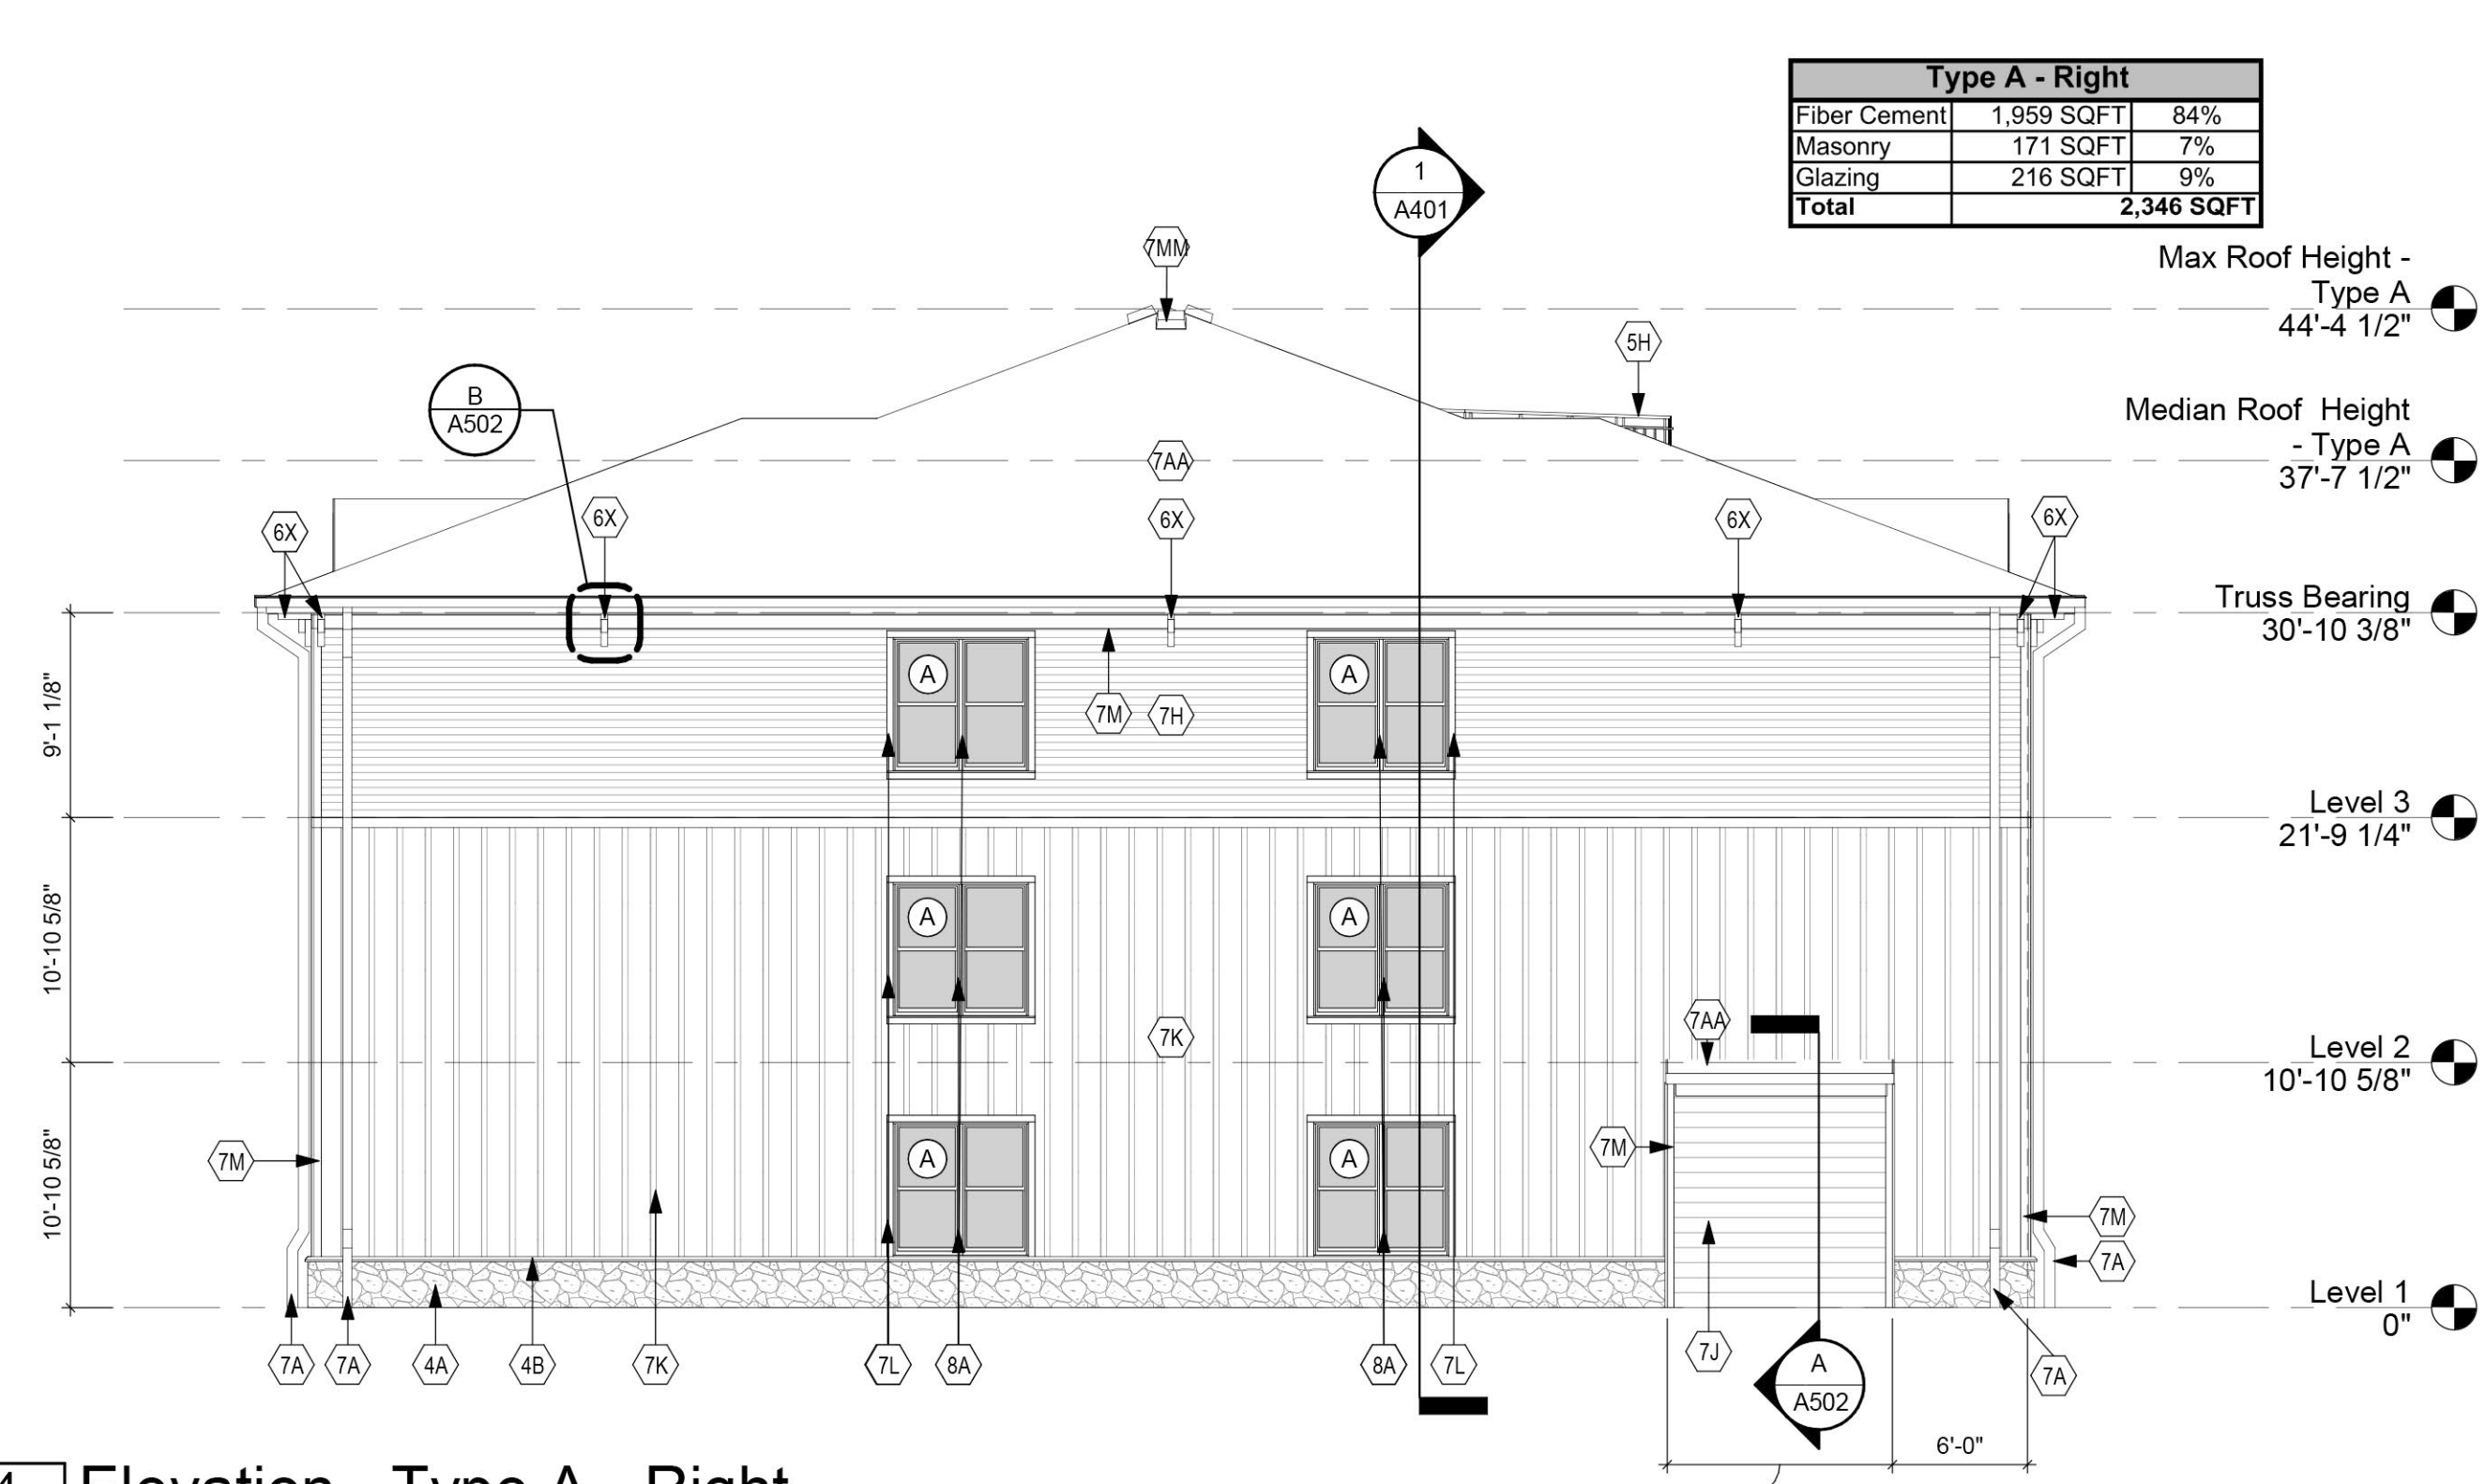

**1 Elevation - Type A - Front**  
A201 1/8" = 1'-0"

**2 Elevation - Type A - Rear**  
A201 1/8" = 1'-0"

**3 Elevation - Type A - Left**  
A201 1/8" = 1'-0"

**4 Elevation - Type A - Right**  
A201 1/8" = 1'-0"

**1** Elevation - Clubhouse - Front  
A211 1/8" = 1'-0"

**2** Elevation - Clubhouse - Rear  
A211 1/8" = 1'-0"

**3** Elevation - Clubhouse - Left  
A211 1/8" = 1'-0"

**4** Elevation - Clubhouse - Right  
A211 1/8" = 1'-0"