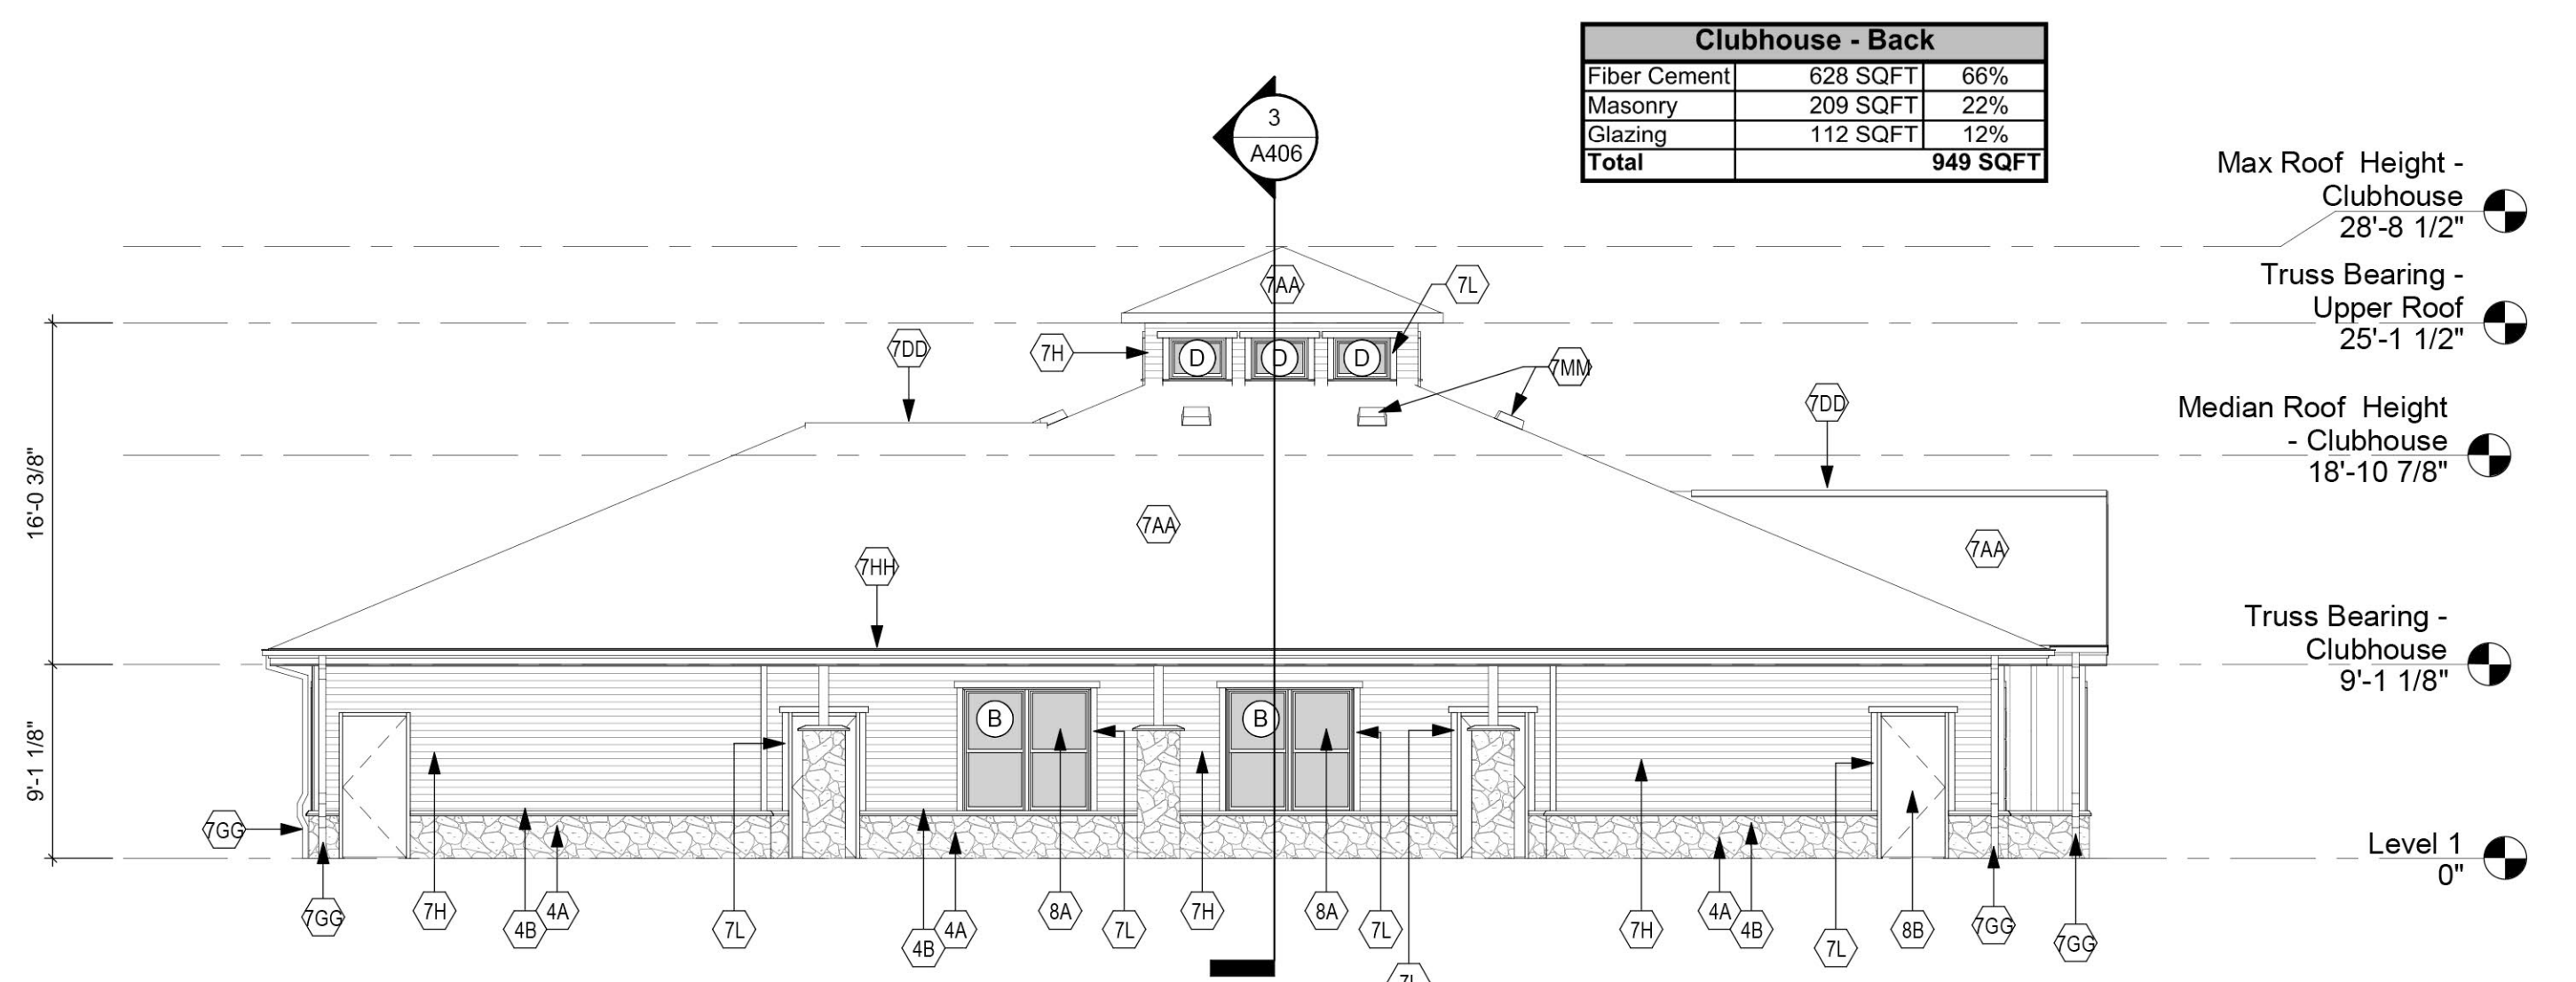

**1 Elevation - Type A - Front**  
A201 1/8" = 1'-0"

**2 Elevation - Type A - Rear**  
A201 1/8" = 1'-0"

**3 Elevation - Type A - Left**  
A201 1/8" = 1'-0"

**4 Elevation - Type A - Right**  
A201 1/8" = 1'-0"

**1** Elevation - Clubhouse - Front  
A211 1/8" = 1'-0"

**2** Elevation - Clubhouse - Rear  
A211 1/8" = 1'-0"

**3** Elevation - Clubhouse - Left  
A211 1/8" = 1'-0"

**4** Elevation - Clubhouse - Right  
A211 1/8" = 1'-0"