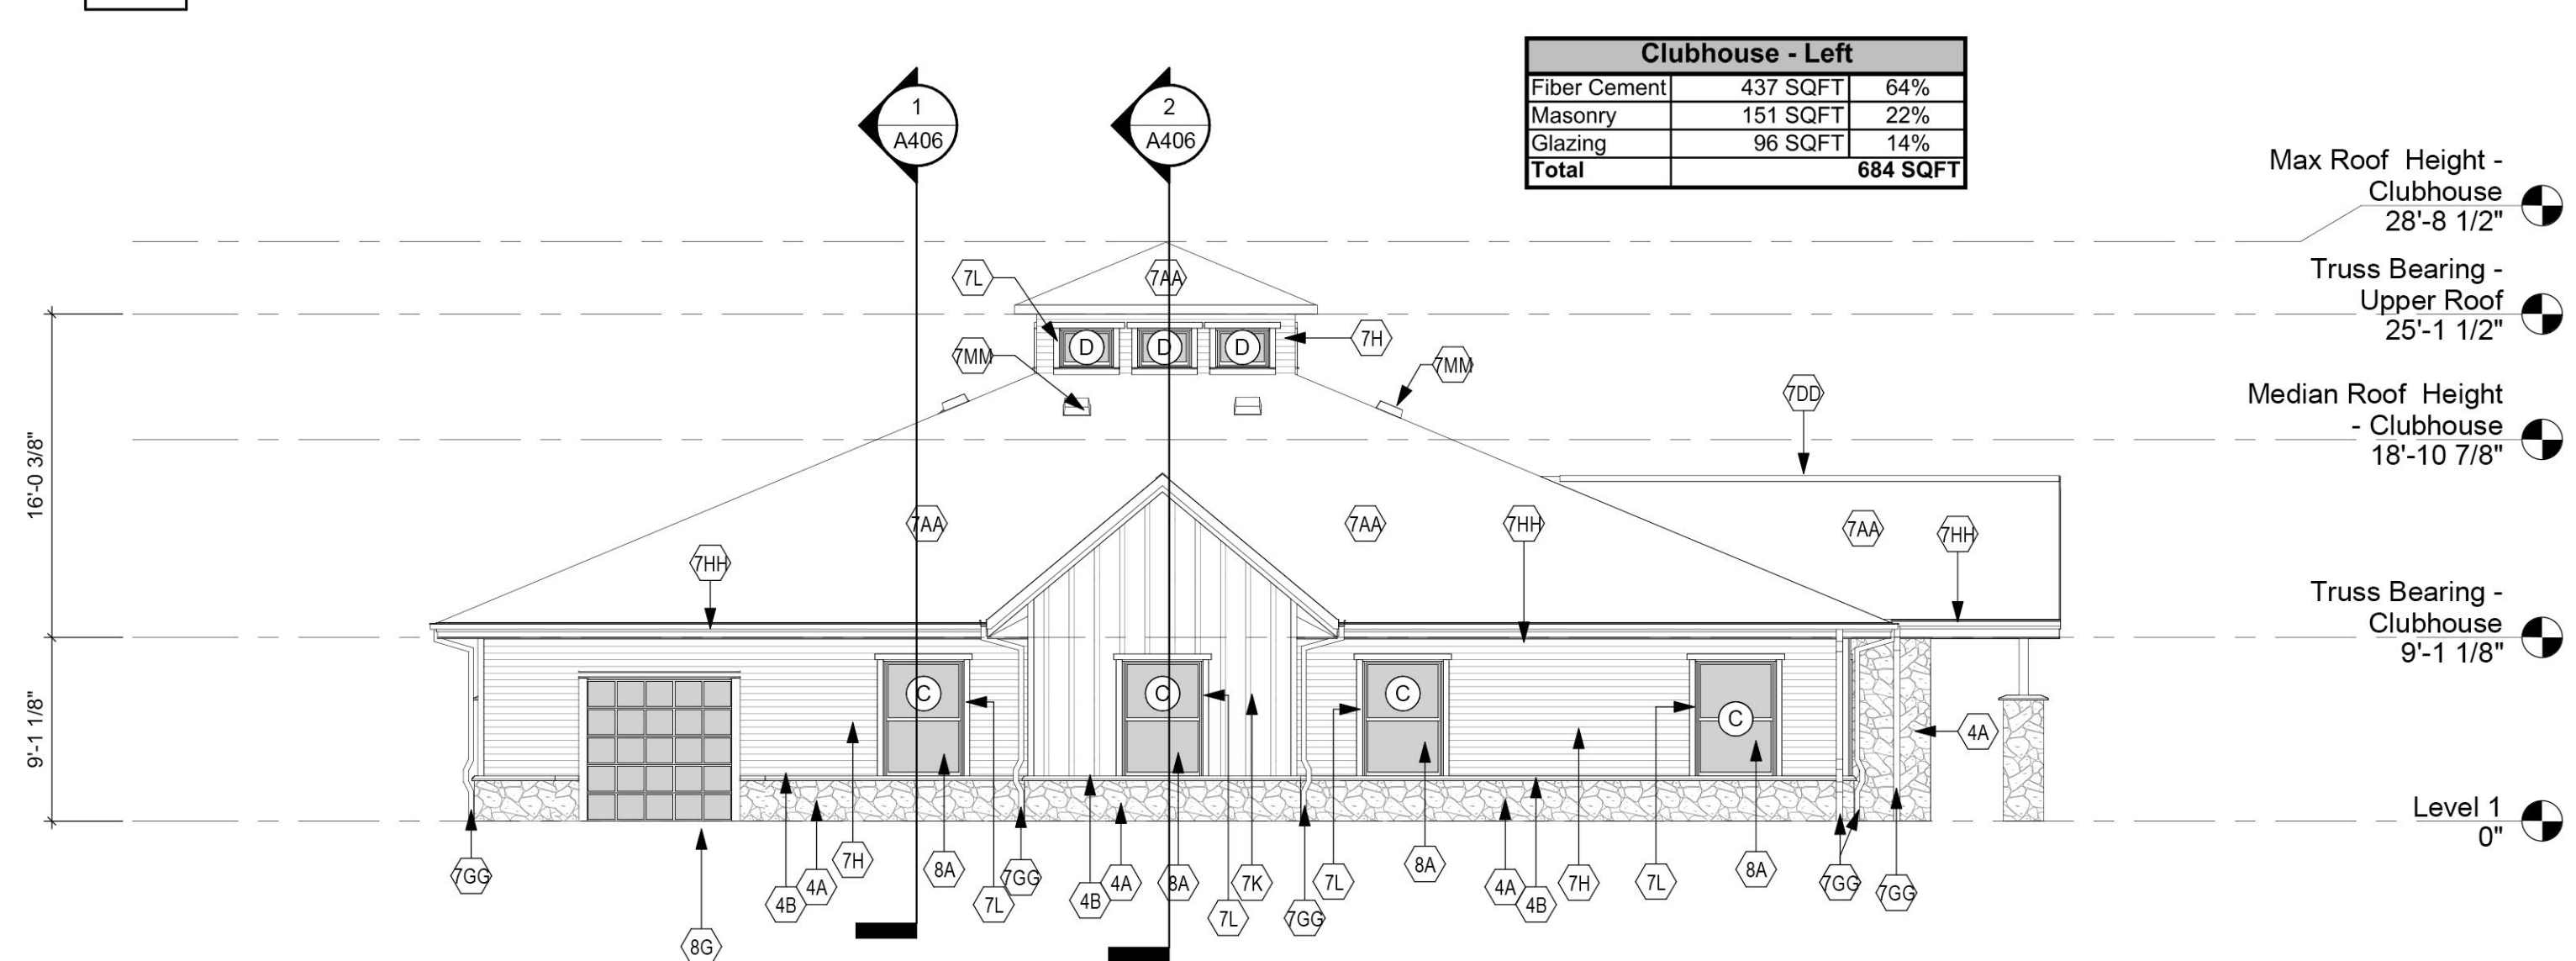

**1 Elevation - Type A - Front**  
A201 1/8" = 1'-0"

**2 Elevation - Type A - Rear**  
A201 1/8" = 1'-0"

**3 Elevation - Type A - Left**  
A201 1/8" = 1'-0"

**4 Elevation - Type A - Right**  
A201 1/8" = 1'-0"

**1** Elevation - Clubhouse - Front  
A211 1/8" = 1'-0"

**2** Elevation - Clubhouse - Rear  
A211 1/8" = 1'-0"

**3** Elevation - Clubhouse - Left  
A211 1/8" = 1'-0"

**4** Elevation - Clubhouse - Right  
A211 1/8" = 1'-0"