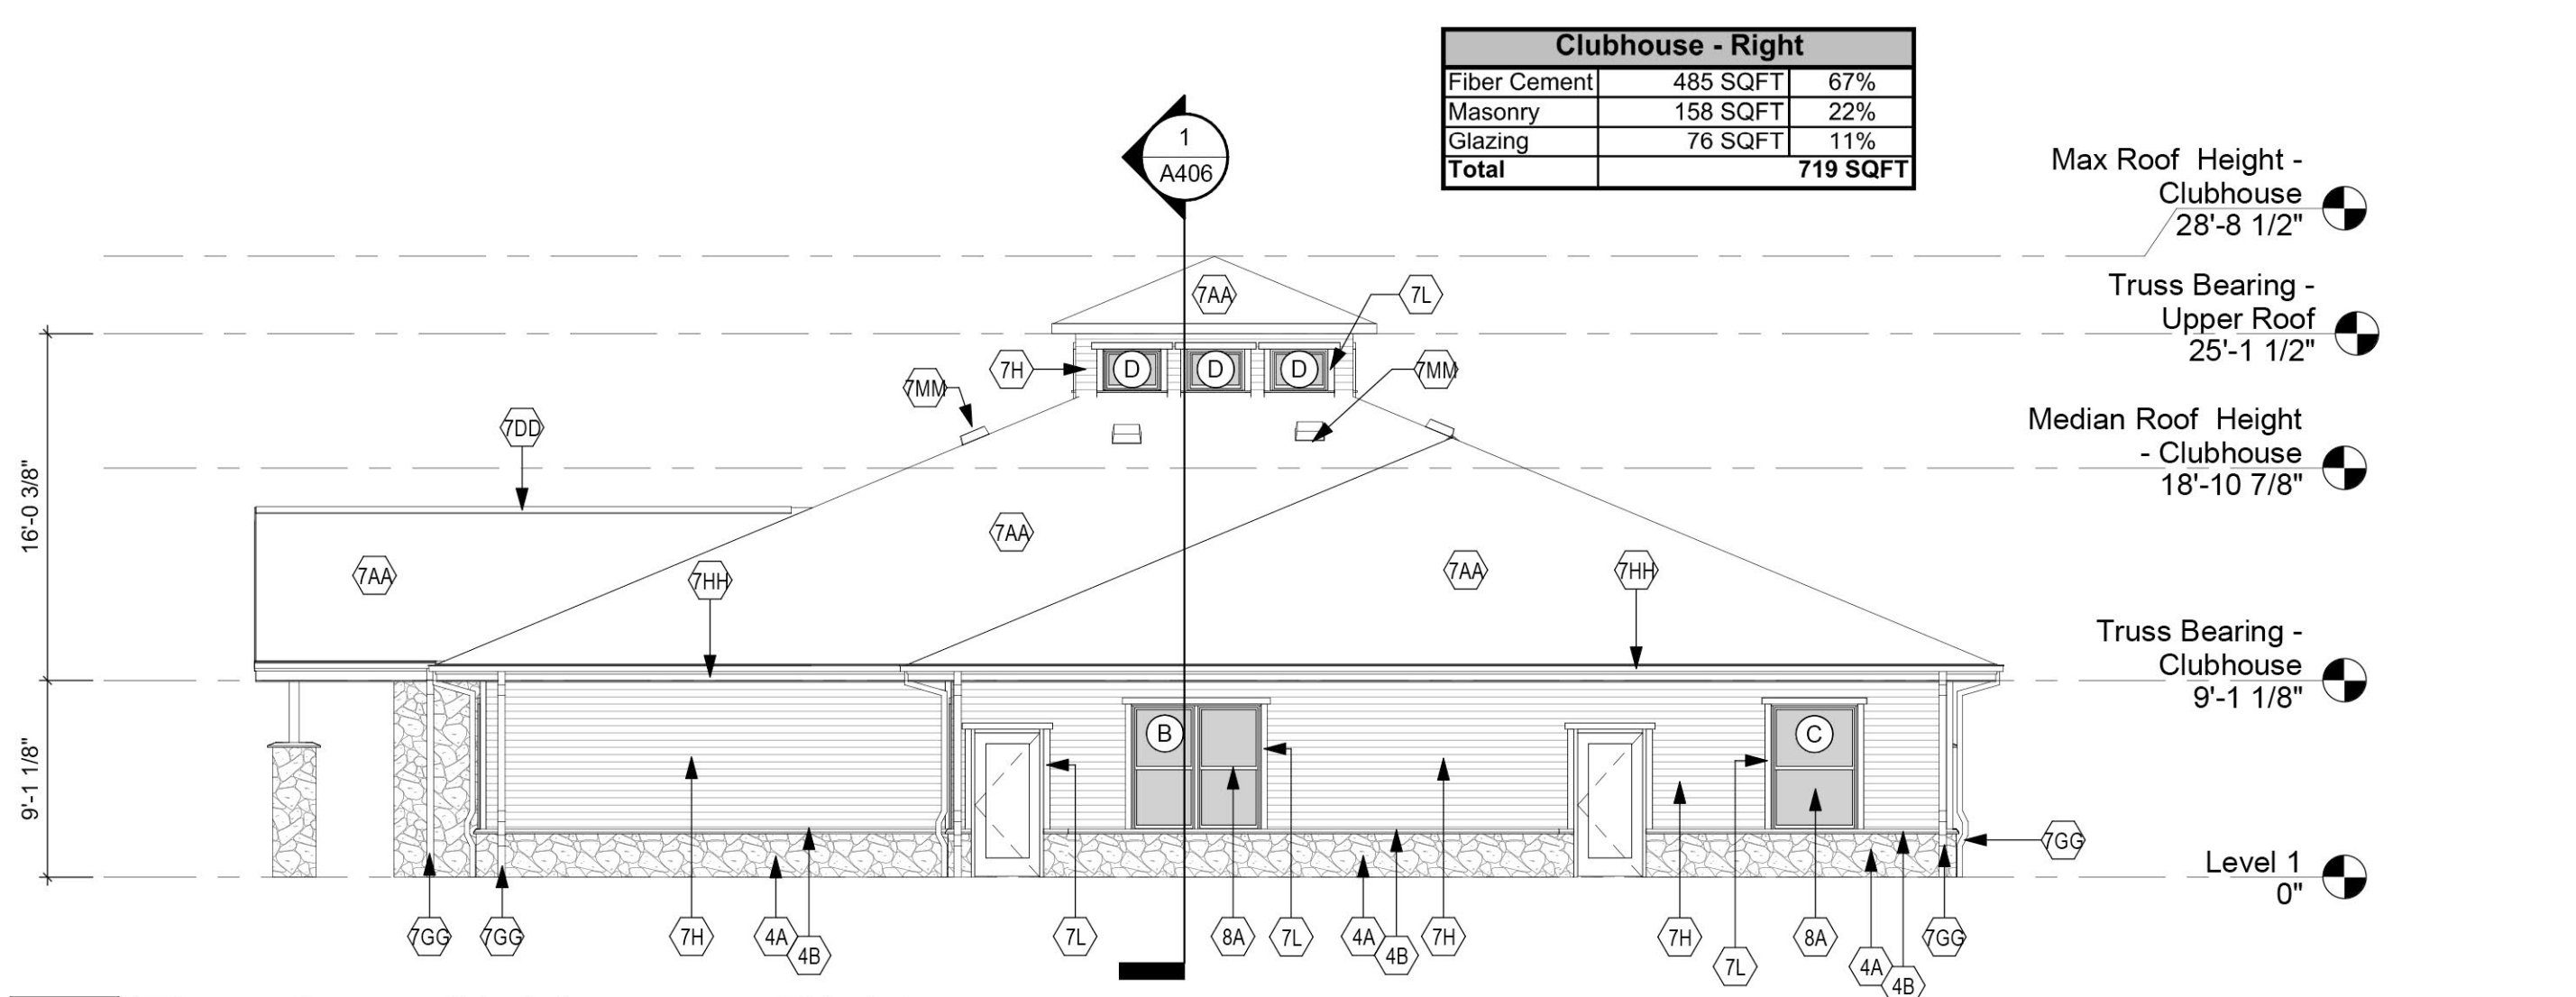

**1 Elevation - Type A - Front**  
A201 1/8" = 1'-0"

**2 Elevation - Type A - Rear**  
A201 1/8" = 1'-0"

**3 Elevation - Type A - Left**  
A201 1/8" = 1'-0"

**4 Elevation - Type A - Right**  
A201 1/8" = 1'-0"

**1** Elevation - Clubhouse - Front  
A211 1/8" = 1'-0"

**2** Elevation - Clubhouse - Rear  
A211 1/8" = 1'-0"

**3** Elevation - Clubhouse - Left  
A211 1/8" = 1'-0"

**4** Elevation - Clubhouse - Right  
A211 1/8" = 1'-0"