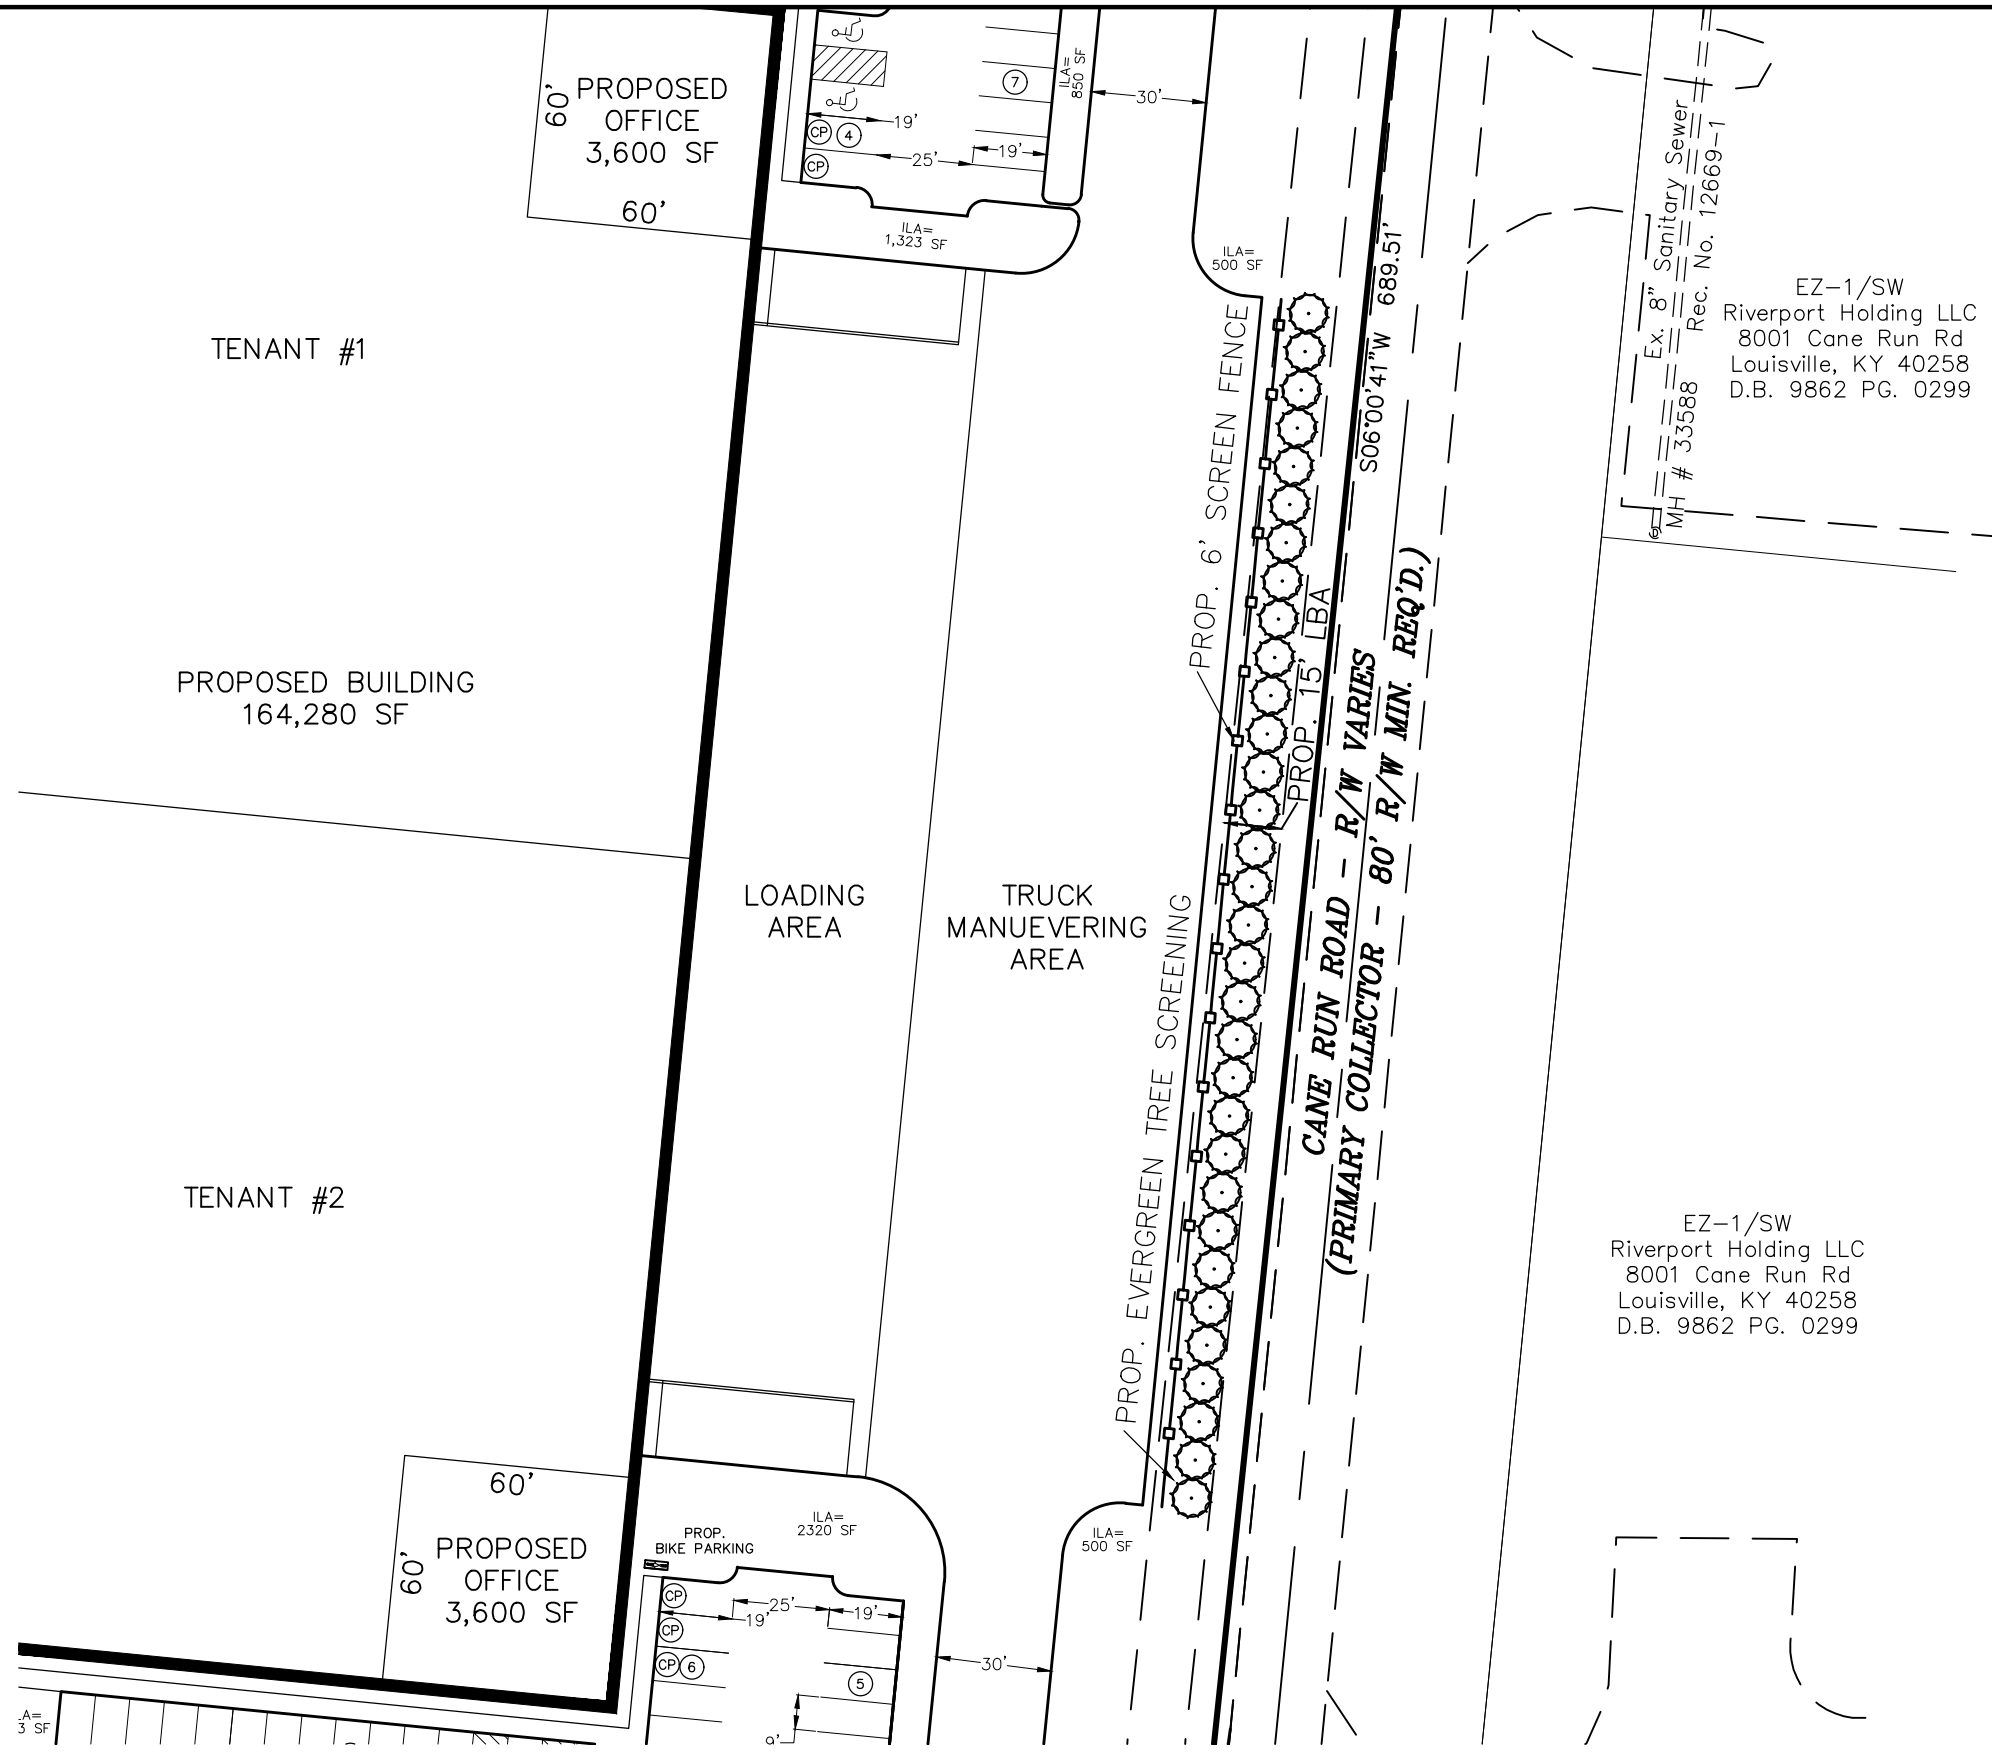

G:\Current Projects\21095\DWG\Planning\Exhibits\SCREENING-EXHIBIT-9-20-21.dwg, 9/20/2021 11:19:54 AM, Helton, 1:1

EZ-1/SW
 Riverport Holding LLC
 8001 Cane Run Rd
 Louisville, KY 40258
 D.B. 9862 PG. 0299

EZ-1/SW
 Riverport Holding LLC
 8001 Cane Run Rd
 Louisville, KY 40258
 D.B. 9862 PG. 0299