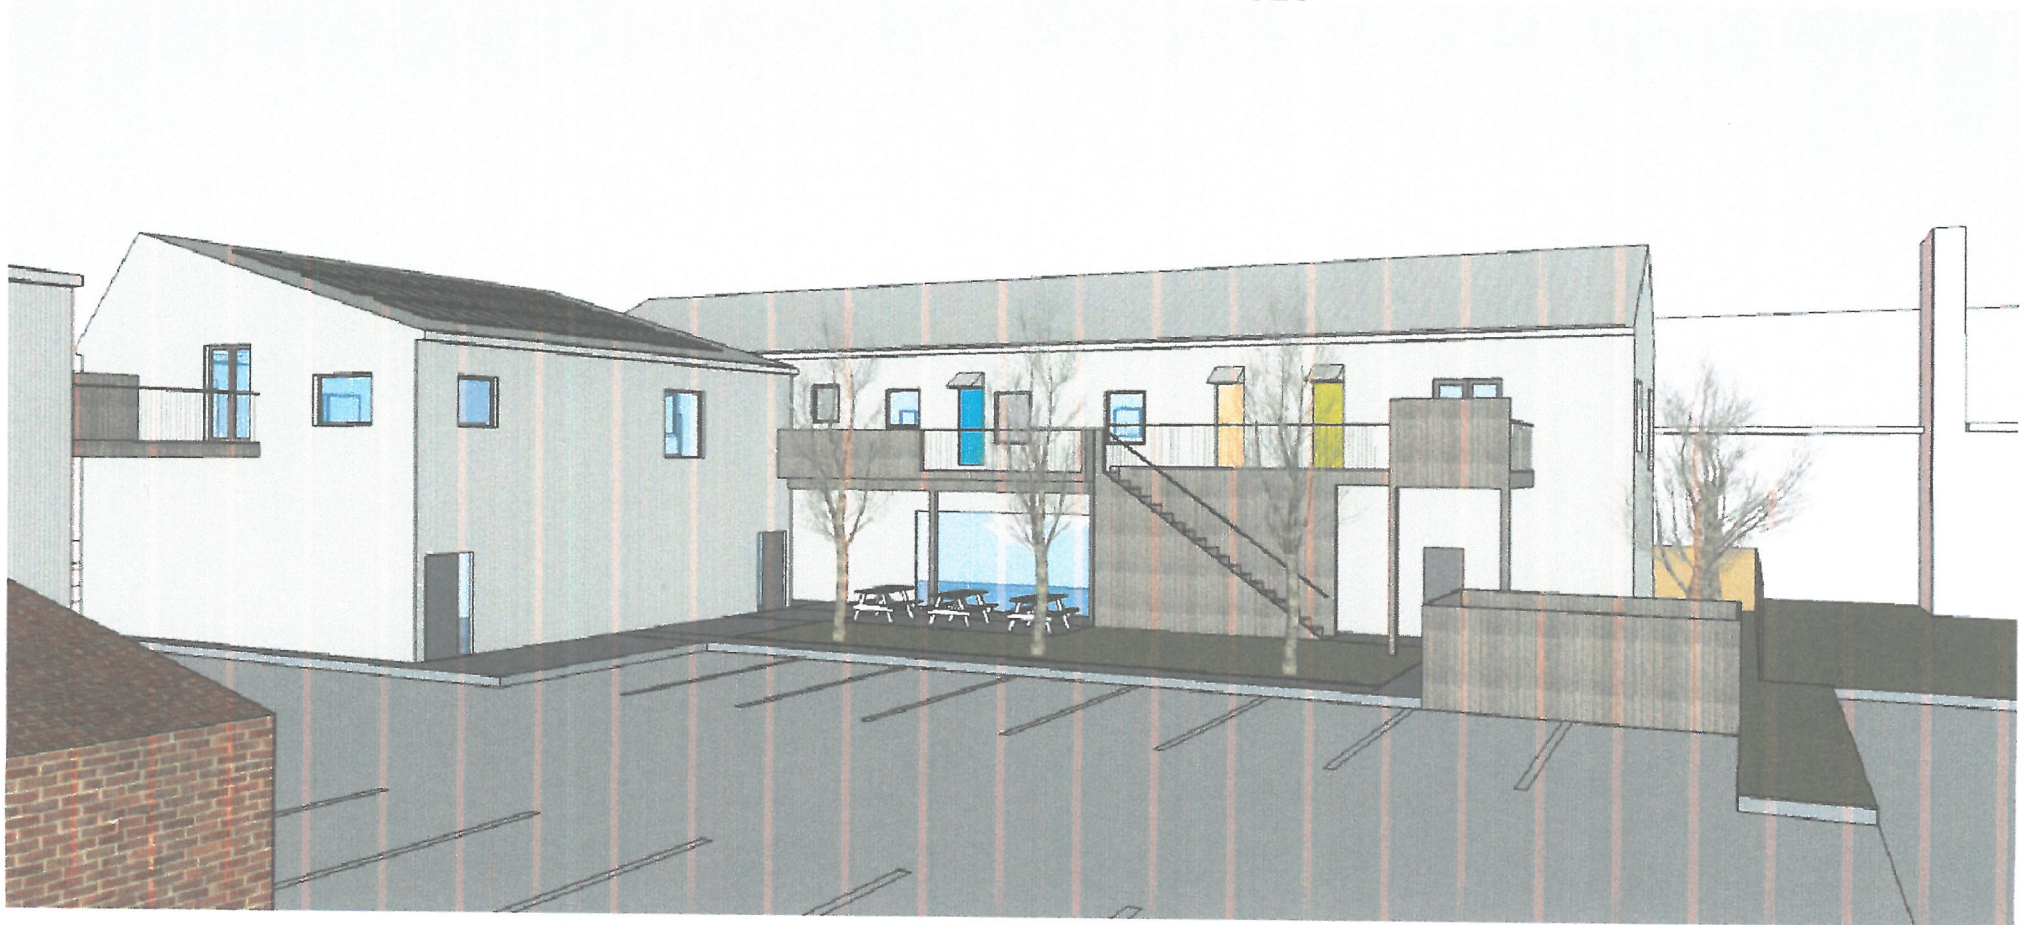

17 DEVPLAN 1118

RECEIVED

OCT 19 2017

PLANNING &  
DESIGN SERVICES

VIEW WEST ALONG PORTLAND AVE

**PORTLAND MIXED-USE**

DEVELOPMENT PLAN APPLICATION

2510-2518 PORTLAND AVE LOUISVILLE KENTUCKY 40212

17 DEVPLAN 1118 OF 4

RECEIVED

OCT 19 2017

PLANNING &  
DESIGN SERVICES

R E A R V I E W O F C O U R T Y A R D

**PORTLAND MIXED-USE**  
DEVELOPMENT PLAN APPLICATION  
2510-2518 PORTLAND AVE LOUISVILLE KENTUCKY 40212