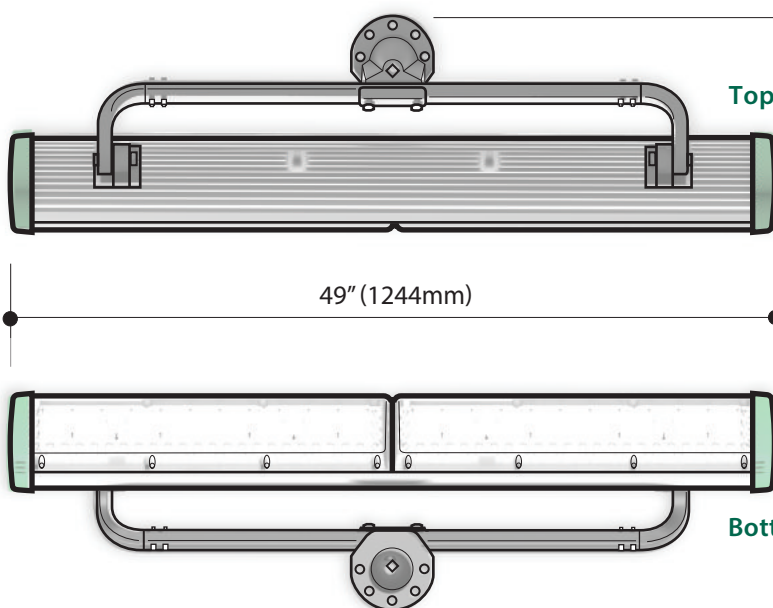

GAMECHANGER 1000