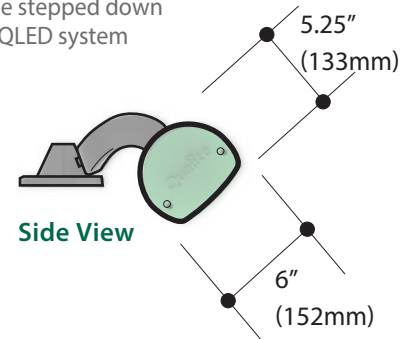

APPLICATIONS

Outdoor sports fields at all levels, general area lighting

RATINGS

IP66, -40°C to 55°C

INPUT POWER

100v - 240v auto sensing
200v - 300v auto sensing
480v with neutral can be split into 277v
480v w/o neutral can be stepped down via transformer within QLED system

Amps are based on single Phase.
3 Phase systems will be balanced per pole.
480 and 347V - Will be stepped down to 277V.

OPTICS

Various symmetrical and asymmetrical rectangular and round patterns with built in glare control utilizing TIR lens technology.