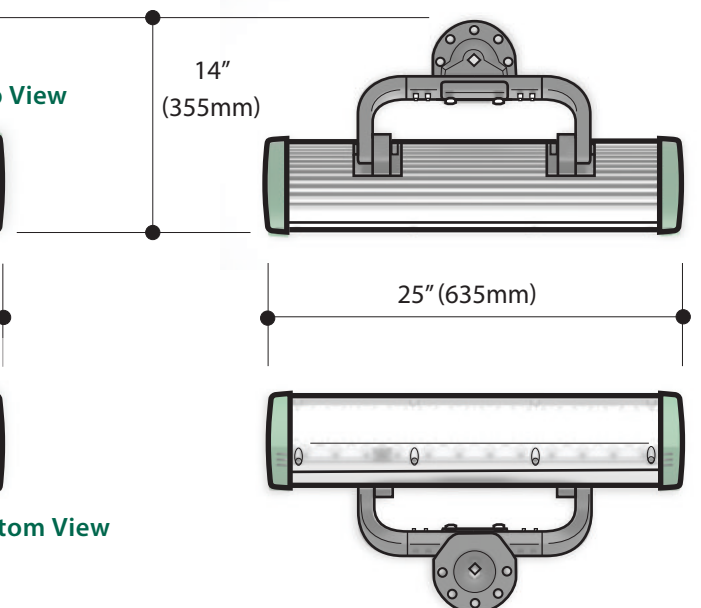

GAMECHANGER 500