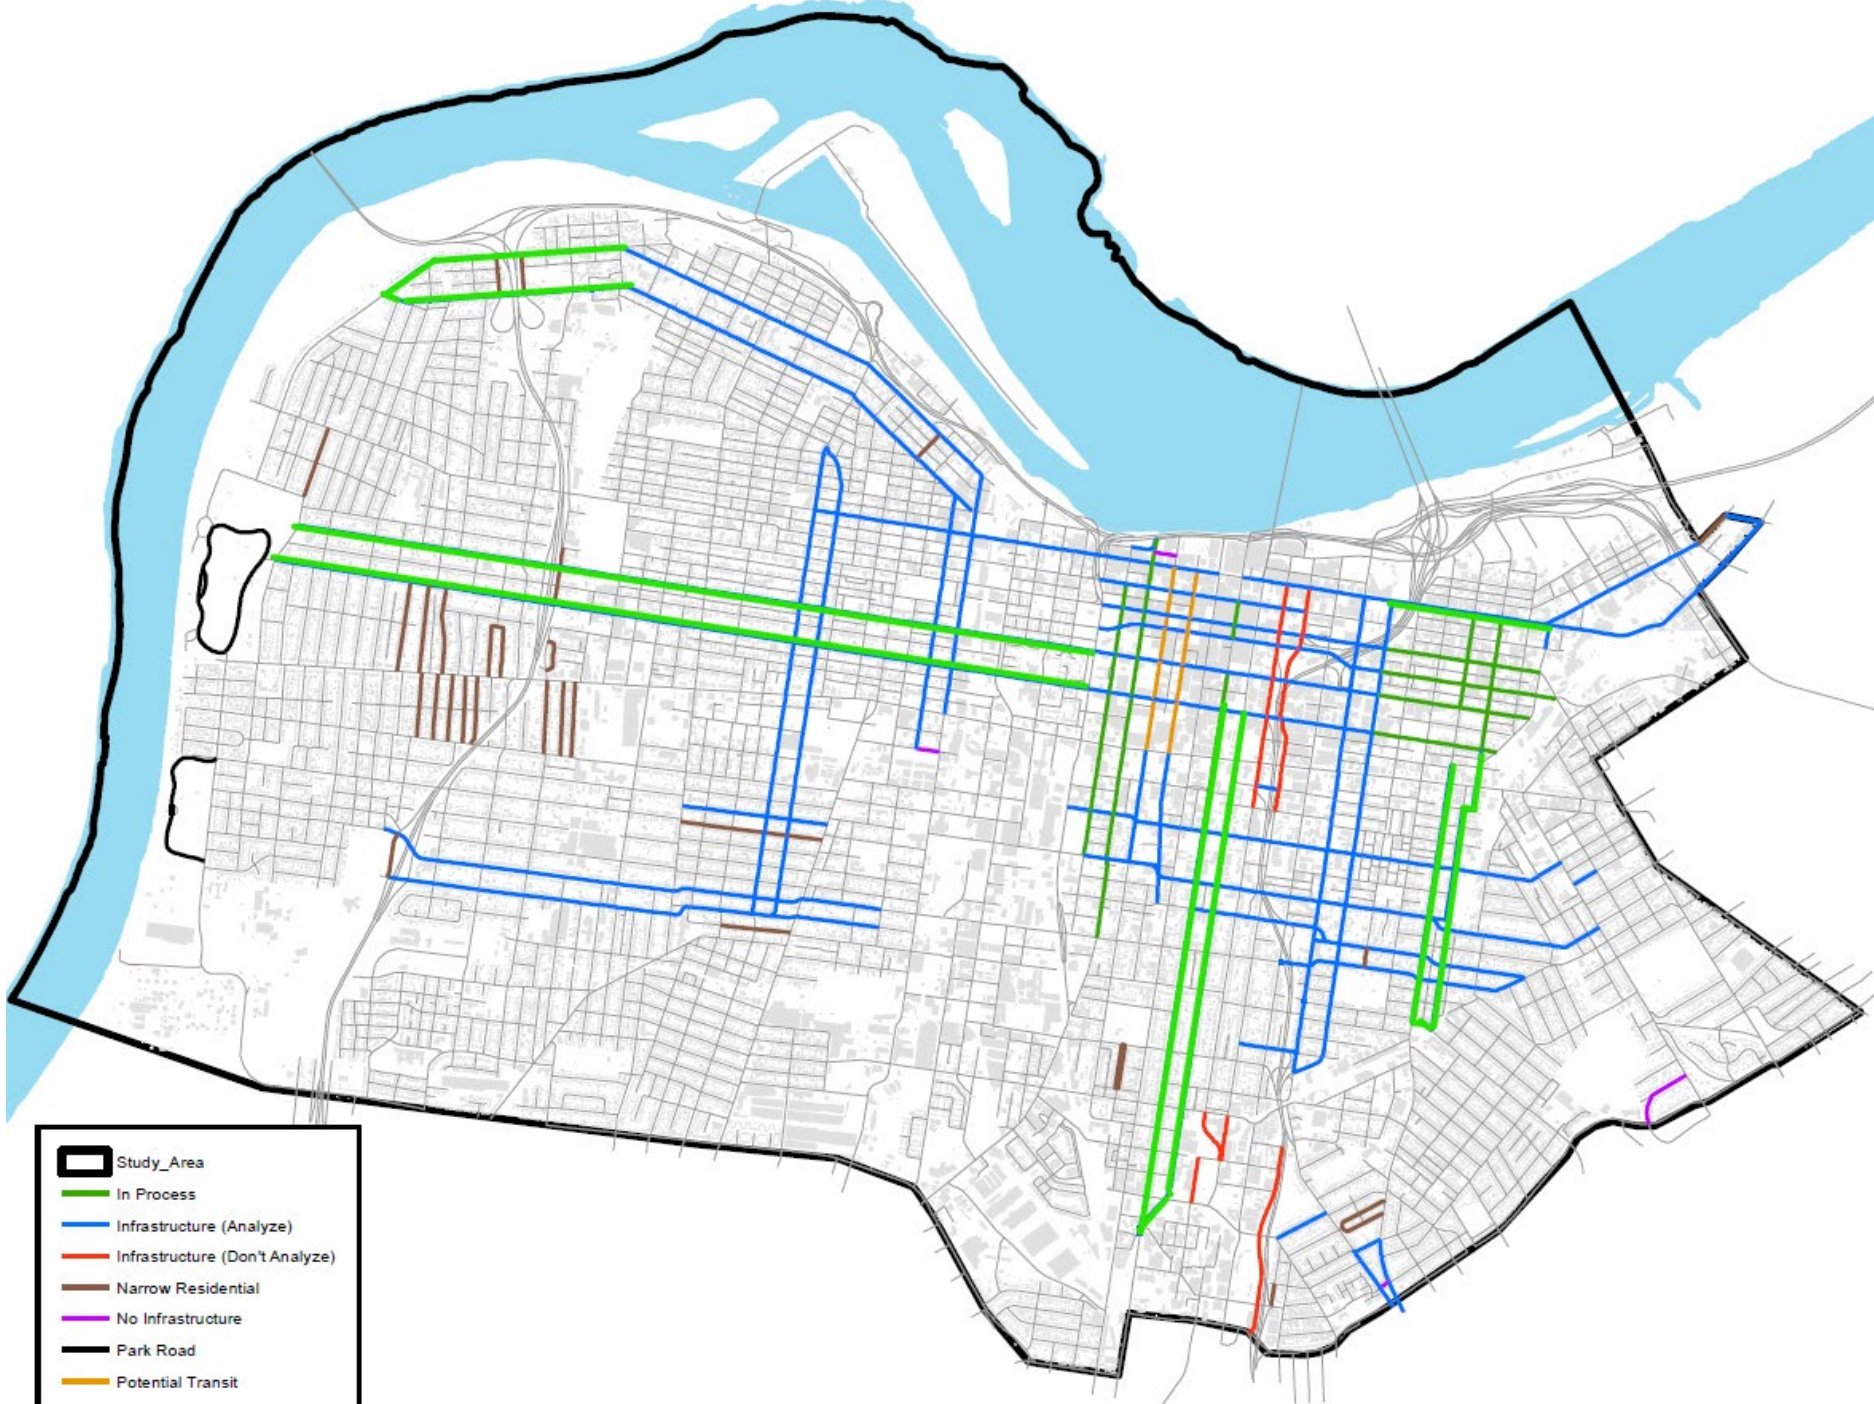

# Northwestern Parkway

*Olmsted believed all people would meet and mingle in parks,  
thus overcoming the barriers of class and wealth.*

-  Study\_Area
-  In Process
-  Infrastructure (Analyze)
-  Infrastructure (Don't Analyze)
-  Narrow Residential
-  No Infrastructure
-  Park Road
-  Potential Transit

# Bid Documents

<b>Route</b>	<b>From</b>	<b>To</b>
8th St	Kentucky St	Market St
7th St	St Catherine St	River Rd
Shelby St	Muhammad Ali Blvd	Main St
Campbell St	Muhammad Ali Blvd	Main St
Chestnut St	Jackson St	Chestnut St. Conn.
Muhammad Ali Blvd	Jackson St	Chestnut St. Conn.
Jefferson St	Floyd St	Baxter Ave
Liberty St	Preston St	Baxter Ave
Chestnut/River Park	Southwestern Pkwy	9 <sup>th</sup> St
Muhammad Ali	Southwestern Pkwy	9 <sup>th</sup> St

# Further Evaluation

<b>Route</b>	<b>From</b>	<b>To</b>
22nd St (US31W)	Dumesnil St	Dr. WJ Hodge
Hodge (US31W)	Dumesnil St	22nd St
6th St	Kentucky St	Broadway St
5th St	St. Catherine St	Broadway St
1st St	Lee Street	Hill St
Brook St	Lee Street	Hill St
Brook St	College St	Jacob St
Preston St (KY61)	Jackson St	Main St
Jackson St (KY61)	Preston St	Main St
Portland Ave	33rd St	15th St
Bank St	33rd St	Rowan St

# Further Evaluation

<b>Route</b>	<b>From</b>	<b>To</b>
Main St (US31)	22nd St	9th St
Story Ave (US42)	Main St	Frankfort Ave
Mellwood (US42)	Main St	Brownsboro Rd
Brownsboro (US42)	Story Ave	Mellwood Ave
St Catherine St	3rd St	Shelby St
Mary St	Shelby St	Oak St
Oak St	Floyd St	Mary St
Oak St	22nd St	16th St
Dumesnil St	22nd St	16th St
Brandeis Ave	Bradley Ave	Preston St