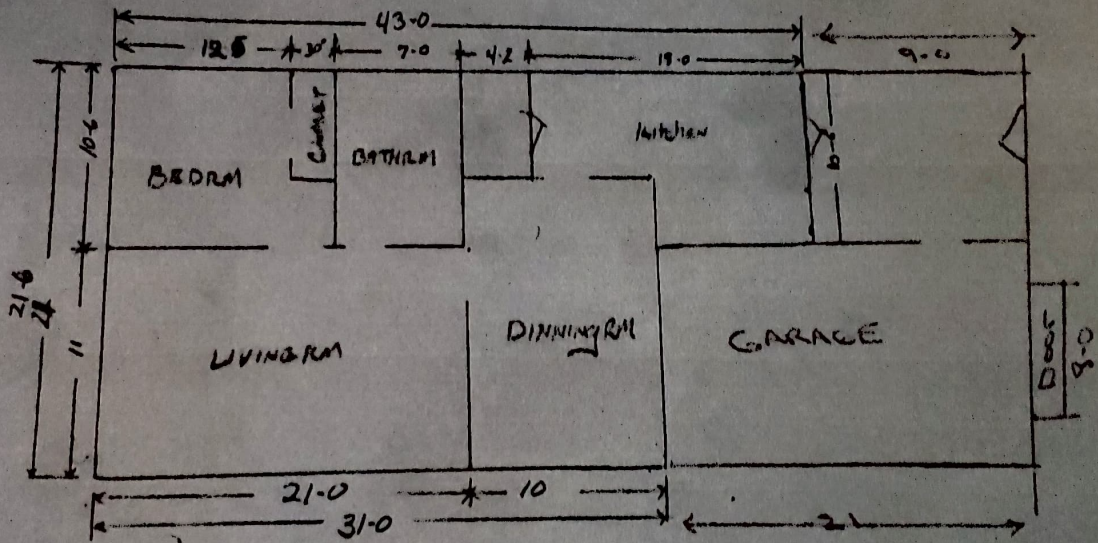

9101 Watter Ave, Louisville 40229

BEDROOM	10-6 x 12-5	132 sq ft	Total Area: 798.5 sq ft
CLOSET	6 x 2-6	15 sq ft	
Bathroom	10-6 x 7	73-6 sq ft	
Kitchen	18 x 10-6	166-8 sq ft	
LIVING ROOM	21 x 11	231 sq ft	
DINING ROOM	15-6 x 10	155 sq ft	
Laundry	6 x 4-2	25-2 sq ft	