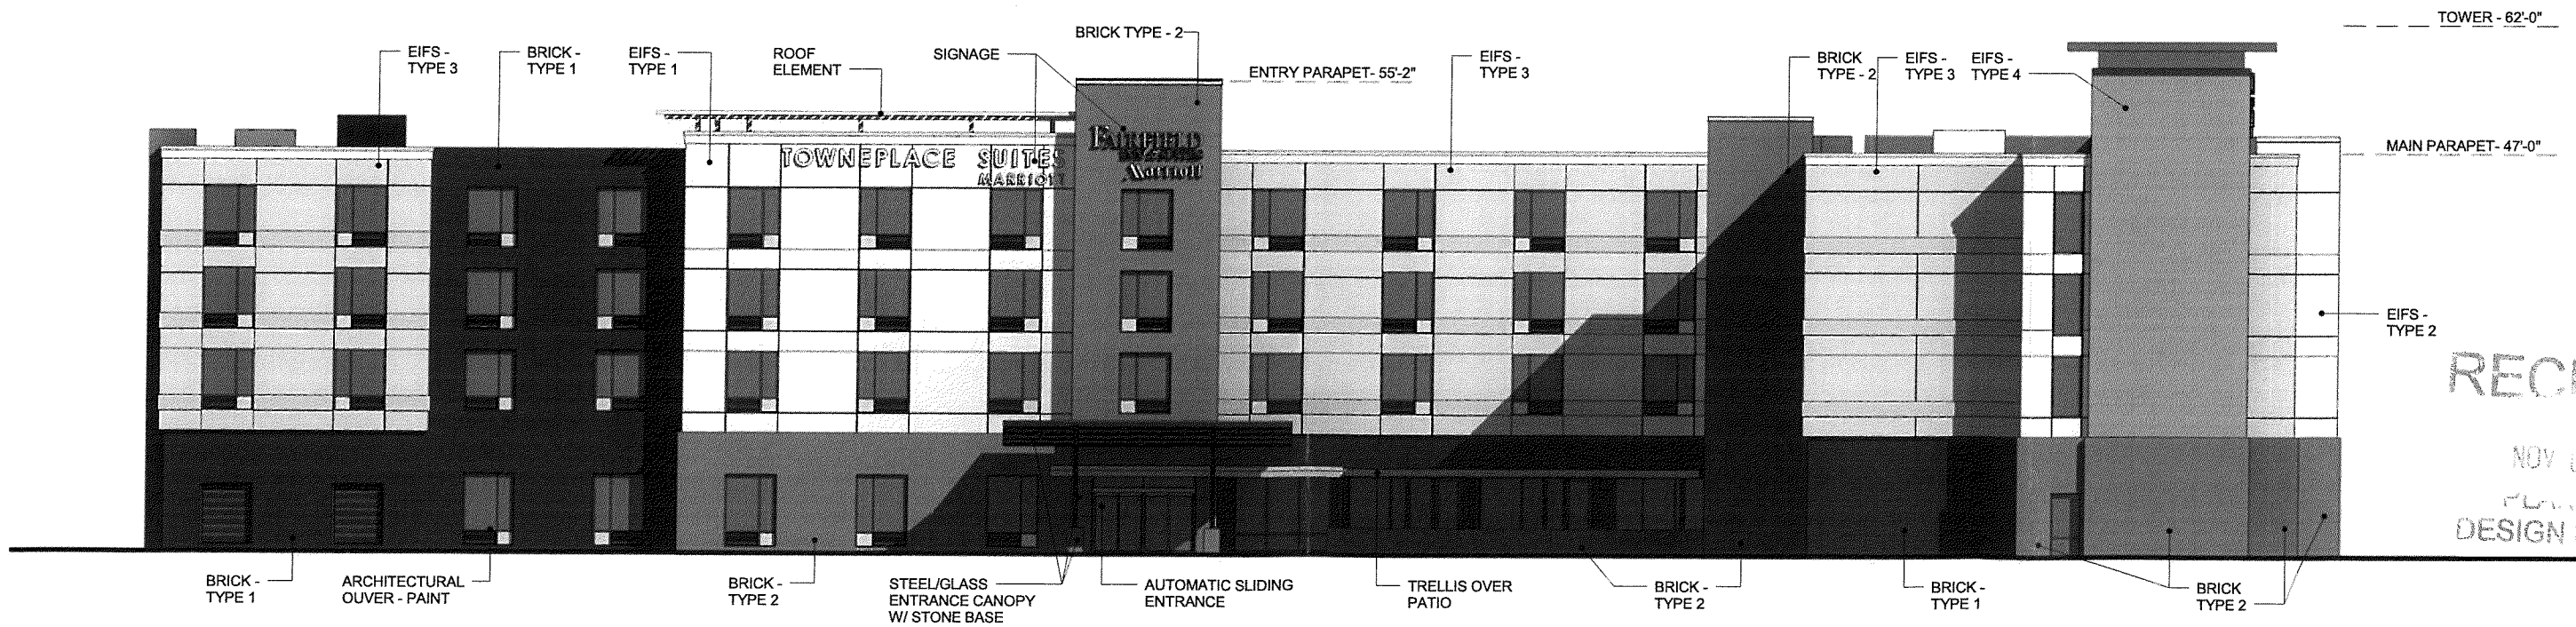

05 OCTOBER 2016

P F V S
ARCHITECTURE
PLANNING
INTERIORS
© DESIGN COPYRIGHT 2016

TOWNE PLACE SUITES/FAIRFIELD INN & SUITES

SPRINGHURST, KENTUCKY

RECEIVED

NOV 07 2016

WHITE LODGING

16 DEVPLAN 1209

WEST ELEVATION

SOUTH ELEVATION

SOUTH/WEST ELEVATION

EAST ELEVATION

NORTH ELEVATION

NORTH/EAST ELEVATION

RECEIVED
 NOV 07 2015
 PLANNING & DESIGN SERVICES
 REI REAL ESTATE SERVICES
 POE Companies
 WHITE LODGING