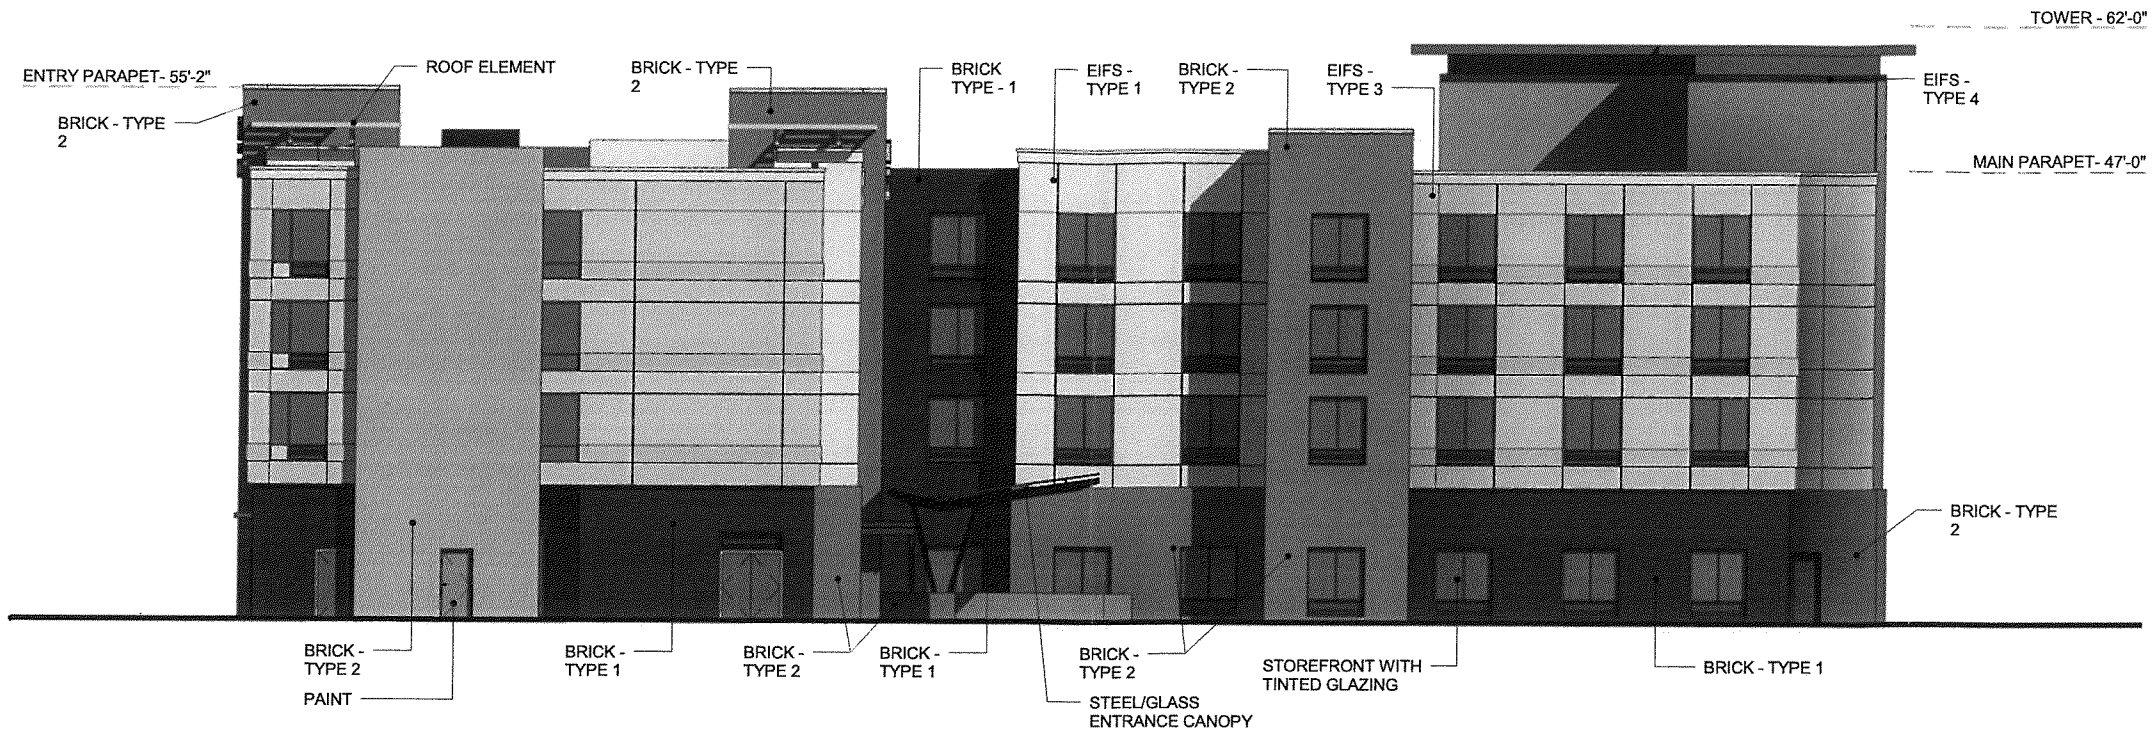

05 OCTOBER 2016

P F V S
ARCHITECTURE
PLANNING
INTERIORS
© DESIGN COPYRIGHT 2016

TOWNE PLACE SUITES/FAIRFIELD INN & SUITES

SPRINGHURST, KENTUCKY

RECEIVED

NOV 07 2016

WHITE LODGING

16 DEVPLAN 1209

WEST ELEVATION

SOUTH ELEVATION

SOUTH/WEST ELEVATION

EAST ELEVATION

NORTH ELEVATION

NORTH/EAST ELEVATION

RECEIVED
 NOV 07 2015
 PLANNING & DESIGN SERVICES
 REI REAL ESTATE SERVICES
 POE Companies
 WHITE LODGING