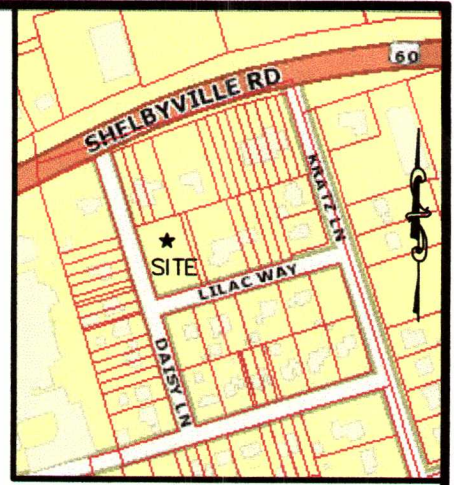

NOTE: This is not a survey. This is a proposed location only, no corners have been found / set or checked.

Location Map - No Scale

Plot Plan - 11903 Lilac Way
Jule Cliff Subdivision P.B. 8, Pg. 32
D.B. 10692, Pg. 16
Parcel ID 03210040034 R5 Neighborhood
Lee Pennington
11905 Lilac Way, Middletown, KY 40243
This is not a boundary survey, and is not intended for land transfer

CARDINAL SURVEYING
9009 PRESTON HWY.
LOUISVILLE, KY 40219
Phone (502) 966-3446
www.cardinalsurveyingservices.com

DRAWN BY: SMS
SCALE: 1" = 30'
DATE: 11/05/2016
REV: 01/04/2017
FIELD SURVEY
DATE: 11/04/2016
BY: RSM