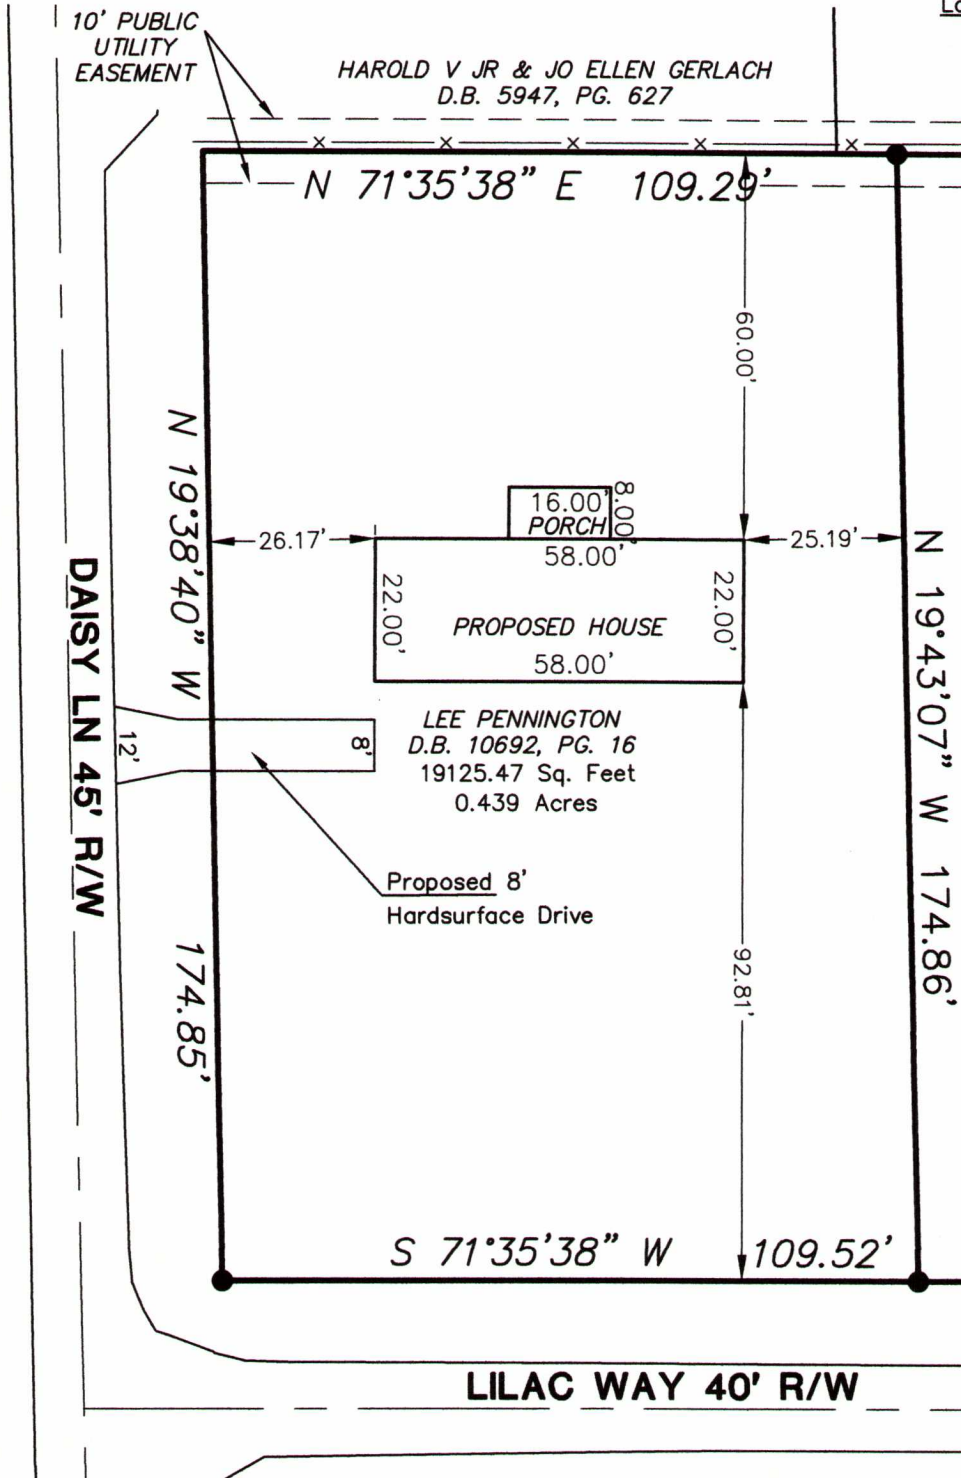

NOTE: This is not a survey. This is a proposed location only, no corners have been found / set or checked.

Location Map - No Scale

Plot Plan - 11903 Lilac Way
Jule Cliff Subdivision P.B. 8, Pg. 32
D.B. 10692, Pg. 16
Parcel ID 03210040034 R5 Neighborhood
Lee Pennington
11905 Lilac Way, Middletown, KY 40243
This is not a boundary survey, and is not intended for land transfer

CARDINAL SURVEYING
9009 PRESTON HWY.
LOUISVILLE, KY 40219
Phone (502) 966-3446
www.cardinalsurveyingservices.com

DRAWN BY: SMS
SCALE: 1" = 30'
DATE: 11/05/2016
REV: 01/04/2017
FIELD SURVEY
DATE: 11/04/2016
BY: RSM

16 VARIANCE 1101