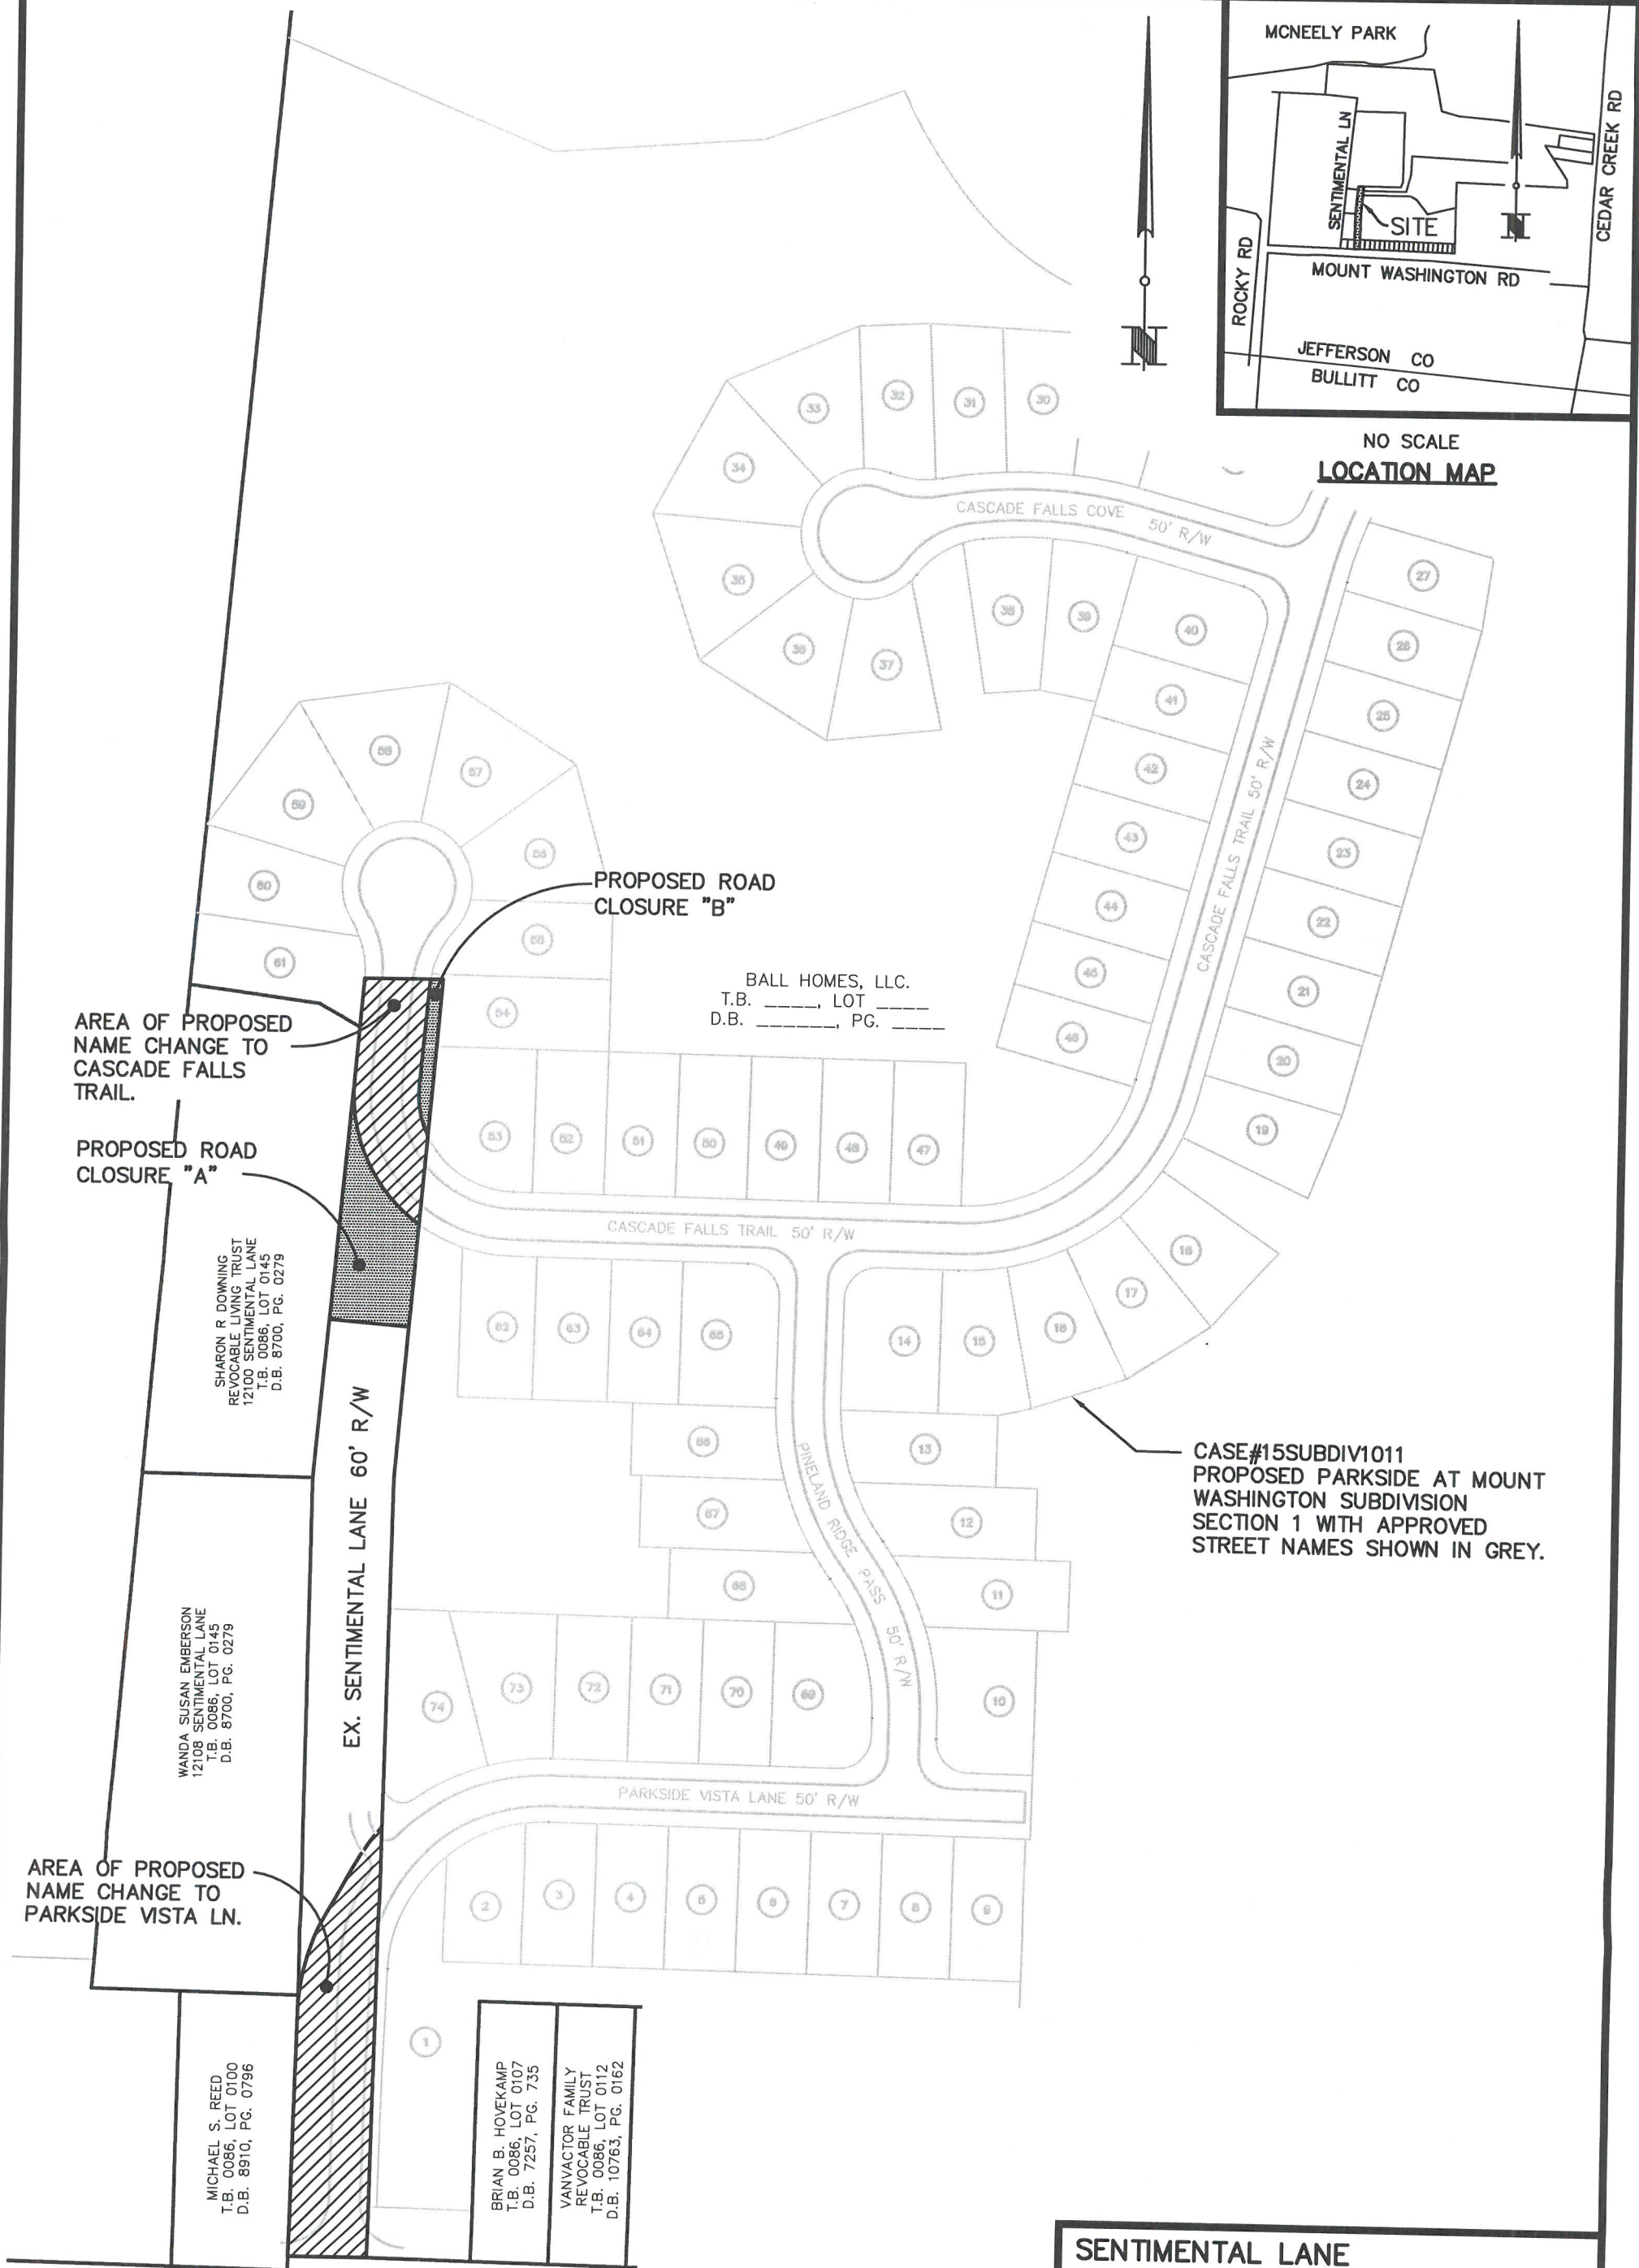

NO SCALE
LOCATION MAP

MINDEL SCOTT
ENGINEERING ► SURVEYING ►
PLANNING ► LANDSCAPE ARCHITECTURE
5151 Jefferson Blvd. Louisville, KY 40219
502-485-1508 ► MindelScott.com

**SENTIMENTAL LANE
STREET NAME CHANGE EXHIBIT
CASE #18STREETS1018**

DEVELOPER:
BALL HOMES LLC
3609 WALDEN DRIVE
LEXINGTON, KY. 40517
TAX BLOCK 0086 LOT 106, 199-201 & 204
DB 9964 PG 531, DB 10262 PG 924 & DB
10388 PG 856

REVISION: 01/18/2019
DATE: 09/24/2018

SCALE: 1"=120'