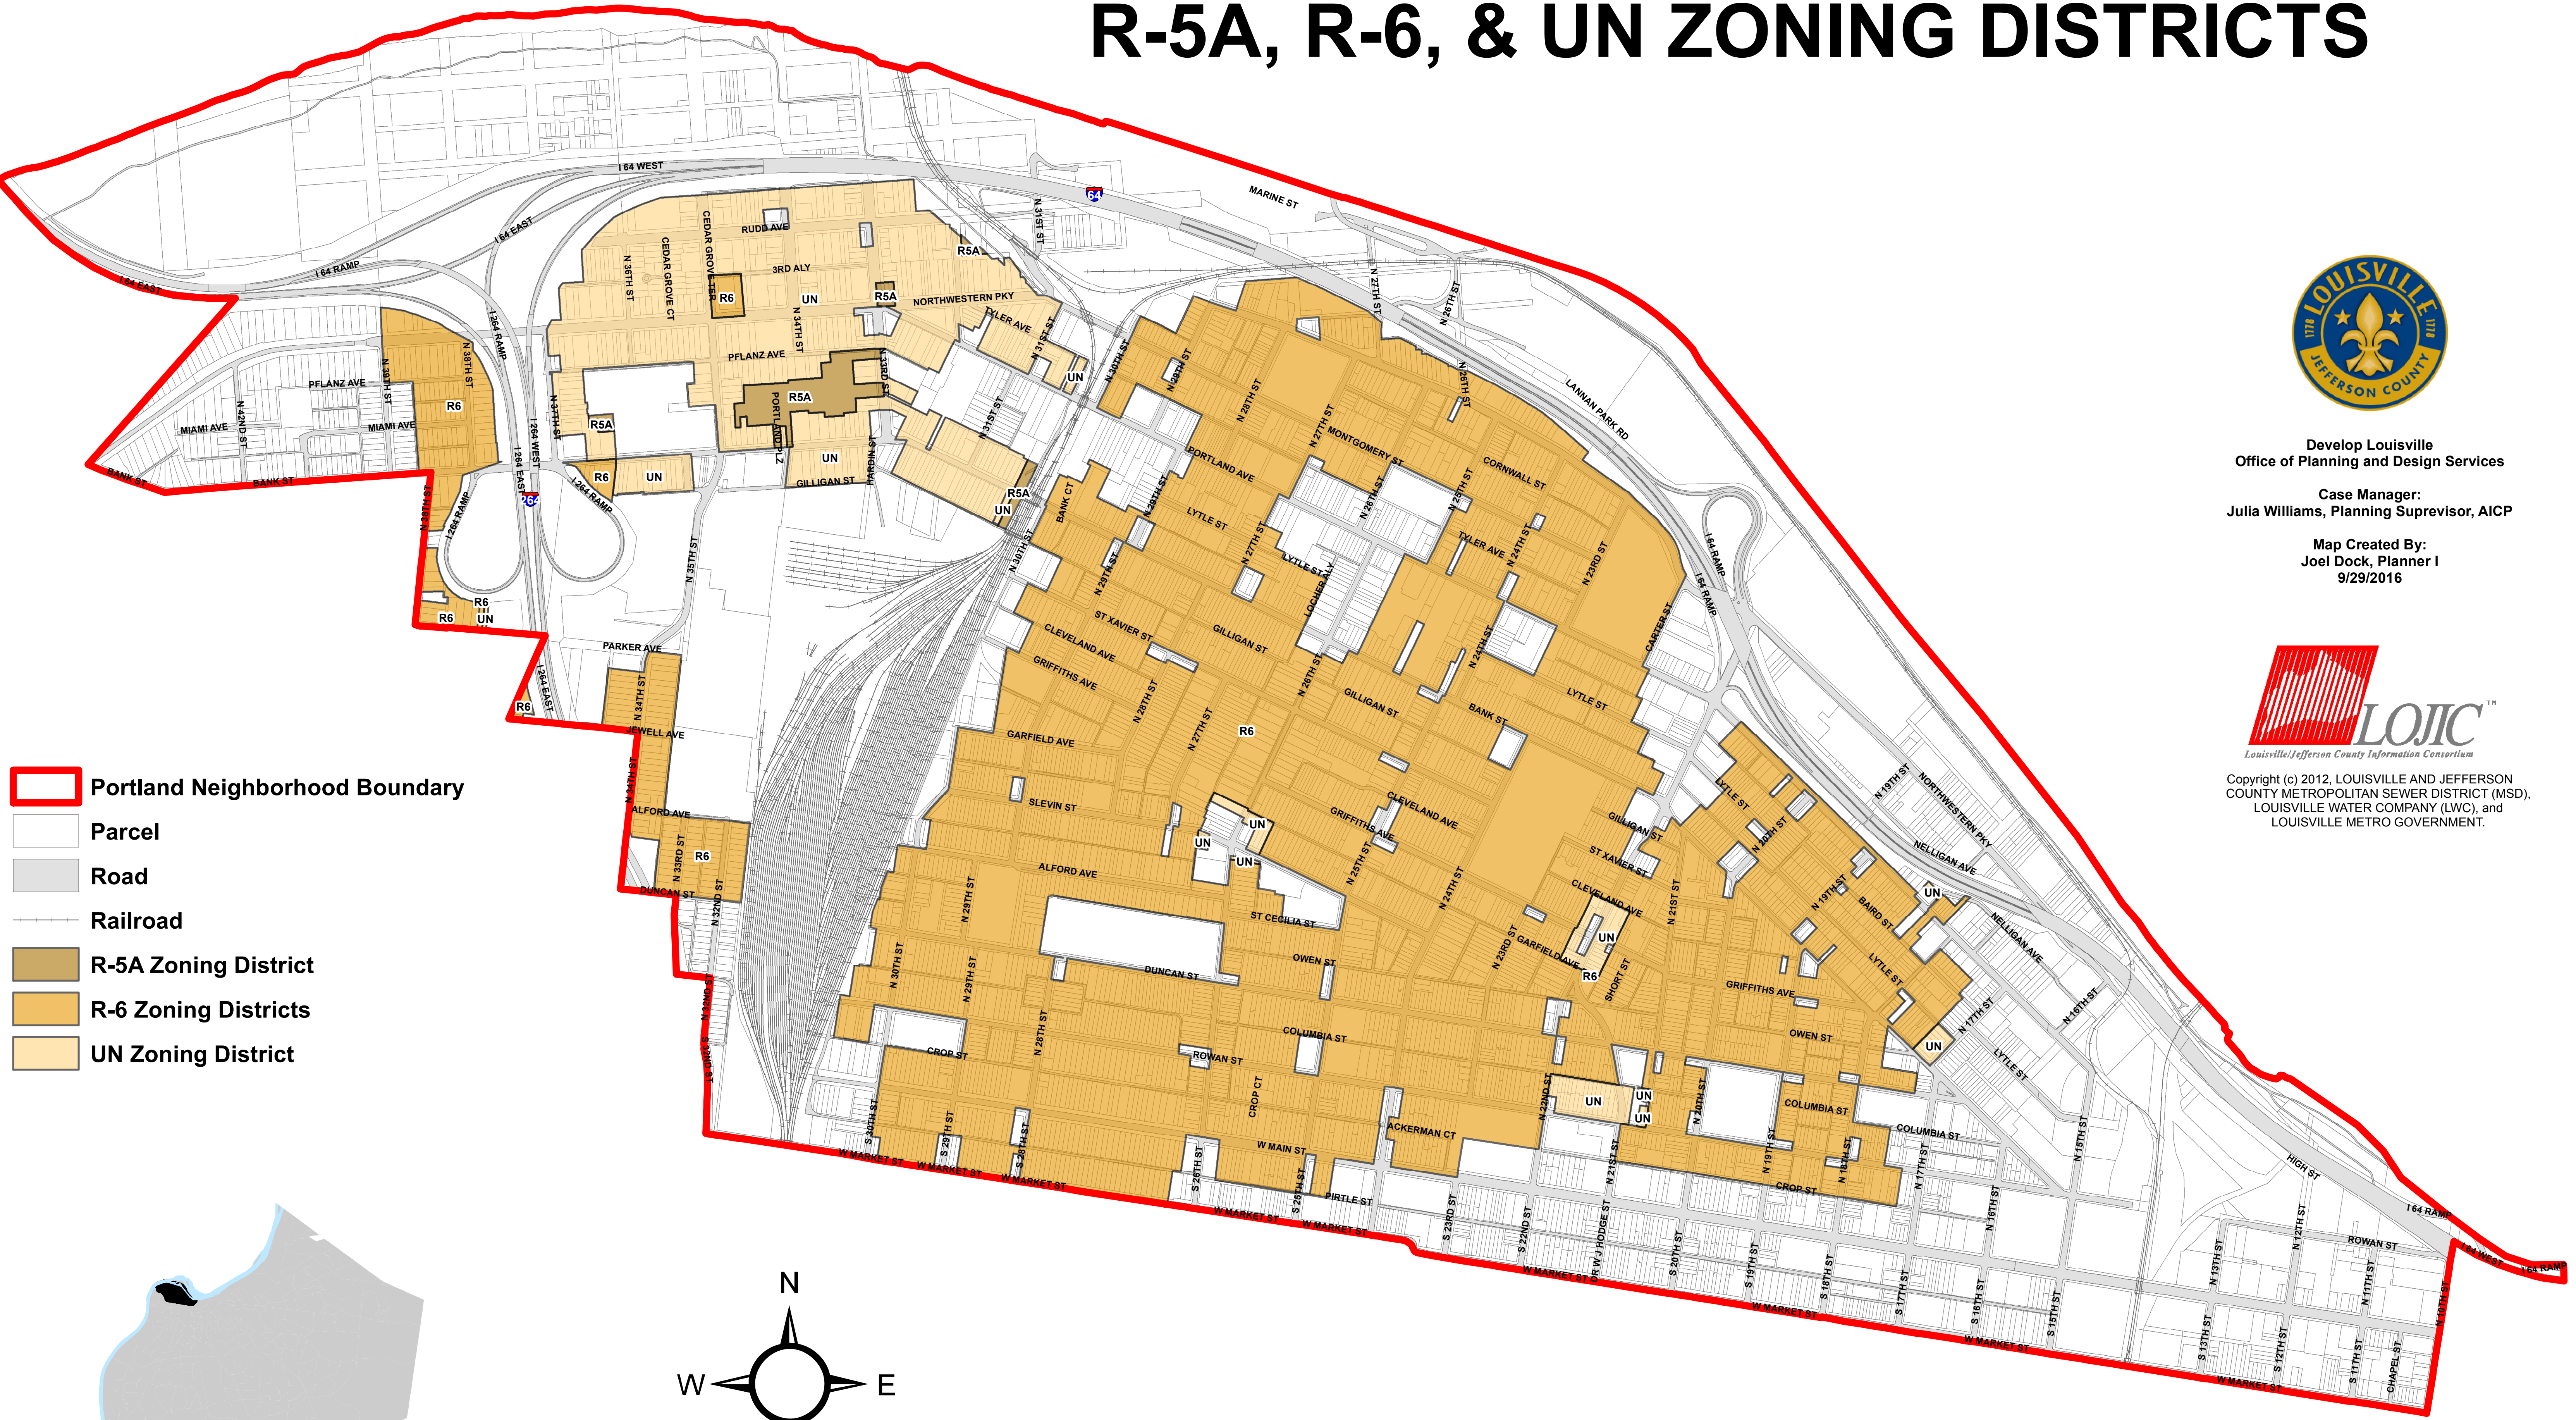

PORTLAND AREAWIDE R-5A, R-6, & UN ZONING DISTRICTS

Develop Louisville
Office of Planning and Design Services

Case Manager:
Julia Williams, Planning Supervisor, AICP

Map Created By:
Joel Dock, Planner I
9/29/2016

Copyright (c) 2012, LOUISVILLE AND JEFFERSON COUNTY METROPOLITAN SEWER DISTRICT (MSD), LOUISVILLE WATER COMPANY (LWC), and LOUISVILLE METRO GOVERNMENT.

- Portland Neighborhood Boundary
- Parcel
- Road
- Railroad
- R-5A Zoning District
- R-6 Zoning Districts
- UN Zoning District

Location of Portland Neighborhood, Louisville, KY