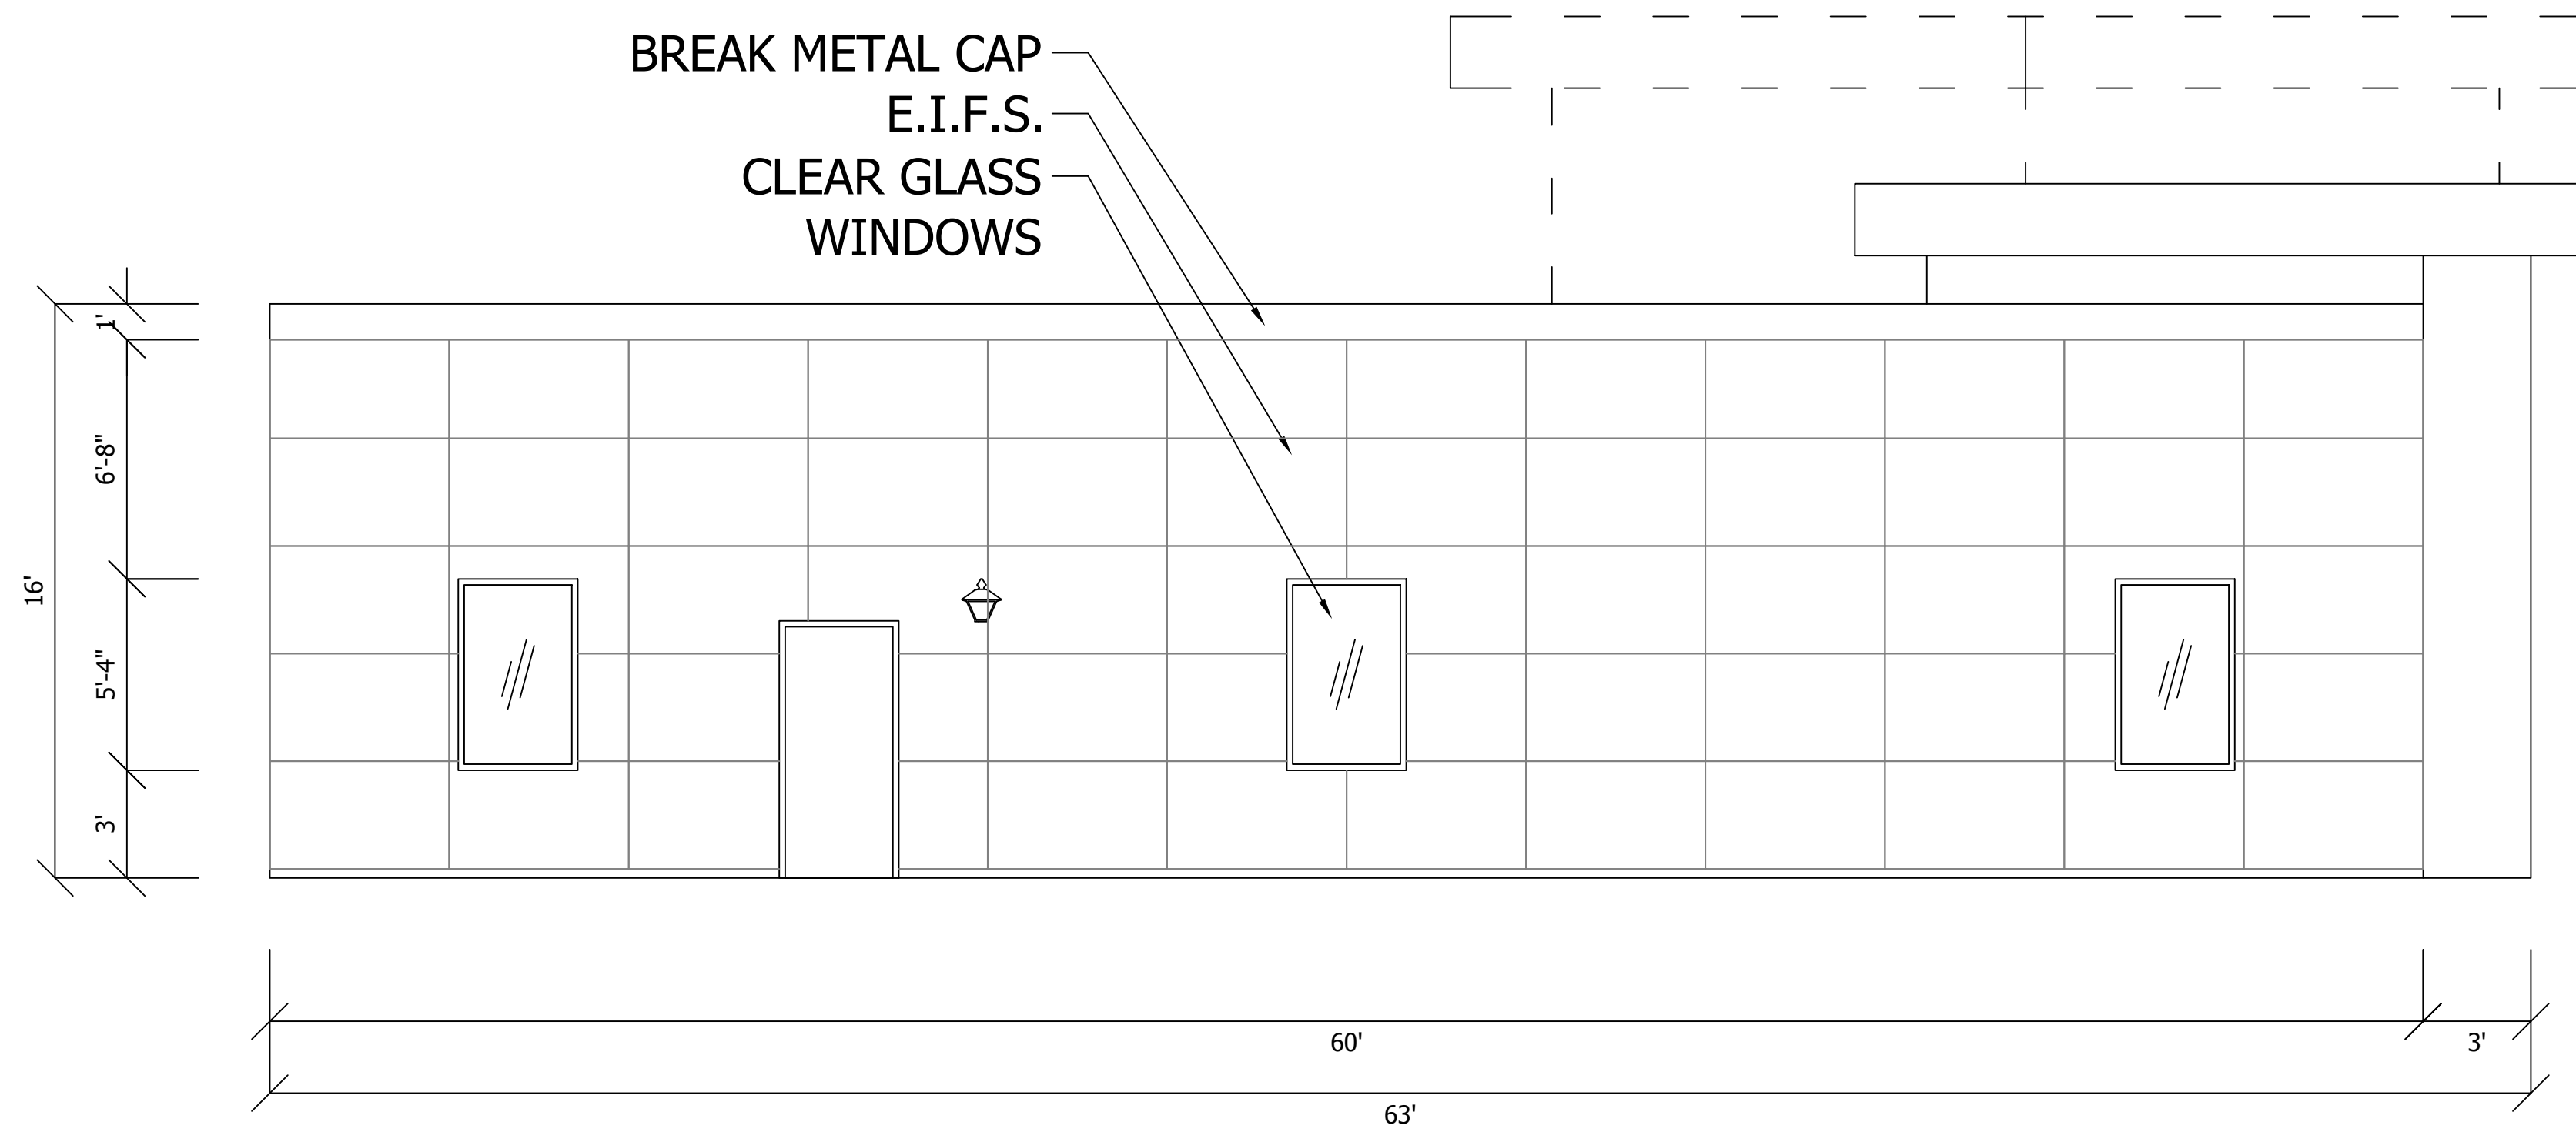

Biven Elevation

Lemley Elevation

Engineer:				
Architect:				
Project:				
Drawings Provided By:	 <p><b>AMSTAR</b> A REPUTATION BUILT ON CONSISTENT RESULTS 502-561-7860</p>			
NO.	DATE	REVISION		
DATE:				
SCALE:				
SHEET:				