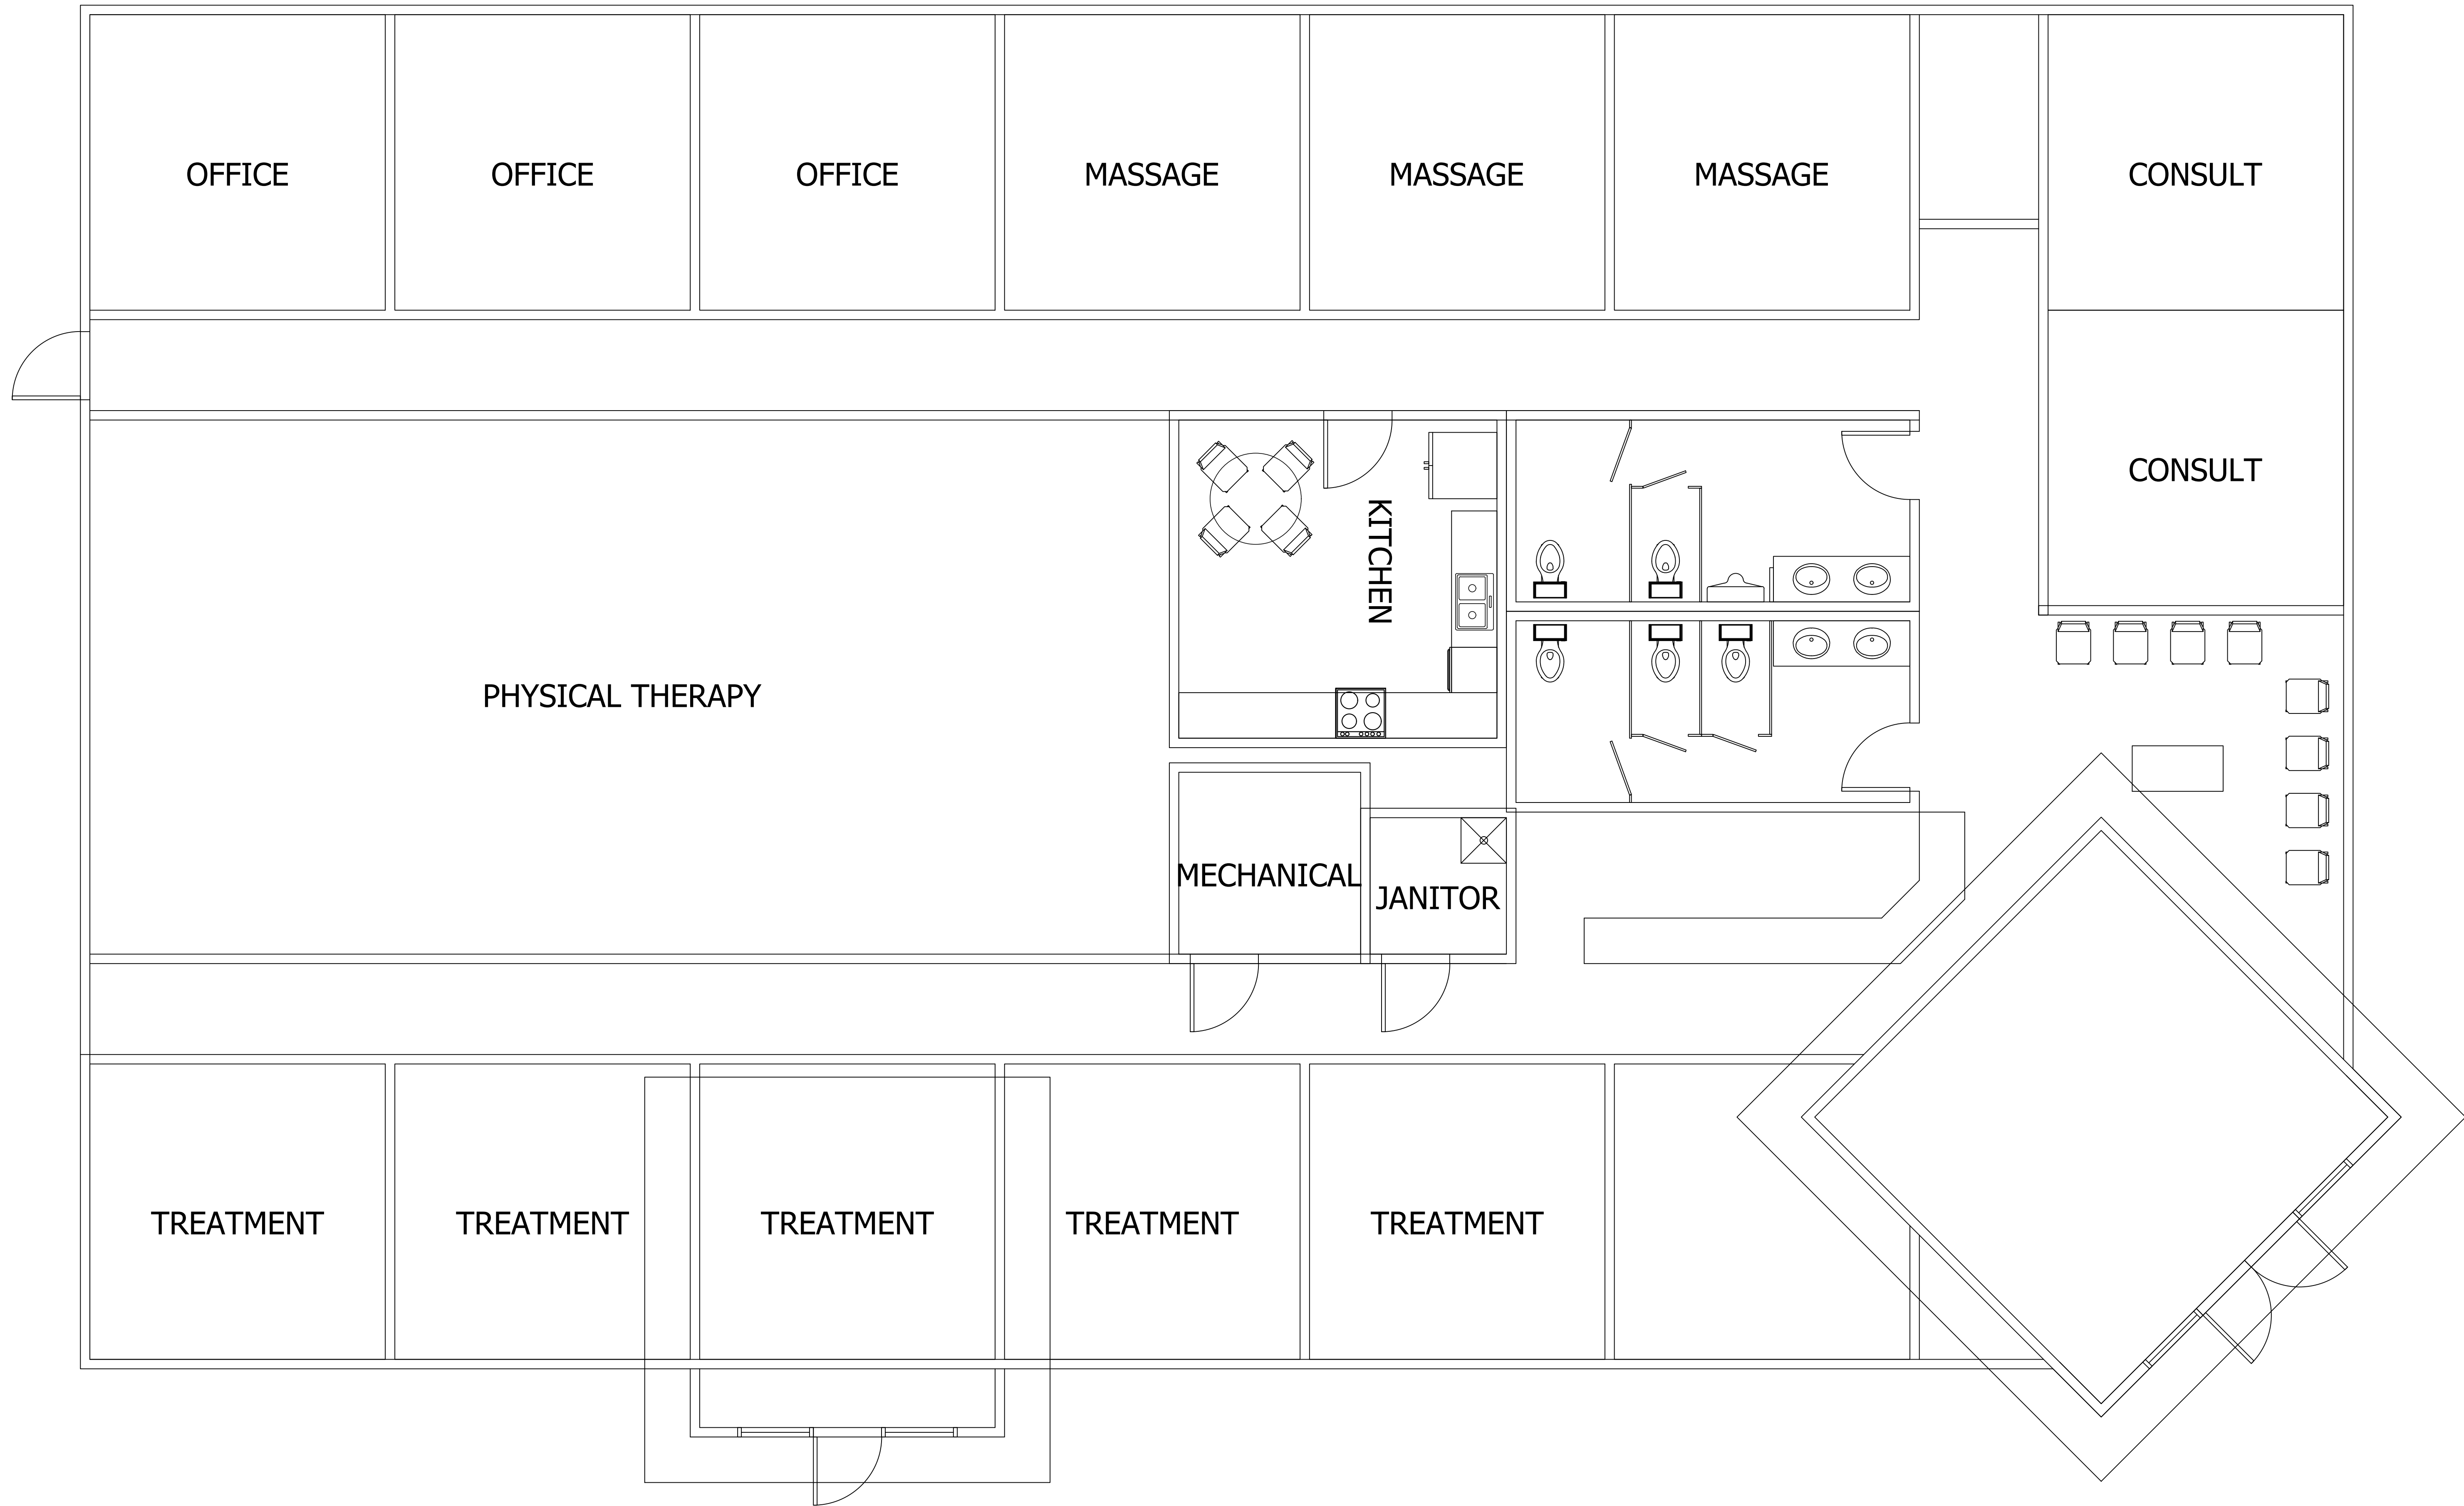

Biven Elevation

Lemley Elevation

Engineer:				
Architect:				
Project:				
Drawings Provided By:	 <p><b>AMSTAR</b> A REPUTATION BUILT ON CONSISTENT RESULTS 502-561-7860</p>			
NO.	DATE	REVISION		
DATE:				
SCALE:				
SHEET:				

Engineer:

Architect:

Project:

Drawings Provided By:

NO. DATE  
REVISION

DATE:

SCALE:

SHEET: