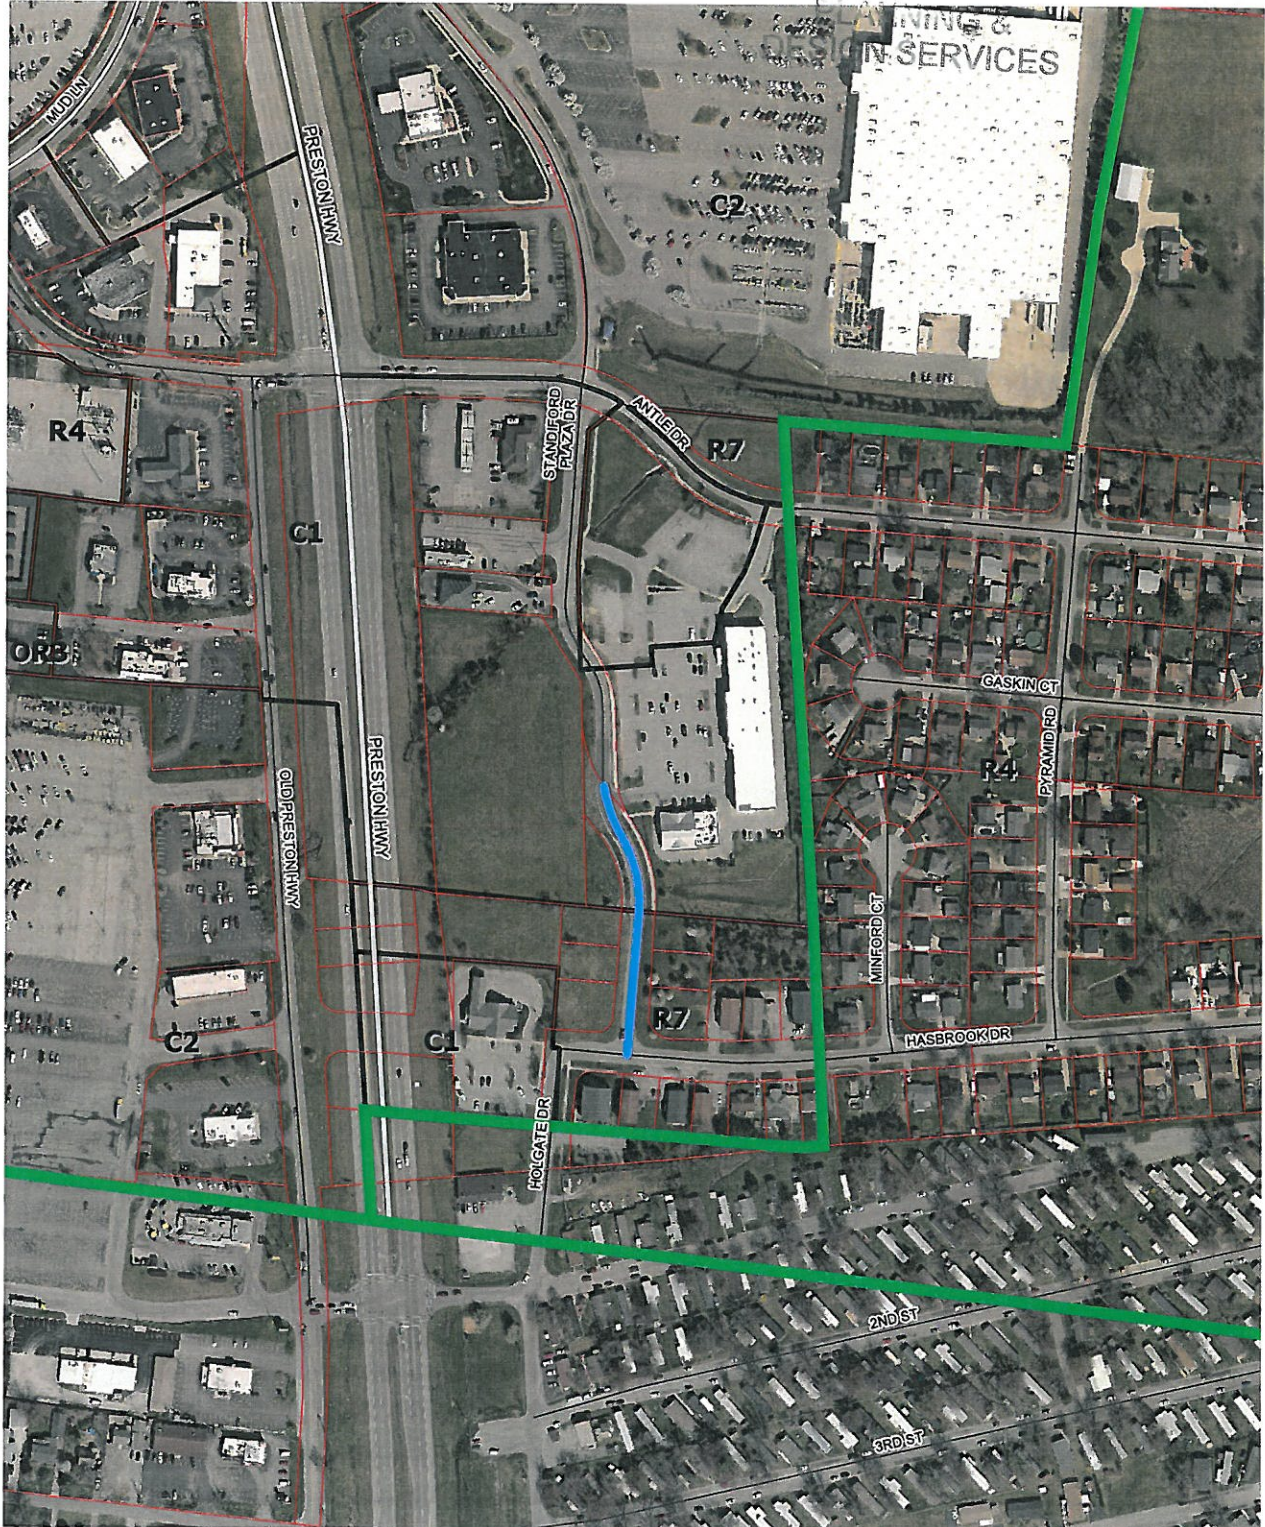

Crandon Road Adjoining Properties

DEC 21 2018
 PLANNING &
 DESIGN SERVICES

Map Created: 12/20/2018

Copyright (c) 2018, LOUISVILLE AND JEFFERSON COUNTY METROPOLITAN SEWER DISTRICT (MSD), LOUISVILLE WATER COMPANY (LWC), LOUISVILLE METRO GOVERNMENT and JEFFERSON COUNTY PROPERTY VALUATION ADMINISTRATOR (PVA). All Rights Reserved.

108 STREETS/031

RECEIVED

DEC 21 2018

Crandon Road
feet

290

Map Created: 12/10/2018

Copyright (c) 2018, LOUISVILLE AND JEFFERSON COUNTY METROPOLITAN SEWER DISTRICT (MSD), LOUISVILLE WATER COMPANY (LWC), LOUISVILLE METRO GOVERNMENT and JEFFERSON COUNTY PROPERTY VALUATION ADMINISTRATOR (PVA). All Rights Reserved.

18STREETS1031