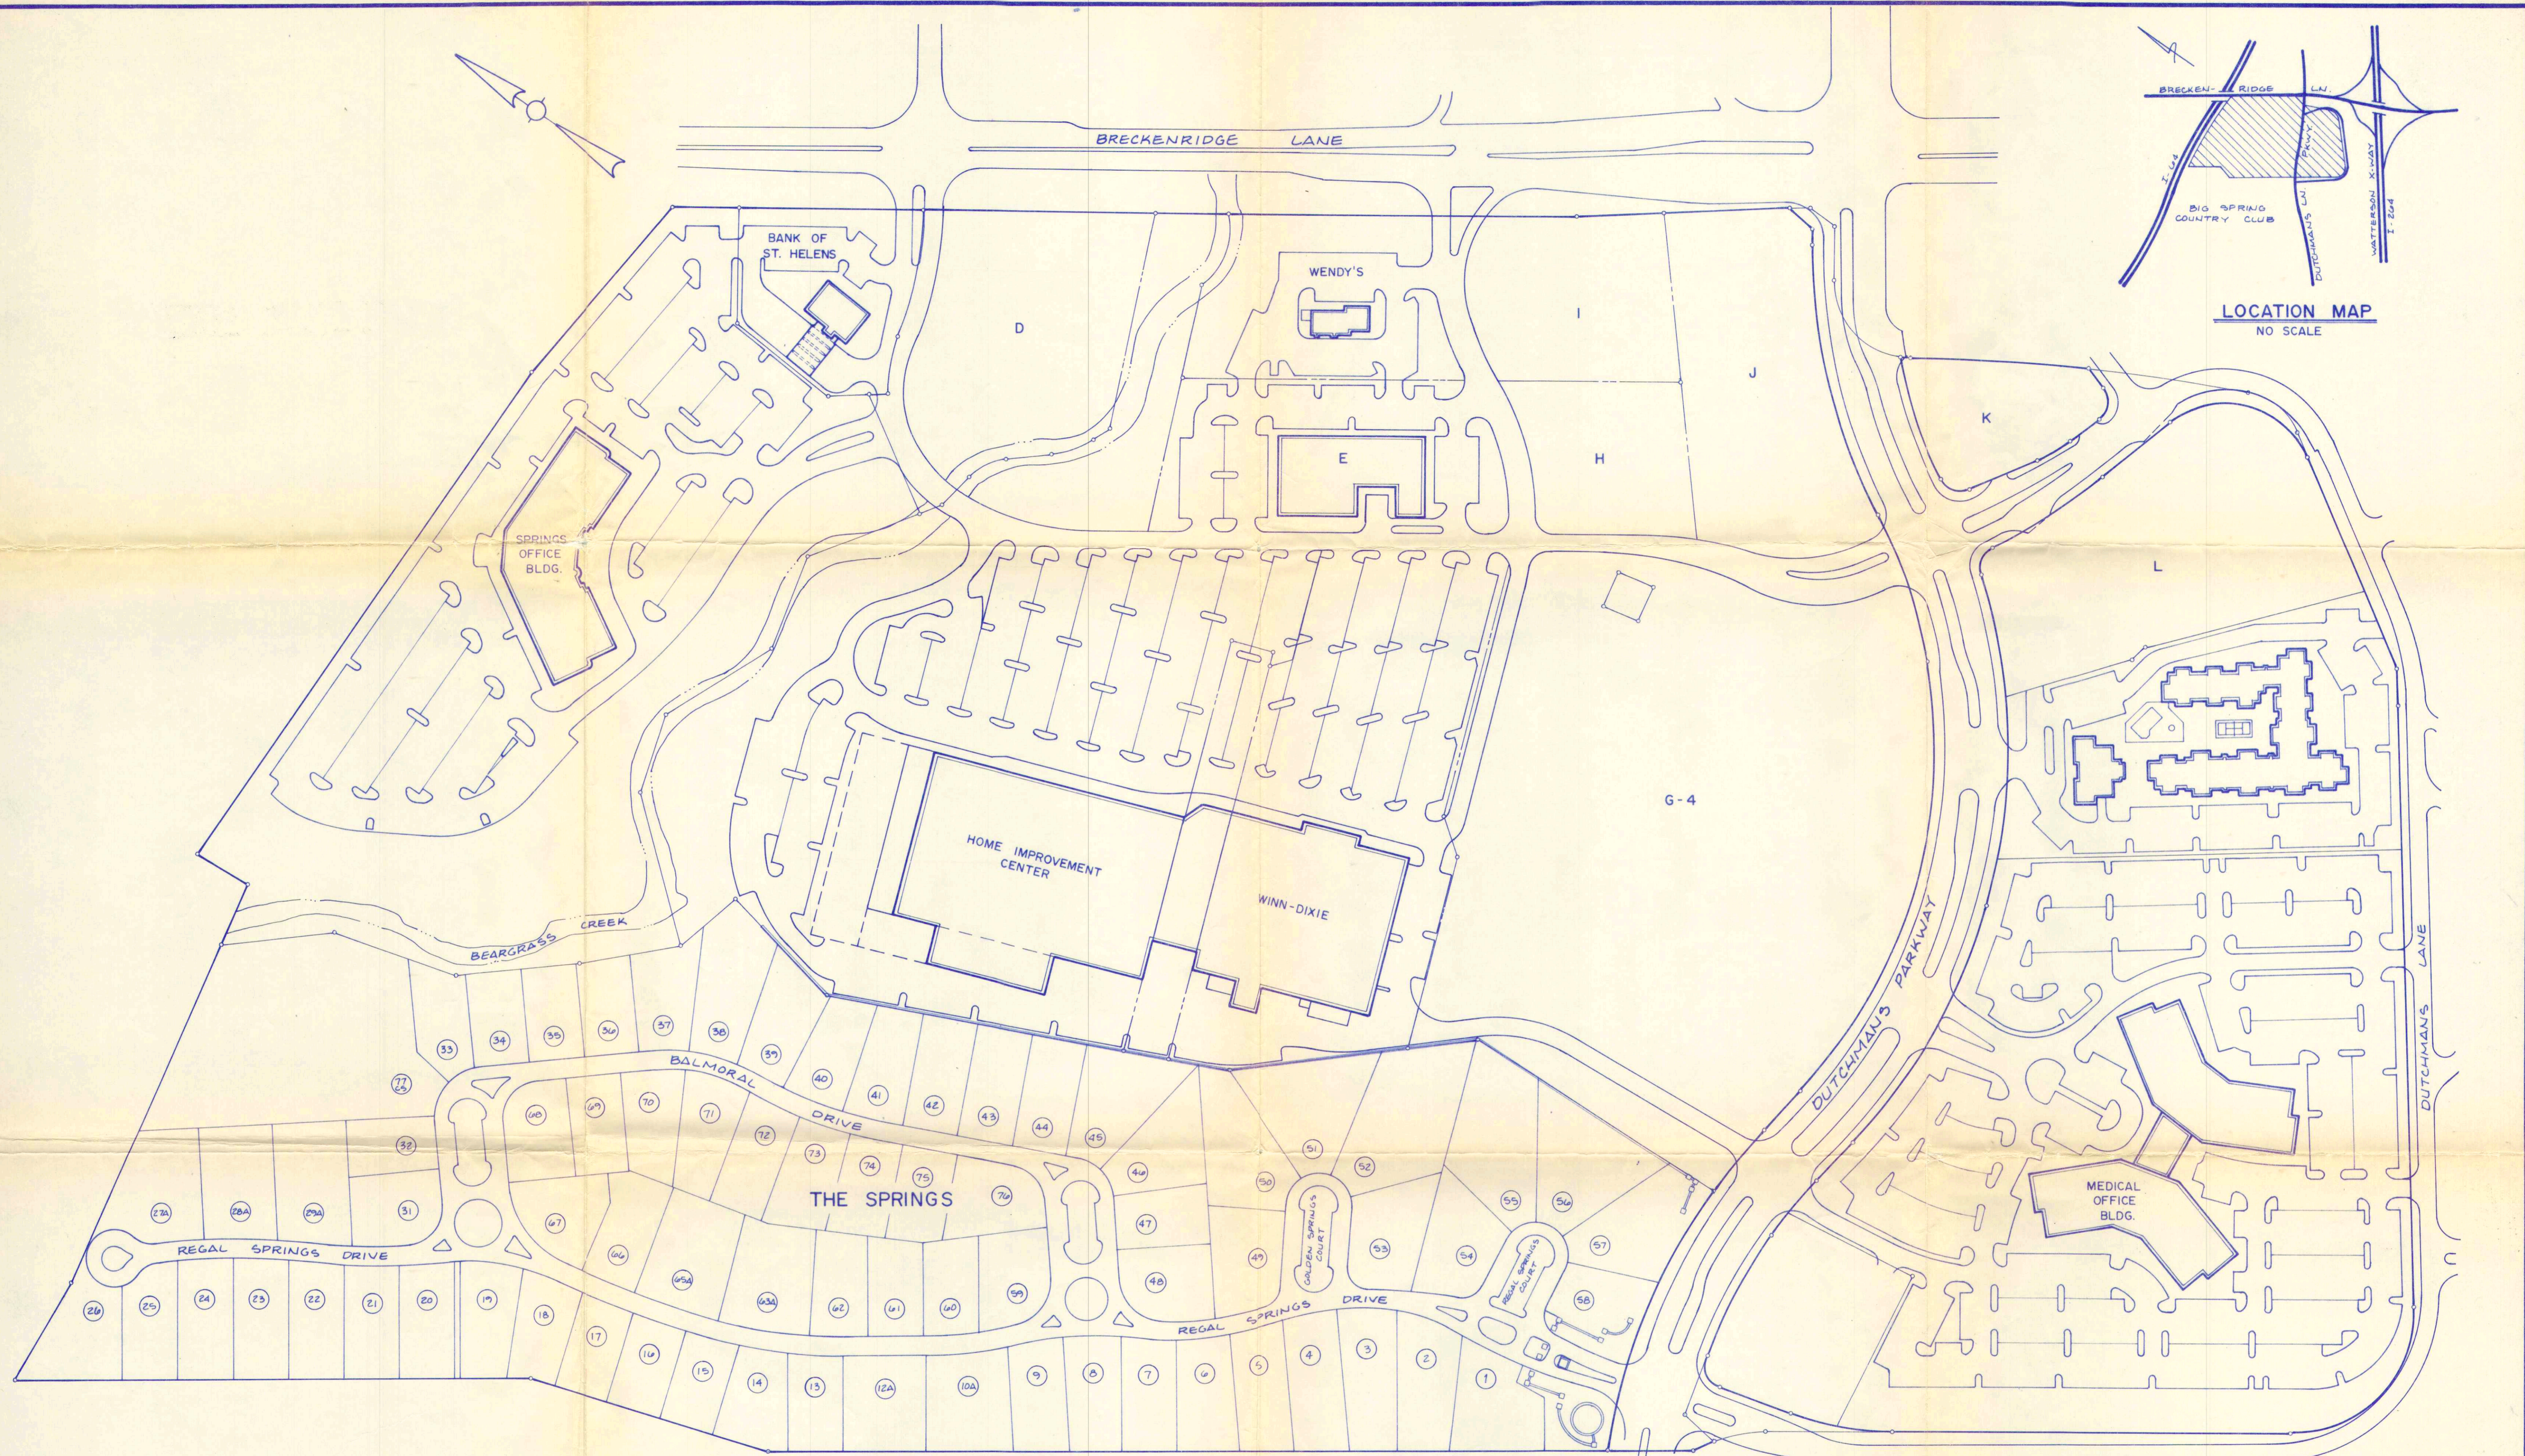

GENERAL PLAN

LOCATION MAP  
NO SCALE

# THE SPRINGS

**SABAK, WILSON & LINGO, INC.**  
ENGINEERS, LANDSCAPE ARCHITECTS & PLANNERS  
315 WEST MARKET STREET, LOUISVILLE, KENTUCKY 40202 (502) 584-6271

SCALE: 1" = 100'  
DATE: \_\_\_\_\_

FILE 868-X  
Sheets in Set