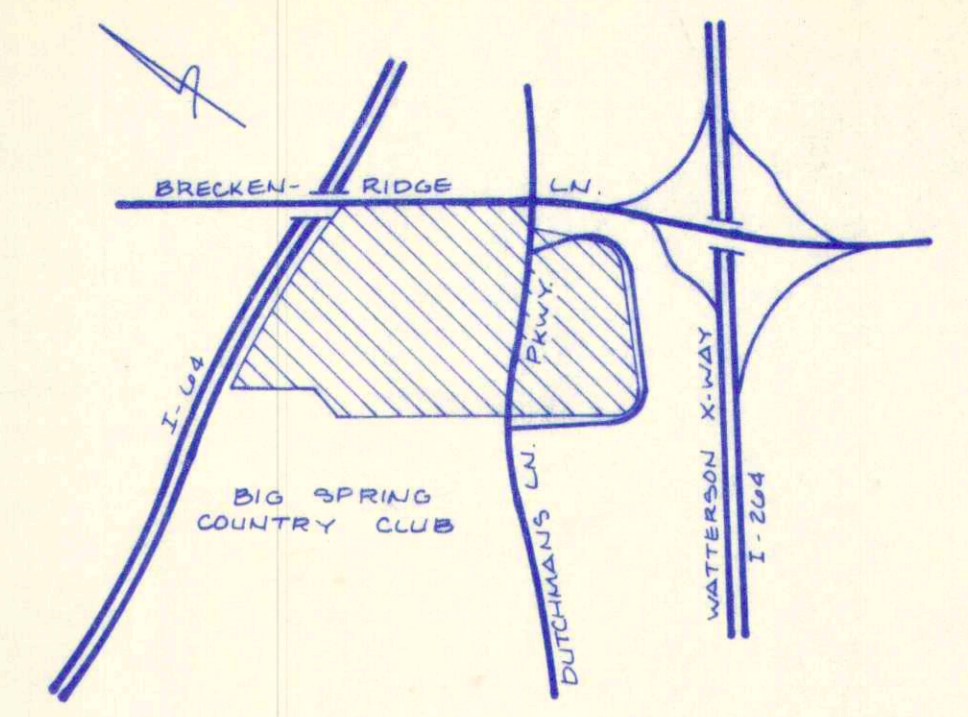

GENERAL PLAN

LOCATION MAP  
NO SCALE

# THE SPRINGS

**SABAK, WILSON & LINGO, INC.**  
ENGINEERS, LANDSCAPE ARCHITECTS & PLANNERS  
315 WEST MARKET STREET, LOUISVILLE, KENTUCKY 40202 (502) 584-6271

SCALE: 1" = 100'  
DATE: \_\_\_\_\_

FILE 868-X  
Sheets in Set