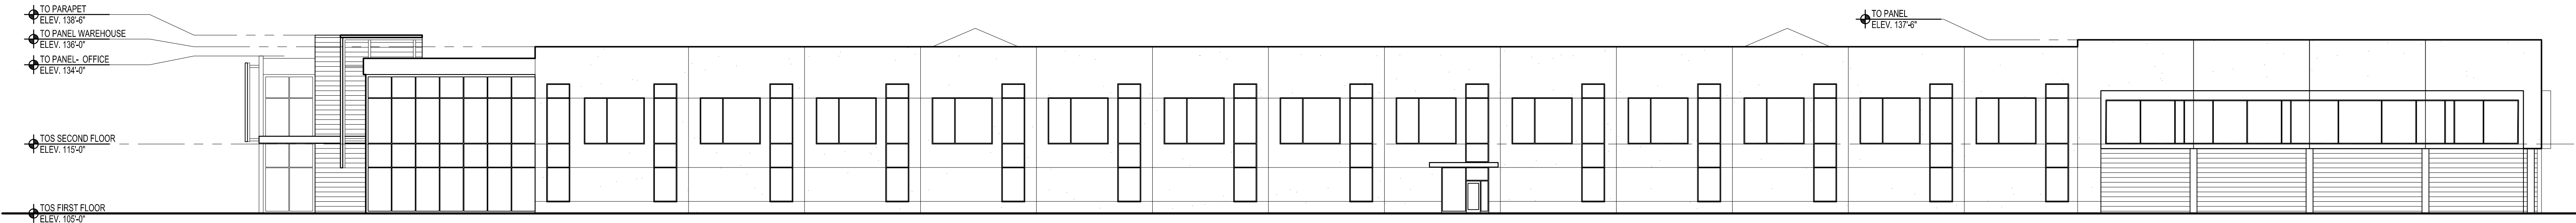

NORTH ELEVATION

WEST ELEVATION

SOUTH ELEVATION

EAST ELEVATION

LINAK EXPANSION  
 11710 LAGRANGE ROAD  
 EXTERIOR ELEVATIONS  
 SCALE: 1/16"=1'-0"  
 12.07.2016