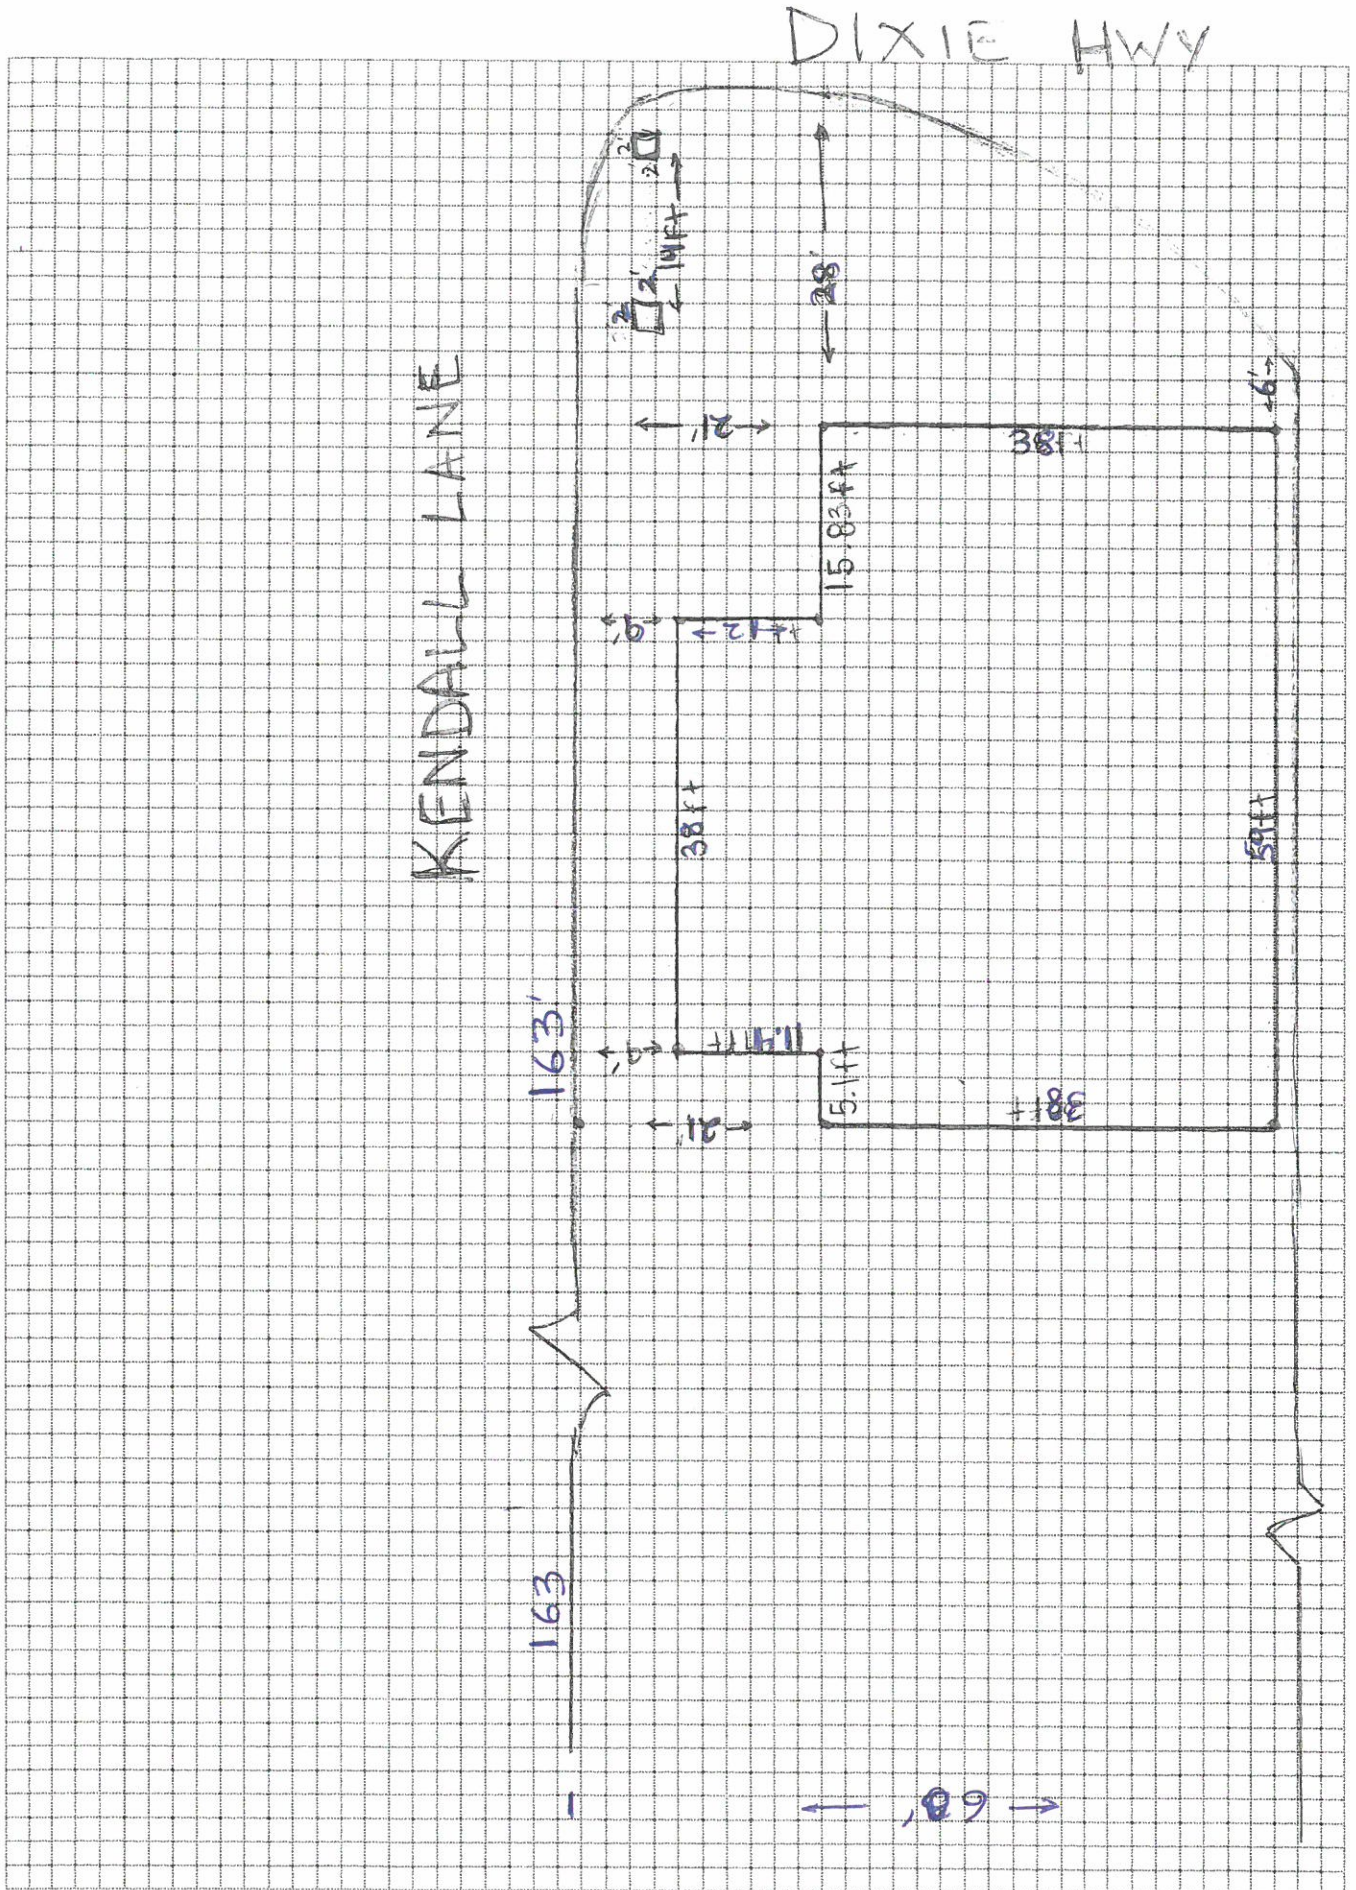

21-WAIVER-087

4500 DIXIE. SCALE 1" = 2 SMALL SQ

SCALE - 1' = 2 SMALL SQ