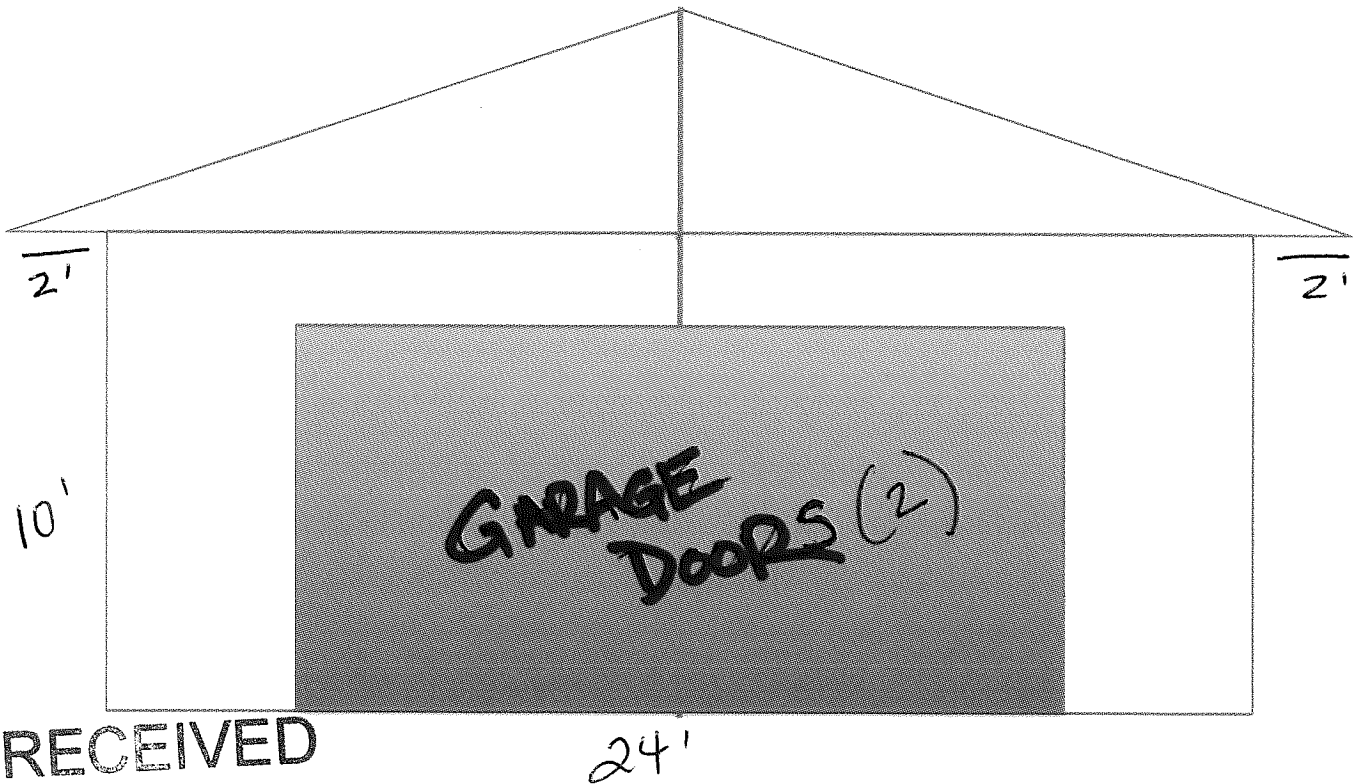

Front Elevation
Garage Addition
1148 S Brook St
Louisville, KY 40203
Scale - 1":4'

RECEIVED

SEP 25 2019

PLANNING & DESIGN
SERVICES

19-VARIANCE-0053

Back Elevation
Garage Addition
1148 S Brook St
Louisville, KY 40203
Scale - 1":4'

SEP 25 2019

PLANNING & DESIGN
SERVICES

19-VARIANCE-0053

RECEIVED

SEP 25 2019

PLANNING & DESIGN
SERVICES

Side Elevation
Garage Addition
1148 S Brook St
Louisville, KY 40203
Scale 1"=4'

19-VARIANCE-0053