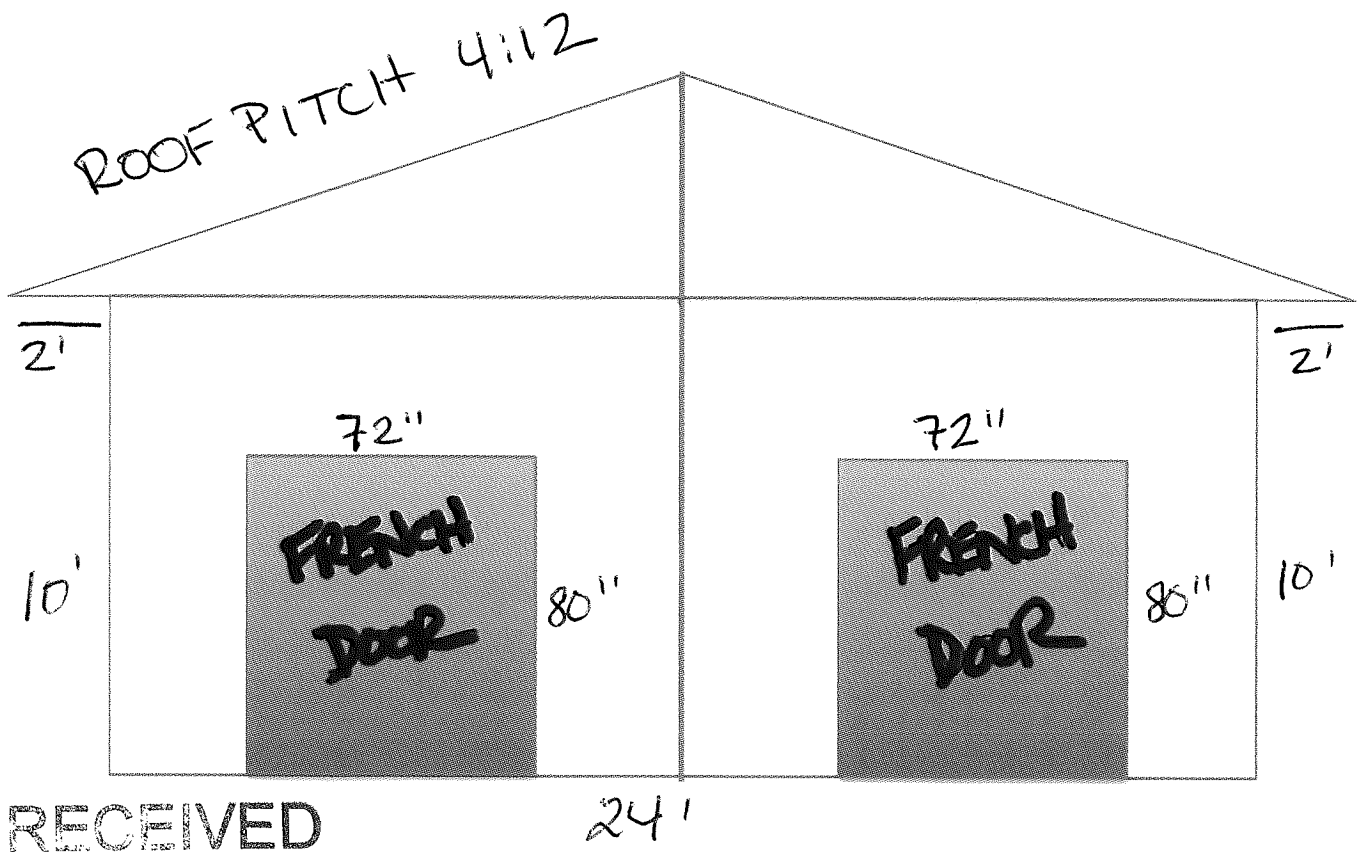

Front Elevation
Garage Addition
1148 S Brook St
Louisville, KY 40203
Scale - 1":4'

RECEIVED

SEP 25 2019

PLANNING & DESIGN
SERVICES

19-VARIANCE-0053

Back Elevation
Garage Addition
1148 S Brook St
Louisville, KY 40203
Scale - 1":4'

SEP 25 2019

PLANNING & DESIGN
SERVICES

19-VARIANCE-0053

RECEIVED

SEP 25 2019

PLANNING & DESIGN
SERVICES

Side Elevation
Garage Addition
1148 S Brook St
Louisville, KY 40203
Scale 1"=4'

19-VARIANCE-0053