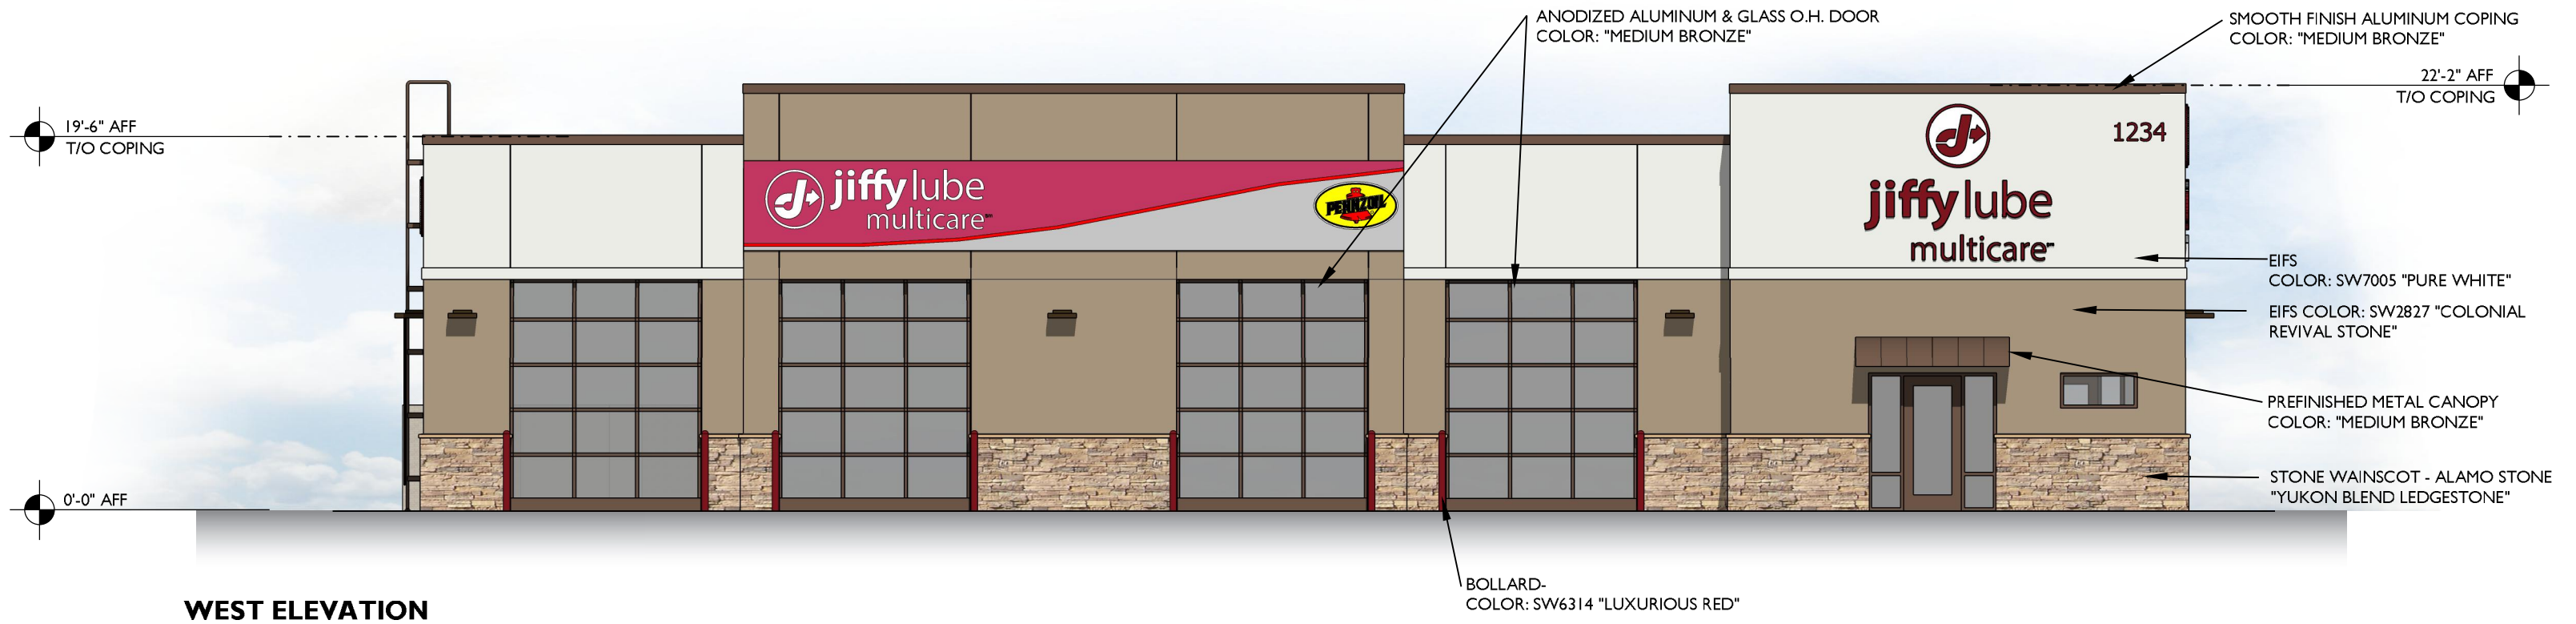

8/6/2021

REAR PERSPECTIVE

2710 Sutton Boulevard
St. Louis, Missouri 63143
www.adg-stl.com
P: 314.644.1234
F: 314.644.4373

GUGGENHEIM

Design Development Plans

Proposed Jiffy Lube Multicare
7395 Jefferson Boulevard,
Louisville, KY 40219

8/6/2021

EAST ELEVATION

NORTH ELEVATION

2710 Sutton Boulevard
St. Louis, Missouri 63143
www.adg-stl.com
P: 314.644.1234
F: 314.644.4373

GUGGENHEIM

Design Development Plans

Proposed Jiffy Lube Multicare
7395 Jefferson Boulevard,
Louisville, KY 40219