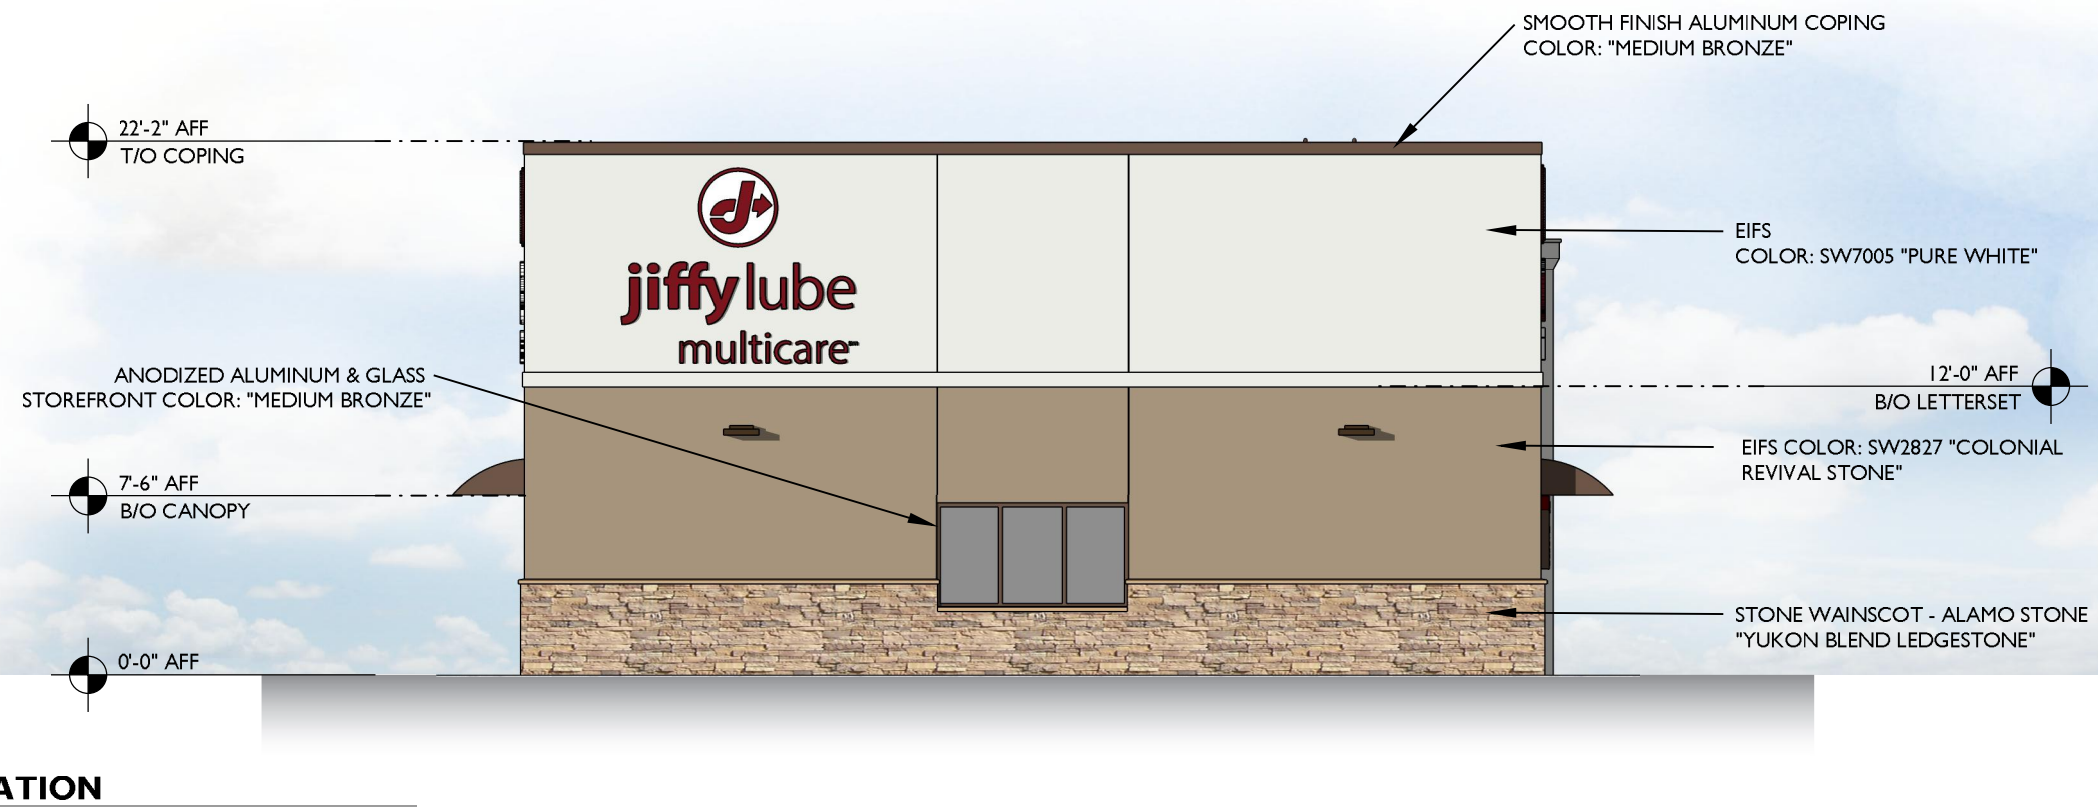

8/6/2021

REAR PERSPECTIVE

2710 Sutton Boulevard
St. Louis, Missouri 63143
www.adg-stl.com
P: 314.644.1234
F: 314.644.4373

GUGGENHEIM

Design Development Plans

Proposed Jiffy Lube Multicare
7395 Jefferson Boulevard,
Louisville, KY 40219

8/6/2021

EAST ELEVATION

NORTH ELEVATION

2710 Sutton Boulevard
St. Louis, Missouri 63143
www.adg-stl.com
P: 314.644.1234
F: 314.644.4373

GUGGENHEIM

Design Development Plans

Proposed Jiffy Lube Multicare
7395 Jefferson Boulevard,
Louisville, KY 40219