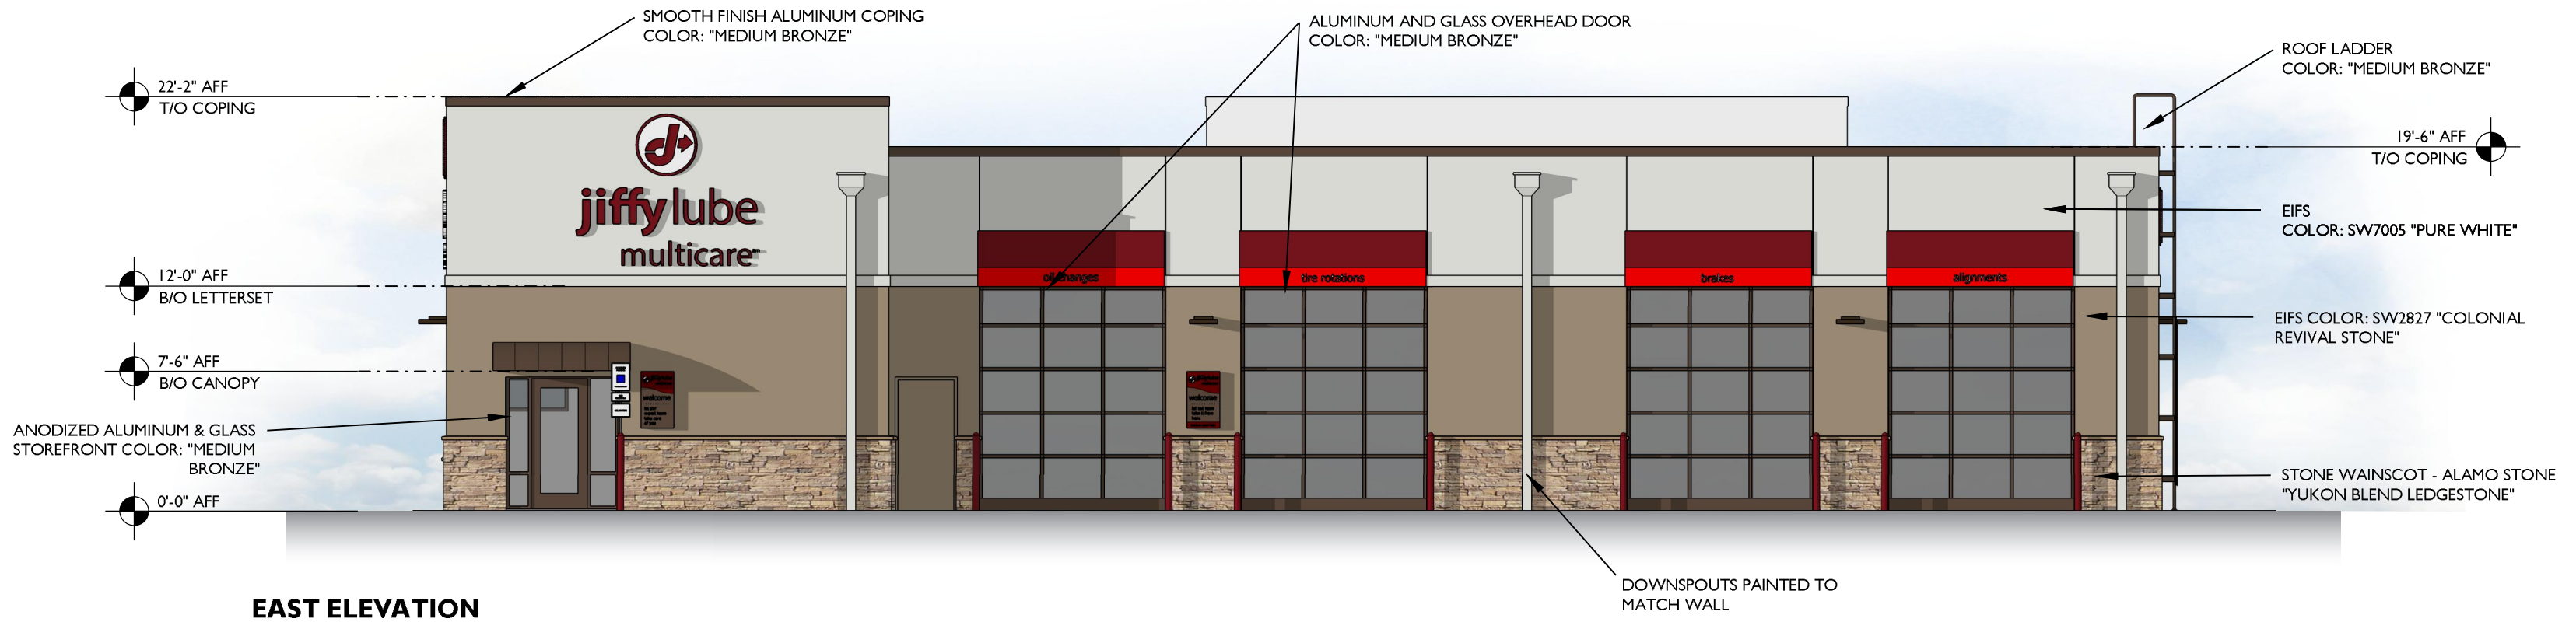

8/6/2021

REAR PERSPECTIVE

2710 Sutton Boulevard
St. Louis, Missouri 63143
www.adg-stl.com
P: 314.644.1234
F: 314.644.4373

GUGGENHEIM

Design Development Plans

Proposed Jiffy Lube Multicare
7395 Jefferson Boulevard,
Louisville, KY 40219

8/6/2021

EAST ELEVATION

NORTH ELEVATION

2710 Sutton Boulevard
St. Louis, Missouri 63143
www.adg-stl.com
P: 314.644.1234
F: 314.644.4373

GUGGENHEIM

Design Development Plans

Proposed Jiffy Lube Multicare
7395 Jefferson Boulevard,
Louisville, KY 40219