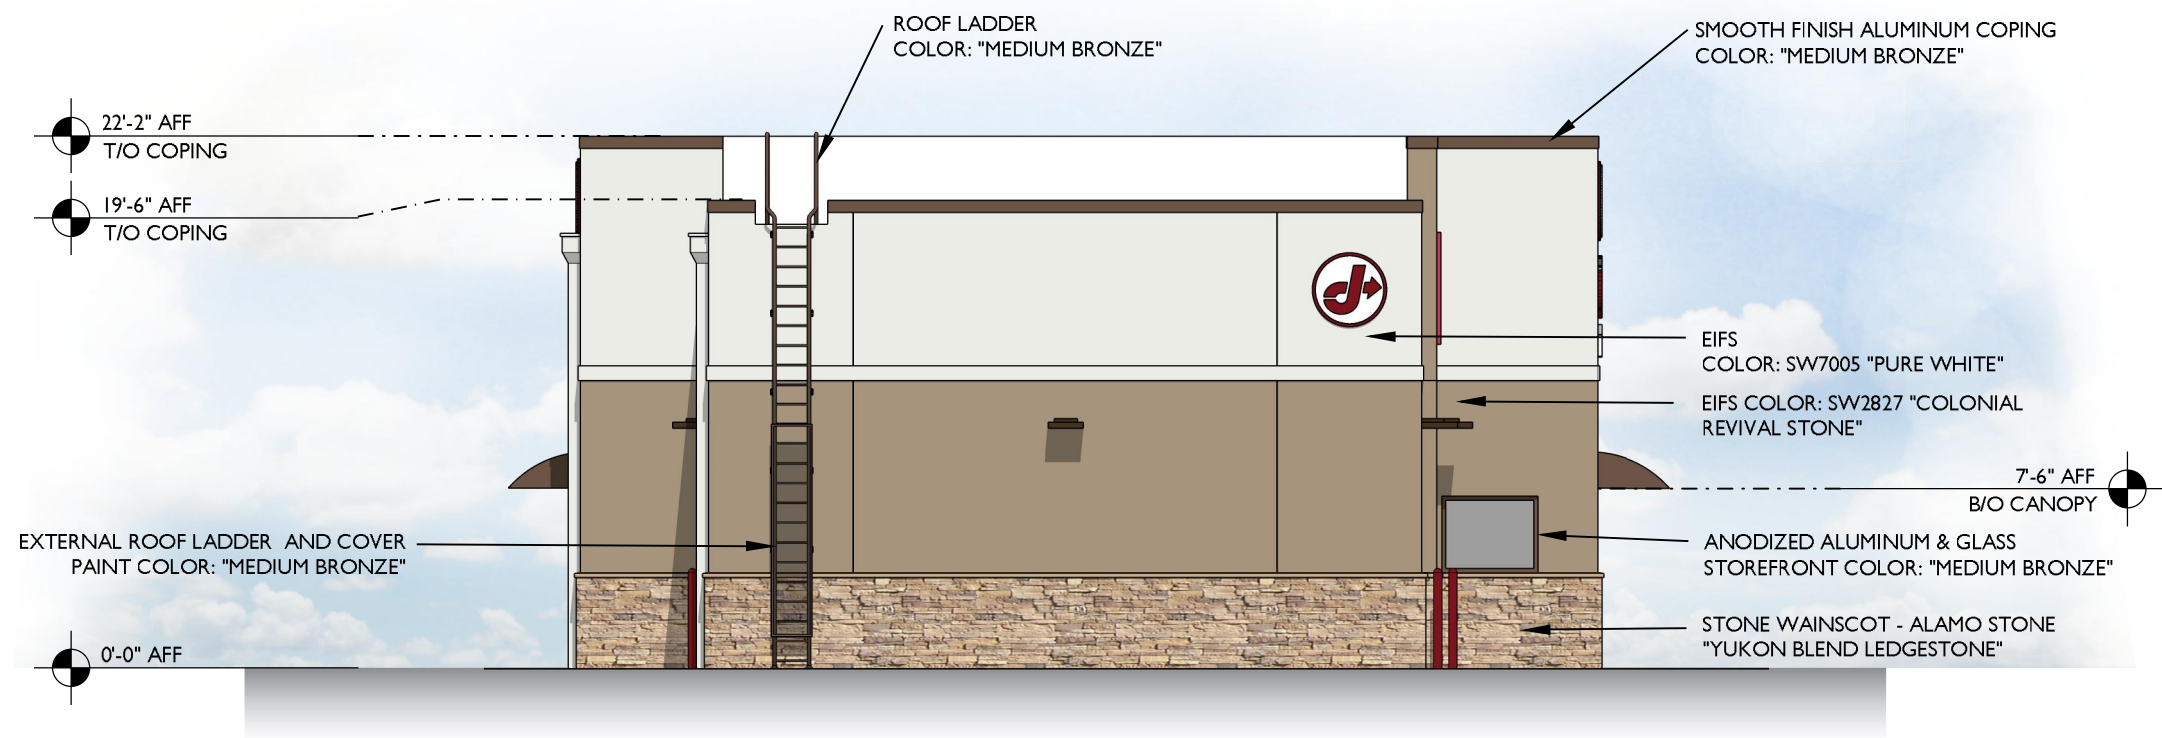

8/6/2021

EAST ELEVATION

NORTH ELEVATION

2710 Sutton Boulevard
St. Louis, Missouri 63143
www.adg-stl.com
P: 314.644.1234
F: 314.644.4373

GUGGENHEIM

Design Development Plans

Proposed Jiffy Lube Multicare
7395 Jefferson Boulevard,
Louisville, KY 40219