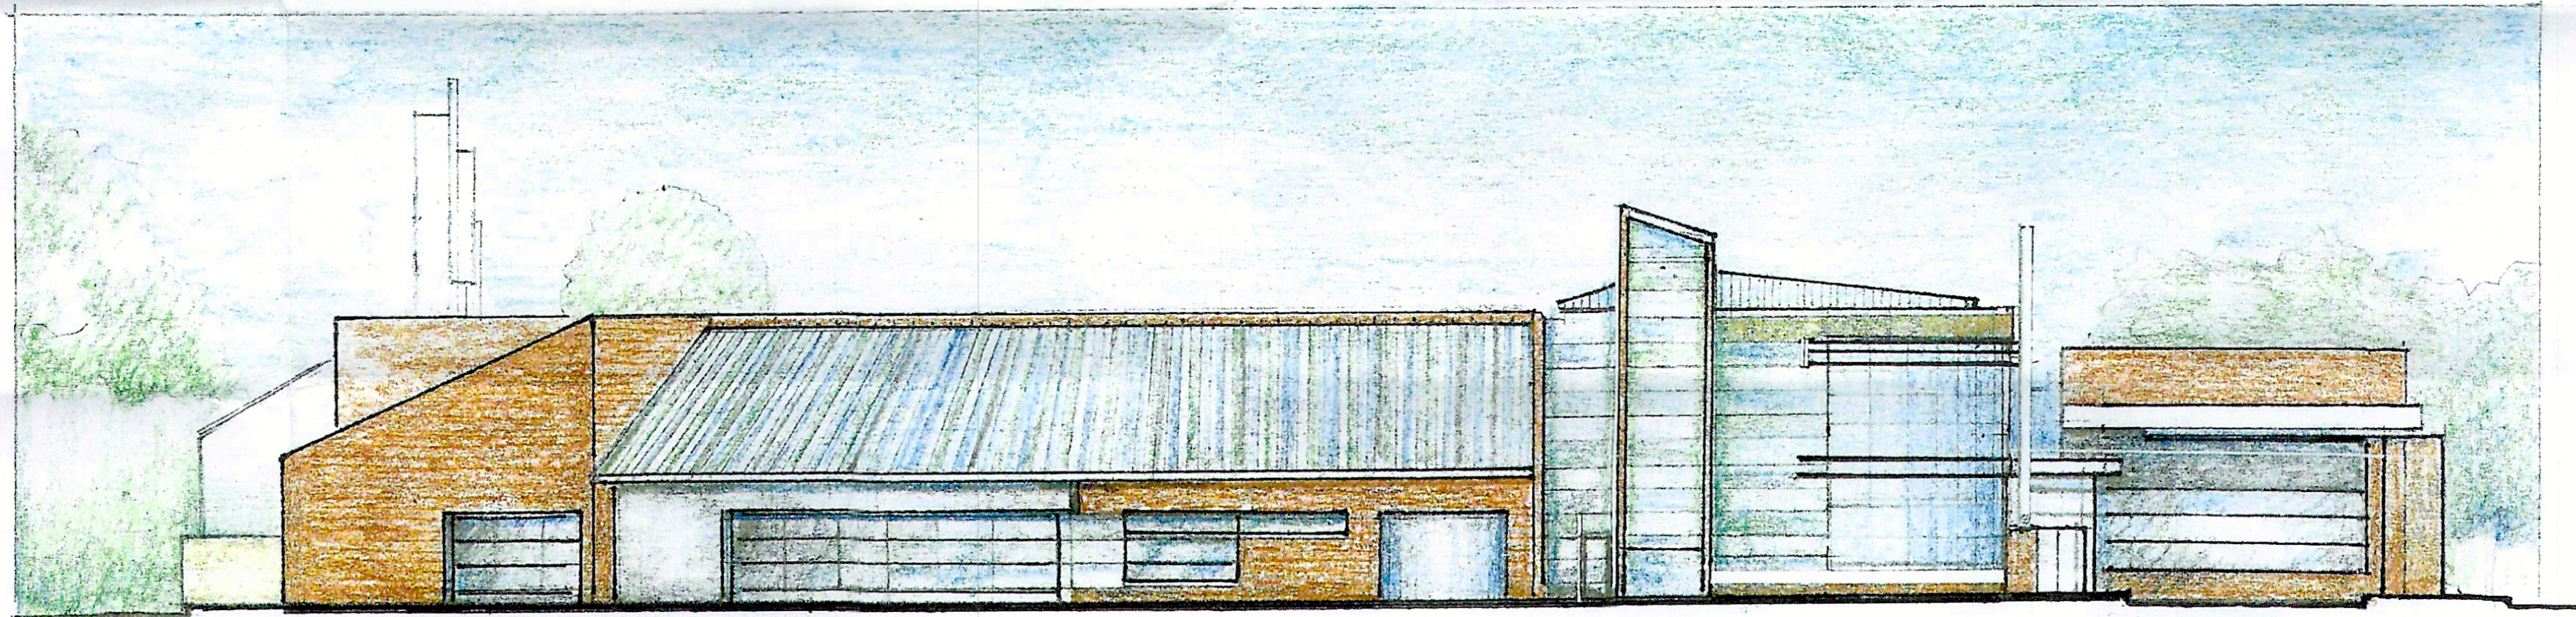

West Elevation
Scale 1" = 20' 0"

East Elevation
Scale 1" = 20' 0"

Michael Koch and Associates
Architects and Planners

Michael Koch, AIA

Harbor House Intergenerational Life Center

RECEIVED
NOV 06 2010
PLANNING &
DESIGN SERVICES