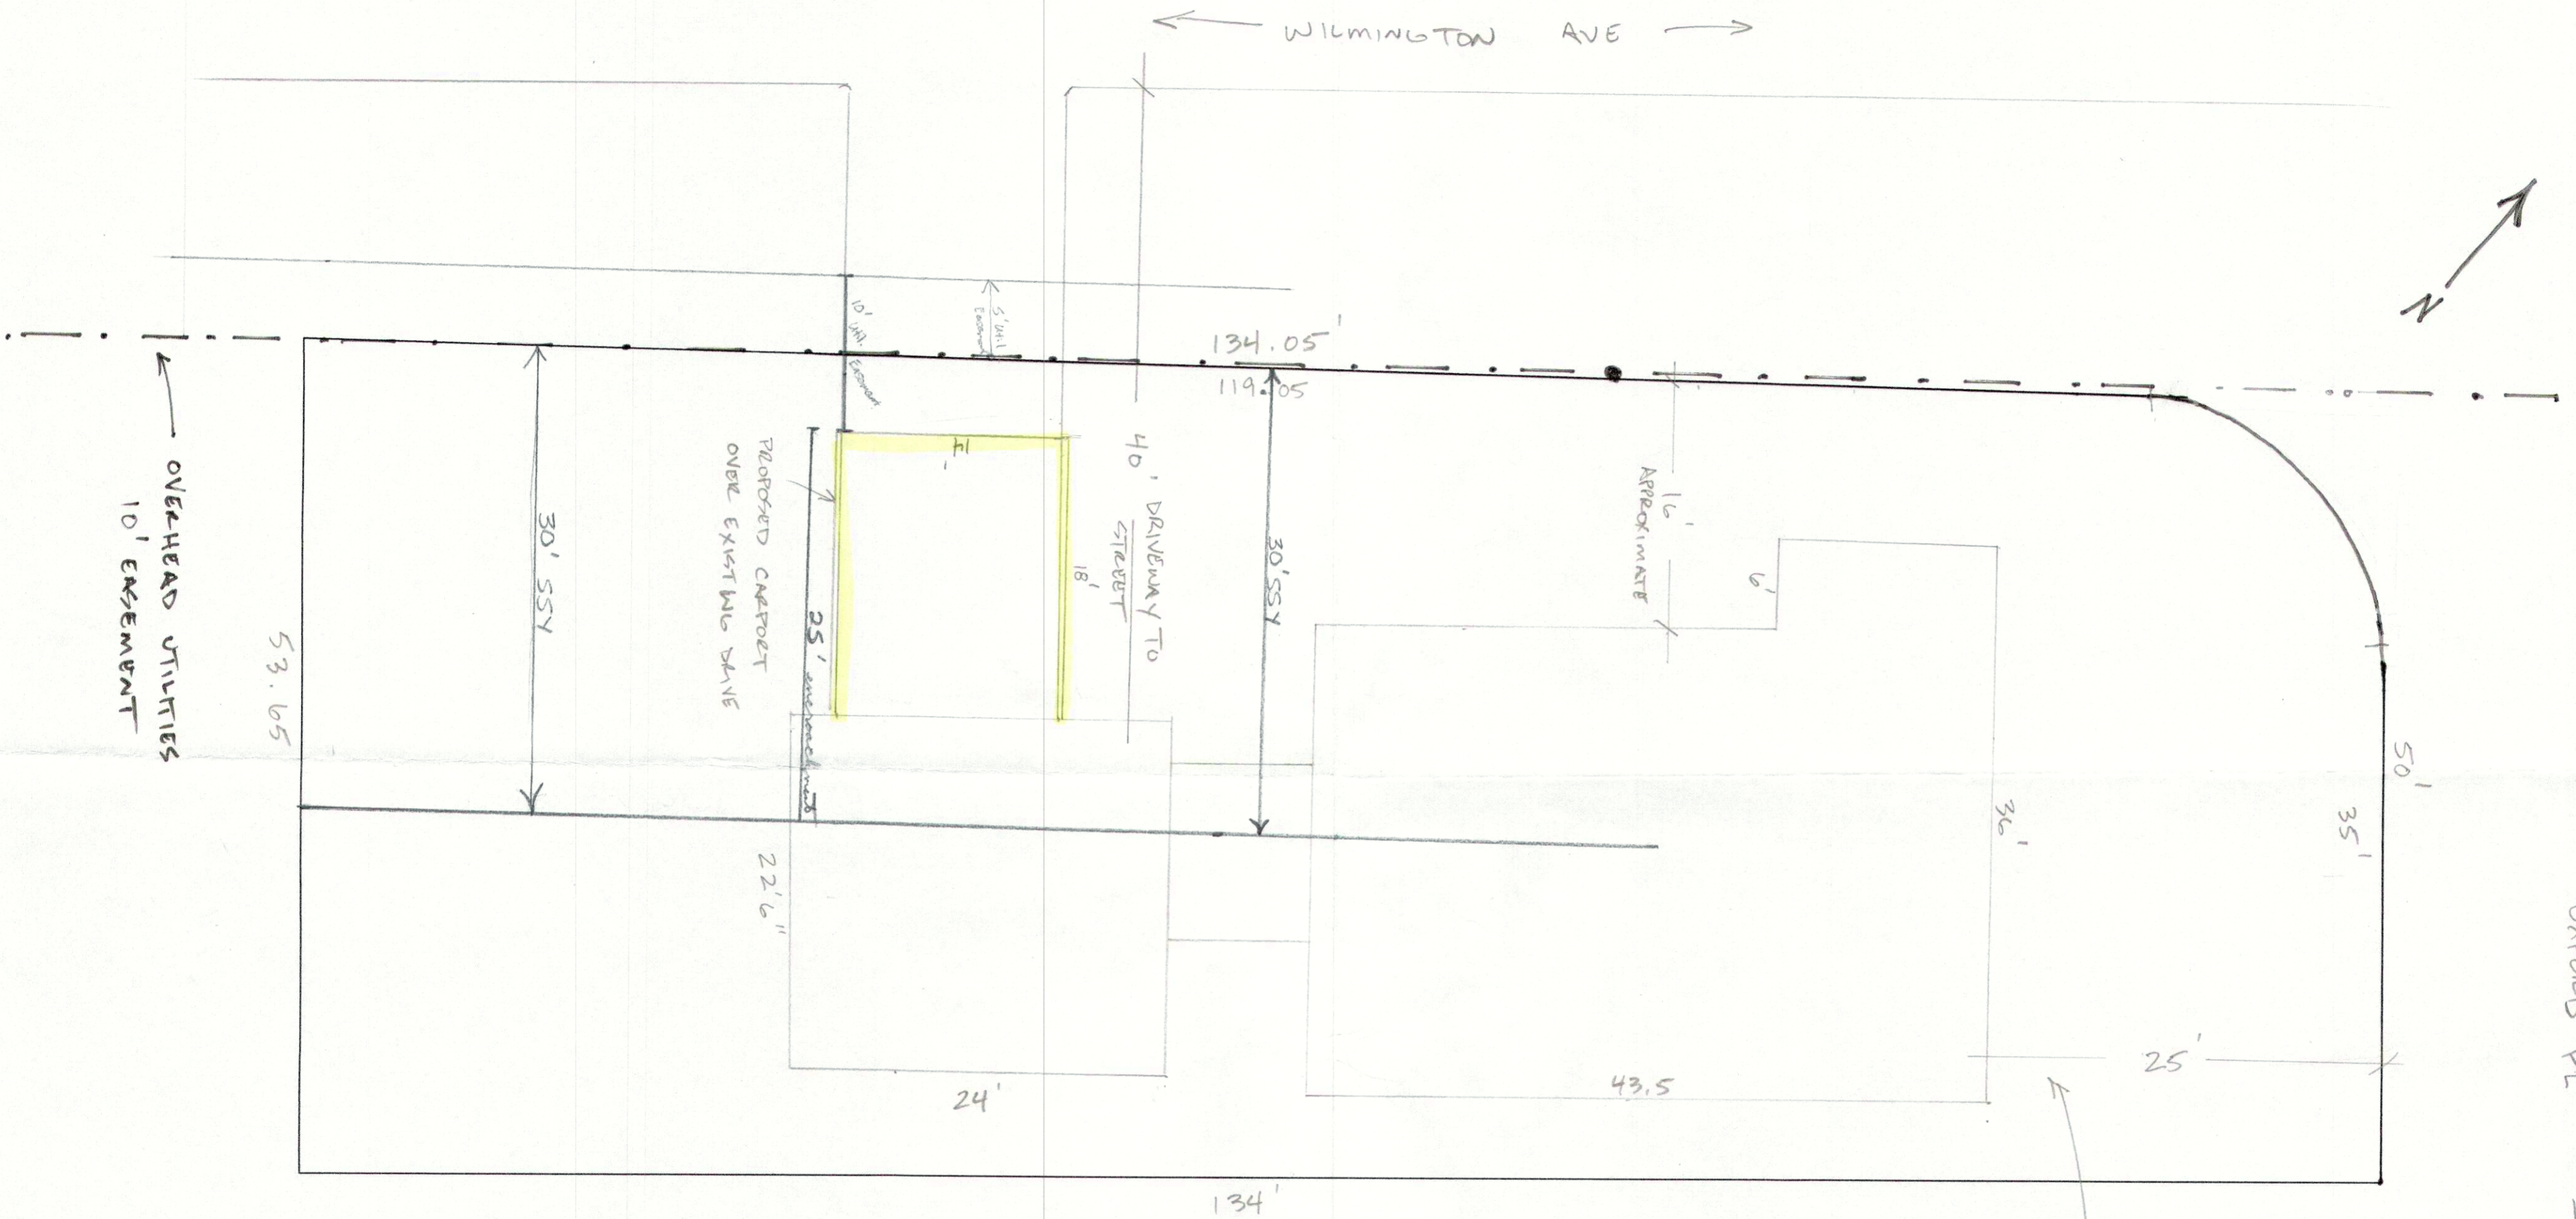

← WILMINGTON AVE →

← OXFORD PL →

1/8" = 1'

PAUL AND KATHRYN RESECH
500 OXFORD PLACE
LOUISVILLE, KY 40207
041000030000
D10613 P6 554-556
APPROX TO THE APPROX. 25'
SETBACK

RECEIVED
SEP 27 2016
PLANNING &
DESIGN SERVICES