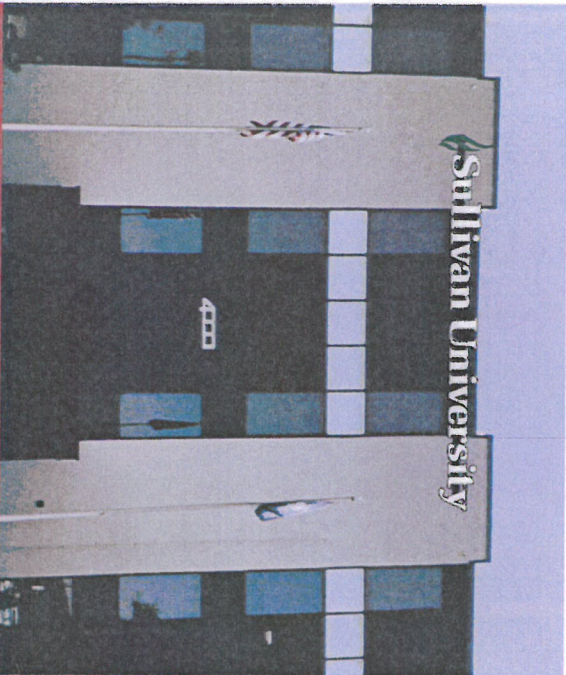

1824 Berry Blvd.  
Louisville, KY 40215  
502.368.7554  
Fax 502.361.4490  
www.commonwealthsign.com

# Sullivan University

REMOVE THESE CHANNEL LETTER  
FROM LOCATION AT  
207 Grandview Dr, Fort Mitchell, KY

REINSTALL AT 4000 DUPONT CIRCLE, LOUISVILLE  
FABRICATE NEW RACEWAYS - PAINT BLACK  
SUPPORT BRACKETS TO ATTACH TO MULLIONS