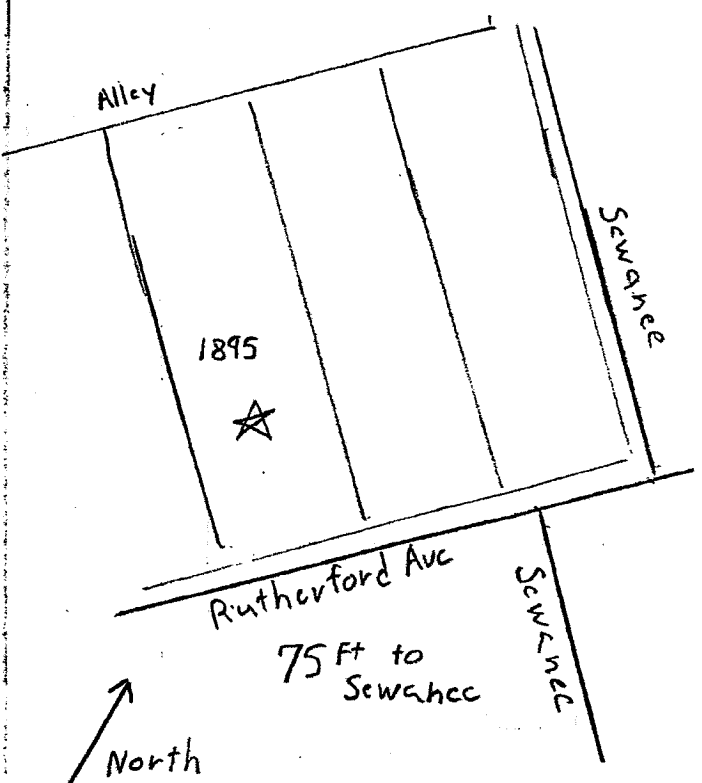

1/16
Scale

Private Yard Requirement = 2299 SF

Proposed Pergola

Sunroom Dimensions
16^w - 15½^D

Attached Pergola
8^w - 15½^D

Larry and Lois Owsley

1895 Rutherford
Louisville Ky
40205

PYA =
1775 SF

15 VARIANCE 032

PL