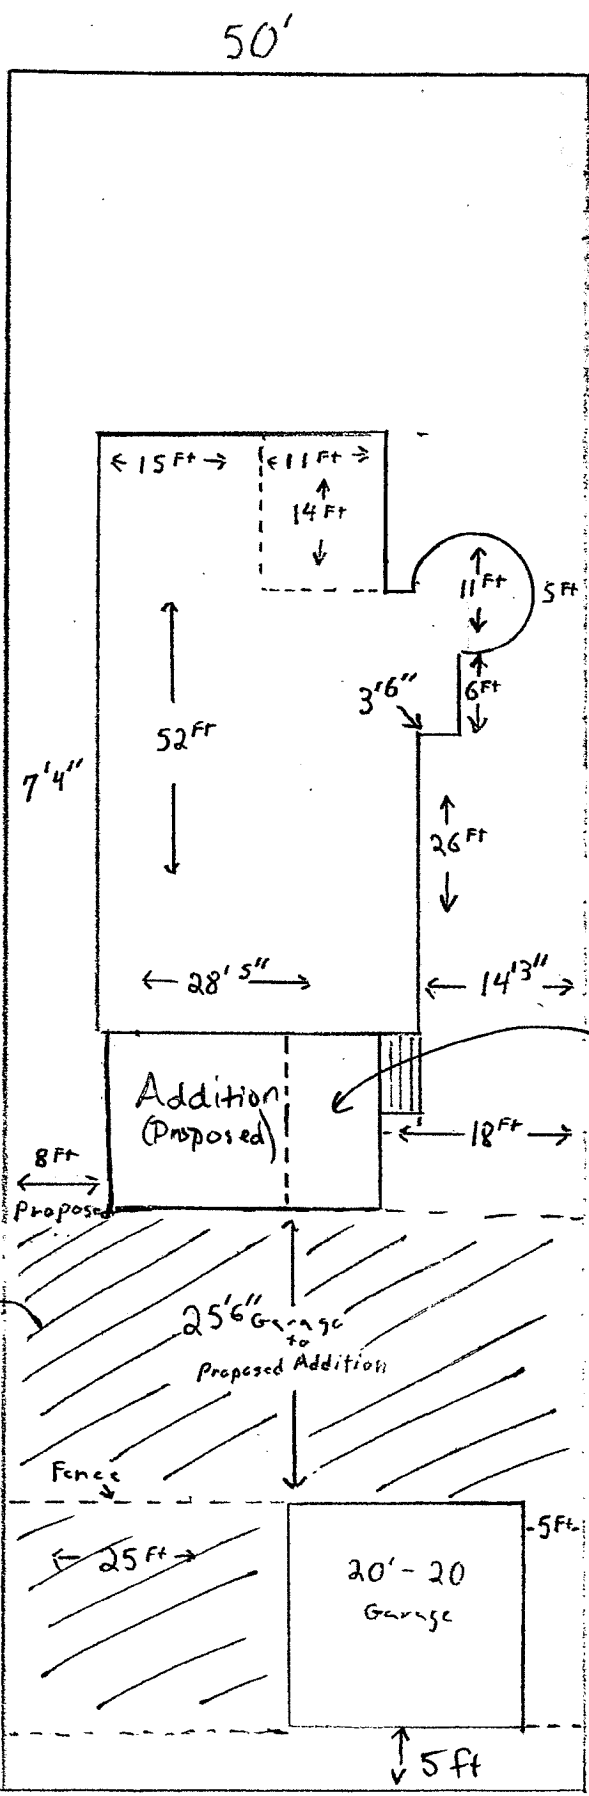

1/16
Scale

Private Yard Requirement = 2299 SF

Proposed Pergola

Sunroom Dimensions
16^w - 15½^D

Attached Pergola
8^w - 15½^D

Larry and Lois Owsley

1895 Rutherford
Louisville Ky
40205

PYA =
1775 SF

15 VARIANCE 032

PL