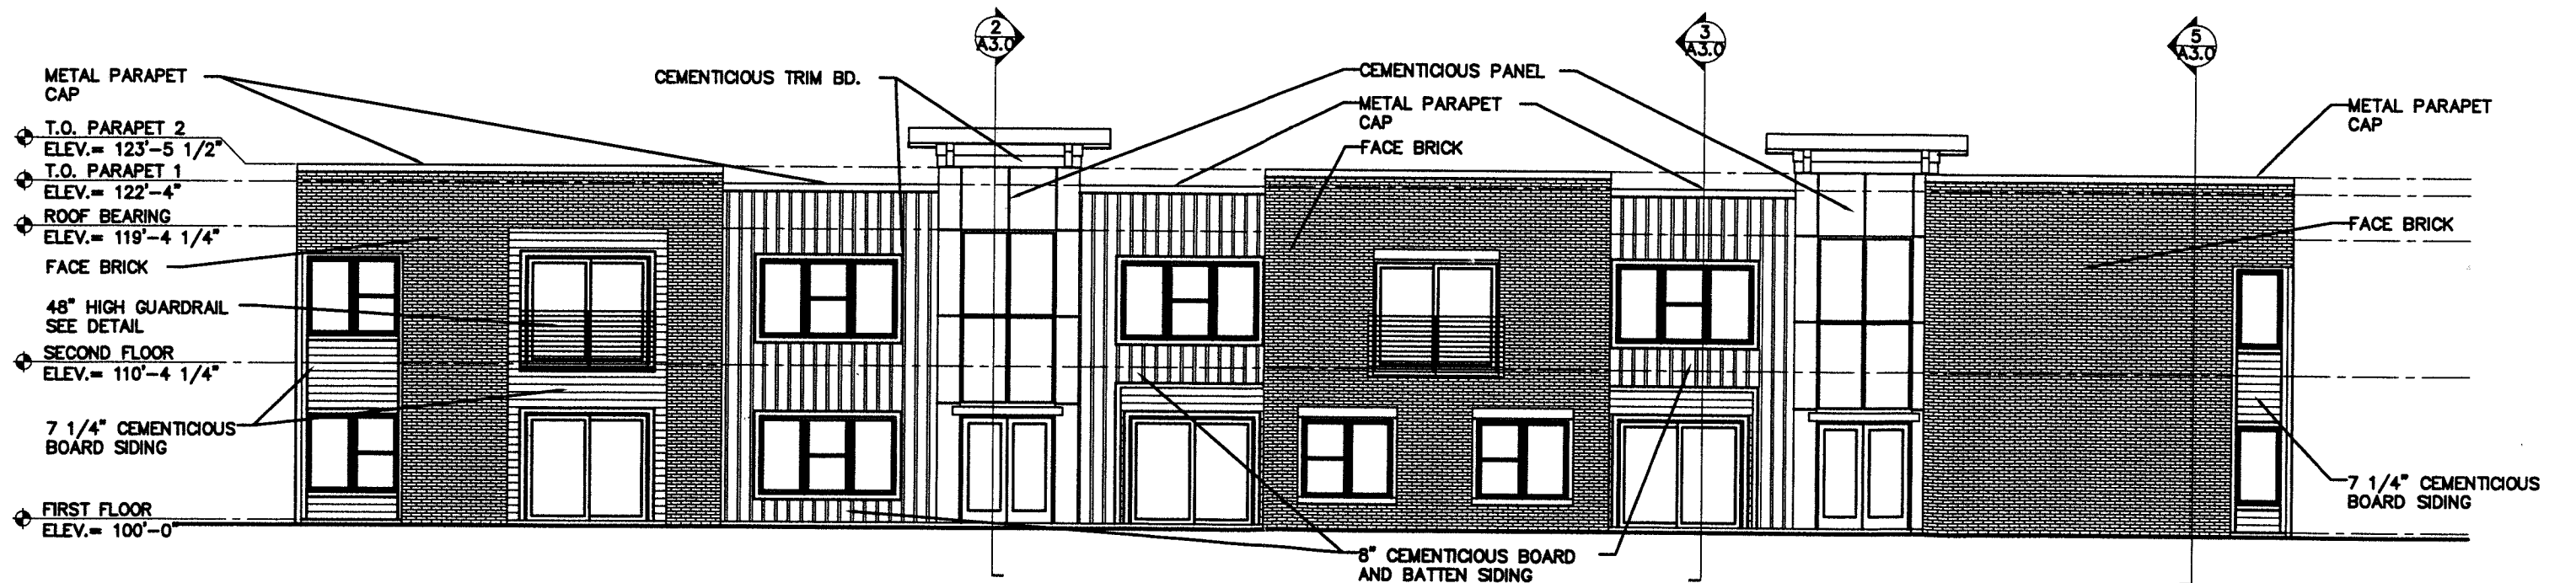

MAY 22 2017

DESIGN SERVICES

G:\Current Projects\17063\Plans and Documents from Others\Architects\5-3-7\DD 01.dwg, 5/10/2017 7:38:10 AM, \\ddsen2\SHARP MX-2640N PCL6

EAST FACADE WEISSER AVE

RECEIVED

MAY 22 2017