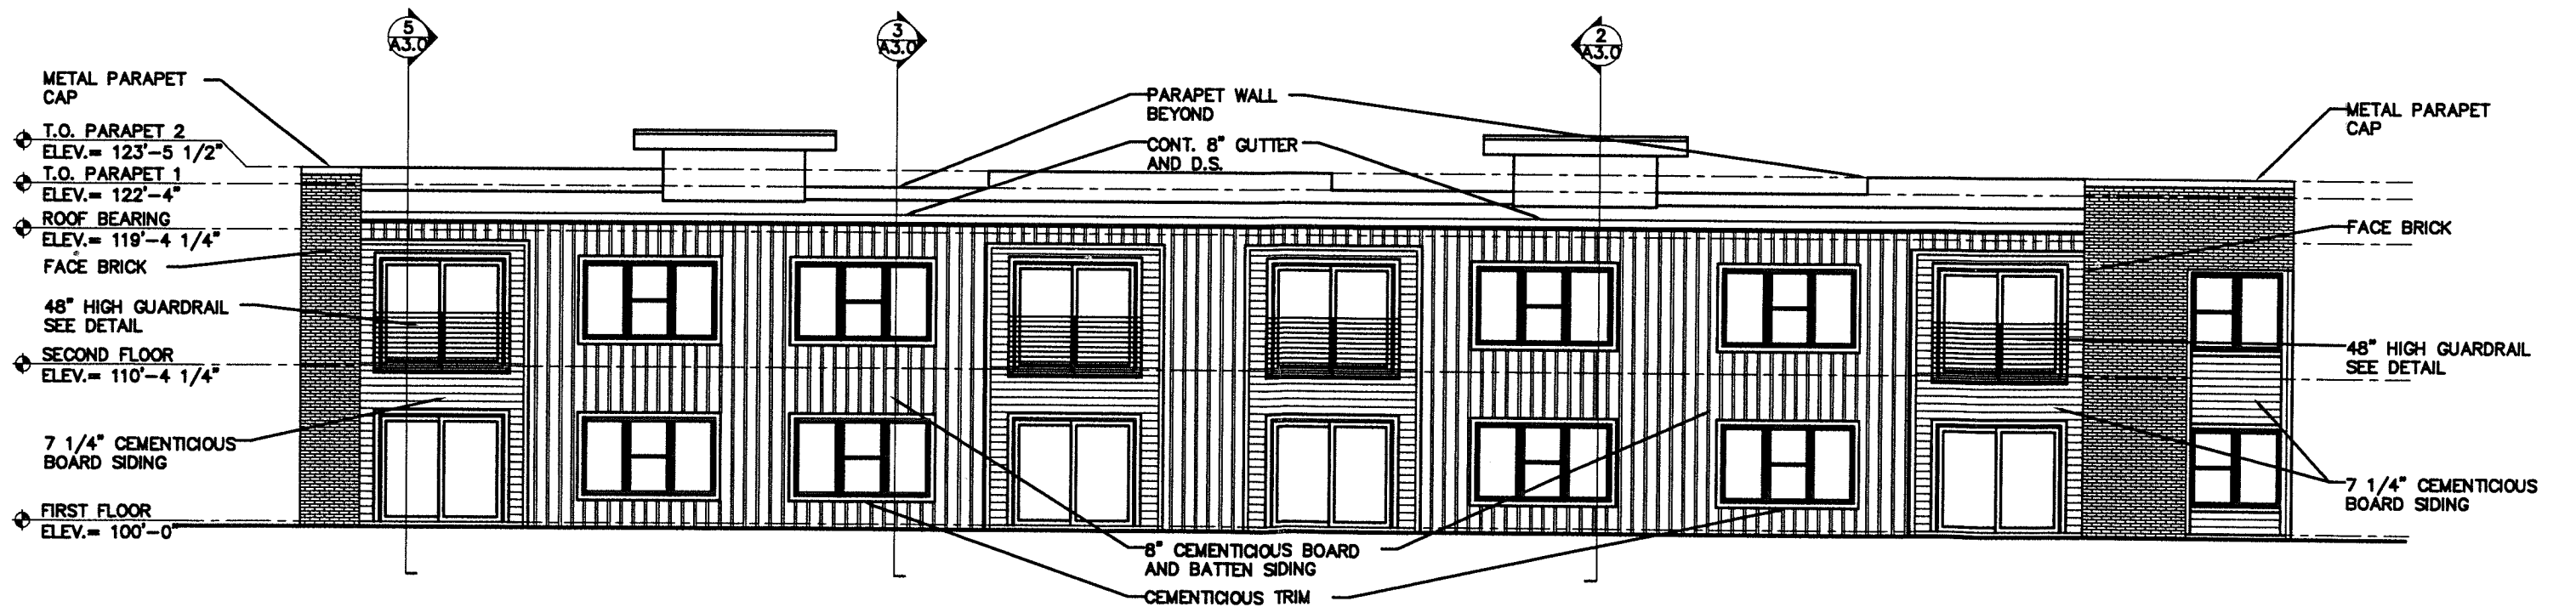

SOUTH FACADE

RECEIVED

MAY 22 2017

PLANNING &
DESIGN SERVICES