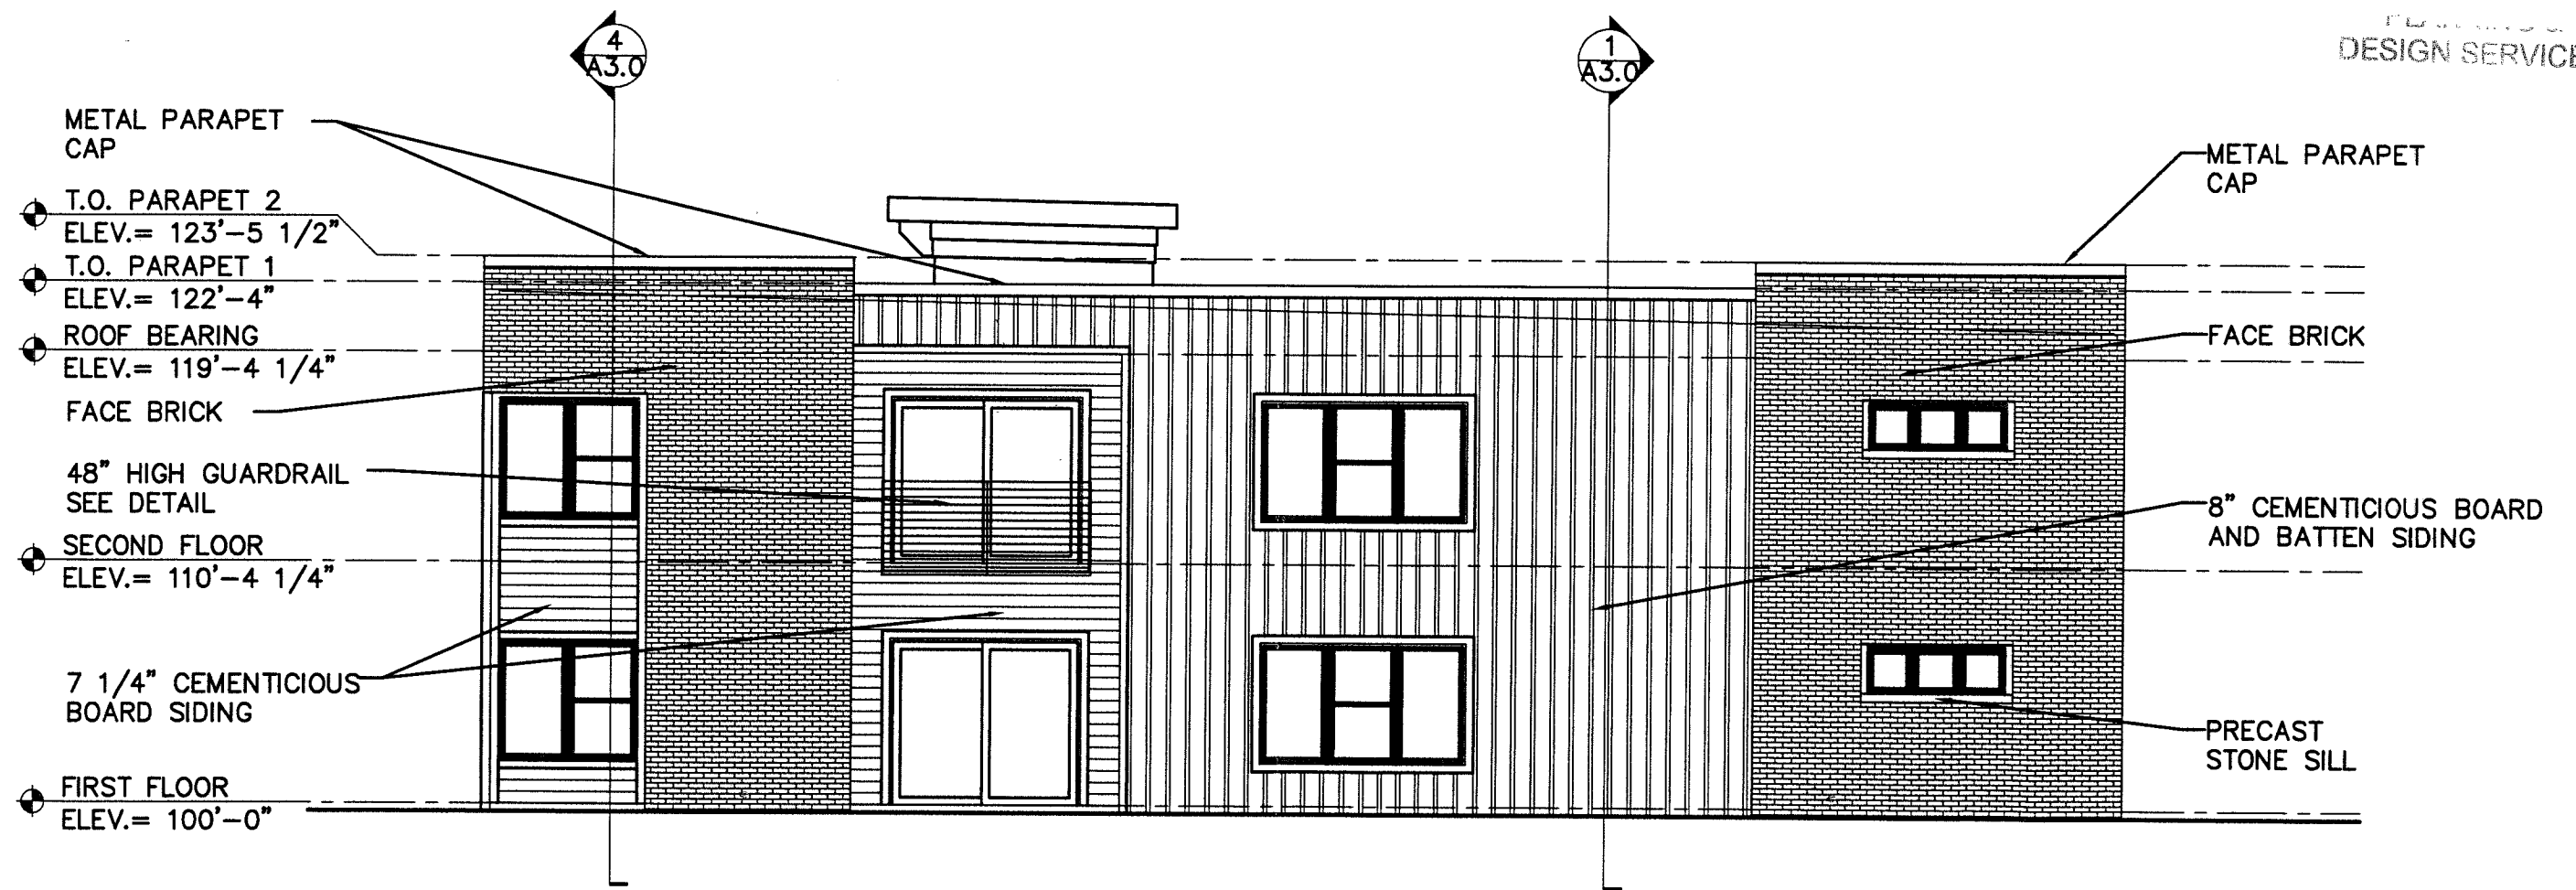

RECEIVED
MAY 22 2017
DESIGN SERVICES

WEST FACADE