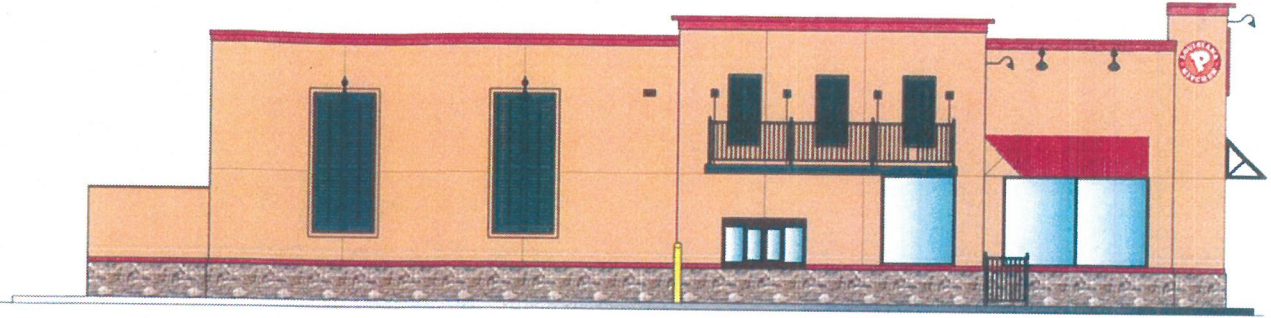

MAR 26 2018
PLANNING &
DESIGN SERVICES

17 Zone 1038

RECEIVED

MAR 26 2018

PLANNING &
DESIGN SERVICES

APPROVED AS NOTED
PROTOTYPE
ANY CHANGES IN DESIGN MUST BE SUBMITTED TO POPEYES FOR REVIEW AND APPROVAL.
By KRIsornkrai at 11:15 am, Nov 30, 2017
PLEASE NOTE THAT PLK'S APPROVAL OF ANY RENDERING, SITE, OR FLOOR PLAN IN ANY CASE DOES NOT CONSTITUTE (AND SHALL NOT BE DEEMED OR CONSTRUED TO CONSTITUTE) PLK'S APPROVAL OF ANY PARTICULAR SITE. IF YOU HAVE A PROPOSED SITE, YOU MUST OBTAIN PRIOR WRITTEN APPROVAL OF PLK'S DEVELOPMENT COMMITTEE TO DEVELOP SUCH SITE.

Popeyes Louisiana Kitchen
LK1746DL-Seat Prototype
Exterior Design Concept
10.26.2017

- Benjamin Moore 2158-30: **Delightful Golden**
- Benjamin Moore 2107-20: **Mocha Brown**
- Benjamin Moore 2040-10: **Rainforest Foliage**
- Benjamin Moore 2041-10: **Hunter Green**

- Benjamin Moore 2086-10: **Exotic Red**
- Benjamin Moore RM: **Bronzestone**
- Boral Stone- Versetta: **Ledgestone- Plumb Creek**

17 Zone 1038