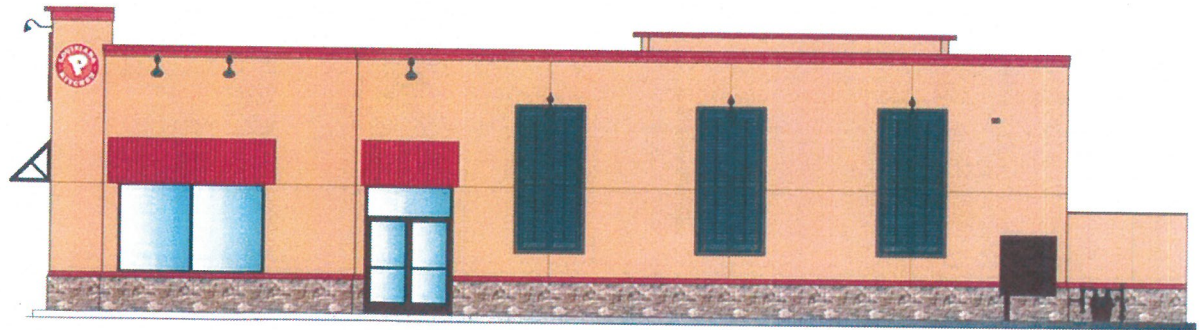

MAR 26 2018
PLANNING &
DESIGN SERVICES

17 Zone 1038

RECEIVED

MAR 26 2018

PLANNING &
DESIGN SERVICES

APPROVED AS NOTED
PROTOTYPE
ANY CHANGES IN DESIGN MUST BE SUBMITTED TO POPEYES FOR REVIEW AND APPROVAL.
By KRIsornkrai at 11:15 am, Nov 30, 2017
PLEASE NOTE THAT PLK'S APPROVAL OF ANY RENDERING, SITE, OR FLOOR PLAN IN ANY CASE DOES NOT CONSTITUTE (AND SHALL NOT BE DEEMED OR CONSTRUED TO CONSTITUTE) PLK'S APPROVAL OF ANY PARTICULAR SITE. IF YOU HAVE A PROPOSED SITE, YOU MUST OBTAIN PRIOR WRITTEN APPROVAL OF PLK'S DEVELOPMENT COMMITTEE TO DEVELOP SUCH SITE.

Popeyes Louisiana Kitchen
LK1746DL-Seat Prototype
Exterior Design Concept
10.26.2017

- Benjamin Moore 2158-30: **Delightful Golden**
- Benjamin Moore 2107-20: **Mocha Brown**
- Benjamin Moore 2040-10: **Rainforest Foliage**
- Benjamin Moore 2041-10: **Hunter Green**

- Benjamin Moore 2086-10: **Exotic Red**
- Benjamin Moore RM: **Bronzestone**
- Boral Stone- Versetta: **Ledgestone- Plumb Creek**

17 Zone 1038