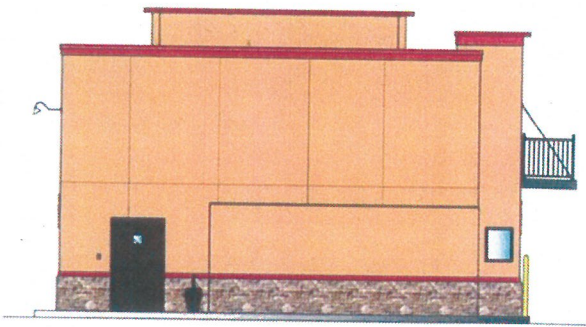

MAR 26 2018
PLANNING &
DESIGN SERVICES

17 Zone 1038

RECEIVED

MAR 26 2018

PLANNING &
DESIGN SERVICES

APPROVED AS NOTED
PROTOTYPE
ANY CHANGES IN DESIGN MUST BE SUBMITTED TO POPEYES FOR REVIEW AND APPROVAL.
By KRIsornkrai at 11:15 am, Nov 30, 2017
PLEASE NOTE THAT PLK'S APPROVAL OF ANY RENDERING, SITE, OR FLOOR PLAN IN ANY CASE DOES NOT CONSTITUTE (AND SHALL NOT BE DEEMED OR CONSTRUED TO CONSTITUTE) PLK'S APPROVAL OF ANY PARTICULAR SITE. IF YOU HAVE A PROPOSED SITE, YOU MUST OBTAIN PRIOR WRITTEN APPROVAL OF PLK'S DEVELOPMENT COMMITTEE TO DEVELOP SUCH SITE.

Popeyes Louisiana Kitchen
LK1746DL-Seat Prototype
Exterior Design Concept
10.26.2017

- Benjamin Moore 2158-30: **Delightful Golden**
- Benjamin Moore 2107-20: **Mocha Brown**
- Benjamin Moore 2040-10: **Rainforest Foliage**
- Benjamin Moore 2041-10: **Hunter Green**