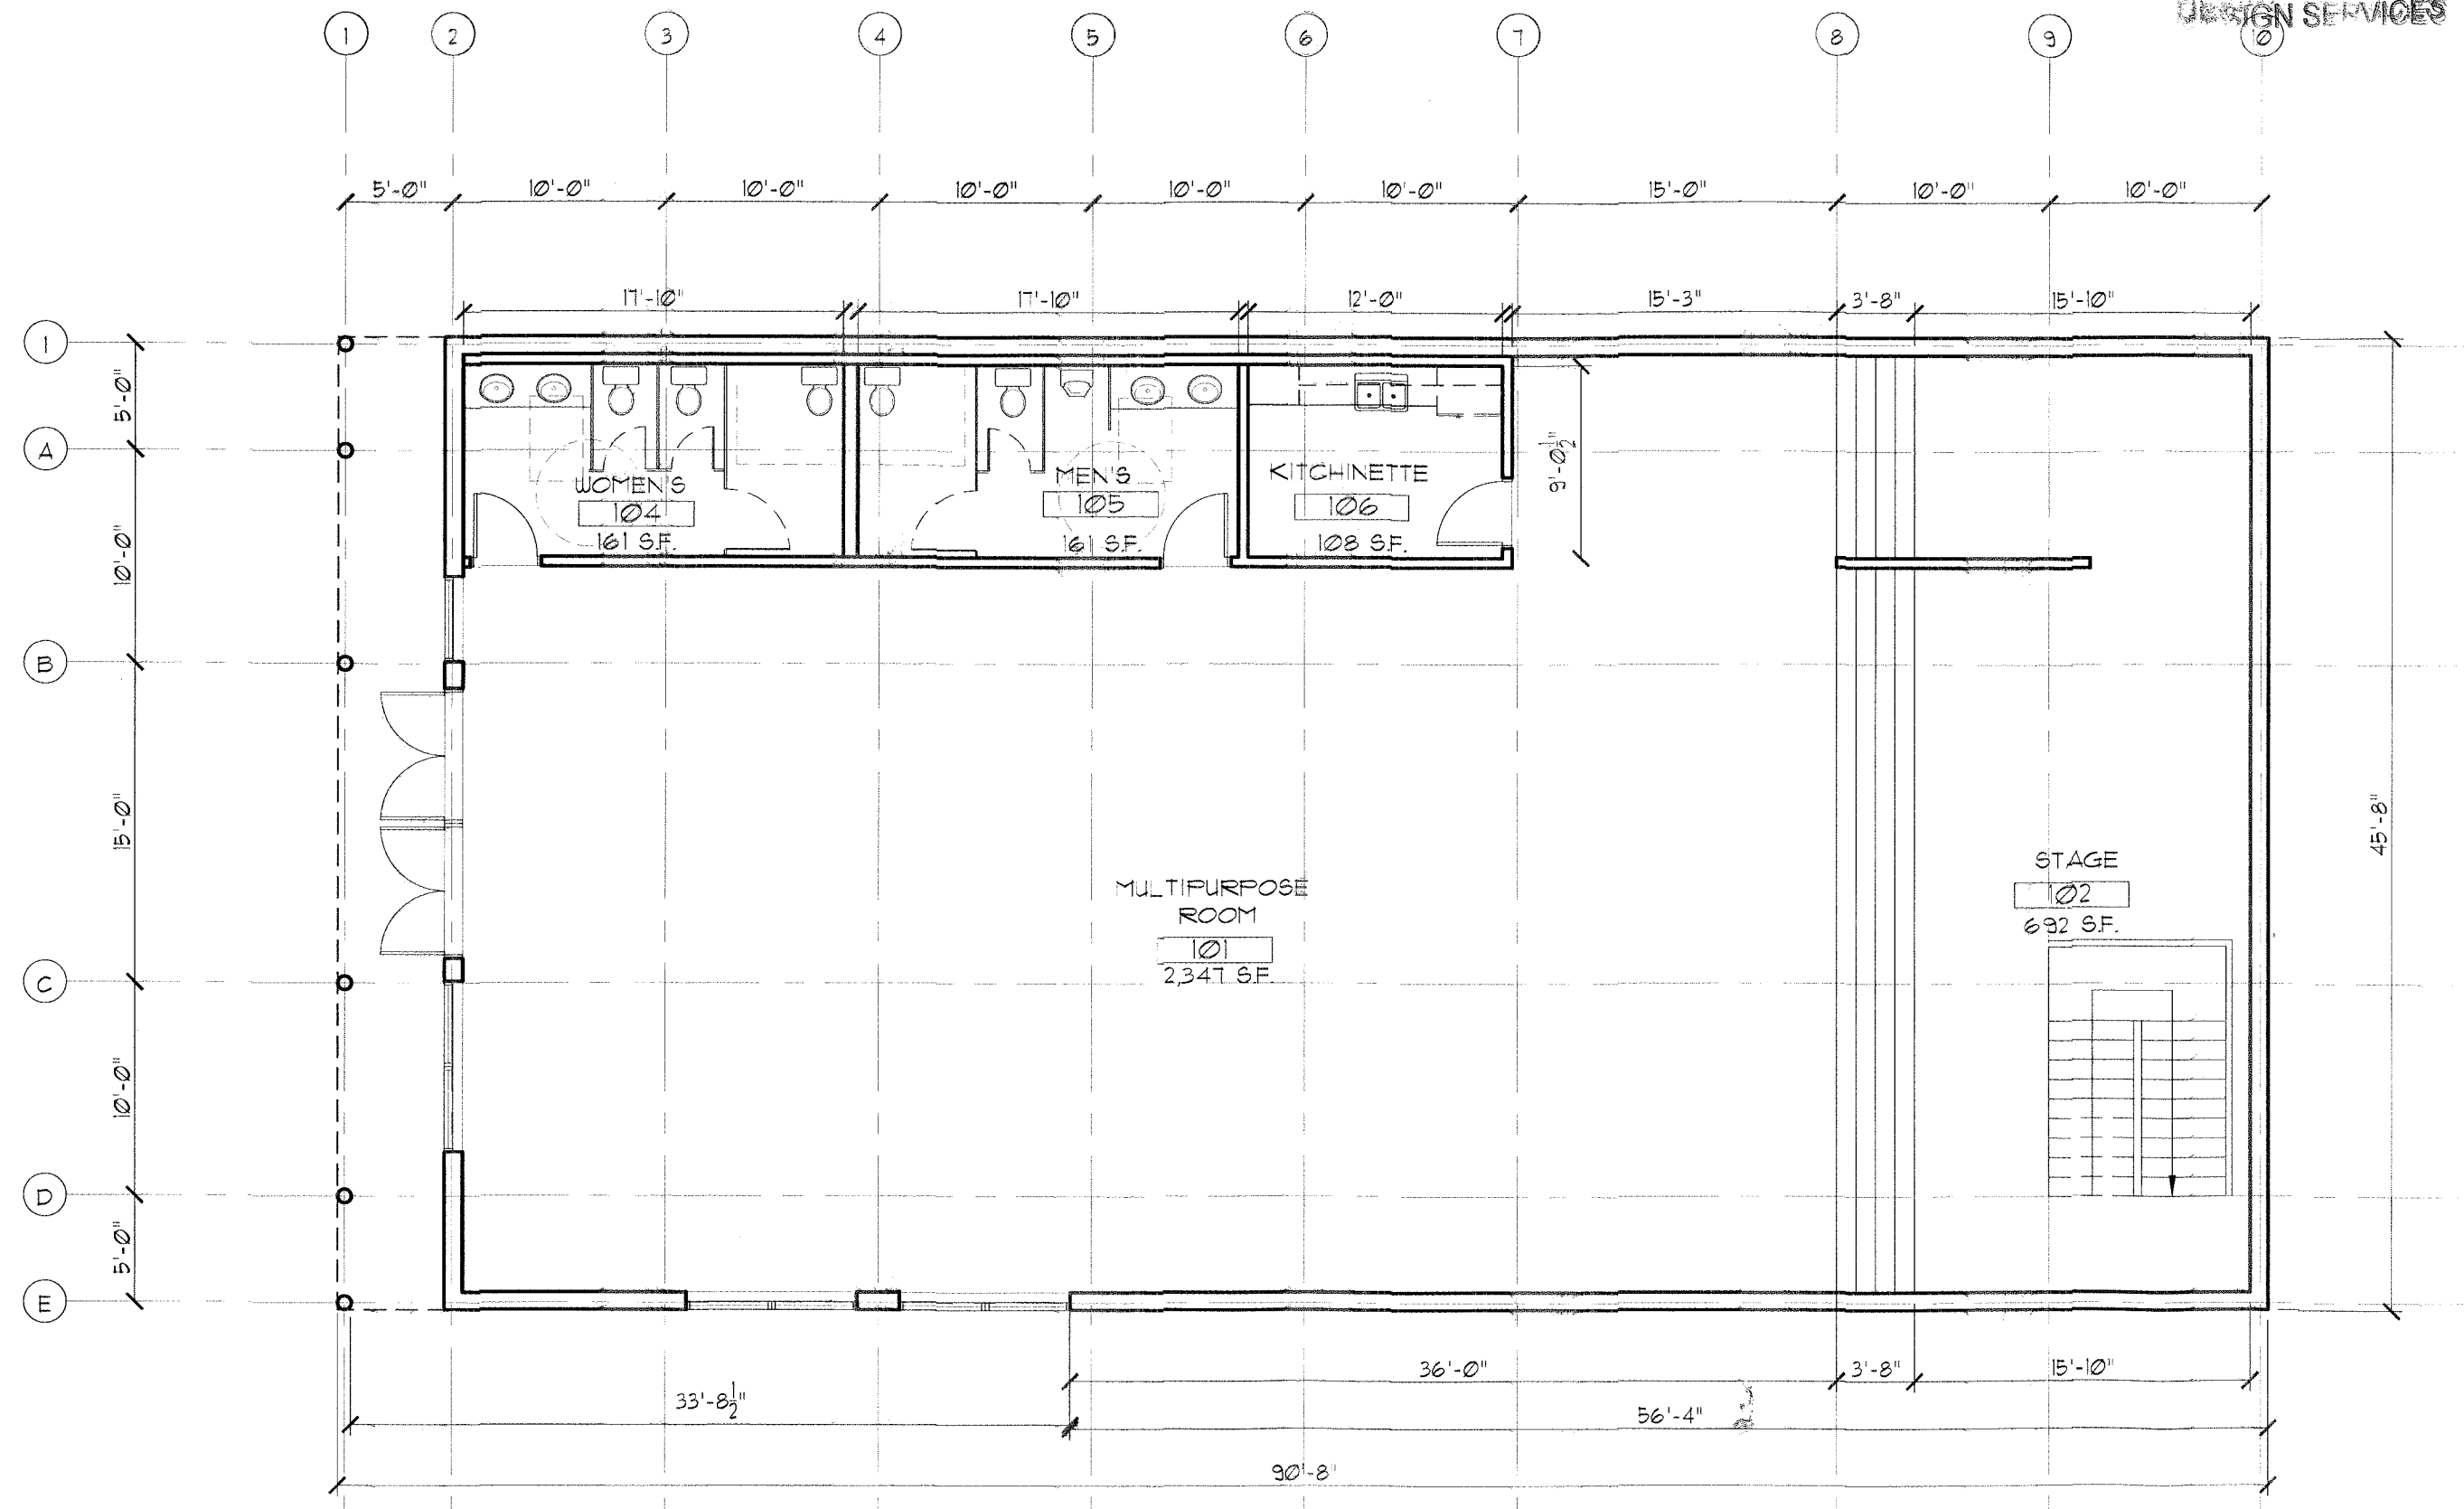

RECEIVED

FAN 03/01/18

DESIGN SERVICES

CONCEPTS 21 PLLC
 1119 ROSTREVOR CIRCLE
 PHONE: 502.292.7708
 MNOUR@CONCEPTS21.NET

THE BUDDHIST ASSOCIATION INC
 8510 THIRD STREET ROAD
 LOUISVILLE, KY 40272

GROUND LEVEL PLAN
 DRAWN: A.N
 DATE: FEB. 24 2017
 SCALE: 1/8"=1'-0"

A101

18CUP1003