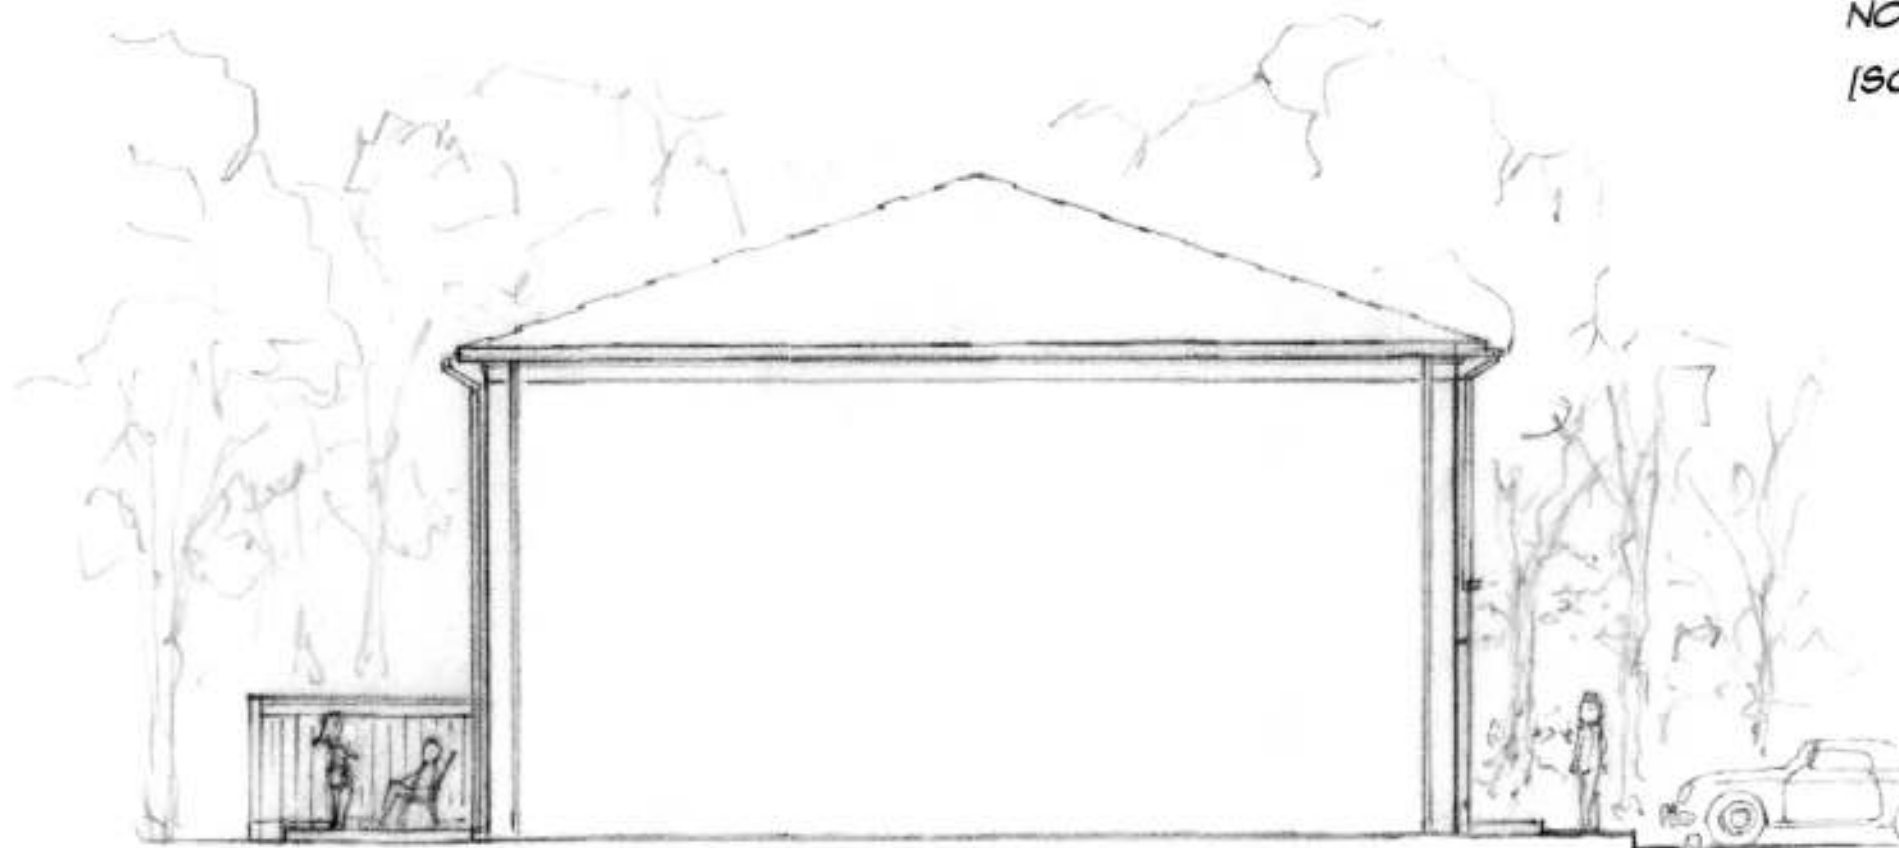

EXISTING RESIDENCE

MERIDIAN AVENUE (FRONT) FACADE - UNIT 7

dan l. fultz
architect
115 S. Sherrin Avenue #8
Louisville, Kentucky 40207

NORTHWEST [SIDE] FACADE - UNITS 6 & 7
[SOUTHEAST FACADE SIMILAR]

NORTHWEST [SIDE] FACADE - UNITS 1 - 5
[SOUTHEAST FACADE SIMILAR]

NORTHEAST (FRONT) FACADE - UNIT 6

EXISTING RESIDENCE

SOUTHWEST [FRONT] FACADE - UNITS 1-5

dan l. fultz
architect
115 S. Sherrin Avenue #8
Louisville, Kentucky 40207

NORTHEAST [REAR] FACADE - UNITS 1 - 5

dan l. fultz
architect
115 S. Sherrin Avenue #8
Louisville, Kentucky 40207