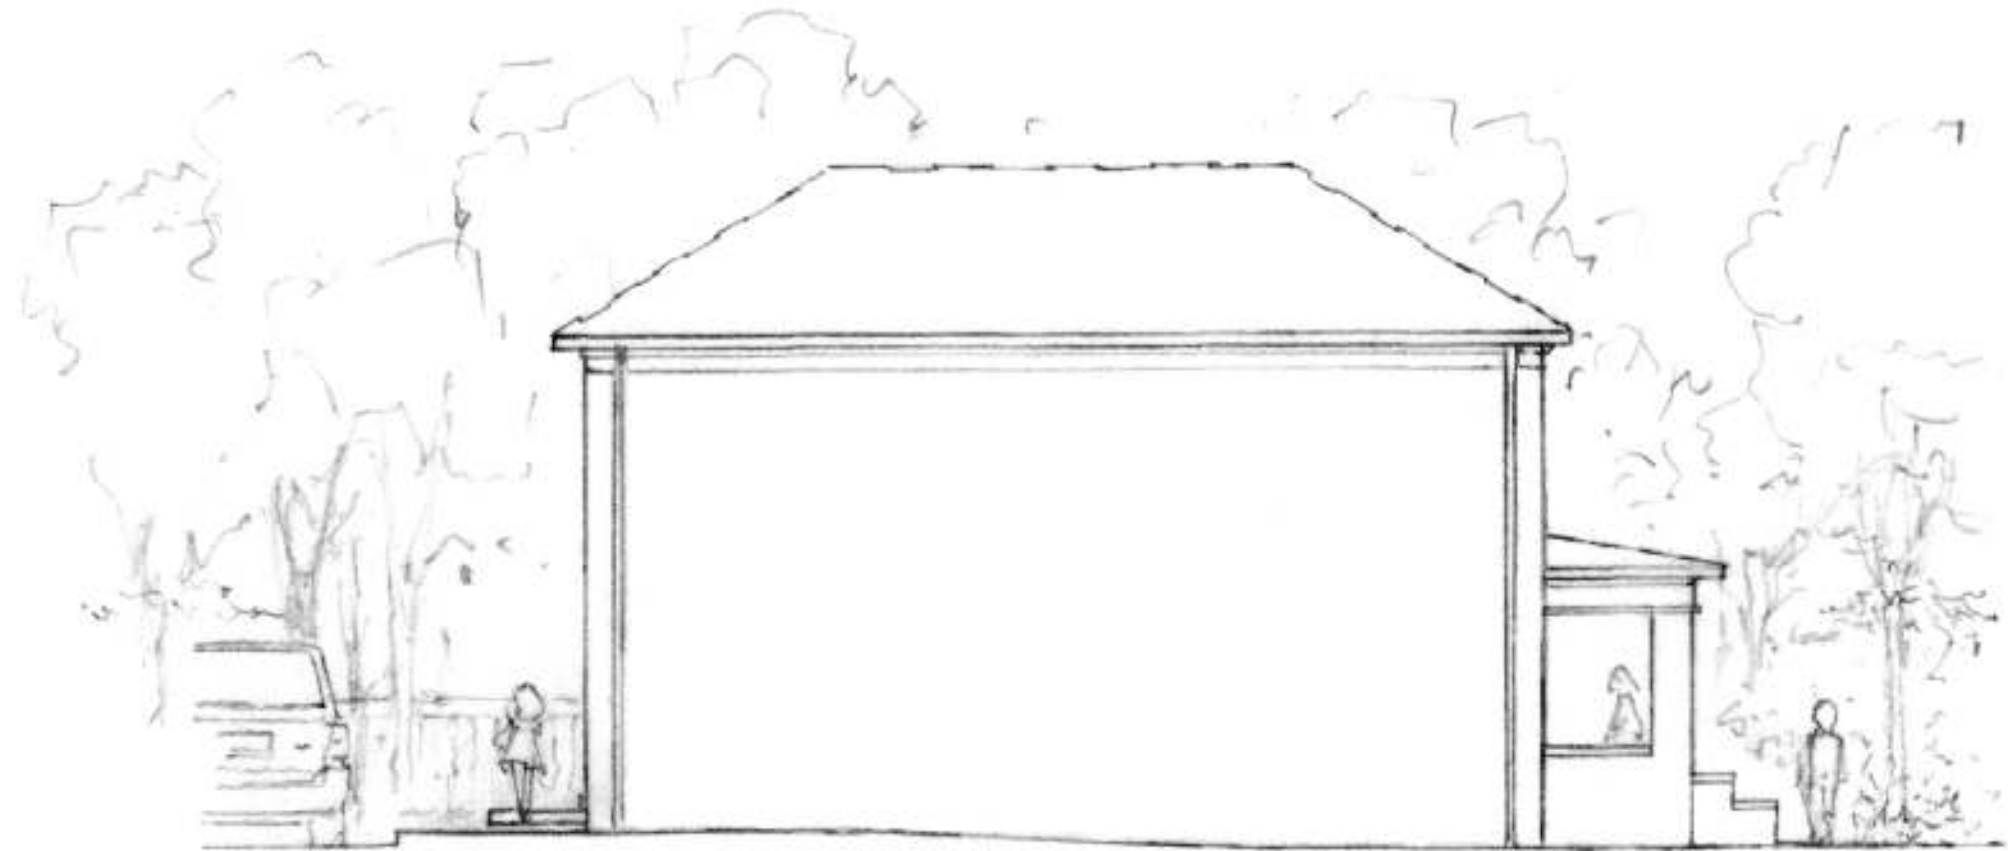

EXISTING RESIDENCE

MERIDIAN AVENUE (FRONT) FACADE - UNIT 7

dan l. fultz
architect
115 S. Sherrin Avenue #8
Louisville, Kentucky 40207

NORTHWEST [SIDE] FACADE - UNITS 6 & 7
[SOUTHEAST FACADE SIMILAR]

NORTHWEST [SIDE] FACADE - UNITS 1 - 5
[SOUTHEAST FACADE SIMILAR]

NORTHEAST (FRONT) FACADE - UNIT 6

EXISTING RESIDENCE

SOUTHWEST [FRONT] FACADE - UNITS 1-5

dan l. fultz
architect
115 S. Sherrin Avenue #8
Louisville, Kentucky 40207

NORTHEAST [REAR] FACADE - UNITS 1 - 5

dan l. fultz
architect
115 S. Sherrin Avenue #8
Louisville, Kentucky 40207