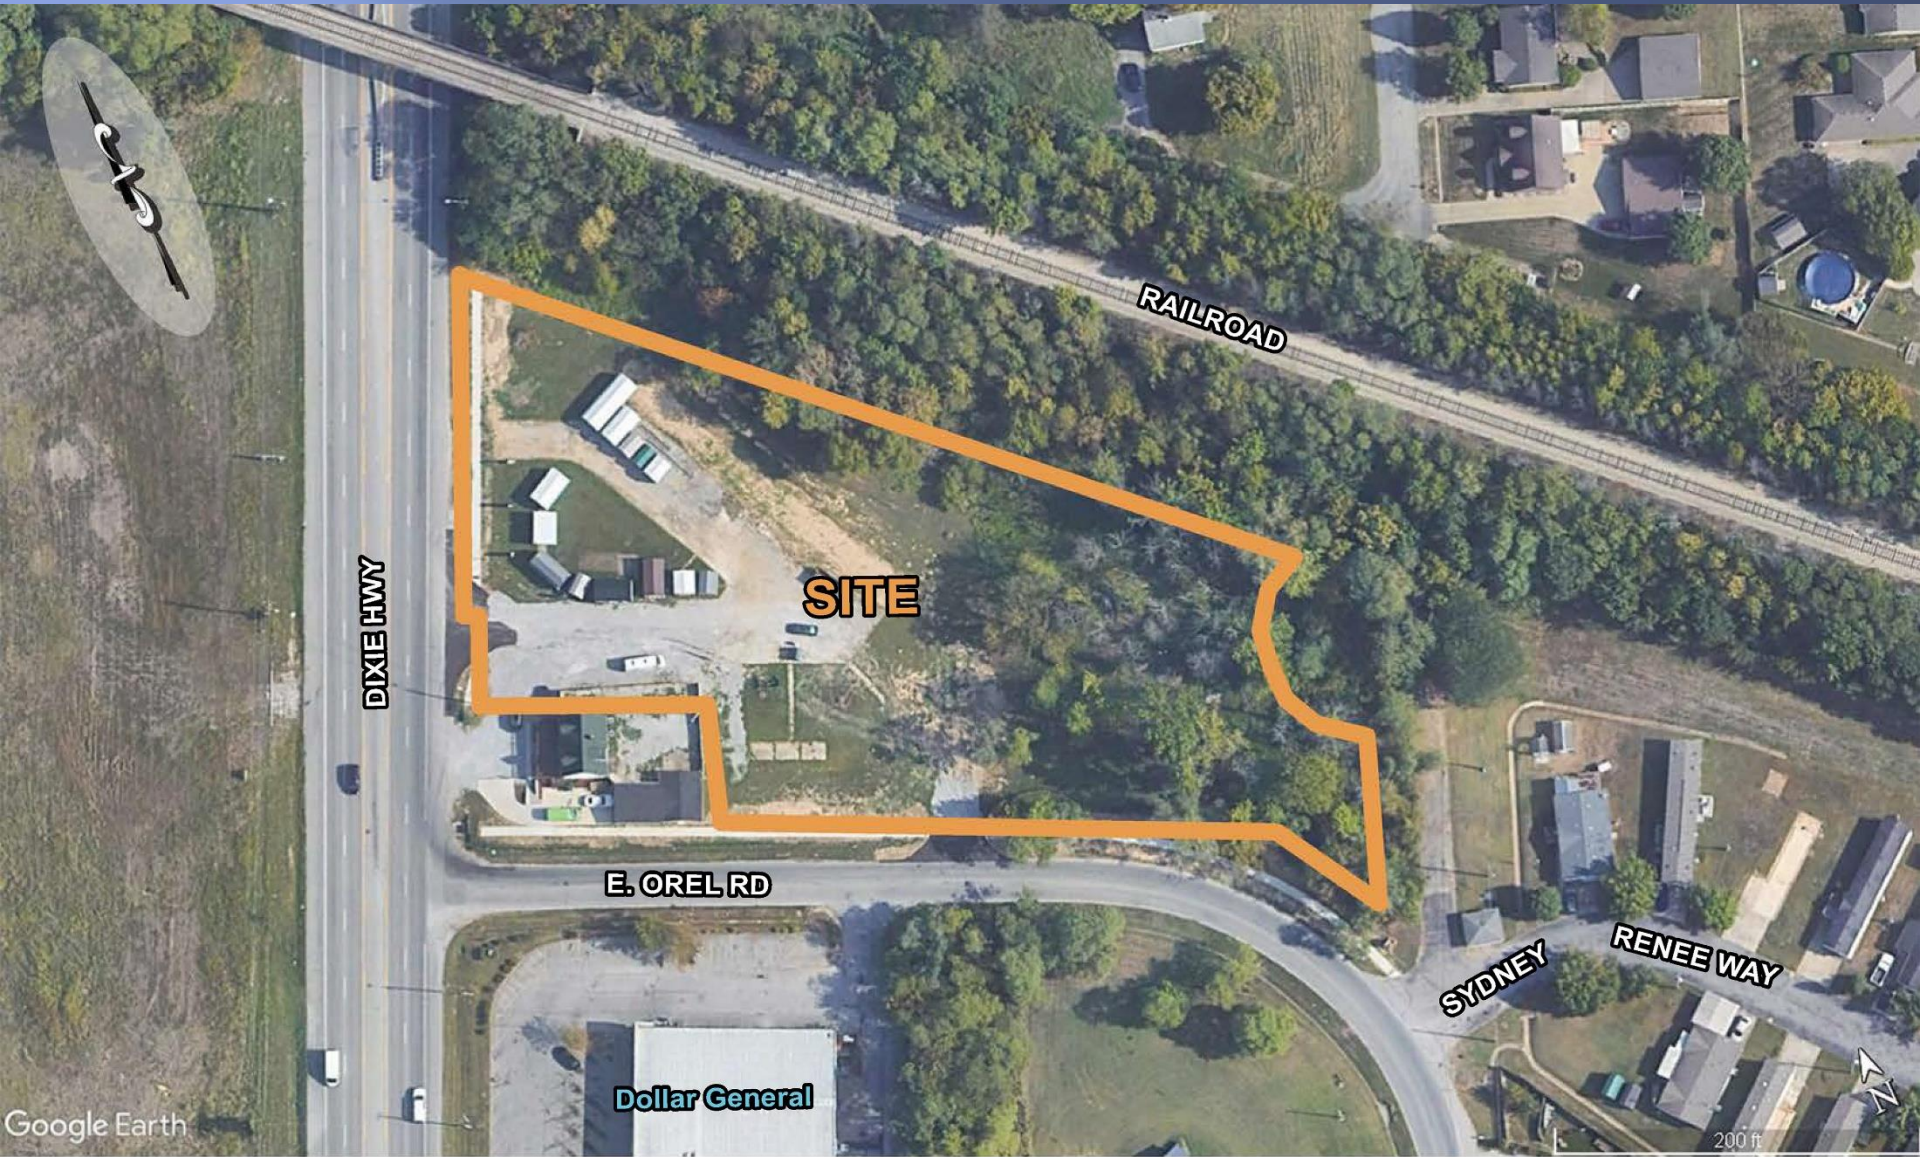

ORELL STORAGE

Public Hearing

December 15th, 2022

Owner:

11905 DIXIE LLC

Prepared By: Ann Richard, RLA

LAND DESIGN & DEVELOPMENT INC

503 Washburn Avenue, Suite 101, Louisville, KY 40222 | p: (502) 426-9374

AERIAL - EXISTING

Google Earth

JOB # 11095
DATE: 12.14.2022

Aerial

AERIAL - PROPOSED

Google Earth

JOB # 11095
DATE: 12.14.2022

Aerial