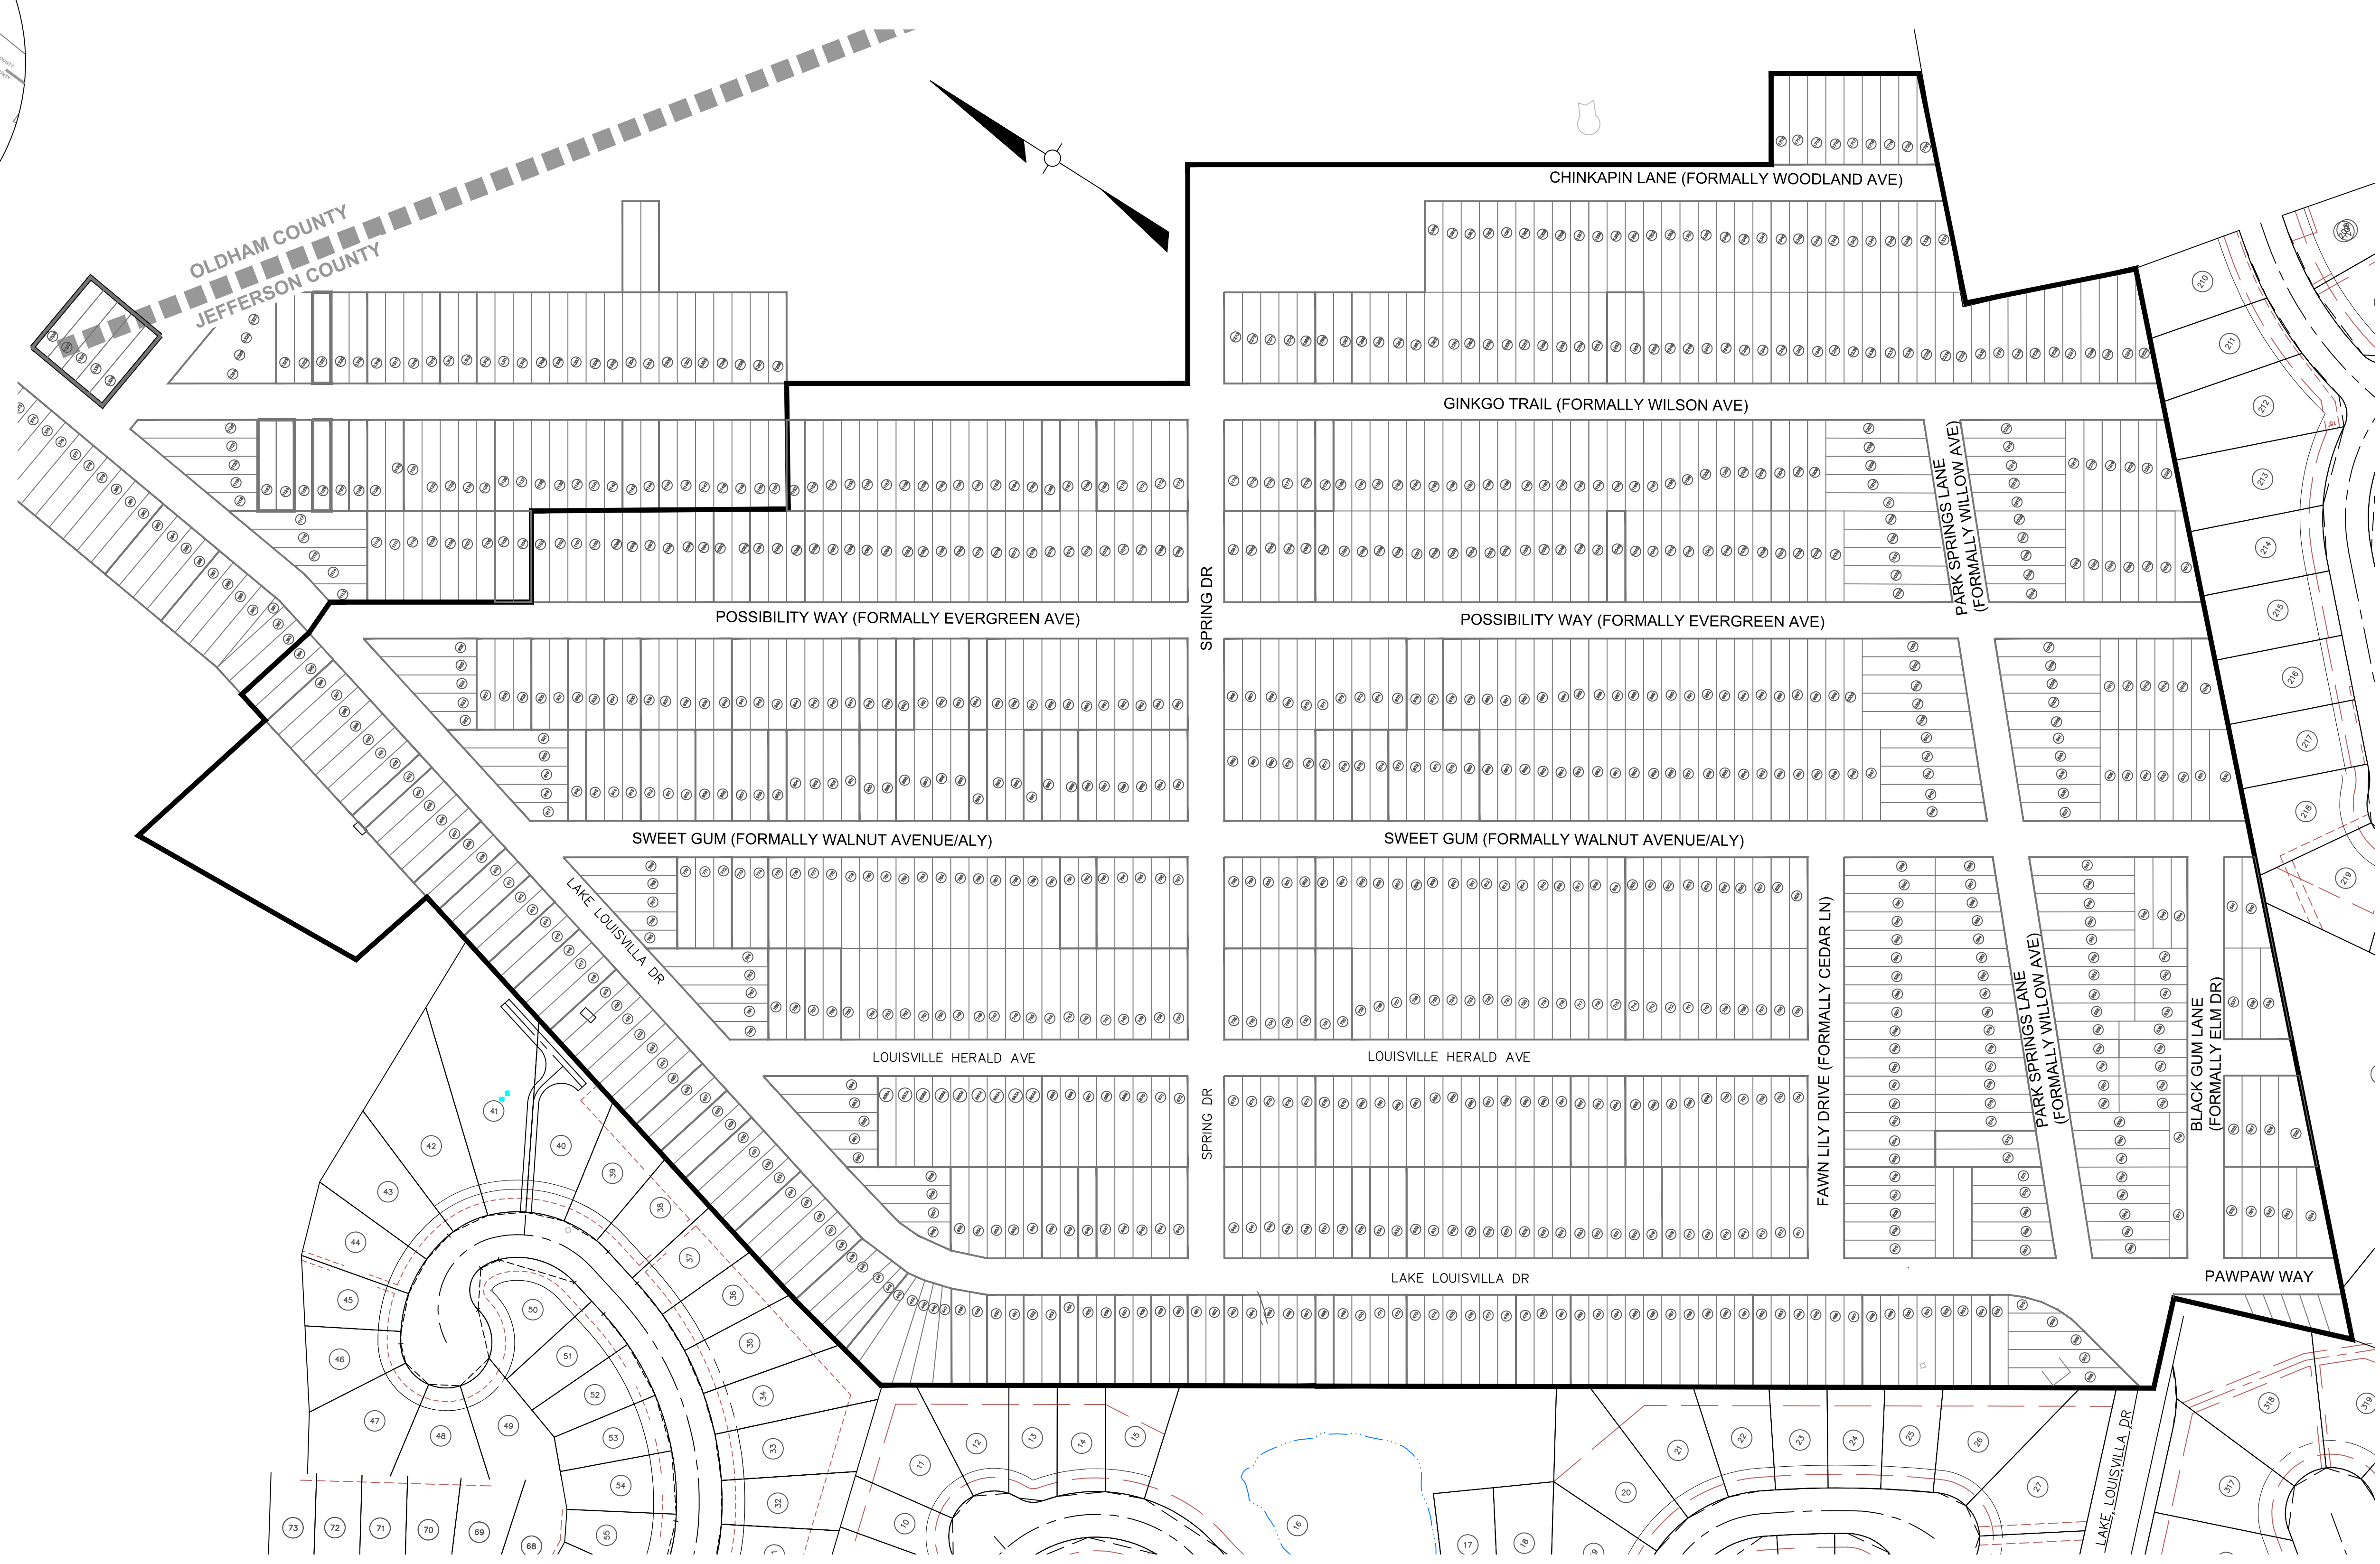

LOCATION MAP

OLDHAM COUNTY
JEFFERSON COUNTY

NO.	REVISION	DATE
1	NAME CHANGES	10/6/15

SHEET TITLE:
STREET NAME CHANGE EXHIBIT

PROJECT TITLE:
PARK SPRINGS

JOB NO. 2595
SCALE: 1" = 100'
DATE: 09/15/2015
DRAWING NO:

K:\JOBS\2595\MISC\2595-STREET NAME CHANGES-temp exhibit.dwg, 10/6/2015 9:09:45 AM, DWG To PDF.pc3