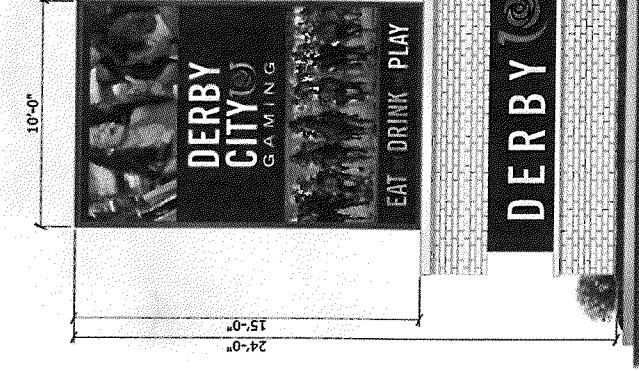

RECEIVED

MAR 26 2018

PLANNING &
DESIGN SERVICES

MATRIARCH
LIGHT SOLUTIONS

LED DISPLAYS & EXTERIOR LOGO SIGNAGE - DF PYLON

- General Notes for Letters, Horseshoe, Rose
• Fab'd Aluminum Letters, Horseshoe, & Rose Internally Illuminated by LEDs.
Satin Black Painted Returns
- All: Translucent Sign Faces with Translucent Graphic Film.
1" Black Trimcap.

2 SETS REQ'D | Scale= 3/8"=1'

Side View

Nighttime Illumination

Side Elevation A | Scale: 3/16"=1'

Front View | Scale: 3/16"=1'

- General Notes LED Displays
- WATCHFIRE Full Color LED Display.
- 2 Req'd.

Side Elevation B | Scale: 3/16"=1'