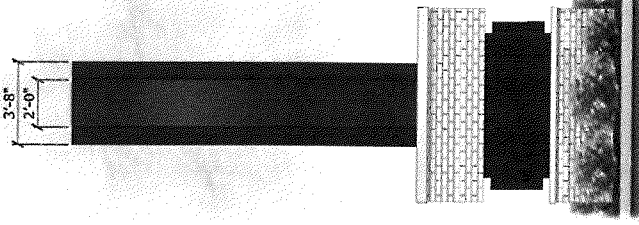

2 SETS REQ'D | Scale= 3/8"=1'

Side View

Nighttime Illumination

Side Elevation A | Scale: 3/16"=1'

Front View | Scale: 3/16"=1'

- General Notes LED Displays
- WATCHFIRE Full Color LED Display.
- 2 Req'd.

Side Elevation B | Scale: 3/16"=1'