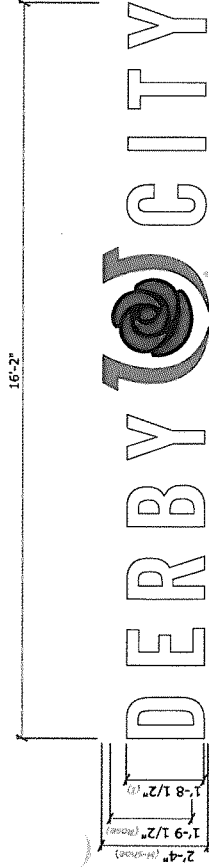

RECEIVED

MAR 26 2018

PLANNING &
DESIGN SERVICES

MATRIARCH
LIGHT SOLUTIONS

LED DISPLAYS & EXTERIOR LOGO SIGNAGE - DF PYLON

- General Notes for Letters, Horseshoe, Rose
• Fab'd Aluminum Letters, Horseshoe, & Rose Internally Illuminated by LEDs.
Satin Black Painted Returns
- All: Translucent Sign Faces with Translucent Graphic Film.
1" Black Trimcap.

2 SETS REQ'D | Scale= 3/8"=1'

Side View

Nighttime Illumination

Side Elevation A | Scale: 3/16"=1'

Front View | Scale: 3/16"=1'

- General Notes LED Displays
- WATCHFIRE Full Color LED Display.
- 2 Req'd.

Side Elevation B | Scale: 3/16"=1'