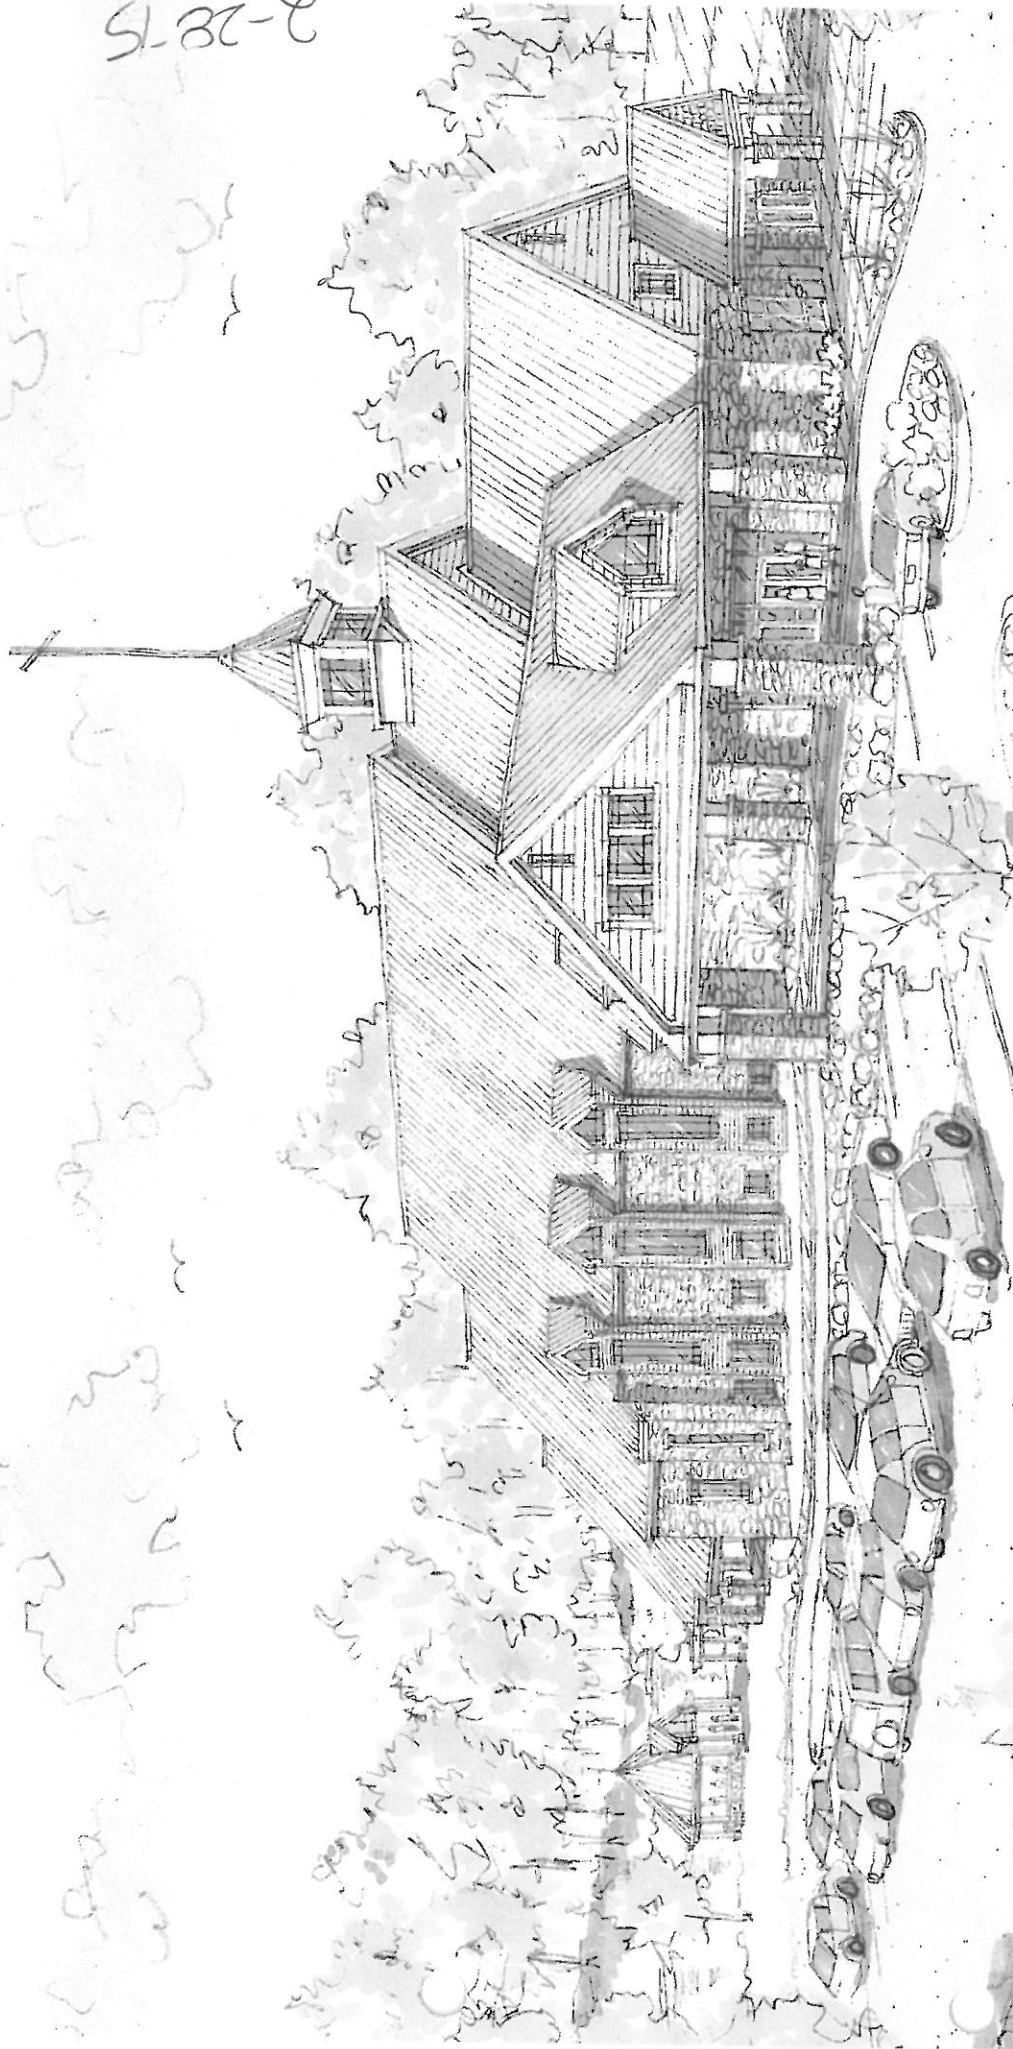

2-28-15

SOUTHEAST CHRISTIAN IN THE WOODS

WATTERSON TRAIL, LOUISVILLE
JANUARY 13, 2015

DESIGN SERVICES

RECEIVED

EXCEPT DEPICTED,
PROPERTY OF
WORKS. USE OF THE
ONLY BE DON BY
MISSION FROM BIRMG