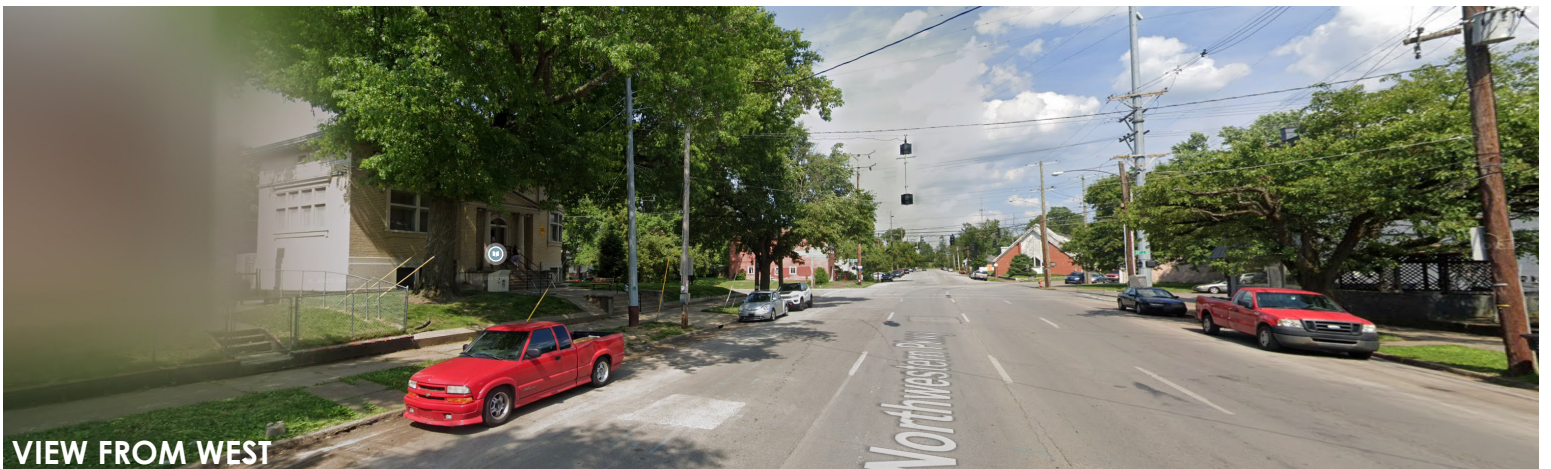

VIEW FROM NORTH

VIEW FROM EAST

VIEW FROM SOUTH

VIEW FROM WEST

WINDOWS AND DOORS TO BE PAINTED  
ALUMINUM CURTAIN WALL SYSTEM WITH NO  
OUTSIDE MULLION CAPS (STRUCTURAL  
SILICONE GLAZED) (YKK OR EQUIVALENT)