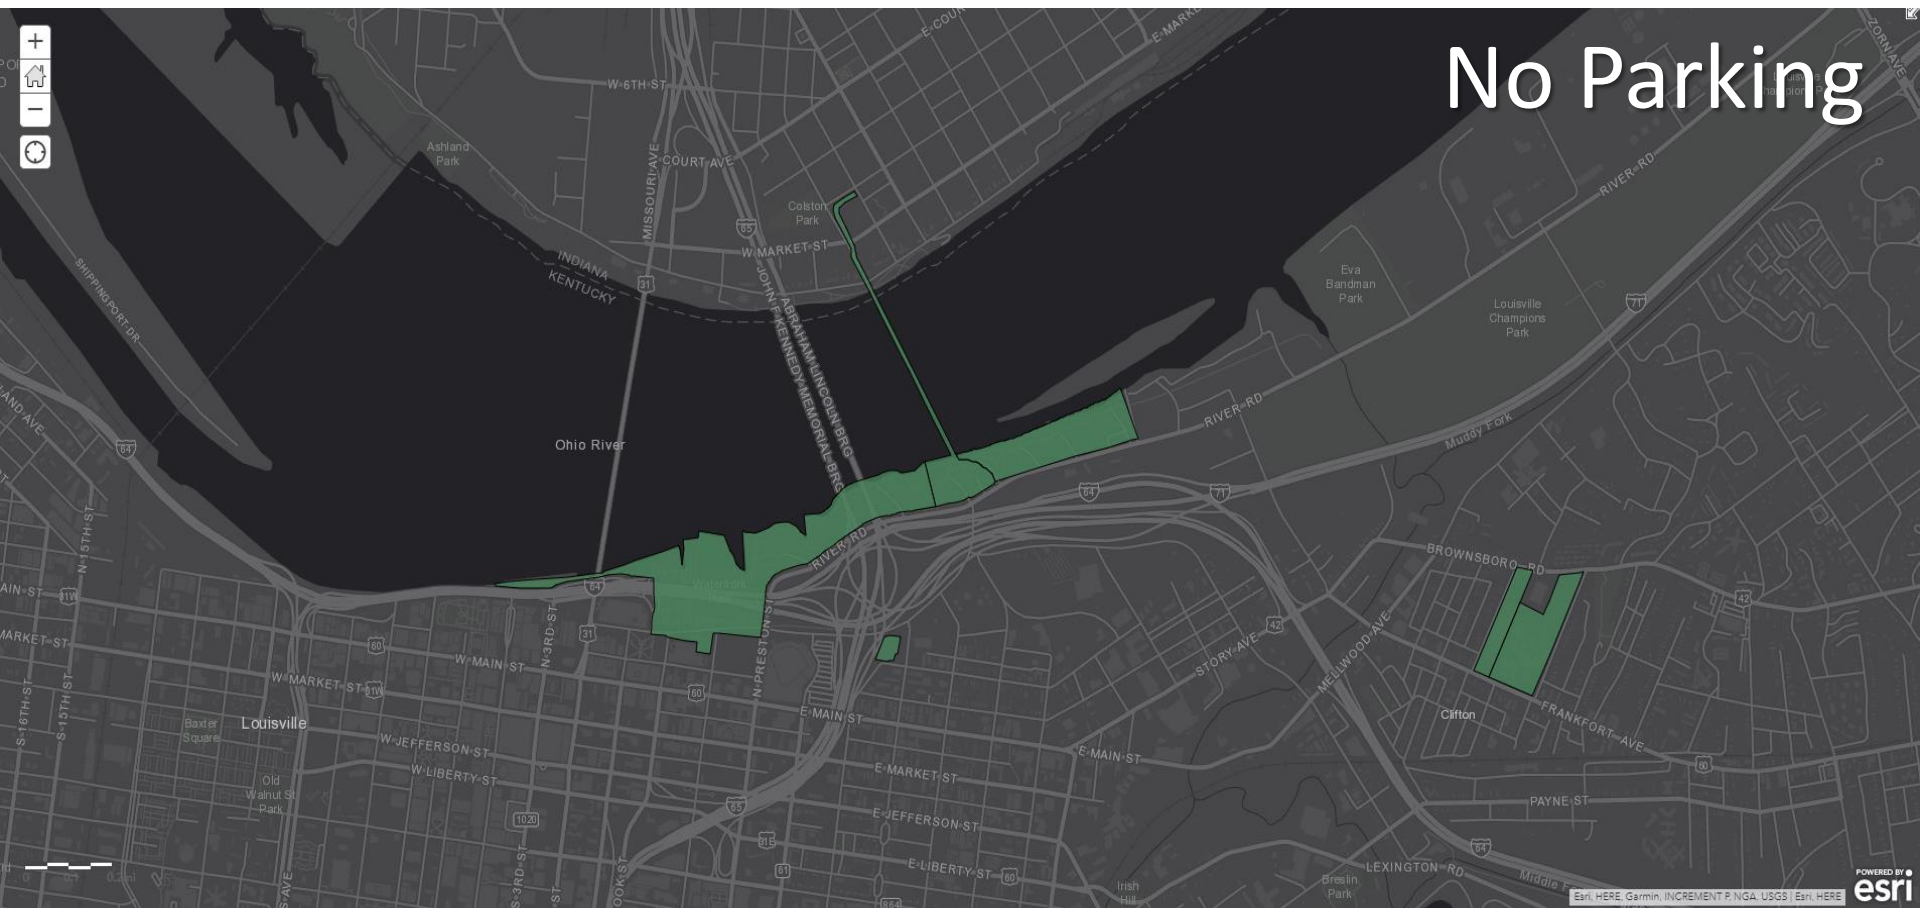

# Louisville Dockless Vehicles

- 4 Active Operators
  - Lime – 450
  - Bird – 450
  - Bolt – 150
  - Spin – 150
- 431,179 Recorded Trips
- Average trip distance 1.09 Miles

Restricted

# No Parking

# Speed Restrictions