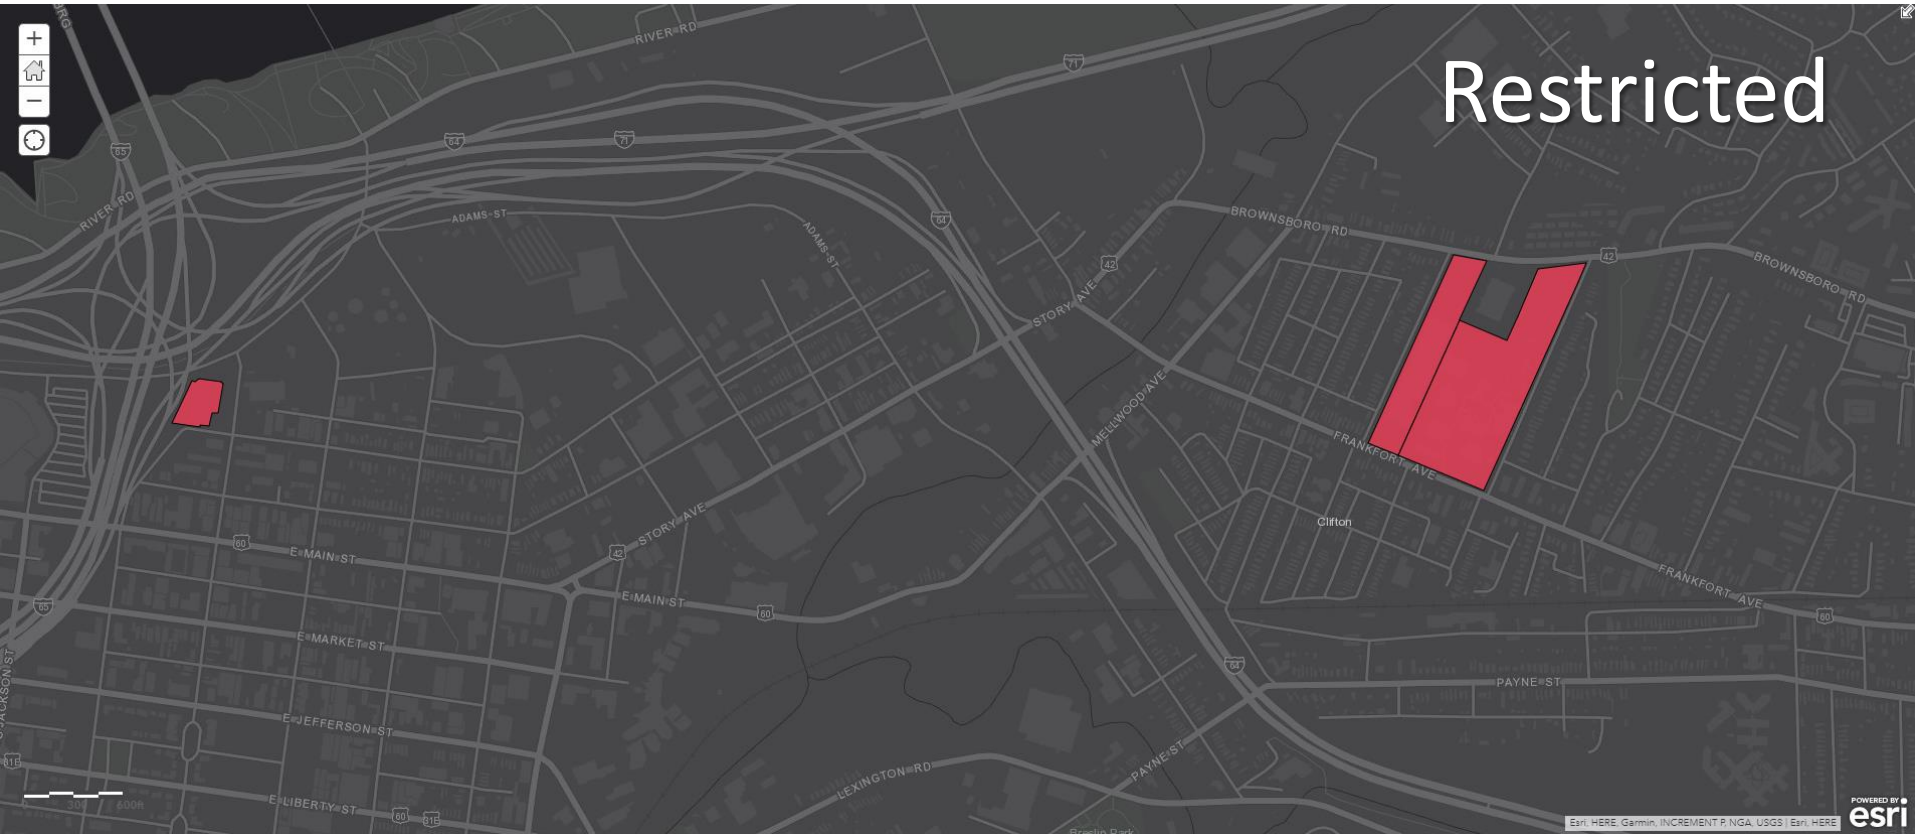

# Louisville Dockless Vehicles

- 4 Active Operators
  - Lime – 450
  - Bird – 450
  - Bolt – 150
  - Spin – 150
- 431,179 Recorded Trips
- Average trip distance 1.09 Miles

Restricted

# No Parking

# Speed Restrictions