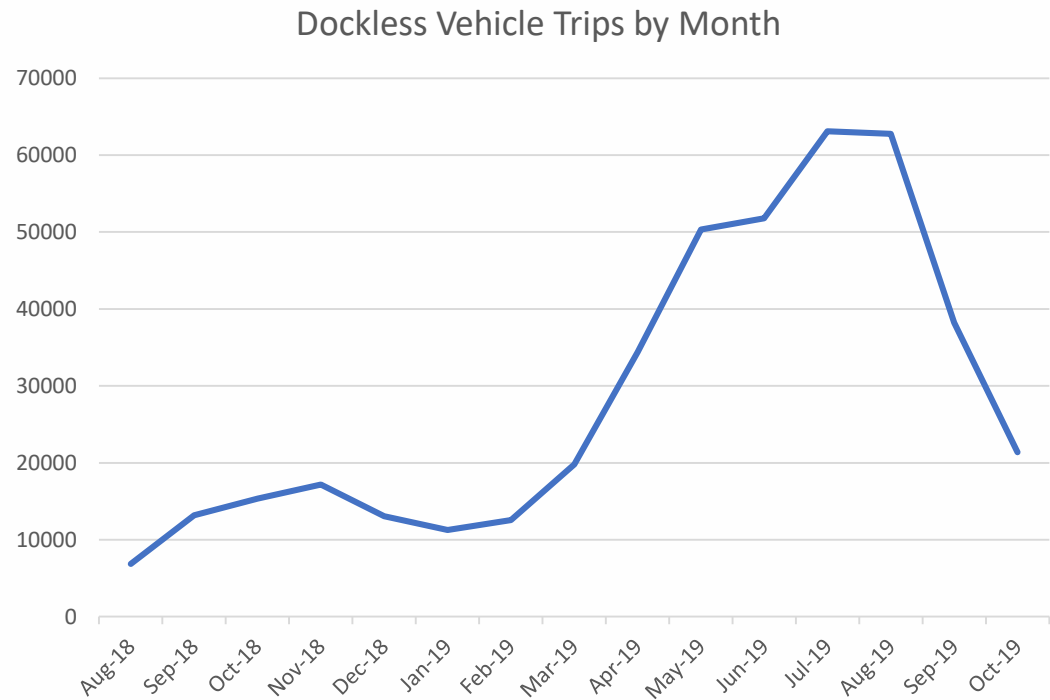

# Louisville Dockless Vehicles

- 4 Active Operators
  - Lime – 450
  - Bird – 450
  - Bolt – 150
  - Spin – 150
- 431,179 Recorded Trips
- Average trip distance 1.09 Miles

Restricted