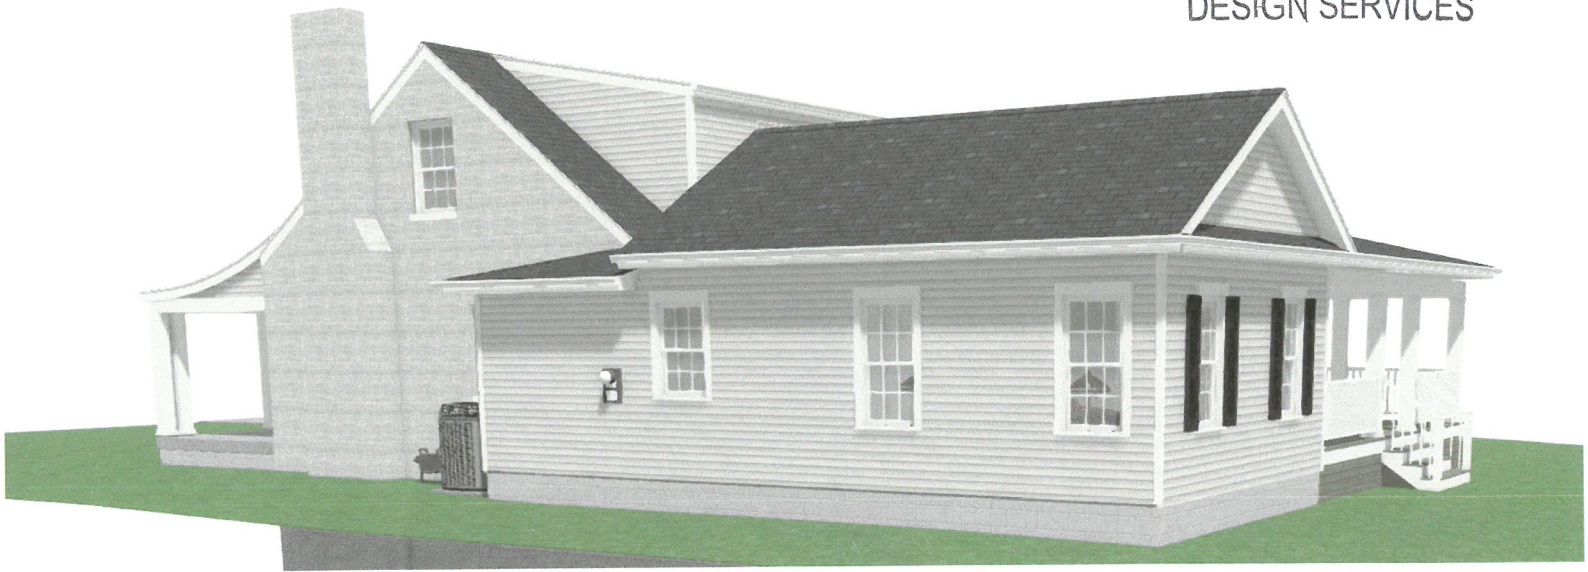

RECEIVED  
MAR 29 2018  
PLANNING &  
DESIGN SERVICES

3936 NAPANEE ROAD  
LOUISVILLE, KY 40207

CHARLIE WILLIAMS DESIG  
1626 WINDSOR PLACE  
LOUISVILLE, KY 40203

18 VARIANCE 1032

RECEIVED  
MAR 29 2018  
PLANNING &  
DESIGN SERVICES

3936 NAPANEE ROAD  
LOUISVILLE, KY 40207

CHARLIE WILLIAMS DESIGN  
1626 WINDSOR PLACE  
LOUISVILLE, KY 40204

18 VARIANCE 1032