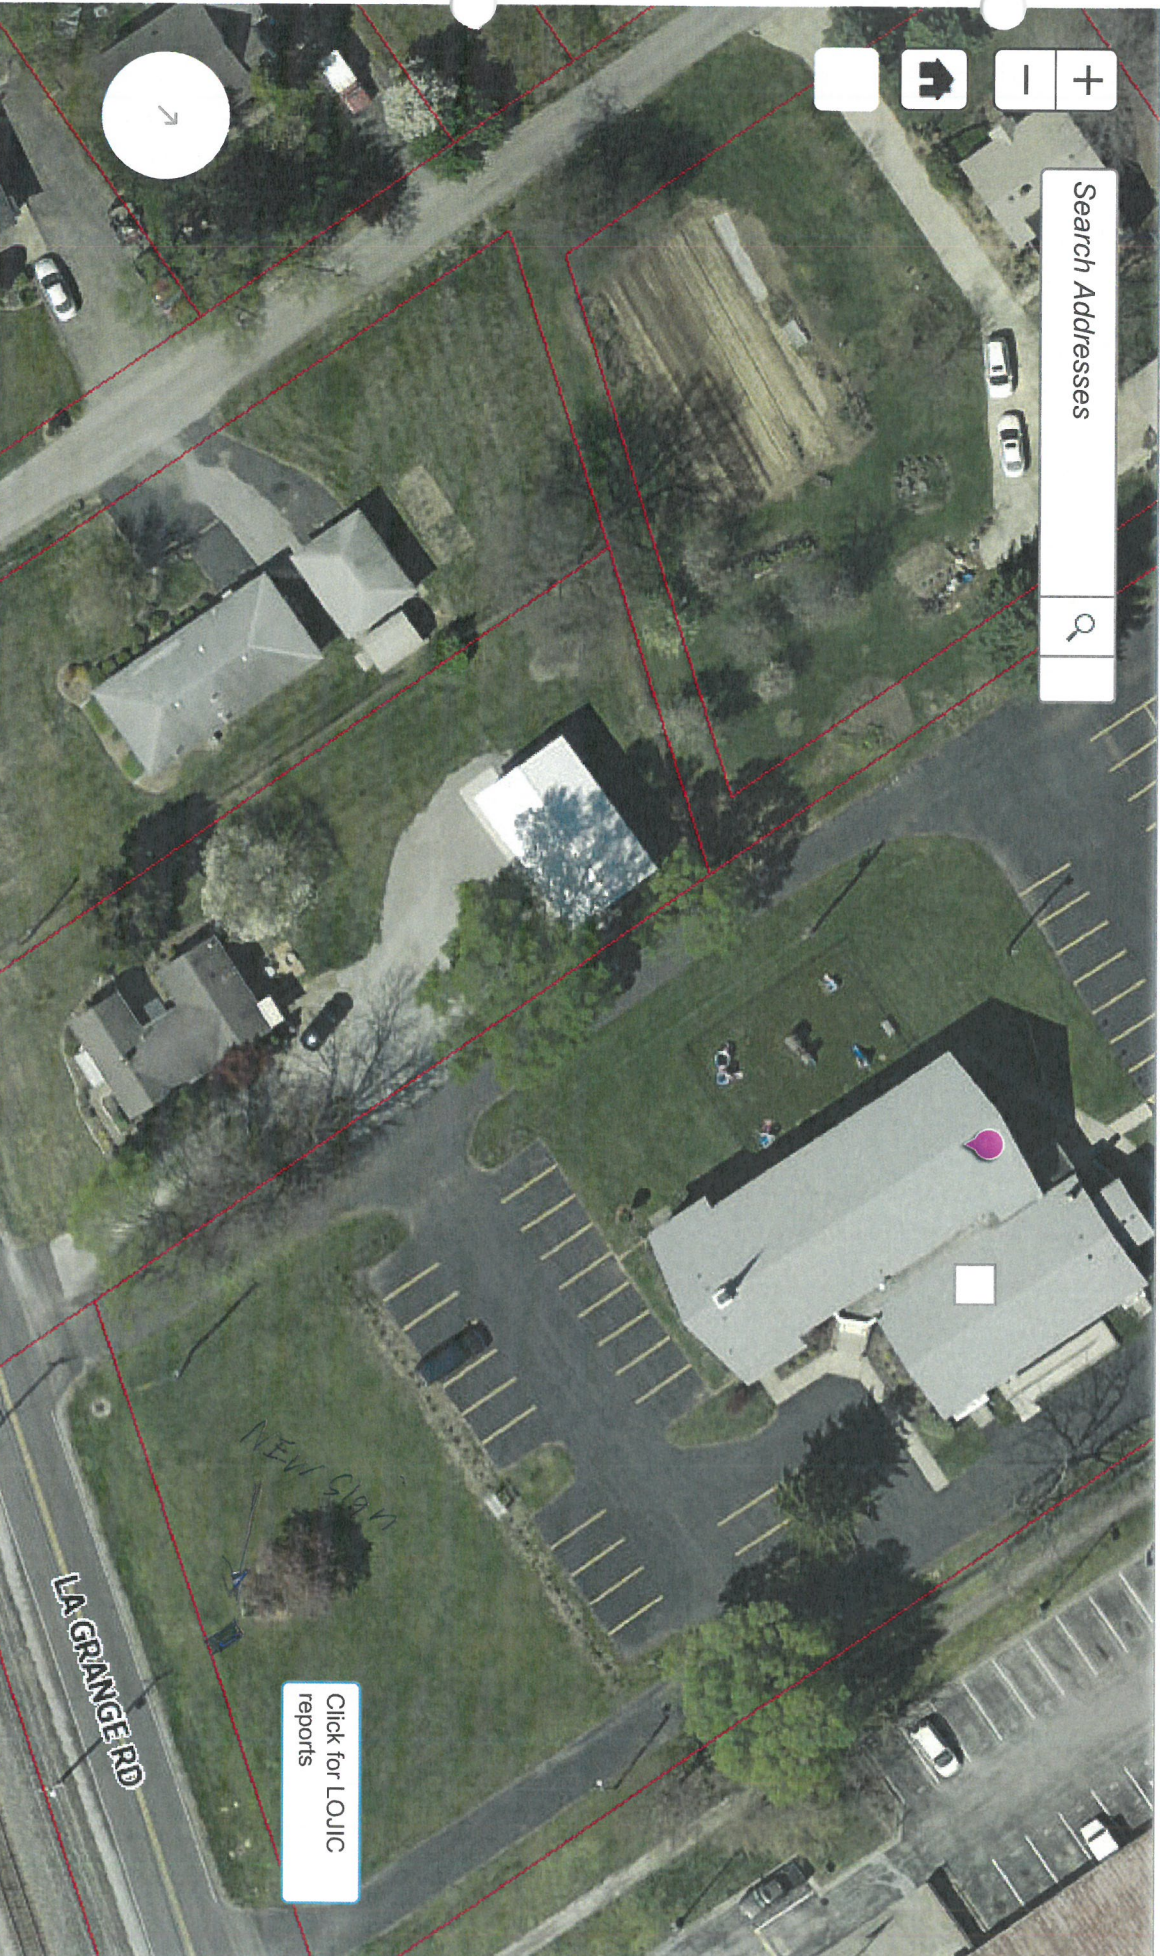

The LOJIC Interactive Maps and LOJIC Citrix network will not be available on Sunday, June 30, 2019 from 8:00 am to 9:30 am due to routine server maintenance.

X

[LOJIC](#) [Maps](#) [Data](#) [Services](#) [News](#) [About](#) [Search](#)

A GIS Partnership to Meet the Growing Needs of Louisville, KY

RECEIVED
JUL 18 2019
PLANNING & DESIGN SERVICES

19-WAIVER - 0032

The LOJIC Interactive Maps and LOJIC Citrix network will not be available on Sunday, June 30, 2019 from 8:00 am to 9:30 am due to routine server maintenance.