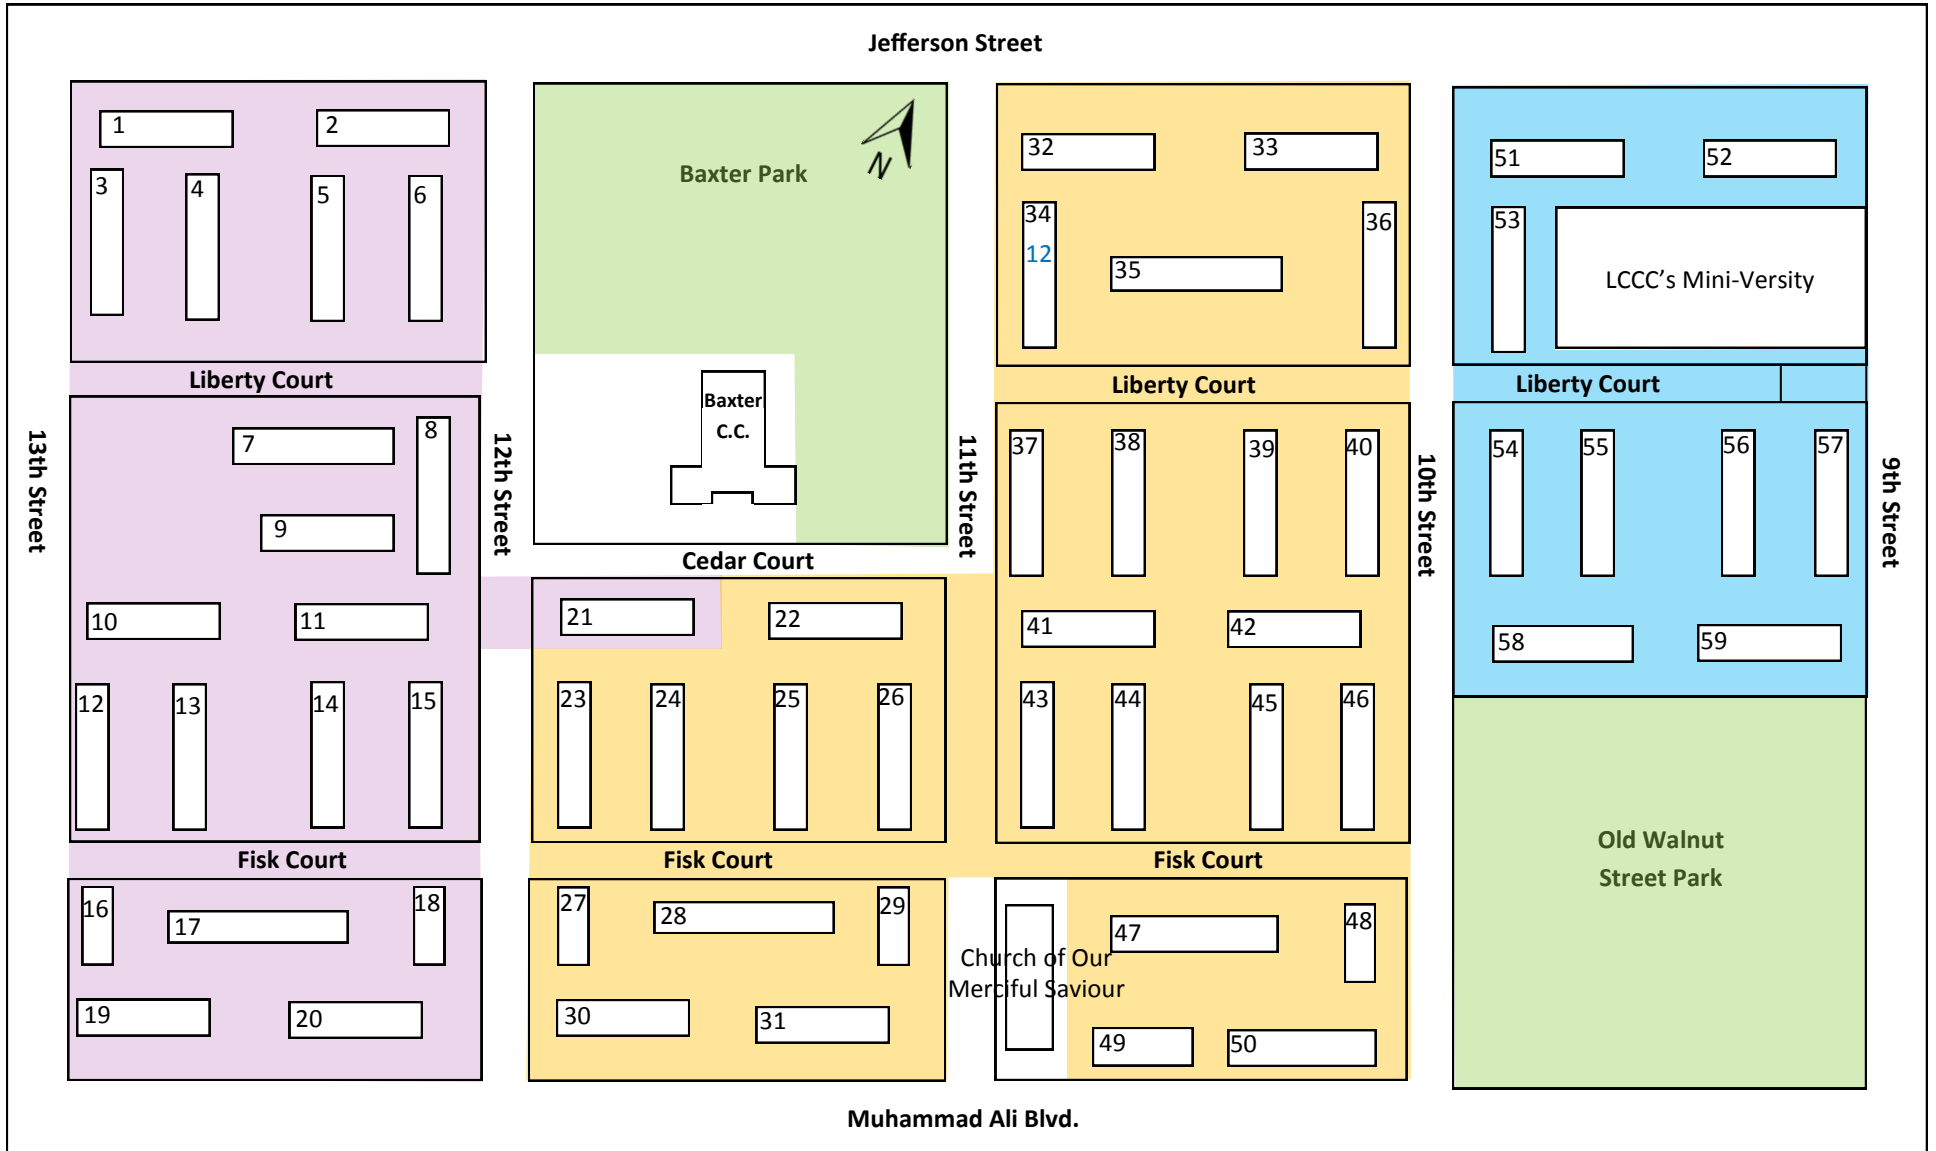

# Beecher Terrace Demolition Plan- Revised 4-24-2018

 Phase III Demo  
267 Dwelling units  
2 Non-dwelling units

 Phase II Demo  
370 Dwelling units  
8 Non-dwelling units

 Phase I Demo  
121 Dwelling units