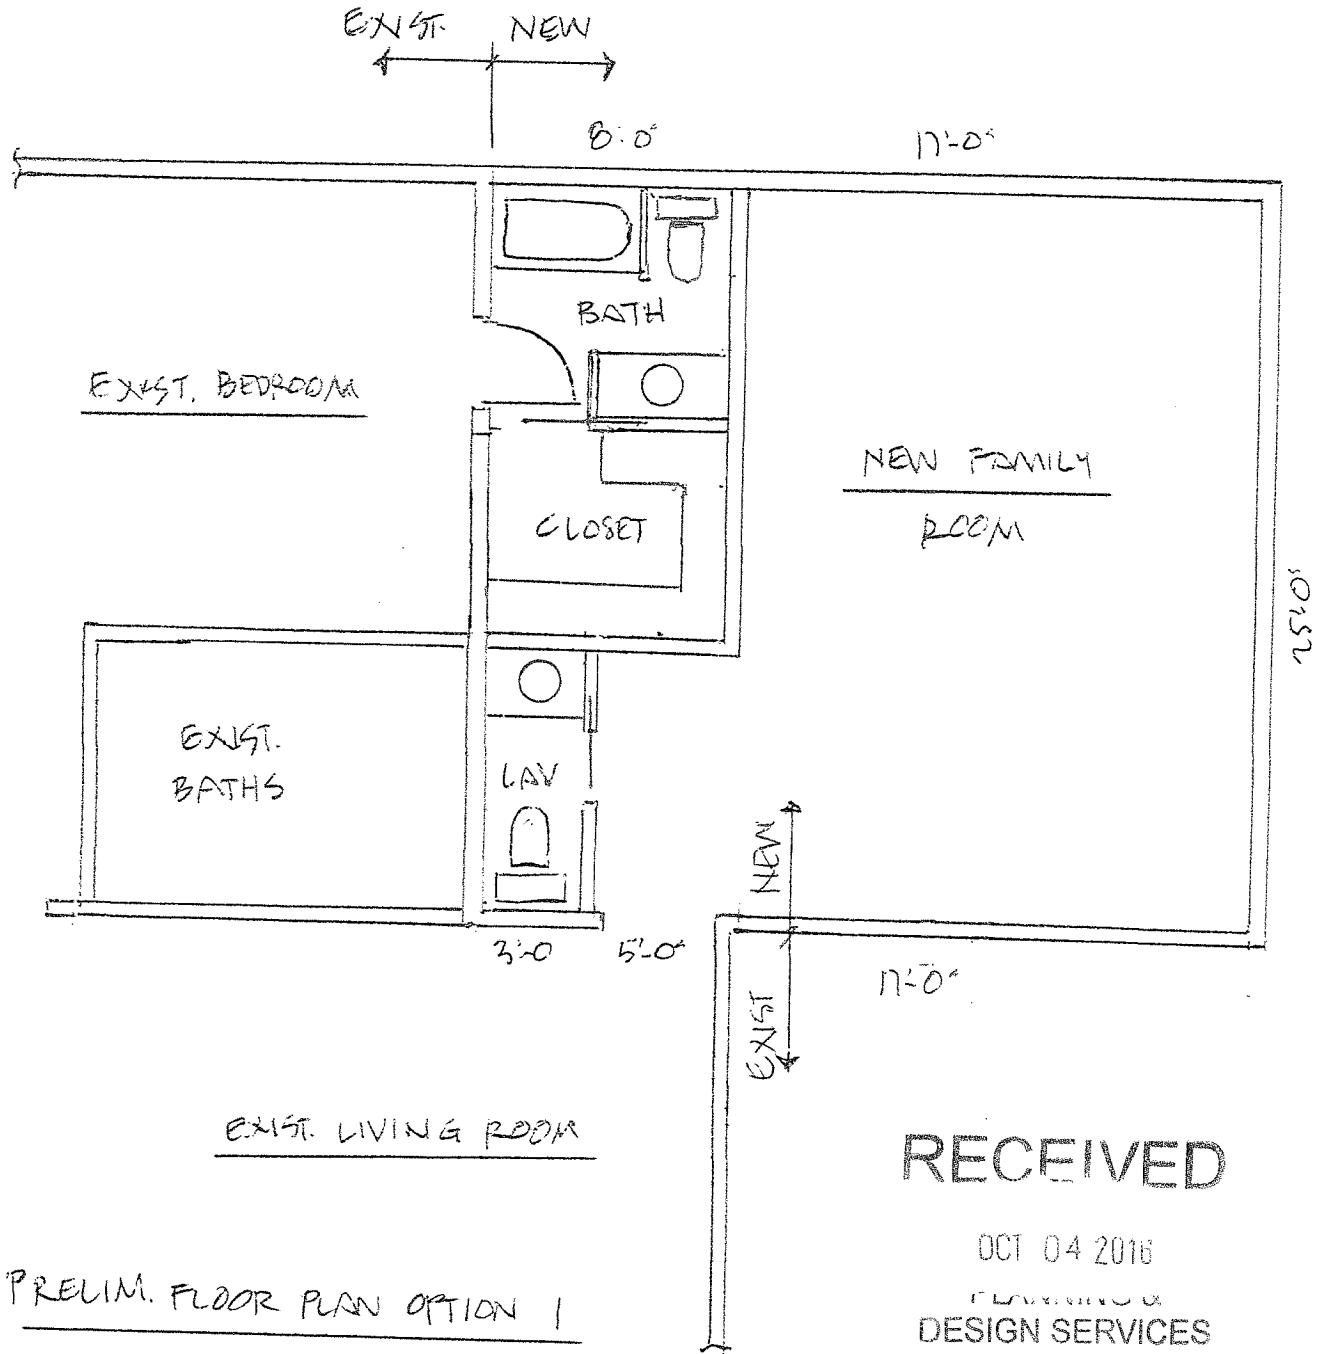

SMITH RESIDENCE

300 NORBOURNE BLVD.
LOUISVILLE, KY 40207

DATE 7/27/2016 SHEET 1 OF 2

PRELIM. FLOOR PLAN OPTION 1