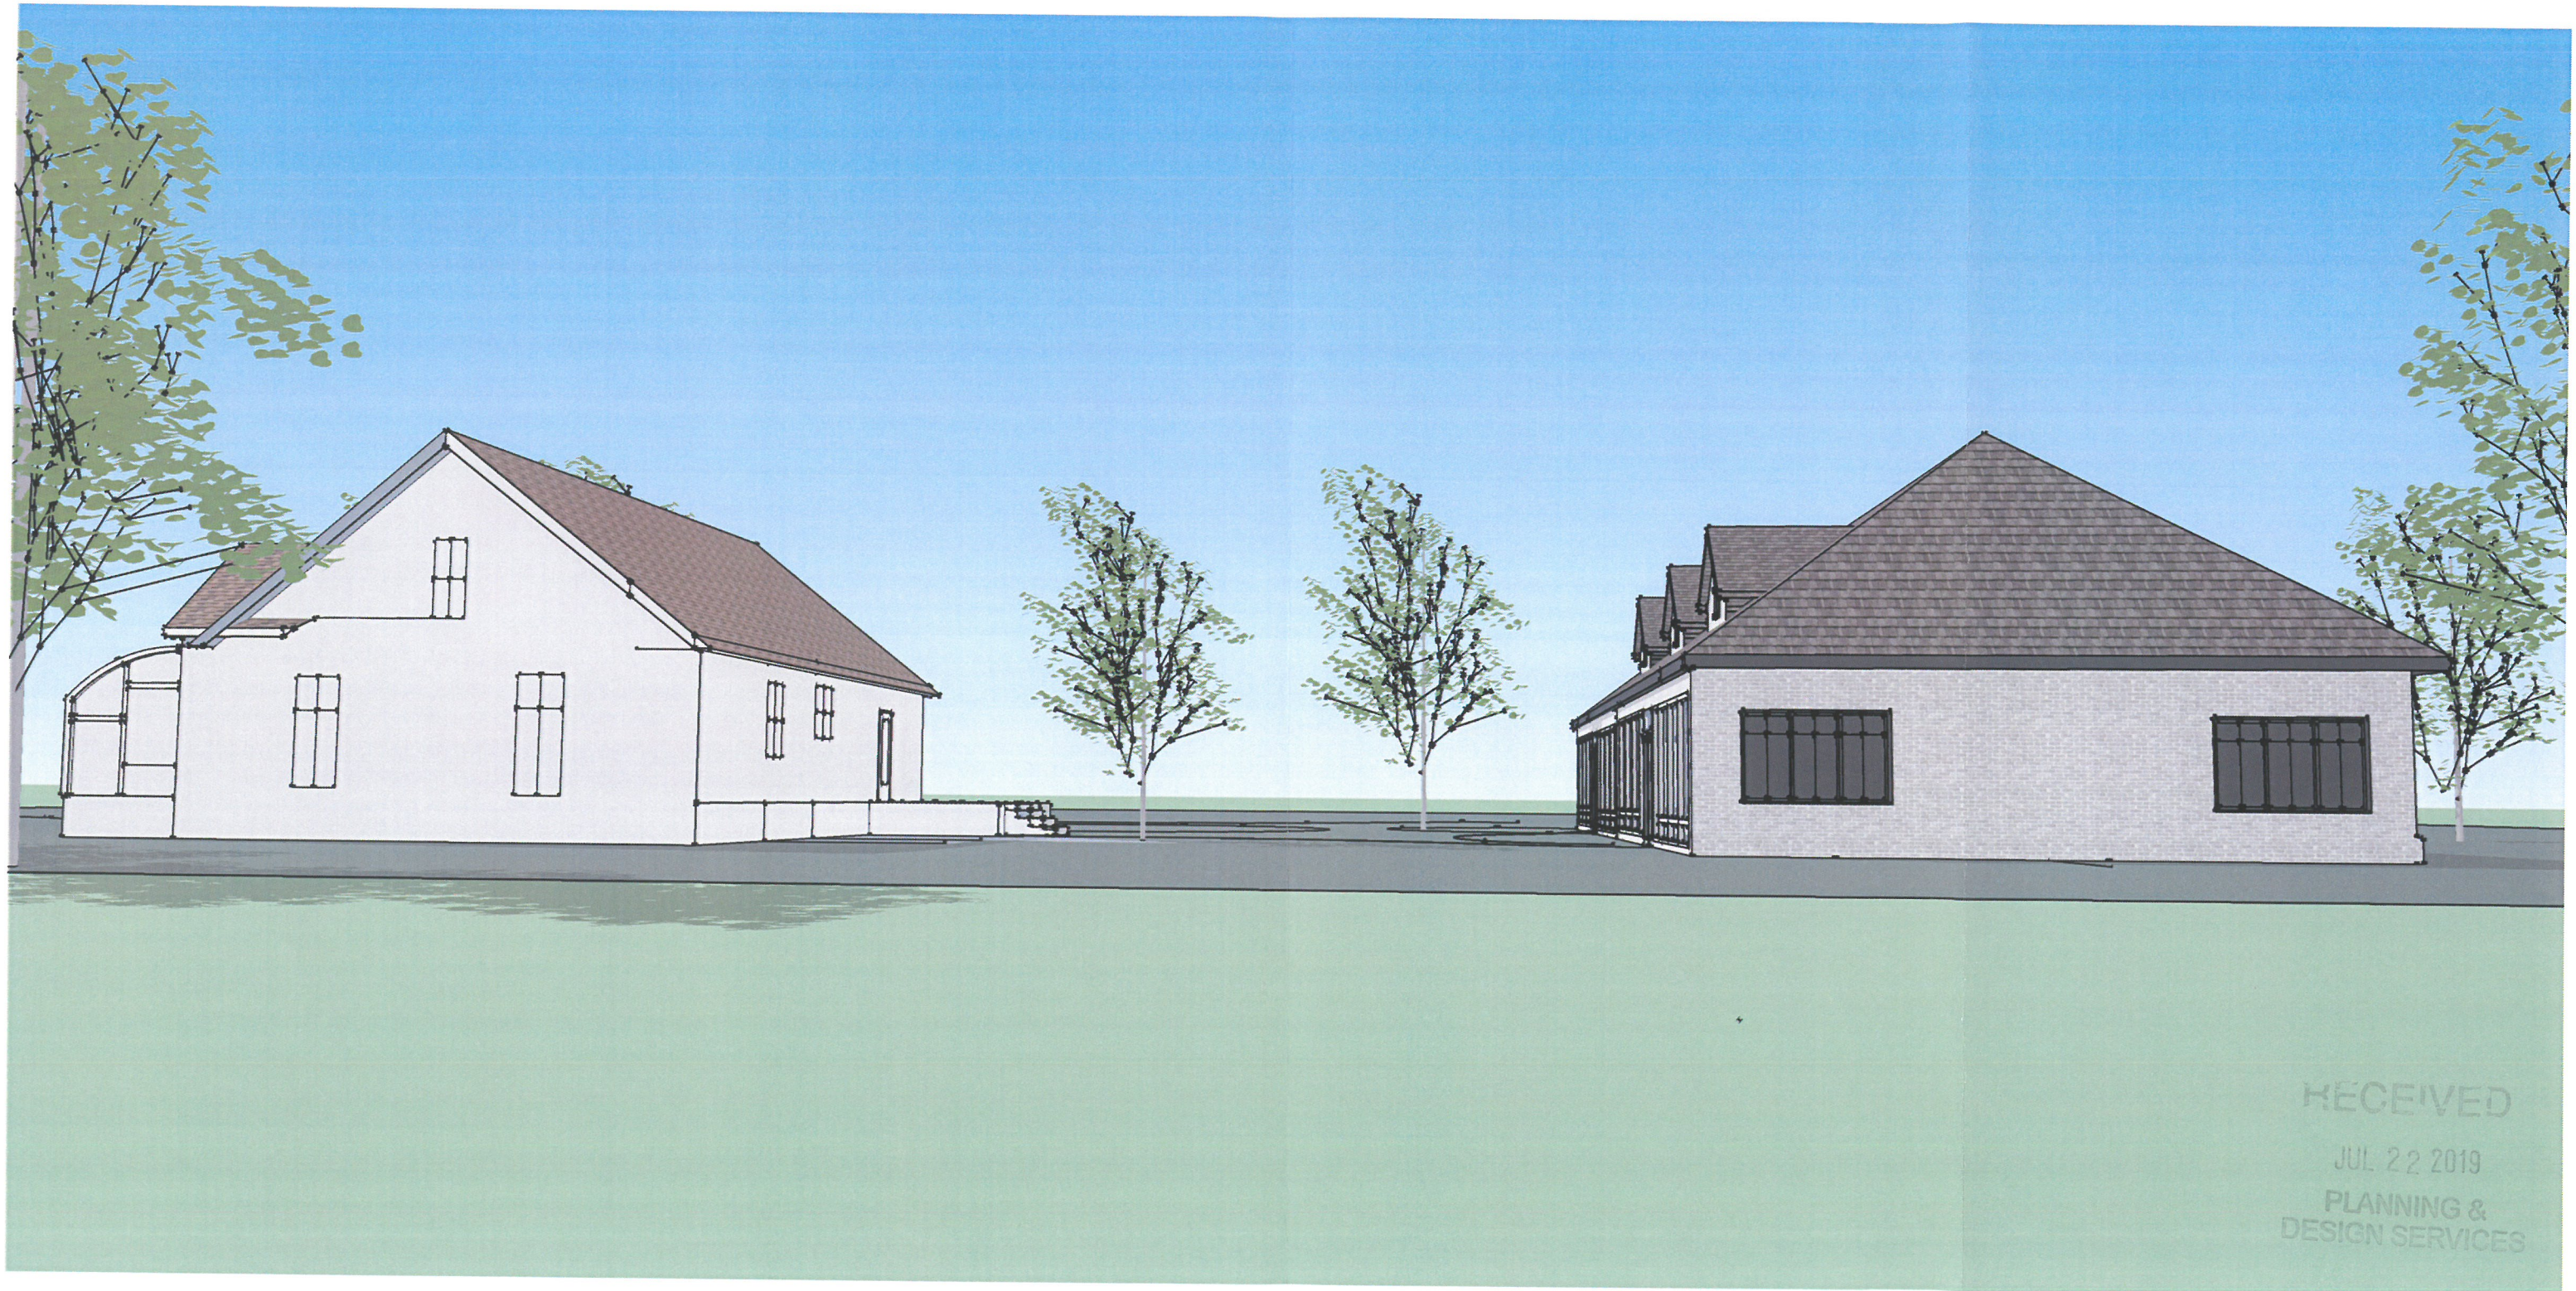

DESIGN DEVELOP CONSTRUCT

SOUTH ELEVATION

19-ZONE-0029

RECEIVED
JUL 22 2019
PLANNING &
DESIGN SERVICES

KEVIN HEUKE, R.A.

ARCHITECTURE, PLANNING & CONSTRUCTION

DESIGN DEVELOP CONSTRUCT

502.608.3439

WEST ELEVATION

19-ZONE-0029