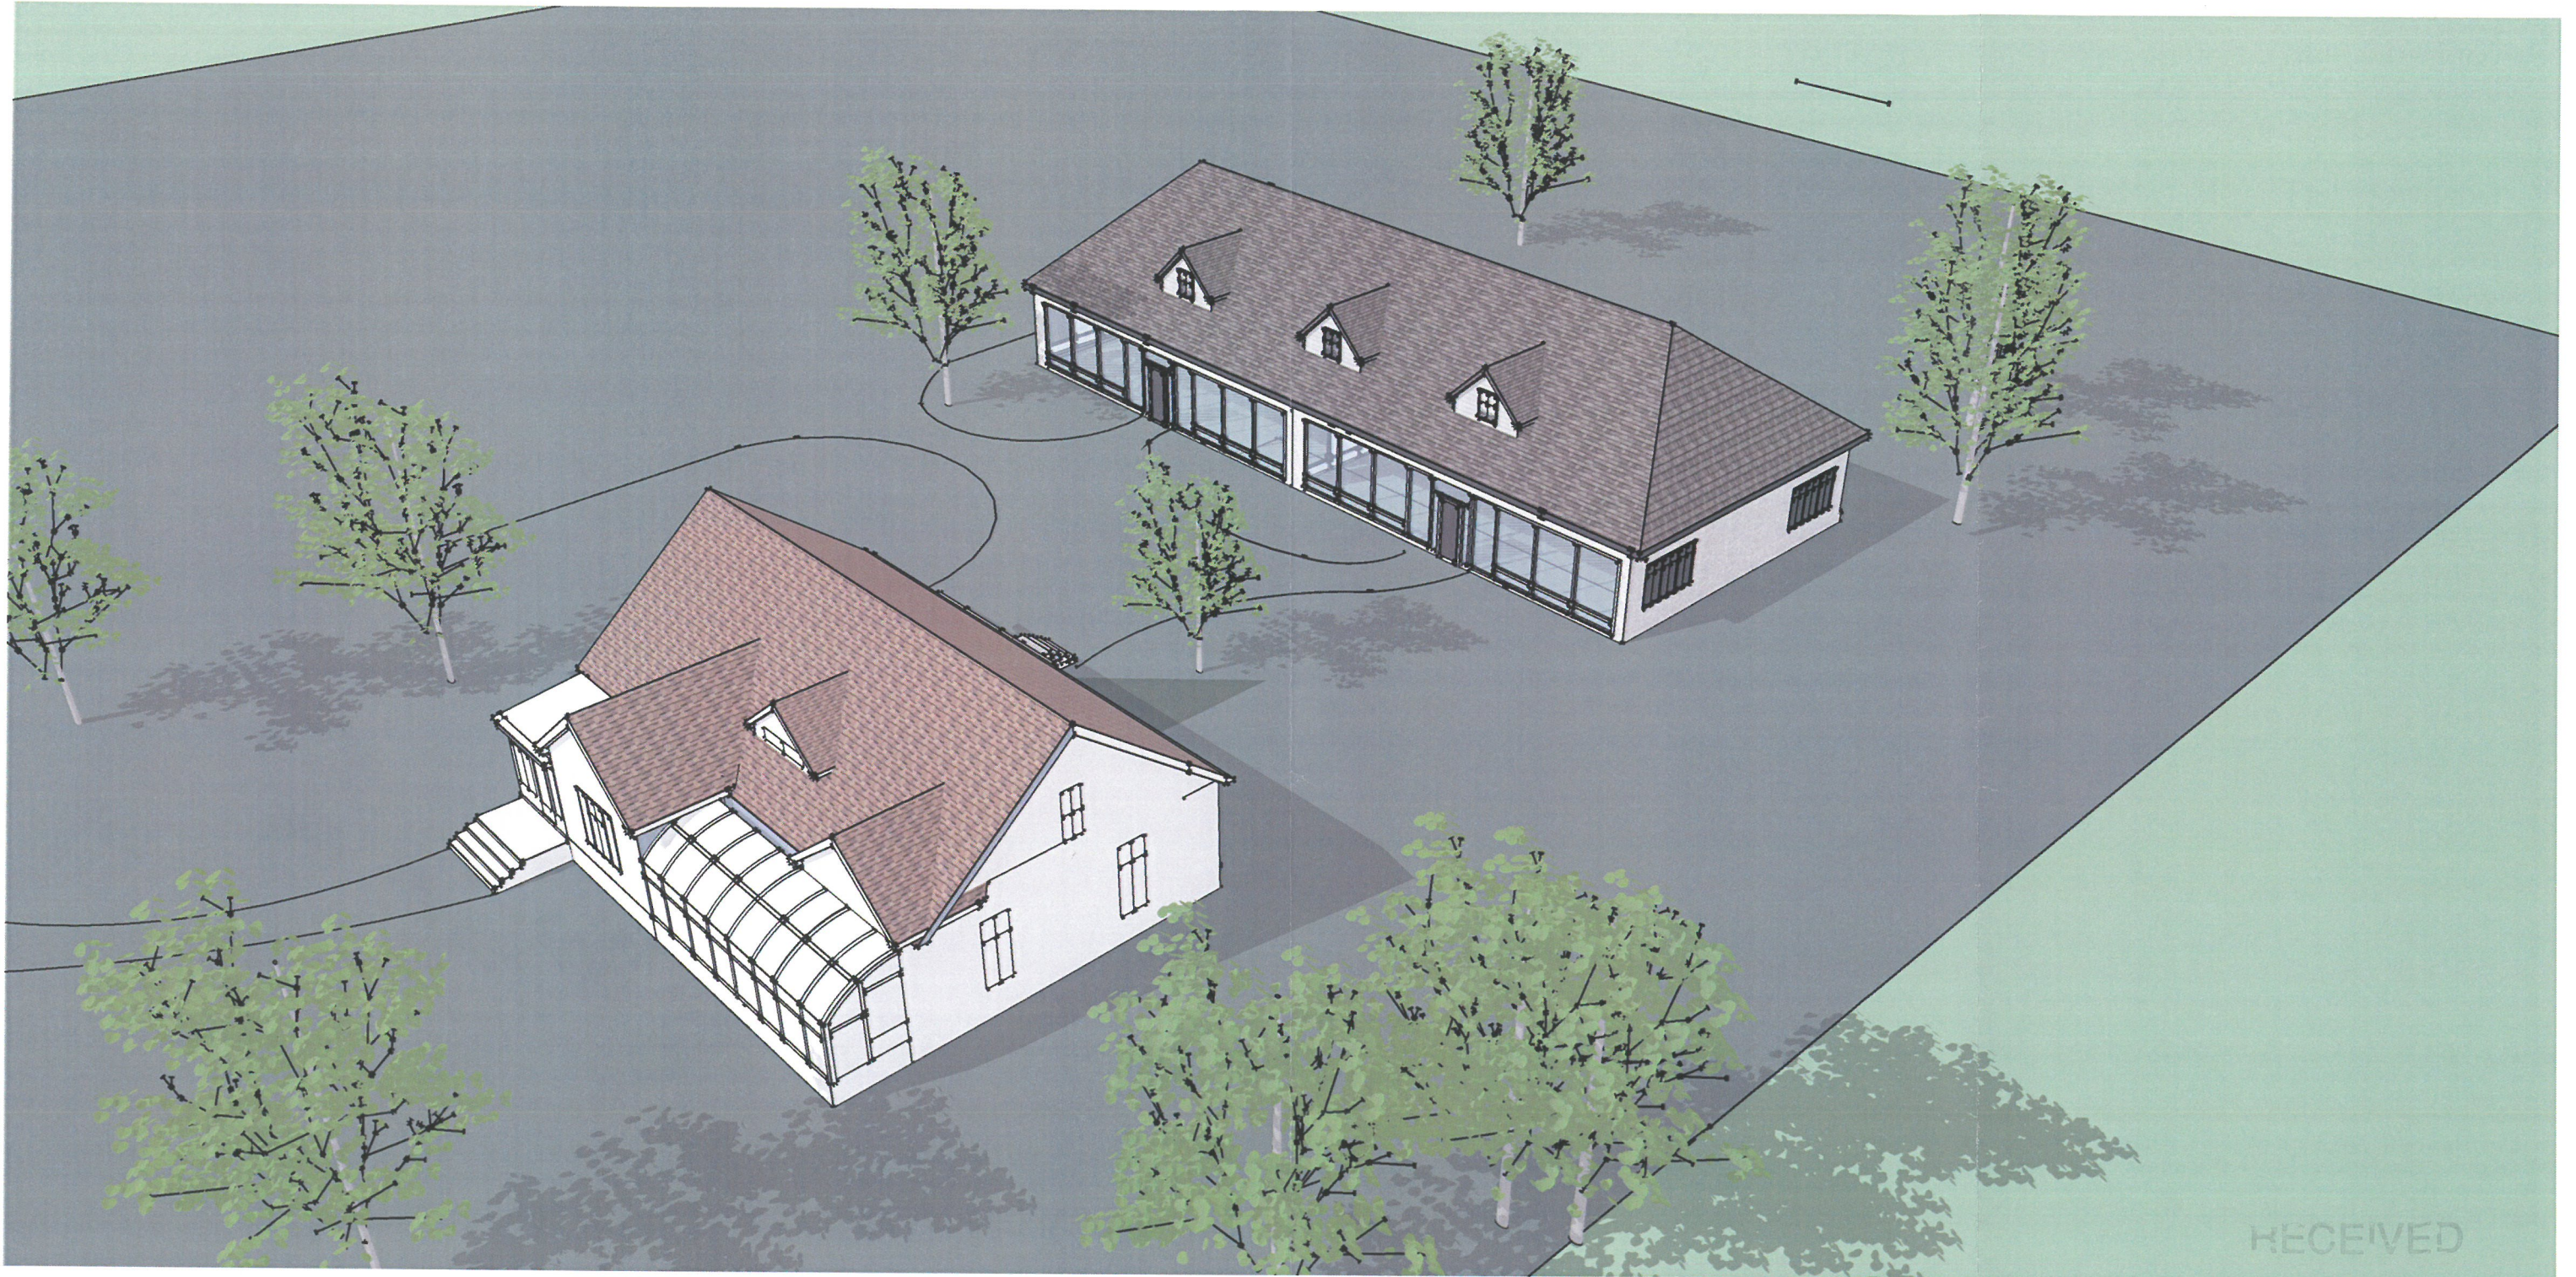

KEVIN HEUKE, R.A.

ARCHITECTURE, PLANNING & CONSTRUCTION

502.608.3439

DESIGN DEVELOP CONSTRUCT

NORTH ELEVATION

19-ZONE-0029

RECEIVED
JUL 22 2019
PLANNING &
DESIGN SERVICES

KEVIN HEUKE, R.A.

ARCHITECTURE, PLANNING & CONSTRUCTION

502. 608. 3439

DESIGN DEVELOP CONSTRUCT

19-570NF-0029

RECEIVED

JUL 22 2019

PLANNING &
DESIGN SERVICES

KEVIN HEUKE, R.A.

DESIGN DEVELOP CONSTRUCT

SOUTH ELEVATION

19-ZONE-0029

RECEIVED
JUL 22 2019
PLANNING &
DESIGN SERVICES

KEVIN HEUKE, R.A.

ARCHITECTURE, PLANNING & CONSTRUCTION

DESIGN DEVELOP CONSTRUCT

502.608.3439

WEST ELEVATION

19-ZONE-0029