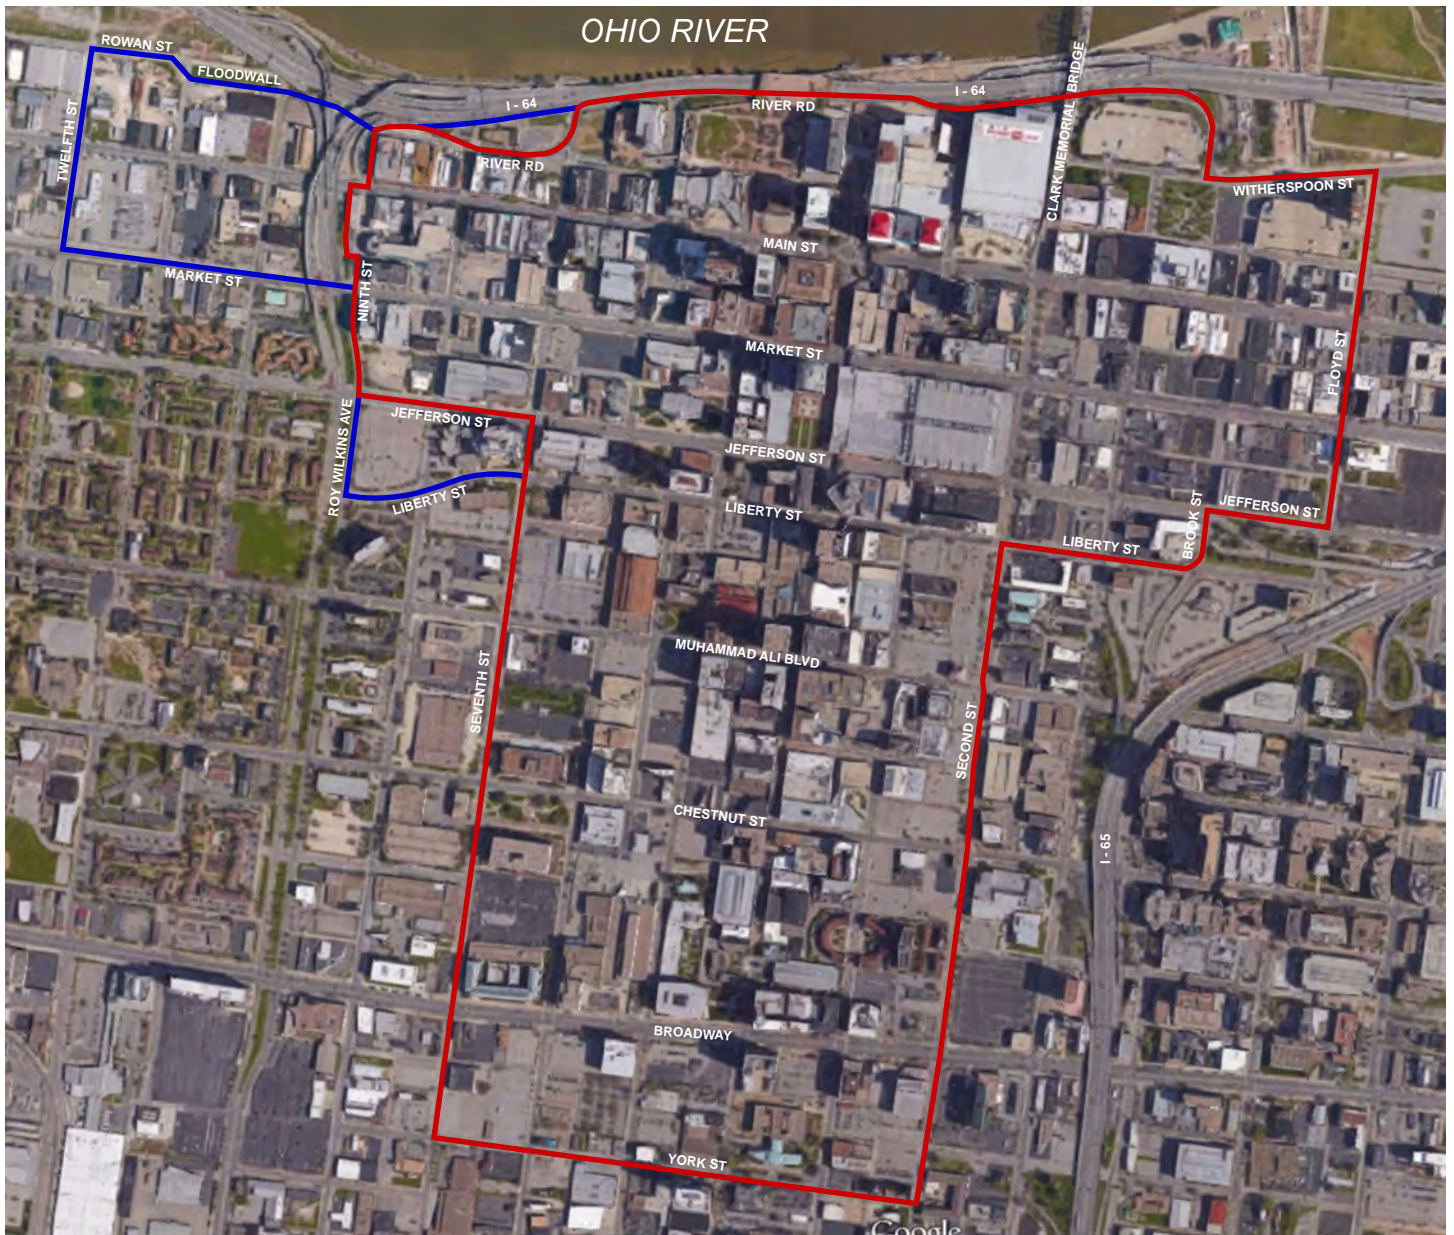

Downtown Management District Expansion

Legend

- Existing Management District Boundary (established 1991)
- Proposed expansion area

Louisville Central Business District

Prepared By:
Louisville Downtown Partnership

Scale:

Walking Time:

Date: August, 2015